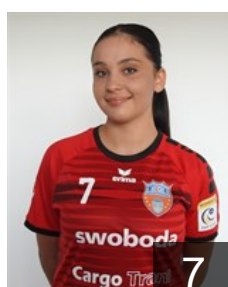

 ROU

Iuga Denisa Gabriela

Position: Line Player
Place of birth: Medias
Date of birth: 05.12.1999
Height: 173 cm

 ROU

Moldovan Ada Emilia

Position: Left Back
Place of birth: Focsani
Date of birth: 15.11.1983
Height: 175 cm

 ROU

Nan Maria Cristina

Position: Line Player
Place of birth: Bucuresti
Date of birth: 19.05.1990
Height: 178 cm

 ROU

Pasca Mirela Madalina

Position: Goalkeeper
Place of birth: Tulcea
Date of birth: 26.09.1985
Height: 181 cm

 ROU

Petrescu Ioana Malina

Position: Right Wing
Place of birth: Rm.Valcea
Date of birth: 15.07.2002
Height: 176 cm

 ROU

Popovici Elena Cristina

Position: Goalkeeper
Place of birth: Bucuresti
Date of birth: 19.10.1989
Height: 176 cm

 ROU

Predoi Andreia Madalina

Position: Right Wing
Place of birth: Tirgu Jiu
Date of birth: 04.01.1992
Height: 170 cm

CLUB COMPETITIONS - DELEGATION LIST

Women's European Cup - EHF Cup 2019/20

 ROU CS Magura Cismadie - Players