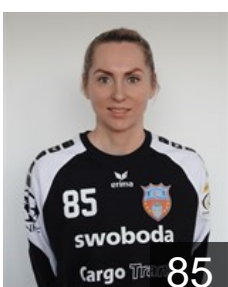

 ROU

Gatzel Roxana

Position: Centre Back
Place of birth: CRAIOVA
Date of birth: 28.05.1980
Height: 172 cm

 ROU

Ilie Andreea Mariana

Position: Goalkeeper
Place of birth: Sibiu
Date of birth: 02.02.2000
Height: 173 cm

 ROU

Iuga Denisa Gabriela

Position: Line Player
Place of birth: Medias
Date of birth: 05.12.1999
Height: 173 cm

 ROU

Moldovan Ada Emilia

Position: Left Back
Place of birth: Focsani
Date of birth: 15.11.1983
Height: 175 cm

 ROU

Nan Maria Cristina

Position: Line Player
Place of birth: Bucuresti
Date of birth: 19.05.1990
Height: 178 cm

 ROU

Pasca Mirela Madalina

Position: Goalkeeper
Place of birth: Tulcea
Date of birth: 26.09.1985
Height: 181 cm

 ROU

Petrescu Ioana Malina

Position: Right Wing
Place of birth: Rm.Valcea
Date of birth: 15.07.2002
Height: 176 cm

 ROU

Popovici Elena Cristina

Position: Goalkeeper
Place of birth: Bucuresti
Date of birth: 19.10.1989
Height: 176 cm