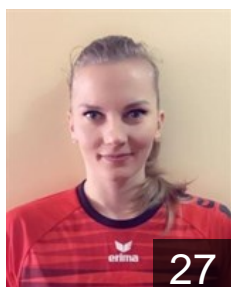

 ROU

Predoi Diana Liliana

Position: Left Wing
Place of birth: Tirgu Jiu
Date of birth: 11.05.1995
Height: 172 cm

 UKR

Smbatian Tamara

Position: Centre Back
Place of birth: Ivano-Frankivsk
Date of birth: 19.03.1995
Height: 177 cm

 ROU

Tomescu Andrada Cynthia

Position: Line Player
Place of birth: Baia Mare
Date of birth: 30.07.1991
Height: 180 cm

 MNE

Ujkic Dijana

Position: Right Wing
Place of birth: Podgorica
Date of birth: 05.07.1996
Height: 172 cm

 RUS

Vinyukova Natalia

Position: Left Back
Place of birth: Majkop
Date of birth: 27.03.1989
Height: 178 cm

 ROU

Voicu Elena Gabriela

Position: Goalkeeper
Place of birth: Slobozia
Date of birth: 28.04.1990
Height: 178 cm

Left Club

 BRA

Anastacio Jaqueline

Position: Left Back
Place of birth: Varinha
Date of birth: 09.11.1987
Height: 174 cm

Left Club on 21.01.2020

 ROU

Stinga Andreea Mihaela

Position: Line Player
Place of birth: Tirgoviste
Date of birth: 06.04.1998
Height: 187 cm