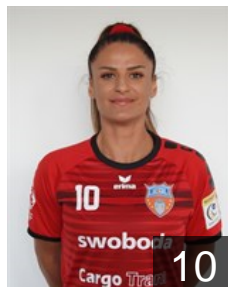

CLUB COMPETITIONS - DELEGATION LIST

Women's European Cup - EHF Cup 2019/20

 ROU CS Magura Cismadie - Players

 ROU

Ani Senocico Mihaela

Position: Centre Back
Place of birth: Bistrita
Date of birth: 14.12.1981
Height: 174 cm

 ROU

Craciun Adriana Gabriela

Position: Line Player
Place of birth: Slatina
Date of birth: 29.01.1989
Height: 180 cm

 ROU

Danici Maria Valentina

Position: Right Back
Place of birth: Petrosani
Date of birth: 07.06.1988
Height: 170 cm

 ROU

Gatzel Roxana

Position: Centre Back
Place of birth: CRAIOVA
Date of birth: 28.05.1980
Height: 172 cm

 ROU

Ilie Andreea Mariana

Position: Goalkeeper
Place of birth: Sibiu
Date of birth: 02.02.2000
Height: 173 cm