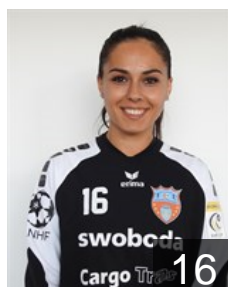

 ROU

Predoi Diana Liliana

Position: Left Wing
Place of birth: Tirgu Jiu
Date of birth: 11.05.1995
Height: 172 cm

 UKR

Smbatian Tamara

Position: Centre Back
Place of birth: Ivano-Frankivsk
Date of birth: 19.03.1995
Height: 177 cm

 ROU

Tomescu Andrada Cynthia

Position: Line Player
Place of birth: Baia Mare
Date of birth: 30.07.1991
Height: 180 cm

 MNE

Ujkic Dijana

Position: Right Wing
Place of birth: Podgorica
Date of birth: 05.07.1996
Height: 172 cm

 RUS

Vinyukova Natalia

Position: Left Back
Place of birth: Majkop
Date of birth: 27.03.1989
Height: 178 cm

 ROU

Voicu Elena Gabriela

Position: Goalkeeper
Place of birth: Slobozia
Date of birth: 28.04.1990
Height: 178 cm

Left Club

 BRA

Anastacio Jaqueline

Position: Left Back
Place of birth: Varinha
Date of birth: 09.11.1987
Height: 174 cm

Left Club on 21.01.2020

 ROU

Stinga Andreea Mihaela

Position: Line Player
Place of birth: Tirgoviste
Date of birth: 06.04.1998
Height: 187 cm