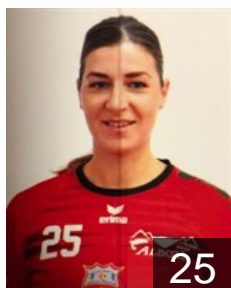

 ROU

Petrescu Ioana Malina

Position: Right Wing
Place of birth: Rm.Valcea
Date of birth: 15.07.2002
Height: 176 cm

 ROU

Popovici Elena Cristina

Position: Goalkeeper
Place of birth: Bucuresti
Date of birth: 19.10.1989
Height: 176 cm

 ROU

Predoi Diana Liliana

Position: Left Wing
Place of birth: Tirgu Jiu
Date of birth: 11.05.1995
Height: 172 cm

 UKR

Smbatian Tamara

Position: Centre Back
Place of birth: Ivano-Frankivsk
Date of birth: 19.03.1995
Height: 177 cm

 ROU

Tomescu Andrada Cynthia

Position: Line Player
Place of birth: Baia Mare
Date of birth: 30.07.1991
Height: 180 cm

 MNE

Ujkic Dijana

Position: Right Wing
Place of birth: Podgorica
Date of birth: 05.07.1996
Height: 172 cm

 RUS

Vinyukova Natalia

Position: Left Back
Place of birth: Majkop
Date of birth: 27.03.1989
Height: 178 cm

 ROU

Voicu Elena Gabriela

Position: Goalkeeper
Place of birth: Slobozia
Date of birth: 28.04.1990
Height: 178 cm