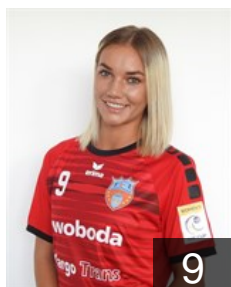

ROU

Tanasie Ana Maria

Position: Left Wing
Place of birth: Hunedoara
Date of birth: 06.04.1995
Height: 172 cm

Left Club on 31.05.2020