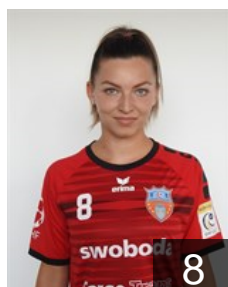

 ROU

Craciun Adriana Gabriela

Position: Line Player
Place of birth: Slatina
Date of birth: 29.01.1989
Height: 180 cm

 ROU

Danici Maria Valentina

Position: Right Back
Place of birth: Petrosani
Date of birth: 07.06.1988
Height: 170 cm

 ROU

Gatzel Roxana

Position: Centre Back
Place of birth: CRAIOVA
Date of birth: 28.05.1980
Height: 172 cm

 ROU

Ilie Andreea Mariana

Position: Goalkeeper
Place of birth: Sibiu
Date of birth: 02.02.2000
Height: 173 cm

 ROU

Iuga Denisa Gabriela

Position: Line Player
Place of birth: Medias
Date of birth: 05.12.1999
Height: 173 cm

 ROU

Moldovan Ada Emilia

Position: Left Back
Place of birth: Focsani
Date of birth: 15.11.1983
Height: 175 cm

 ROU

Nan Maria Cristina

Position: Line Player
Place of birth: Bucuresti
Date of birth: 19.05.1990
Height: 178 cm

 ROU

Pasca Mirela Madalina

Position: Goalkeeper
Place of birth: Tulcea
Date of birth: 26.09.1985
Height: 181 cm