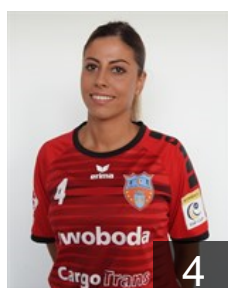

 ROU

Nan Maria Cristina

Position: Line Player
Place of birth: Bucuresti
Date of birth: 19.05.1990
Height: 178 cm

 ROU

Pasca Mirela Madalina

Position: Goalkeeper
Place of birth: Tulcea
Date of birth: 26.09.1985
Height: 181 cm

 ROU

Petrescu Ioana Malina

Position: Right Wing
Place of birth: Rm.Valcea
Date of birth: 15.07.2002
Height: 176 cm

 ROU

Popovici Elena Cristina

Position: Goalkeeper
Place of birth: Bucuresti
Date of birth: 19.10.1989
Height: 176 cm

 ROU

Predoi Andreia Madalina

Position: Right Wing
Place of birth: Tirgu Jiu
Date of birth: 04.01.1992
Height: 170 cm

CLUB COMPETITIONS - DELEGATION LIST

Women's European Cup - EHF Cup 2019/20

 ROU CS Magura Cismadie - Players