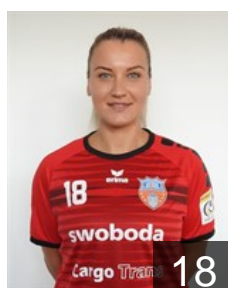

 ROU

Gatzel Roxana

Position: Centre Back
Place of birth: CRAIOVA
Date of birth: 28.05.1980
Height: 172 cm

 ROU

Ilie Andreea Mariana

Position: Goalkeeper
Place of birth: Sibiu
Date of birth: 02.02.2000
Height: 173 cm

 ROU

Iuga Denisa Gabriela

Position: Line Player
Place of birth: Medias
Date of birth: 05.12.1999
Height: 173 cm

 ROU

Moldovan Ada Emilia

Position: Left Back
Place of birth: Focsani
Date of birth: 15.11.1983
Height: 175 cm

 ROU

Nan Maria Cristina

Position: Line Player
Place of birth: Bucuresti
Date of birth: 19.05.1990
Height: 178 cm

 ROU

Pasca Mirela Madalina

Position: Goalkeeper
Place of birth: Tulcea
Date of birth: 26.09.1985
Height: 181 cm

 ROU

Petrescu Ioana Malina

Position: Right Wing
Place of birth: Rm.Valcea
Date of birth: 15.07.2002
Height: 176 cm

 ROU

Popovici Elena Cristina

Position: Goalkeeper
Place of birth: Bucuresti
Date of birth: 19.10.1989
Height: 176 cm