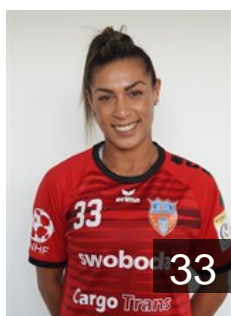

 ROU

Predoi Diana Liliana

Position: Left Wing
Place of birth: Tirgu Jiu
Date of birth: 11.05.1995
Height: 172 cm

 UKR

Smbatian Tamara

Position: Centre Back
Place of birth: Ivano-Frankivsk
Date of birth: 19.03.1995
Height: 177 cm

 ROU

Tomescu Andrada Cynthia

Position: Line Player
Place of birth: Baia Mare
Date of birth: 30.07.1991
Height: 180 cm

 MNE

Ujkic Dijana

Position: Right Wing
Place of birth: Podgorica
Date of birth: 05.07.1996
Height: 172 cm

 RUS

Vinyukova Natalia

Position: Left Back
Place of birth: Majkop
Date of birth: 27.03.1989
Height: 178 cm

 ROU

Voicu Elena Gabriela

Position: Goalkeeper
Place of birth: Slobozia
Date of birth: 28.04.1990
Height: 178 cm

Left Club

 BRA

Anastacio Jaqueline

Position: Left Back
Place of birth: Varinha
Date of birth: 09.11.1987
Height: 174 cm

Left Club on 21.01.2020

 ROU

Stinga Andreea Mihaela

Position: Line Player
Place of birth: Tirgoviste
Date of birth: 06.04.1998
Height: 187 cm