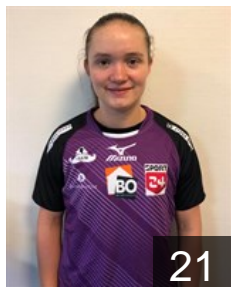

DEN
Jakobsen Annika
Position: Right Wing
Place of birth: Horsens
Date of birth: 25.02.1997
Height: 169 cm

DEN
Jensen Julie
Position: Right Back
Place of birth: Aalborg
Date of birth: 25.02.1996
Height: 183 cm

DEN
Jensen Louise Bak
Position: Goalkeeper
Place of birth: Thisted
Date of birth: 02.10.2001
Height: 180 cm

NOR
Johansen Vilde Ingeborg
Position: Line Player
Place of birth: Tønsberg
Date of birth: 25.07.1994
Height: 182 cm

DEN
Kristensen Naja Nissen
Position: Left Wing
Place of birth: Ikast-Brande
Date of birth: 10.08.1999
Height: 177 cm

CLUB COMPETITIONS - DELEGATION LIST

Women's European Cup - EHF Cup 2019/20

 DEN Ikast Håndbold - Players