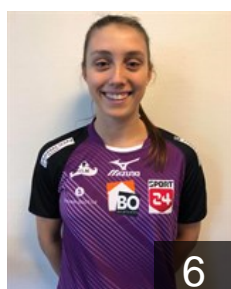

CLUB COMPETITIONS - DELEGATION LIST

Women's European Cup - EHF Cup 2019/20

DEN *Ikast Håndbold - Players*

DEN
Bjerregaard Mathilde
Position: Line Player
Place of birth: Horsens
Date of birth: 09.08.1993
Height: 185 cm

DEN
Boesen Mathilde Berg
Position: Centre Back
Place of birth: Vejle
Date of birth: 15.02.2001
Height: 170 cm

DEN
Brandt Cecilie Højgaard
Position: Right Wing
Place of birth: Viborg
Date of birth: 16.11.2001
Height: 169 cm

GER
Englert Sabine
Position: Goalkeeper
Place of birth: Aschaffenburg
Date of birth: 27.11.1981
Height: 183 cm

NOR
Fauske Helene Gigstad
Position: Centre Back
Place of birth: Bærum
Date of birth: 31.01.1997
Height: 177 cm