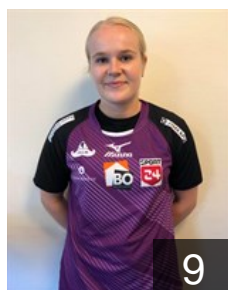

DEN
Poulsen Sidsel Rygaard
Position: Line Player
Place of birth: Ikast-Brande
Date of birth: 28.02.2000
Height: 175 cm