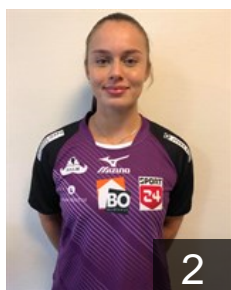

DEN
Jensen Louise Bak
Position: Goalkeeper
Place of birth: Thisted
Date of birth: 02.10.2001
Height: 180 cm

NOR
Johansen Vilde Ingeborg
Position: Line Player
Place of birth: Tønsberg
Date of birth: 25.07.1994
Height: 182 cm

DEN
Kristensen Naja Nissen
Position: Left Wing
Place of birth: Ikast-Brande
Date of birth: 10.08.1999
Height: 177 cm

CLUB COMPETITIONS - DELEGATION LIST

Women's European Cup - EHF Cup 2019/20

 DEN Ikast Håndbold - Players

 DEN
Lauritsen Maja Edling
Position: Left Wing
Place of birth: Ikast-Brande
Date of birth: 21.05.2001
Height: 174 cm

 NOR
Løseth Tonje
Position: Left Back
Place of birth: Bergen
Date of birth: 01.01.1991
Height: 183 cm

 DEN
Møller Michala Elsberg
Position: Centre Back
Place of birth: Aalborg
Date of birth: 16.02.2000
Height: 175 cm

 DEN
Pedersen J.
Position: Line Player
Place of birth: Ikast-Brande
Date of birth: 13.04.1994
Height: 173 cm