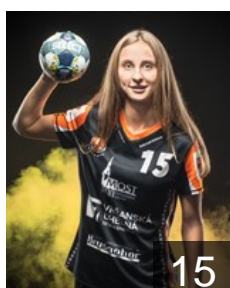

CZE

Sustkova Jana

Position: Left Back
Place of birth: Kyjov
Date of birth: 10.01.1998
Height: 177 cm