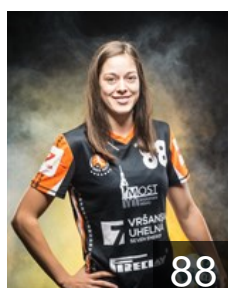

CZE

Zachova Dominika

Position: Right Wing
Place of birth: Plzen
Date of birth: 04.06.1996
Height: 175 cm