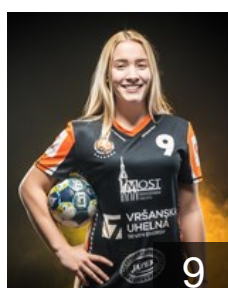

## Polakova Marie

Position: Right Back  
Place of birth: Havlíčkovuv Brod  
Date of birth: 29.07.2002  
Height: 175 cm

CZE

## Šířová Veronika

Position: Left Back  
Place of birth: Litvínov  
Date of birth: 21.03.2000  
Height: 174 cm

CZE

## Srpova Adela

Position: Goalkeeper  
Place of birth: Ústí nad Labem  
Date of birth: 11.07.2002  
Height: 168 cm

CZE