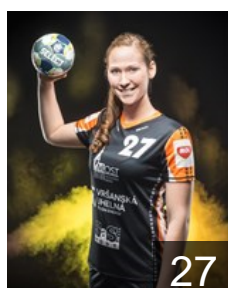

## Hrbkova Barbora

Position: Line Player  
Place of birth: Žirovnice  
Date of birth: 12.04.2001  
Height: 171 cm

 SVK

## Jagodic Melani

Position: Centre Back  
Place of birth: Bratislava  
Date of birth: 11.03.2001  
Height: 168 cm

 CZE

## Jungová Linda

Position: Right Back  
Place of birth: Most  
Date of birth: 12.11.1998  
Height: 169 cm

 SVK