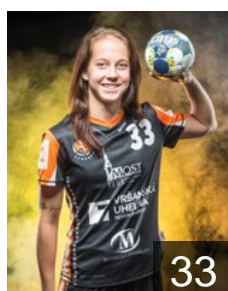

## Dvorakova Veronika

Position: Centre Back  
Place of birth: Cheb  
Date of birth: 07.12.2000  
Height: 169 cm

 CZE