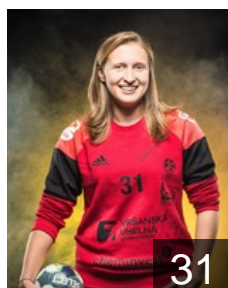

CZE

Müllnerová Dominika

Position: Goalkeeper
Place of birth: Usti nad Labem
Date of birth: 26.03.1992
Height: 170 cm