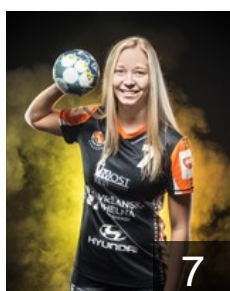

CZE

Dvorakova Veronika

Position: Centre Back
Place of birth: Cheb
Date of birth: 07.12.2000
Height: 169 cm