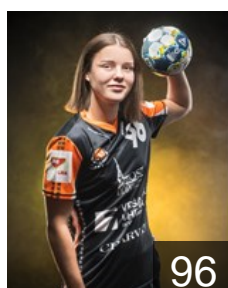

CZE

Mikulášková Veronika

Position: Centre Back
Place of birth: Olomouc
Date of birth: 16.10.2000
Height: 172 cm