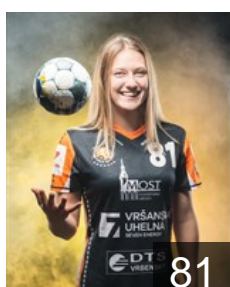

SVK

Kostelna Katarina

Position: Centre Back
Place of birth: Trenčín
Date of birth: 21.10.1998
Height: 168 cm