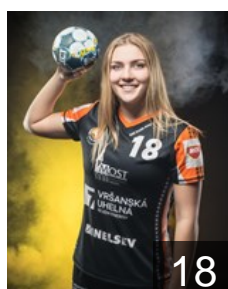

## Müllnerová Dominika

Position: Goalkeeper  
Place of birth: Usti nad Labem  
Date of birth: 26.03.1992  
Height: 170 cm

CZE

## Polakova Marie

Position: Right Back  
Place of birth: Havlíčkovuv Brod  
Date of birth: 29.07.2002  
Height: 175 cm

CZE

## Šířová Veronika

Position: Left Back  
Place of birth: Litvínov  
Date of birth: 21.03.2000  
Height: 174 cm

CZE