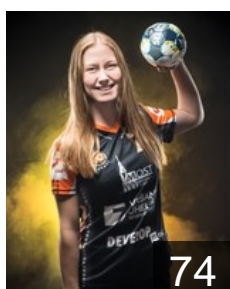

CZE

Polakova Marie

Position: Right Back
Place of birth: Havlíčkovuv Brod
Date of birth: 29.07.2002
Height: 175 cm