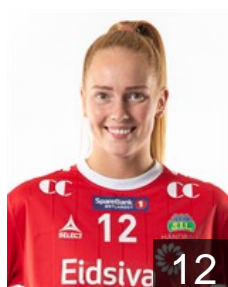

CLUB COMPETITIONS - DELEGATION LIST

Women's European Cup - EHF Cup 2019/20

 NOR *Storhamar Handball Elite - Players*

 NOR

Andresen Linn

Position: Back
Place of birth: Bærum
Date of birth: 16.06.1997
Height: 173 cm

 NOR

Enkerud Tonje

Position: Back
Place of birth: Elverum
Date of birth: 21.08.1994
Height: 176 cm

 NOR

Fjeld Madelen

Position: Back
Place of birth: Hamar
Date of birth: 22.05.2001
Height: 158 cm

 NOR

Folkvord Ellen Marie

Position: Line Player
Place of birth: Tonsberg
Date of birth: 18.05.1990
Height: 168 cm

 SWE

Fredriksson Moa Amanda

Position: Back
Place of birth: Gothenburg
Date of birth: 17.12.1991
Height: 173 cm

 NOR

Haug Lerstad Tonje

Position: Goalkeeper
Place of birth: Trondheim
Date of birth: 09.10.1996
Height: 177 cm

 NOR

Hovden Emilie Margrethe

Position: Right Wing
Place of birth: Bergen
Date of birth: 05.04.1996
Height: 160 cm

 NOR