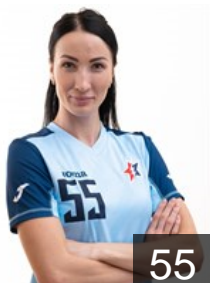

 RUS

Murzalieva Albina

Position: Right Wing
Place of birth: Astrakhan
Date of birth: 05.10.1996
Height: 167 cm

CLUB COMPETITIONS - DELEGATION LIST

Women's European Cup - EHF Cup 2019/20

 RUS HC Zvezda - Players

 RUS

Nikitina Natalia

Position: Right Back
Place of birth: Alma-Ata
Date of birth: 20.01.1996
Height: 176 cm

 RUS

Nikolaeva Anna

Position: Right Back
Place of birth: Chehov
Date of birth: 06.04.2000
Height: 182 cm

 RUS

Osipova Nadezhda

Position: Centre Back
Place of birth: Novokuznetsk
Date of birth: 08.12.1990
Height: 172 cm

 BLR

Pantus Oksana

Position: Centre Back
Place of birth: Minsk
Date of birth: 16.10.1989
Height: 174 cm