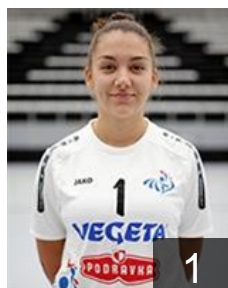

CLUB COMPETITIONS - DELEGATION LIST

Women's European Cup - EHF Cup 2019/20

CRO HC Podravka - Players

SLO

Beganovic Aneja

Position: Line Player
Place of birth: Ljubljana
Date of birth: 09.11.1997
Height: 173 cm

CRO

Benko Aneta

Position: Right Wing
Place of birth: Zagreb
Date of birth: 29.07.1985
Height: 174 cm

ANG

Carlos Azenaide Danila Jose

Position: Right Back
Place of birth: LUANDA
Date of birth: 14.06.1990
Height: 177 cm

CRO

Crnjak Ana

Position: Goalkeeper
Place of birth: RIJEKA
Date of birth: 21.03.2004
Height: 180 cm

CRO

Debelic Ana

Position: Line Player
Place of birth: Rijeka
Date of birth: 09.01.1994
Height: 182 cm

CRO

Džono Dragica