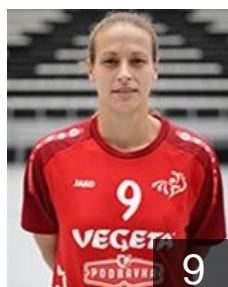

CRO

Benko Aneta

Position: Right Wing
Place of birth: Zagreb
Date of birth: 29.07.1985
Height: 174 cm

ANG

Carlos Azenaide Danila Jose

Position: Right Back
Place of birth: LUANDA
Date of birth: 14.06.1990
Height: 177 cm

CRO

Crnjak Ana

Position: Goalkeeper
Place of birth: RIJEKA
Date of birth: 21.03.2004
Height: 180 cm

CRO

Debelic Ana

Position: Line Player
Place of birth: Rijeka
Date of birth: 09.01.1994
Height: 182 cm

CRO

Džono Dragica

Position: Line Player
Place of birth: Mostar
Date of birth: 24.05.1987
Height: 185 cm

CRO

Ecimovic Magdalena

Position: Goalkeeper
Place of birth: SPLIT
Date of birth: 24.07.1998
Height: 181 cm

CRO

First Patricia