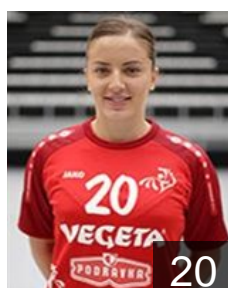

Position: Line Player
Place of birth: Mostar
Date of birth: 24.05.1987
Height: 185 cm

CRO

Ecimovic Magdalena

Position: Goalkeeper
Place of birth: SPLIT
Date of birth: 24.07.1998
Height: 181 cm

CRO

First Patricia

Position: Left Back
Place of birth: KOPRIVNICA
Date of birth: 04.03.2002
Height: 176 cm

CRO

Franušic Lea

Position: Right Back
Place of birth: DUBROVNIK
Date of birth: 07.09.2000
Height: 181 cm

CRO

Galinec Nika

Position: Goalkeeper
Place of birth: KOPRIVNICA
Date of birth: 23.08.2005
Height: 180 cm

MKD

Gjorgjijevska Elena

Position: Right Back
Place of birth: Struga
Date of birth: 27.03.1990
Height: 178 cm

ROU

Ianasi Maria Andreea