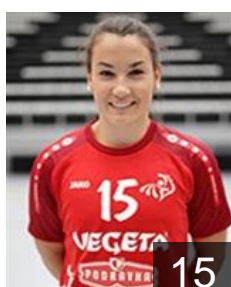

 CRO

Milošević Selena

Position: Left Back
Place of birth: PULA
Date of birth: 09.06.1989
Height: 176 cm

 MNE

Mugoša Dijana

Position: Left Wing
Place of birth: PODGORICA
Date of birth: 22.10.1995
Height: 169 cm

 CRO

Popović Elena

Position: Line Player
Place of birth: KOPRIVNICA
Date of birth: 29.05.2000
Height: 178 cm

 SRB

Risović Jovana

Position: Goalkeeper
Place of birth: Beograd
Date of birth: 07.10.1993
Height: 171 cm

 SLO

Stanko Tjaša

Position: Left Back
Place of birth: Maribor
Date of birth: 05.11.1997
Height: 173 cm

 GRE

Tsakalou Lamprini

Position: Left Back
Place of birth: Arta
Date of birth: 07.08.1993
Height: 165 cm