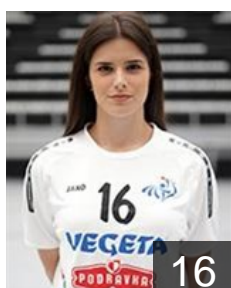

CRO

Benko Aneta

Position: Right Wing
Place of birth: Zagreb
Date of birth: 29.07.1985
Height: 174 cm

ANG

Carlos Azenaide Danila Jose

Position: Right Back
Place of birth: LUANDA
Date of birth: 14.06.1990
Height: 177 cm

CRO

Crnjak Ana

Position: Goalkeeper
Place of birth: RIJEKA
Date of birth: 21.03.2004
Height: 180 cm

CRO

Debelic Ana

Position: Line Player
Place of birth: Rijeka
Date of birth: 09.01.1994
Height: 182 cm

CRO

Džono Dragica

Position: Line Player
Place of birth: Mostar
Date of birth: 24.05.1987
Height: 185 cm

CRO

Ecimovic Magdalena

Position: Goalkeeper
Place of birth: SPLIT
Date of birth: 24.07.1998
Height: 181 cm

CRO

First Patricia

Position: Left Back
Place of birth: KOPRIVNICA
Date of birth: 04.03.2002
Height: 176 cm

CRO

Franušic Lea

Position: Right Back
Place of birth: DUBROVNIK
Date of birth: 07.09.2000
Height: 181 cm

CRO

Galinec Nika