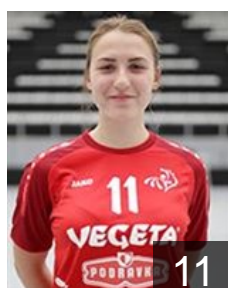

CRO

Benko Aneta

Position: Right Wing
Place of birth: Zagreb
Date of birth: 29.07.1985
Height: 174 cm

ANG

Carlos Azenaide Danila Jose

Position: Right Back
Place of birth: LUANDA
Date of birth: 14.06.1990
Height: 177 cm

CRO

Crnjak Ana

Position: Goalkeeper
Place of birth: RIJEKA
Date of birth: 21.03.2004
Height: 180 cm

CRO

Debelic Ana

Position: Line Player
Place of birth: Rijeka
Date of birth: 09.01.1994
Height: 182 cm

CRO

Džono Dragica

Position: Line Player
Place of birth: Mostar
Date of birth: 24.05.1987
Height: 185 cm

CRO

Ecimovic Magdalena

Position: Goalkeeper
Place of birth: SPLIT
Date of birth: 24.07.1998
Height: 181 cm

CRO

First Patricia

Position: Left Back
Place of birth: KOPRIVNICA
Date of birth: 04.03.2002
Height: 176 cm

CRO

Franušic Lea

Position: Right Back
Place of birth: DUBROVNIK
Date of birth: 07.09.2000
Height: 181 cm

CRO

Galinec Nika