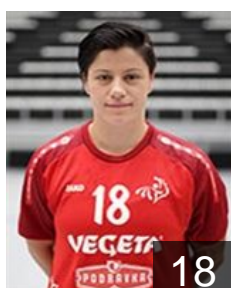

Position: Line Player
Place of birth: Mostar
Date of birth: 24.05.1987
Height: 185 cm

CRO

Ecimovic Magdalena

Position: Goalkeeper
Place of birth: SPLIT
Date of birth: 24.07.1998
Height: 181 cm

CRO

First Patricia

Position: Left Back
Place of birth: KOPRIVNICA
Date of birth: 04.03.2002
Height: 176 cm

CRO

Franušic Lea

Position: Right Back
Place of birth: DUBROVNIK
Date of birth: 07.09.2000
Height: 181 cm

CRO

Galinec Nika

Position: Goalkeeper
Place of birth: KOPRIVNICA
Date of birth: 23.08.2005
Height: 180 cm

MKD

Gjorgjijevska Elena

Position: Right Back
Place of birth: Struga
Date of birth: 27.03.1990
Height: 178 cm

ROU

Ianasi Maria Andreea