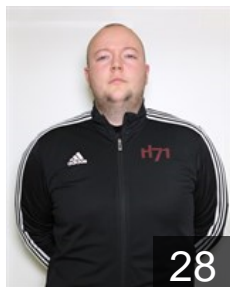

CLUB COMPETITIONS - DELEGATION LIST

Men's European Cup - Challenge Cup 2019/20

FAR H71 - Players

FAR

Sörensen Tummas Jakup

Position: Line Player
Place of birth: Tórs
Date of birth: 26.10.1995
Height: 195 cm
Weight: 132 kg