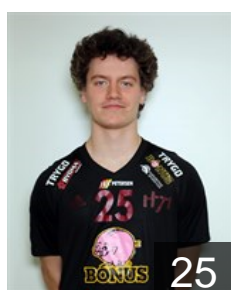

FAR

Ellefsen a Skipagotu Elias

Position: Centre Back
Place of birth: Copenhagen
Date of birth: 19.05.2002
Height: 186 cm
Weight: 85 kg