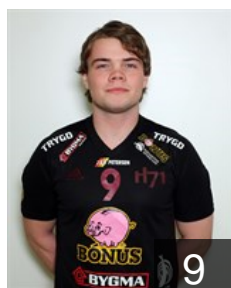

# CLUB COMPETITIONS - DELEGATION LIST

Men's European Cup - Challenge Cup 2019/20

 FAR H71 - Players

 FAR

## Akason Bergur

Position: Left Wing  
Place of birth: Tórshavn  
Date of birth: 03.05.1998  
Height: 174 cm  
Weight: 78 kg

 FAR