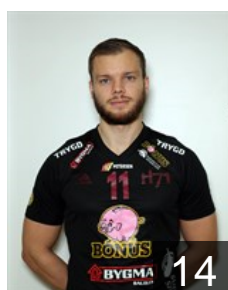

FAR

Hanusson Sigmundur Dahl

Position: Line Player
Place of birth: Tórshavn
Date of birth: 21.03.1992
Height: 182 cm
Weight: 89 kg