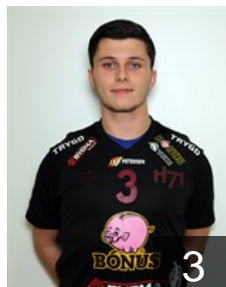

FAR

Thomsen Paetur

Position: Right Wing
Place of birth: Aalborg
Date of birth: 22.09.1996
Height: -
Weight: -