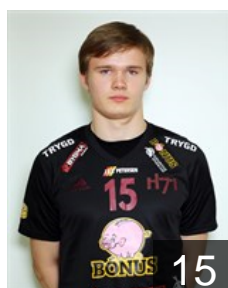

## Mittun Pauli

Position: Left Back  
Place of birth: Copenhagen  
Date of birth: 30.05.2002  
Height: 185 cm  
Weight: 85 kg

FAR

## Mortensen Leivur

Position: Left Wing  
Place of birth: Tórshavn  
Date of birth: 25.03.1999  
Height: -  
Weight: -

FAR