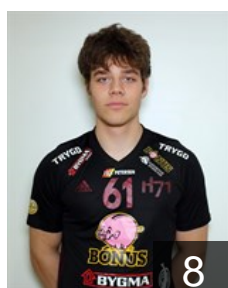

FAR

Mittun Pauli

Position: Left Back
Place of birth: Copenhagen
Date of birth: 30.05.2002
Height: 185 cm
Weight: 85 kg