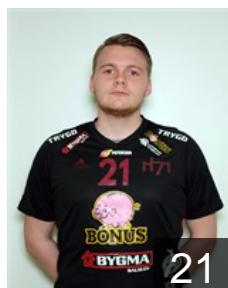

## Heinesen Boas

Position: Left Back  
Place of birth: Tórshavn  
Date of birth: 10.11.1997  
Height: 183 cm  
Weight: 85 kg

FAR

## I Gardi Poul Simun

Position: Line Player  
Place of birth: Tórshavn  
Date of birth: 22.03.1995  
Height: 202 cm  
Weight: 126 kg

FAR

## Jakobsen Hilmar Leon

Position: Left Back  
Place of birth: Tórshavn  
Date of birth: 02.08.1997  
Height: -  
Weight: -

FAR