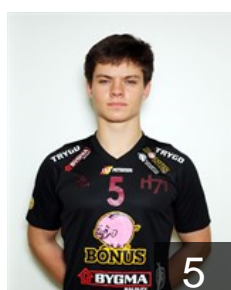

## Friduson Gaard Hogni

Position: Left Back  
Place of birth: Tórshavn  
Date of birth: 21.03.2000  
Height: 189 cm  
Weight: 85 kg

 FAR

## Gaard Andrias Friduson

Position: Centre Back  
Place of birth: Tórshavn  
Date of birth: 11.05.1998  
Height: 194 cm  
Weight: 90 kg

 FAR

## Gaard Davidsen Bogi

Position: Left Wing  
Place of birth: Tórshavn  
Date of birth: 02.06.1992  
Height: 185 cm  
Weight: 90 kg

 FAR

## Gillason Baldur

Position: Left Wing  
Place of birth: Copenhagen  
Date of birth: 14.04.2002  
Height: 184 cm  
Weight: 85 kg

 FAR