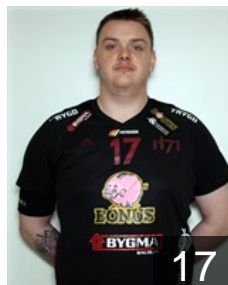

## Hanusson Sigmundur Dahl

Position: Line Player  
Place of birth: Tórshavn  
Date of birth: 21.03.1992  
Height: 182 cm  
Weight: 89 kg

# CLUB COMPETITIONS - DELEGATION LIST

Men's European Cup - Challenge Cup 2019/20

FAR H71 - Players

FAR

## Heinesen Boas

Position: Left Back  
Place of birth: Tórshavn  
Date of birth: 10.11.1997  
Height: 183 cm  
Weight: 85 kg

FAR