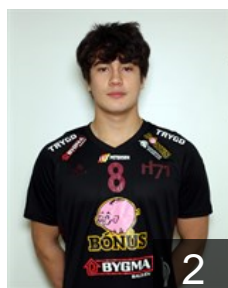

## Mortensen Leivur

Position: Left Wing  
Place of birth: Tórshavn  
Date of birth: 25.03.1999  
Height: -  
Weight: -

FAR

## Olafsson Sveinur

Position: Left Back  
Place of birth: Tórshavn  
Date of birth: 31.03.2002  
Height: 190 cm  
Weight: 88 kg

FAR

## Poulsen Vilhelm

Position: Right Back  
Place of birth: Tórshavn  
Date of birth: 20.08.1999  
Height: -  
Weight: -

FAR