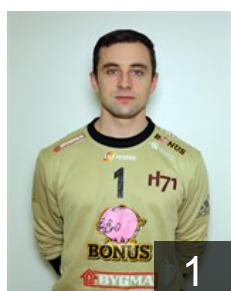

## Akason Bergur

Position: Left Wing  
Place of birth: Tórshavn  
Date of birth: 03.05.1998  
Height: 174 cm  
Weight: 78 kg

 FAR

## Biskopsto Hallur

Position: Centre Back  
Place of birth: Tórshavn  
Date of birth: 14.12.1993  
Height: 187 cm  
Weight: 95 kg

 FAR

## Dam Ari Egason

Position: Goalkeeper  
Place of birth: Tórshavn  
Date of birth: 07.04.1987  
Height: 175 cm  
Weight: 68 kg

 FAR