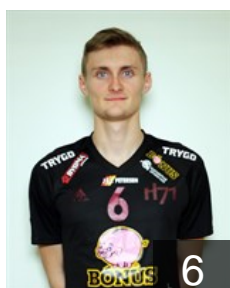

## Krogh Peter

Position: Back  
Place of birth: Viborg  
Date of birth: 20.07.1990  
Height: -  
Weight: -

FAR

## Mikkjalsson Pætur

Position: Line Player  
Place of birth: Tórshavn  
Date of birth: 11.05.1997  
Height: -  
Weight: -

FAR

## Mittun Pauli

Position: Left Back  
Place of birth: Copenhagen  
Date of birth: 30.05.2002  
Height: 185 cm  
Weight: 85 kg

FAR