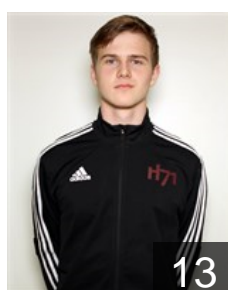

## Dam Ari Egason

Position: Goalkeeper  
Place of birth: Tórshavn  
Date of birth: 07.04.1987  
Height: 175 cm  
Weight: 68 kg

 FAR

## Dam Djurhuus Janus

Position: Left Wing  
Place of birth: Tórshavn  
Date of birth: 21.08.2002  
Height: 186 cm  
Weight: 79 kg

 FAR

## Ellefsen a Skipagotu Elias

Position: Centre Back  
Place of birth: Copenhagen  
Date of birth: 19.05.2002  
Height: 186 cm  
Weight: 85 kg

 FAR