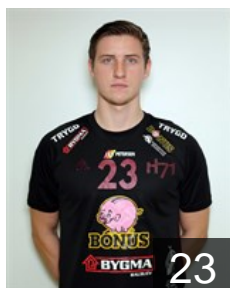

## Akason Bergur

Position: Left Wing  
Place of birth: Tórshavn  
Date of birth: 03.05.1998  
Height: 174 cm  
Weight: 78 kg

 FAR

## Hanusson Sigmundur Dahl

Position: Line Player  
Place of birth: Tórshavn  
Date of birth: 21.03.1992  
Height: 182 cm  
Weight: 89 kg

## Heinesen Boas

Position: Left Back  
Place of birth: Tórshavn  
Date of birth: 10.11.1997  
Height: 183 cm  
Weight: 85 kg

FAR

## I Gardi Poul Simun

Position: Line Player  
Place of birth: Tórshavn  
Date of birth: 22.03.1995  
Height: 202 cm  
Weight: 126 kg

FAR