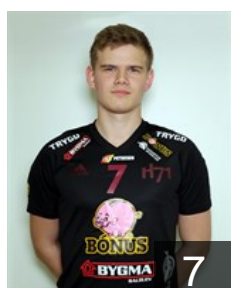

## Dam Djurhuus Janus

Position: Left Wing  
Place of birth: Tórshavn  
Date of birth: 21.08.2002  
Height: 186 cm  
Weight: 79 kg

 FAR

## Ellefsen a Skipagotu Elias

Position: Centre Back  
Place of birth: Copenhagen  
Date of birth: 19.05.2002  
Height: 186 cm  
Weight: 85 kg

 FAR

## Friduson Gaard Hogni

Position: Left Back  
Place of birth: Tórshavn  
Date of birth: 21.03.2000  
Height: 189 cm  
Weight: 85 kg

 FAR

## Gaard Andrias Friduson

Position: Centre Back  
Place of birth: Tórshavn  
Date of birth: 11.05.1998  
Height: 194 cm  
Weight: 90 kg

 FAR