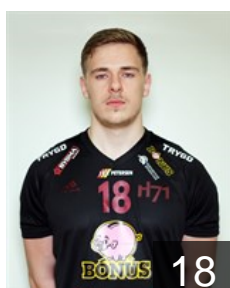

FAR

Mikkjalsson Pætur

Position: Line Player
Place of birth: Tórshavn
Date of birth: 11.05.1997
Height: -
Weight: -