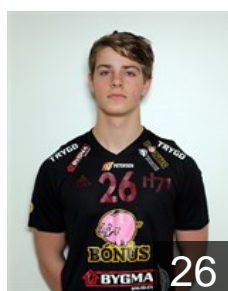

## Akason Bergur

Position: Left Wing  
Place of birth: Tórshavn  
Date of birth: 03.05.1998  
Height: 174 cm  
Weight: 78 kg

 FAR

## Biskopsto Hallur

Position: Centre Back  
Place of birth: Tórshavn  
Date of birth: 14.12.1993  
Height: 187 cm  
Weight: 95 kg

 FAR

## Dam Ari Egason

Position: Goalkeeper  
Place of birth: Tórshavn  
Date of birth: 07.04.1987  
Height: 175 cm  
Weight: 68 kg

 FAR