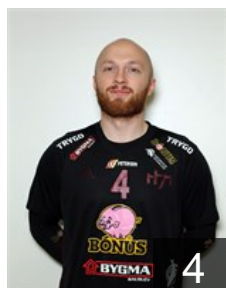

## Trygvason Hordur

Position: Goalkeeper  
Place of birth: Tórshavn  
Date of birth: 27.10.1999  
Height: -  
Weight: -

 FAR