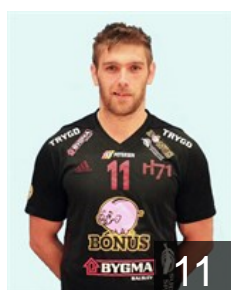

## Gaard Andrias Friduson

Position: Centre Back  
Place of birth: Tórshavn  
Date of birth: 11.05.1998  
Height: 194 cm  
Weight: 90 kg

 FAR

## Gaard Davidsen Bogi

Position: Left Wing  
Place of birth: Tórshavn  
Date of birth: 02.06.1992  
Height: 185 cm  
Weight: 90 kg

 FAR

## Gillason Baldur

Position: Left Wing  
Place of birth: Copenhagen  
Date of birth: 14.04.2002  
Height: 184 cm  
Weight: 85 kg

 FAR

## Hansen Bogi

Position: Right Wing  
Place of birth: Tórshavn  
Date of birth: 23.05.2002  
Height: 178 cm  
Weight: 67 kg

 FAR