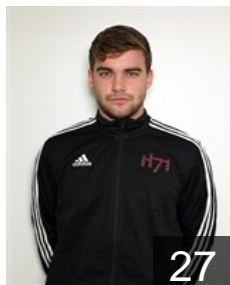

CLUB COMPETITIONS - DELEGATION LIST

Men's European Cup - Challenge Cup 2019/20

FAR H71 - Players

FAR

Heinesen Boas

Position: Left Back
Place of birth: Tórshavn
Date of birth: 10.11.1997
Height: 183 cm
Weight: 85 kg