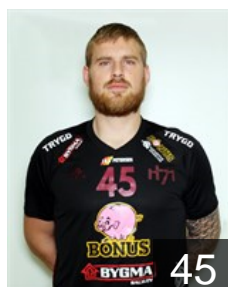

FAR

Krogh Peter

Position: Back
Place of birth: Viborg
Date of birth: 20.07.1990
Height: -
Weight: -