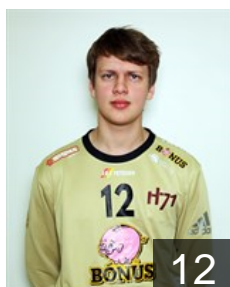

FAR

Johannsen Jakup

Position: Goalkeeper
Place of birth: Tórshavn
Date of birth: 07.02.2001
Height: 178 cm
Weight: 70 kg