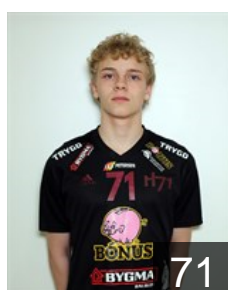

## Gaard Andrias Friduson

Position: Centre Back  
Place of birth: Tórshavn  
Date of birth: 11.05.1998  
Height: 194 cm  
Weight: 90 kg

 FAR

## Gaard Davidsen Bogi

Position: Left Wing  
Place of birth: Tórshavn  
Date of birth: 02.06.1992  
Height: 185 cm  
Weight: 90 kg

 FAR

## Gillason Baldur

Position: Left Wing  
Place of birth: Copenhagen  
Date of birth: 14.04.2002  
Height: 184 cm  
Weight: 85 kg

 FAR

## Hansen Bogi

Position: Right Wing  
Place of birth: Tórshavn  
Date of birth: 23.05.2002  
Height: 178 cm  
Weight: 67 kg

 FAR