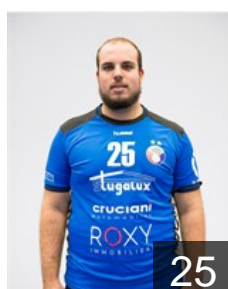

 FRA

Massard Chenet Steve

Position: Right Wing
Place of birth: Paris
Date of birth: 23.06.1990
Height: 175 cm
Weight: 85 kg

 ROU

Miftode Cristian-Andrei

Position: Left Wing
Place of birth: Jud.GR
Date of birth: 21.06.2000
Height: 180 cm
Weight: 80 kg

 LUX

Molitor Mikel

Position: Left Wing
Place of birth: Dudelange
Date of birth: 08.01.1993
Height: -
Weight: -

 LUX

Schuster Ben

Position: Line Player
Place of birth: Niederkorn
Date of birth: 02.05.1996
Height: 187 cm
Weight: 120 kg

 LUX

Steffen Luka

Position: Line Player
Place of birth: Esch-sur-Alzette
Date of birth: 08.03.2002
Height: 186 cm
Weight: 80 kg

 POL

Szyczkow Aleksiej

Position: Right Wing
Place of birth: Brovary
Date of birth: 25.02.1984
Height: 182 cm
Weight: 81 kg