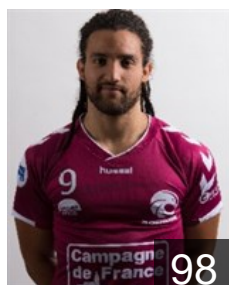

 FRA

Massard Chenet Steve

Position: Right Wing
Place of birth: Paris
Date of birth: 23.06.1990
Height: 175 cm
Weight: 85 kg

 ROU

Miftode Cristian-Andrei

Position: Left Wing
Place of birth: Jud.GR
Date of birth: 21.06.2000
Height: 180 cm
Weight: 80 kg