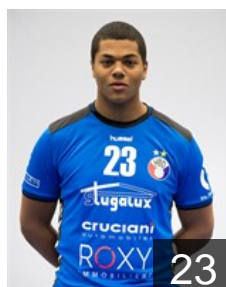

LUX

Avallone Alessio

Position: Goalkeeper
Place of birth: Esch-sur-Alzette
Date of birth: 09.02.2000
Height: 172 cm
Weight: 84 kg

LUX

Beissak Dean

Position: Back
Place of birth: Albufeira
Date of birth: 28.04.1999
Height: 178 cm
Weight: 78 kg

LUX

Della Schiava Denis

Position: Right Wing
Place of birth: Niederkorn
Date of birth: 01.10.1999
Height: 188 cm
Weight: 80 kg

SRB

Ervacanin Slobodan

Position: Left Back
Place of birth: Pakrac
Date of birth: 26.01.1988
Height: 194 cm
Weight: 99 kg

LUX

Etute David Ojié

Position: Left Back
Place of birth: Luxembourg
Date of birth: 12.08.2001
Height: 190 cm
Weight: 104 kg

LUX

Herrmann Mika

Position: Goalkeeper
Place of birth: Dudelange
Date of birth: 14.10.1996
Height: -
Weight: -

LUX

Hippert Frank

Position: Centre Back
Place of birth: Dudelange
Date of birth: 29.06.1995
Height: 182 cm
Weight: 92 kg

LUX

Hoffmann Jimmy André

Position: Centre Back
Place of birth: Luxembourg
Date of birth: 13.02.1992
Height: -
Weight: -