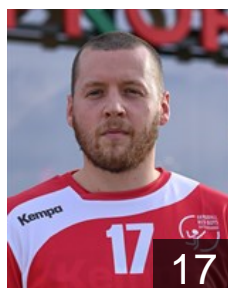

CLUB COMPETITIONS - DELEGATION LIST

Men's European Cup - Challenge Cup 2019/20

LUX HB Red Boys Differdange - Players

CRO

Batinovic Damir

Position: Centre Back
Place of birth: Metkovic
Date of birth: 18.08.1987
Height: 193 cm
Weight: 93 kg

LUX

Hoffmann Yann

Position: Left Back
Place of birth: Esch/Alzette
Date of birth: 04.08.1994
Height: 195 cm
Weight: 82 kg

FRA

Hotton Alexandre

Position: Goalkeeper
Place of birth: Metz
Date of birth: 02.03.1989
Height: 190 cm
Weight: 87 kg