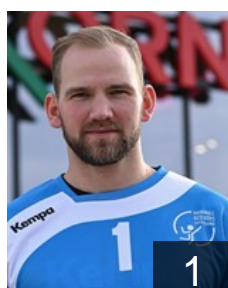

DEN

Moldrup Mikkel

Position: Goalkeeper
Place of birth: Esbjerg
Date of birth: 09.12.1992
Height: 195 cm
Weight: 93 kg

CLUB COMPETITIONS - DELEGATION LIST

Men's European Cup - Challenge Cup 2019/20

LUX HB Red Boys Differdange - Players