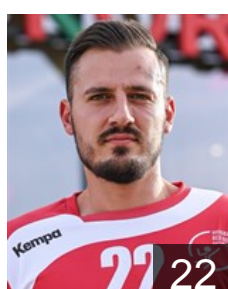

LUX

Zekan Aldin

Position: Left Wing
Place of birth: Esch/Alzette
Date of birth: 06.01.1992
Height: 181 cm
Weight: 78 kg