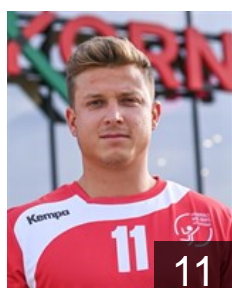

LUX

Meis Tom

Position: Centre Back
Place of birth: Niedercorn
Date of birth: 07.10.1991
Height: 182 cm
Weight: 80 kg