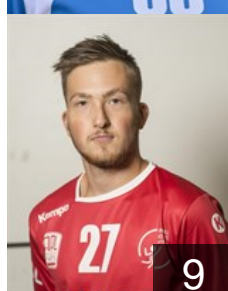

FRA

Plantin Charlie

Position: Left Back
Place of birth: Toulouse
Date of birth: 22.12.1999
Height: 183 cm
Weight: 70 kg

LUX

Reding Nick

Position: Right Wing
Place of birth: Luxembourg
Date of birth: 26.10.1999
Height: 185 cm
Weight: 80 kg

CRO

Rezic Damir

Position: Left Back
Place of birth: Metcovic
Date of birth: 10.06.1979
Height: 192 cm
Weight: 86 kg

LUX

Sabotic Rujan

Position: Goalkeeper
Place of birth: Esch-sur-Alzette
Date of birth: 15.03.1995
Height: 181 cm
Weight: 80 kg

LUX

Scheid Daniel

Position: Right Wing
Place of birth: Luxembourg
Date of birth: 29.08.1992
Height: 173 cm
Weight: 70 kg

LUX

Scheid Michel

Position: Left Wing
Place of birth: Differdange
Date of birth: 18.05.1998
Height: 174 cm
Weight: 73 kg