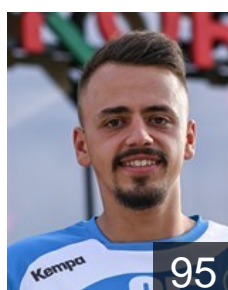

FRA

Plantin Charlie

Position: Left Back
Place of birth: Toulouse
Date of birth: 22.12.1999
Height: 183 cm
Weight: 70 kg

LUX

Reding Nick

Position: Right Wing
Place of birth: Luxembourg
Date of birth: 26.10.1999
Height: 185 cm
Weight: 80 kg

CRO

Rezic Damir

Position: Left Back
Place of birth: Metcovic
Date of birth: 10.06.1979
Height: 192 cm
Weight: 86 kg

LUX

Sabotic Rujan

Position: Goalkeeper
Place of birth: Esch-sur-Alzette
Date of birth: 15.03.1995
Height: 181 cm
Weight: 80 kg