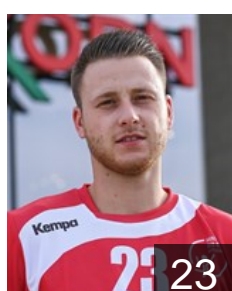

FRA

Plantin Charlie

Position: Left Back
Place of birth: Toulouse
Date of birth: 22.12.1999
Height: 183 cm
Weight: 70 kg

LUX

Reding Nick

Position: Right Wing
Place of birth: Luxembourg
Date of birth: 26.10.1999
Height: 185 cm
Weight: 80 kg

CRO

Rezic Damir

Position: Left Back
Place of birth: Metcovic
Date of birth: 10.06.1979
Height: 192 cm
Weight: 86 kg

LUX

Sabotic Rujan

Position: Goalkeeper
Place of birth: Esch-sur-Alzette
Date of birth: 15.03.1995
Height: 181 cm
Weight: 80 kg

LUX

Scheid Daniel

Position: Right Wing
Place of birth: Luxembourg
Date of birth: 29.08.1992
Height: 173 cm
Weight: 70 kg

LUX

Scheid Michel

Position: Left Wing
Place of birth: Differdange
Date of birth: 18.05.1998
Height: 174 cm
Weight: 73 kg