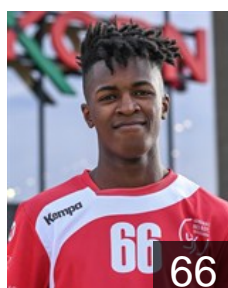

CLUB COMPETITIONS - DELEGATION LIST

Men's European Cup - Challenge Cup 2019/20

LUX HB Red Boys Differdange - Players

CRO

Batinovic Damir

Position: Centre Back
Place of birth: Metkovic
Date of birth: 18.08.1987
Height: 193 cm
Weight: 93 kg

LUX

Hoffmann Yann

Position: Left Back
Place of birth: Esch/Alzette
Date of birth: 04.08.1994
Height: 195 cm
Weight: 82 kg

FRA

Hotton Alexandre

Position: Goalkeeper
Place of birth: Metz
Date of birth: 02.03.1989
Height: 190 cm
Weight: 87 kg

LUX

Kohl Max

Position: Left Back
Place of birth: Esch-sur-Alzette
Date of birth: 08.02.1991
Height: 184 cm
Weight: 84 kg

BIH

Kratovic Senjin

Position: Left Back
Place of birth: SARAJEVO
Date of birth: 13.06.1983
Height: 187 cm
Weight: 92 kg

LUX

Luzalo Sean

Position: Left Wing
Place of birth: ESCH/ALZETTE
Date of birth: 03.05.2001
Height: 178 cm
Weight: 64 kg

LUX

Manderscheid Eric

Position: Centre Back
Place of birth: Esch/Alzette
Date of birth: 07.04.1997
Height: 175 cm
Weight: 78 kg