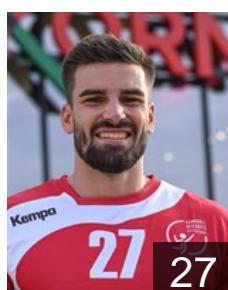

CLUB COMPETITIONS - DELEGATION LIST

Men's European Cup - Challenge Cup 2019/20

LUX HB Red Boys Differdange - Players

CRO

Batinovic Damir

Position: Centre Back
Place of birth: Metkovic
Date of birth: 18.08.1987
Height: 193 cm
Weight: 93 kg

LUX

Hoffmann Yann

Position: Left Back
Place of birth: Esch/Alzette
Date of birth: 04.08.1994
Height: 195 cm
Weight: 82 kg

FRA

Hotton Alexandre

Position: Goalkeeper
Place of birth: Metz
Date of birth: 02.03.1989
Height: 190 cm
Weight: 87 kg

LUX

Kohl Max

Position: Left Back
Place of birth: Esch-sur-Alzette
Date of birth: 08.02.1991
Height: 184 cm
Weight: 84 kg

BIH

Kratovic Senjin

Position: Left Back
Place of birth: SARAJEVO
Date of birth: 13.06.1983
Height: 187 cm
Weight: 92 kg