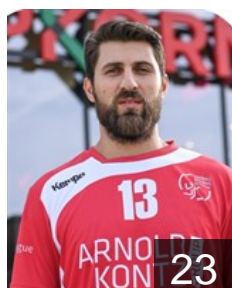

CLUB COMPETITIONS - DELEGATION LIST

Men's European Cup - Challenge Cup 2019/20

LUX HB Red Boys Differdange - Players

CRO

Batinovic Damir

Position: Centre Back
Place of birth: Metkovic
Date of birth: 18.08.1987
Height: 193 cm
Weight: 93 kg

LUX

Hoffmann Yann

Position: Left Back
Place of birth: Esch/Alzette
Date of birth: 04.08.1994
Height: 195 cm
Weight: 82 kg

FRA

Hotton Alexandre

Position: Goalkeeper
Place of birth: Metz
Date of birth: 02.03.1989
Height: 190 cm
Weight: 87 kg