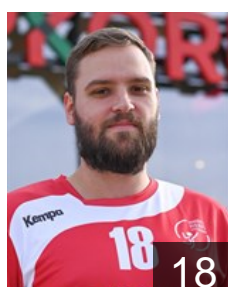

LUX

Luzalo Sean

Position: Left Wing
Place of birth: ESCH/ALZETTE
Date of birth: 03.05.2001
Height: 178 cm
Weight: 64 kg

LUX

Manderscheid Eric

Position: Centre Back
Place of birth: Esch/Alzette
Date of birth: 07.04.1997
Height: 175 cm
Weight: 78 kg