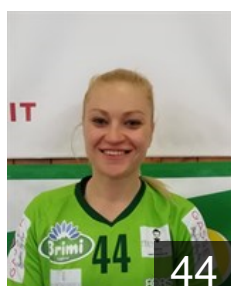

 ITA

Prast Elina

Position: Left Wing
Place of birth: Brixen
Date of birth: 20.08.2001
Height: 156 cm

 ITA

Pruenster Monika

Position: Goalkeeper
Place of birth: Meran
Date of birth: 22.02.1984
Height: 180 cm

 ITA

Rossignoli Anja

Position: Goalkeeper
Place of birth: Bozen
Date of birth: 14.12.1999
Height: 178 cm

 ITA

Schatzer Sarah

Position: Right Back
Place of birth: Bruneck
Date of birth: 24.03.1995
Height: 170 cm

 SRB

Tasic Dunja

Position: Left Back
Place of birth: Beograd
Date of birth: 10.06.1987
Height: 171 cm

 ITA

Vegni Violetta

Position: Line Player
Place of birth: Bozen
Date of birth: 19.02.2000
Height: 174 cm