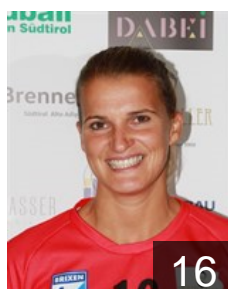

 ITA

Hilber Sarah

Position: Right Wing
Place of birth: Bruneck
Date of birth: 10.06.1998
Height: 172 cm

CLUB COMPETITIONS - DELEGATION LIST

Women's European Cup - Challenge Cup 2019/20

 ITA SSV Brixen Südtirol - Players

 ITA

Losio Giulia Teresa

Position: Right Wing
Place of birth: Manerbio
Date of birth: 26.10.1997
Height: 165 cm

 ITA

Nothdurfter Barbara

Position: Right Back
Place of birth: Bozen
Date of birth: 22.12.2001
Height: 169 cm

 ITA

Prast Elina

Position: Left Wing
Place of birth: Brixen
Date of birth: 20.08.2001
Height: 156 cm

 ITA

Pruenster Monika

Position: Goalkeeper
Place of birth: Meran
Date of birth: 22.02.1984
Height: 180 cm