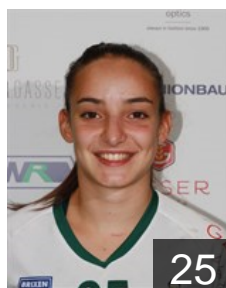

CLUB COMPETITIONS - DELEGATION LIST

Women's European Cup - Challenge Cup 2019/20

 ITA SSV Brixen Südtirol - Players

 ITA

Abfalterer Nadja

Position: Right Back
Place of birth: Bruneck
Date of birth: 29.10.1991
Height: 165 cm

 ITA

Babbo Giada

Position: Left Wing
Place of birth: Putignano
Date of birth: 12.09.1997
Height: 160 cm

 FRA

Bosio Axell Isa

Position: Right Wing
Place of birth:
Date of birth: 23.09.2001
Height: 172 cm

 ITA