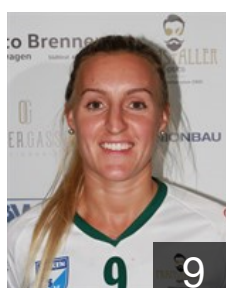

 ITA

Babbo Giada

Position: Left Wing
Place of birth: Putignano
Date of birth: 12.09.1997
Height: 160 cm

 FRA

Bosio Axell Isa

Position: Right Wing
Place of birth:
Date of birth: 23.09.2001
Height: 172 cm

 ITA

Di Carlantonio Lena

Position: Line Player
Place of birth: Brixen
Date of birth: 24.07.2001
Height: 167 cm

55

 ITA

Durnwalder Caroline

Position: Line Player
Place of birth: Innichen
Date of birth: 20.01.1992
Height: 168 cm

 ITA

Durnwalder Stefanie

Position: Centre Back
Place of birth: Bruneck
Date of birth: 19.01.1991
Height: 170 cm

 ITA

Eder Andrea

Position: Line Player
Place of birth: Meran
Date of birth: 20.02.1991
Height: 175 cm