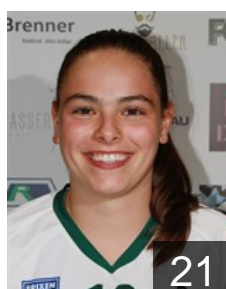

 ITA

Babbo Giada

Position: Left Wing
Place of birth: Putignano
Date of birth: 12.09.1997
Height: 160 cm

 FRA

Bosio Axell Isa

Position: Right Wing
Place of birth:
Date of birth: 23.09.2001
Height: 172 cm

 ITA