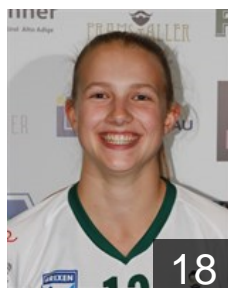

 ITA

Gruber Bettina

Position: Goalkeeper
Place of birth: Brixen
Date of birth: 28.02.1995
Height: 173 cm

 ITA

Habicher Mara

Position: Centre Back
Place of birth: Bruneck
Date of birth: 30.09.1996
Height: 165 cm

 ITA

Hilber Sarah

Position: Right Wing
Place of birth: Bruneck
Date of birth: 10.06.1998
Height: 172 cm

CLUB COMPETITIONS - DELEGATION LIST

Women's European Cup - Challenge Cup 2019/20

 ITA SSV Brixen Südtirol - Players

 ITA

Losio Giulia Teresa

Position: Right Wing
Place of birth: Manerbio
Date of birth: 26.10.1997
Height: 165 cm

 ITA

Nothdurfter Barbara

Position: Right Back
Place of birth: Bozen
Date of birth: 22.12.2001
Height: 169 cm

 ITA

Prast Elina

Position: Left Wing
Place of birth: Brixen
Date of birth: 20.08.2001
Height: 156 cm

 ITA

Pruenster Monika

Position: Goalkeeper
Place of birth: Meran
Date of birth: 22.02.1984
Height: 180 cm