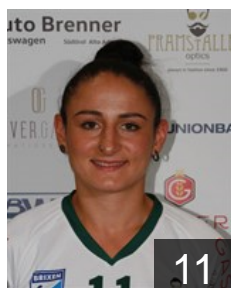

CLUB COMPETITIONS - DELEGATION LIST

Women's European Cup - Challenge Cup 2019/20

 ITA SSV Brixen Südtirol - Players

 ITA

Abfalterer Nadja

Position: Right Back
Place of birth: Bruneck
Date of birth: 29.10.1991
Height: 165 cm

 ITA

Babbo Giada

Position: Left Wing
Place of birth: Putignano
Date of birth: 12.09.1997
Height: 160 cm

 FRA

Bosio Axell Isa

Position: Right Wing
Place of birth:
Date of birth: 23.09.2001
Height: 172 cm

 ITA