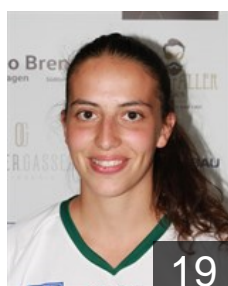

 ITA

Prast Elina

Position: Left Wing
Place of birth: Brixen
Date of birth: 20.08.2001
Height: 156 cm

 ITA

Pruenster Monika

Position: Goalkeeper
Place of birth: Meran
Date of birth: 22.02.1984
Height: 180 cm

 ITA

Rossignoli Anja

Position: Goalkeeper
Place of birth: Bozen
Date of birth: 14.12.1999
Height: 178 cm

 ITA

Schatzer Sarah

Position: Right Back
Place of birth: Bruneck
Date of birth: 24.03.1995
Height: 170 cm

 SRB

Tasic Dunja

Position: Left Back
Place of birth: Beograd
Date of birth: 10.06.1987
Height: 171 cm

 ITA

Vegni Violetta

Position: Line Player
Place of birth: Bozen
Date of birth: 19.02.2000
Height: 174 cm