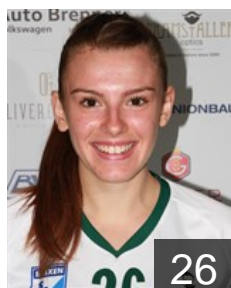

 ITA

Gruber Bettina

Position: Goalkeeper
Place of birth: Brixen
Date of birth: 28.02.1995
Height: 173 cm

 ITA

Habicher Mara

Position: Centre Back
Place of birth: Bruneck
Date of birth: 30.09.1996
Height: 165 cm

 ITA

Hilber Sarah

Position: Right Wing
Place of birth: Bruneck
Date of birth: 10.06.1998
Height: 172 cm

CLUB COMPETITIONS - DELEGATION LIST

Women's European Cup - Challenge Cup 2019/20

 ITA SSV Brixen Südtirol - Players

 ITA

Losio Giulia Teresa

Position: Right Wing
Place of birth: Manerbio
Date of birth: 26.10.1997
Height: 165 cm

 ITA

Nothdurfter Barbara

Position: Right Back
Place of birth: Bozen
Date of birth: 22.12.2001
Height: 169 cm