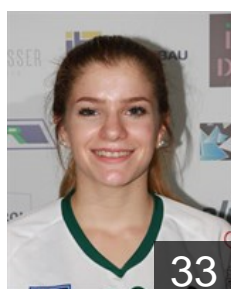

 ITA

Hilber Sarah

Position: Right Wing
Place of birth: Bruneck
Date of birth: 10.06.1998
Height: 172 cm

CLUB COMPETITIONS - DELEGATION LIST

Women's European Cup - Challenge Cup 2019/20

 ITA SSV Brixen Südtirol - Players

 ITA

Losio Giulia Teresa

Position: Right Wing
Place of birth: Manerbio
Date of birth: 26.10.1997
Height: 165 cm

 ITA

Nothdurfter Barbara

Position: Right Back
Place of birth: Bozen
Date of birth: 22.12.2001
Height: 169 cm

 ITA

Prast Elina

Position: Left Wing
Place of birth: Brixen
Date of birth: 20.08.2001
Height: 156 cm

 ITA

Pruenster Monika

Position: Goalkeeper
Place of birth: Meran
Date of birth: 22.02.1984
Height: 180 cm