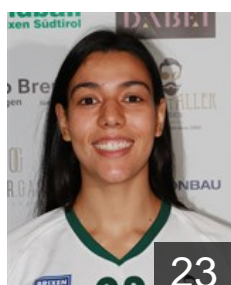

 ITA

Durnwalder Stefanie

Position: Centre Back
Place of birth: Bruneck
Date of birth: 19.01.1991
Height: 170 cm

 ITA

Eder Andrea

Position: Line Player
Place of birth: Meran
Date of birth: 20.02.1991
Height: 175 cm

 ITA

Federspieler Sandra

Position: Left Back
Place of birth: Brixen
Date of birth: 02.05.1985
Height: 175 cm

 BRA

Ferreira Priolli R.

Position: Right Back
Place of birth: São Paulo
Date of birth: 23.12.1988
Height: 180 cm