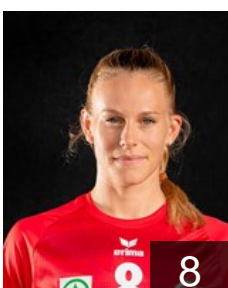

 SUI

**Eberhart Emilia**

Position: Line Player  
Place of birth: Oranienburg  
Date of birth: 20.05.1999  
Height: 173 cm

 SUI

**Fahrni Zoe**

Position: Line Player  
Place of birth: Thun  
Date of birth: 13.04.2001  
Height: 172 cm

 SUI

**Frey Noelle**

Position: Line Player  
Place of birth: Aarau  
Date of birth: 16.01.1992  
Height: 176 cm

 SUI

**Gerber Nina Lisa**

Position: Centre Back  
Place of birth: Thun  
Date of birth: 05.03.1998  
Height: 168 cm

 SUI

**Gerber Nora**

Position: Centre Back  
Place of birth: Thun  
Date of birth: 26.03.2003  
Height: 173 cm

 SUI

**Kaeslin Milena**

Position: Right Back  
Place of birth: Luzern  
Date of birth: 06.11.1994  
Height: 170 cm