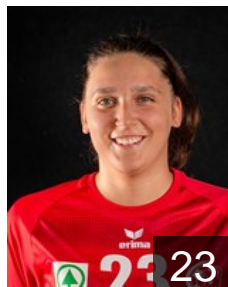

# CLUB COMPETITIONS - DELEGATION LIST

Women's European Cup - Challenge Cup 2019/20

 SUI DHB Rotweiss Thun - Players

 SUI

**Derche Tatiana**

Position: Goalkeeper  
Place of birth: Erlenbach i.S.  
Date of birth: 02.12.1998  
Height: 175 cm

 SUI

**Eberhart Emilia**

Position: Line Player  
Place of birth: Oranienburg  
Date of birth: 20.05.1999  
Height: 173 cm

 SUI

**Fahrni Zoe**

Position: Line Player  
Place of birth: Thun  
Date of birth: 13.04.2001  
Height: 172 cm

 SUI

**Frey Noelle**

Position: Line Player  
Place of birth: Aarau  
Date of birth: 16.01.1992  
Height: 176 cm

 SUI

**Gerber Nina Lisa**

Position: Centre Back  
Place of birth: Thun  
Date of birth: 05.03.1998  
Height: 168 cm