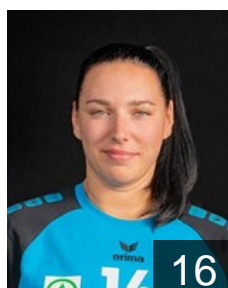

 SUI

**Gerber Nora**

Position: Centre Back  
Place of birth: Thun  
Date of birth: 26.03.2003  
Height: 173 cm

 SUI

**Kaeslin Milena**

Position: Right Back  
Place of birth: Luzern  
Date of birth: 06.11.1994  
Height: 170 cm

 SUI

**Karlen Jana Vanessa**

Position: Left Back  
Place of birth: Visp  
Date of birth: 01.11.2000  
Height: 168 cm

 SUI

**Knecht Desiree Maria**

Position: Left Wing  
Place of birth: Bern  
Date of birth: 26.11.2000  
Height: 168 cm

 SLO

**Korenic Karmen**

Position: Goalkeeper  
Place of birth: novo mesto  
Date of birth: 20.10.1993  
Height: 180 cm

 SUI

**Kuslys Julia Sophia**

Position: Goalkeeper  
Place of birth: Thun  
Date of birth: 04.10.1999  
Height: 171 cm