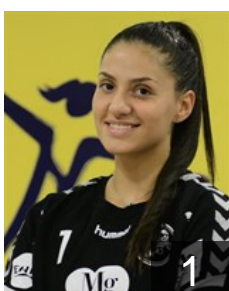

CLUB COMPETITIONS - DELEGATION LIST

Women's European Cup - Challenge Cup 2019/20

 SRB ZRK Naisa Nis - Players

SRB

Arandjelovic Emilija

Position: Centre Back
Place of birth: Nis
Date of birth: 15.07.2004
Height: -

SRB

Bogojevic Jovana

Position: Right Wing
Place of birth: Pozarevac
Date of birth: 30.08.1994
Height: 170 cm

MNE

Coguric Anastasija

Position: Goalkeeper
Place of birth: Podgorica
Date of birth: 10.02.1999
Height: 180 cm