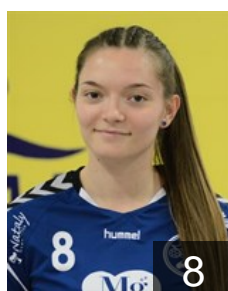

CLUB COMPETITIONS - DELEGATION LIST

Women's European Cup - Challenge Cup 2019/20

 SRB ZRK Naisa Nis - Players

SRB

Arandjelovic Emilija

Position: Centre Back
Place of birth: Nis
Date of birth: 15.07.2004
Height: -

SRB

Bogojevic Jovana

Position: Right Wing
Place of birth: Pozarevac
Date of birth: 30.08.1994
Height: 170 cm

MNE

Coguric Anastasija

Position: Goalkeeper
Place of birth: Podgorica
Date of birth: 10.02.1999
Height: 180 cm

SRB

Djurovic Jelena

Position: Left Wing
Place of birth:
Date of birth: 02.03.1997
Height: -

SRB

Filipovic Marija

Position: Left Wing
Place of birth: Nis
Date of birth: 16.01.1994
Height: 163 cm

SRB

Ivanovic Katarina

Position: Goalkeeper
Place of birth: Nis
Date of birth: 14.07.2000
Height: 172 cm

SRB

Ivkovic Lidija

Position: Right Wing
Place of birth: Nis
Date of birth: 09.06.2001
Height: 165 cm

SRB

Milojevic Milena

Position: Line Player
Place of birth: Leposavic
Date of birth: 20.06.1993
Height: 181 cm