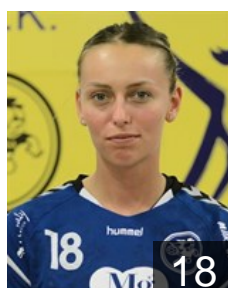

SRB

Bogojevic Jovana

Position: Right Wing
Place of birth: Pozarevac
Date of birth: 30.08.1994
Height: 170 cm

MNE

Coguric Anastasija

Position: Goalkeeper
Place of birth: Podgorica
Date of birth: 10.02.1999
Height: 180 cm

SRB

Djurovic Jelena

Position: Left Wing
Place of birth:
Date of birth: 02.03.1997
Height: -

SRB

Filipovic Marija

Position: Left Wing
Place of birth: Nis
Date of birth: 16.01.1994
Height: 163 cm

SRB

Ivanovic Katarina

Position: Goalkeeper
Place of birth: Nis
Date of birth: 14.07.2000
Height: 172 cm

SRB

Ivkovic Lidija

Position: Right Wing
Place of birth: Nis
Date of birth: 09.06.2001
Height: 165 cm

SRB

Milojevic Milena

Position: Line Player
Place of birth: Leposavic
Date of birth: 20.06.1993
Height: 181 cm

SRB

Nikolic Olivera

Position: Centre Back
Place of birth: Nis
Date of birth: 15.04.1996
Height: 171 cm

MNE

Pejovic Nada

Position: Left Back
Place of birth: Niksic
Date of birth: 27.12.1995
Height: 180 cm

MNE