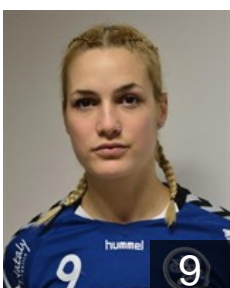

 SRB

Radovic Katarina

Position: Centre Back
Place of birth: Krusevac
Date of birth: 21.05.1994
Height: 166 cm

 SRB

Rajkovic Masa

Position: Left Back
Place of birth: Nis
Date of birth: 24.01.2005
Height: 182 cm

 SRB

Stamenkovic Sanja

Position: Line Player
Place of birth: Nis
Date of birth: 19.08.2001
Height: -

 SRB

Stojanovic Branka

Position: Right Wing
Place of birth: Nis
Date of birth: 02.04.2005
Height: 168 cm

 MKD

Stojanovska Simona

Position: Centre Back
Place of birth: Skopje
Date of birth: 20.03.1997
Height: -

 SRB

Terzic Jelena

Position: Right Back
Place of birth: Gornji Milanovac
Date of birth: 30.11.1994
Height: 177 cm