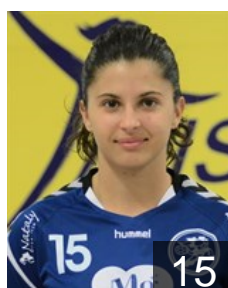

Position: Goalkeeper
Place of birth: Nis
Date of birth: 14.07.2000
Height: 172 cm

SRB

Ivkovic Lidija

Position: Right Wing
Place of birth: Nis
Date of birth: 09.06.2001
Height: 165 cm

SRB

Milojevic Milena

Position: Line Player
Place of birth: Leposavic
Date of birth: 20.06.1993
Height: 181 cm

SRB

Nikolic Olivera

Position: Centre Back
Place of birth: Nis
Date of birth: 15.04.1996
Height: 171 cm

MNE

Pejovic Nada

Position: Left Back
Place of birth: Niksic
Date of birth: 27.12.1995
Height: 180 cm

MNE

Perazic Sladjana

Position: Right Back
Place of birth: Podgorica
Date of birth: 29.06.1995
Height: 186 cm

SRB

Petkovic Magdalena

Position: Left Wing
Place of birth: Nis
Date of birth: 12.06.2001
Height: 164 cm

CLUB COMPETITIONS - DELEGATION LIST

Women's European Cup - Challenge Cup 2019/20

 SRB ZRK Naisa Nis - Players

 SRB

Petkovic Milena

Position: Goalkeeper
Place of birth: Nis
Date of birth: 28.05.1993
Height: 176 cm