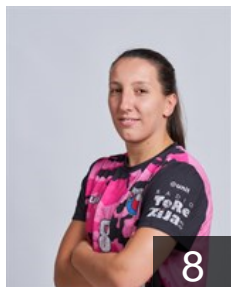

CLUB COMPETITIONS - DELEGATION LIST

Women's European Cup - Challenge Cup 2019/20

 CRO ZRK Bjelovar - Players

 CRO

Borkovic Marija

Position: Centre Back
Place of birth: Sisak
Date of birth: 18.11.1994
Height: 170 cm

 CRO

Cagalj Ana

Position: Line Player
Place of birth: Split
Date of birth: 15.03.1995
Height: 68 cm

 CRO

Gasparovic Mirna

Position: Line Player
Place of birth: Bjelovar
Date of birth: 22.05.1994
Height: 174 cm

 CRO

Gavric Mihaela

Position: Left Back
Place of birth: Bjelovar
Date of birth: 29.09.1996
Height: 170 cm

 CRO

Gillinger Barbara

Position: Right Back
Place of birth: Osijek
Date of birth: 01.09.2001
Height: 17564 cm