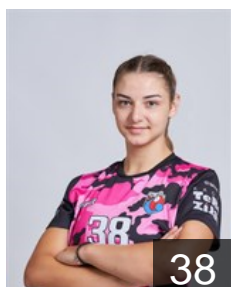

CLUB COMPETITIONS - DELEGATION LIST

Women's European Cup - Challenge Cup 2019/20

 CRO ZRK Bjelovar - Players

 CRO

Borkovic Marija

Position: Centre Back
Place of birth: Sisak
Date of birth: 18.11.1994
Height: 170 cm

 CRO

Cagalj Ana

Position: Line Player
Place of birth: Split
Date of birth: 15.03.1995
Height: 68 cm

 CRO

Gasparovic Mirna

Position: Line Player
Place of birth: Bjelovar
Date of birth: 22.05.1994
Height: 174 cm

 CRO

Gavric Mihaela

Position: Left Back
Place of birth: Bjelovar
Date of birth: 29.09.1996
Height: 170 cm

 CRO

Gillinger Barbara

Position: Right Back
Place of birth: Osijek
Date of birth: 01.09.2001
Height: 17564 cm

 CRO

Guskic Ema

Position: Left Back
Place of birth: Osijek
Date of birth: 28.11.2001
Height: 180 cm

 CRO

Horvat Andreja

Position: Line Player
Place of birth: Virovitica
Date of birth: 27.06.1992
Height: 180 cm