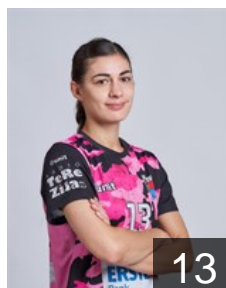

CRO

Tvoric Nikolina

Position: Right Back
Place of birth: Koprivnica
Date of birth: 02.09.1994
Height: 176 cm