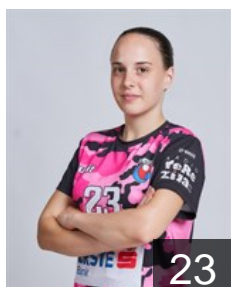

 CRO

Smiljcic Kristina

Position: Left Back
Place of birth: Virovitica
Date of birth: 21.12.1994
Height: 176 cm

 BIH

Sofic Asja

Position: Goalkeeper
Place of birth: Gornji Vakuf
Date of birth: 24.10.2001
Height: 179 cm

 CRO

Tolic Maja

Position: Left Wing
Place of birth: Bjelovar
Date of birth: 03.03.1993
Height: 164 cm

 CRO

Tvoric Nikolina

Position: Right Back
Place of birth: Koprivnica
Date of birth: 02.09.1994
Height: 176 cm

Left Club

 CRO

Schuster Slavica

Position: Centre Back
Place of birth: Tesanj
Date of birth: 17.06.1989
Height: 170 cm

Left Club on 12.02.2020

CLUB COMPETITIONS - DELEGATION LIST

Women's European Cup - Challenge Cup 2019/20