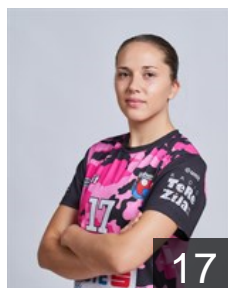

CLUB COMPETITIONS - DELEGATION LIST

Women's European Cup - Challenge Cup 2019/20

 CRO ZRK Bjelovar - Players

 CRO

Borkovic Marija

Position: Centre Back
Place of birth: Sisak
Date of birth: 18.11.1994
Height: 170 cm

 CRO

Cagalj Ana

Position: Line Player
Place of birth: Split
Date of birth: 15.03.1995
Height: 68 cm

 CRO

Gasparovic Mirna

Position: Line Player
Place of birth: Bjelovar
Date of birth: 22.05.1994
Height: 174 cm

 CRO

Gavric Mihaela

Position: Left Back
Place of birth: Bjelovar
Date of birth: 29.09.1996
Height: 170 cm

 CRO

Gillinger Barbara

Position: Right Back
Place of birth: Osijek
Date of birth: 01.09.2001
Height: 17564 cm