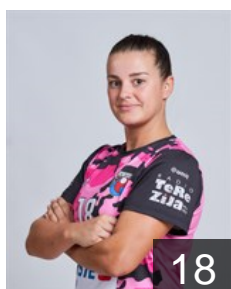

 CRO

Vojtela Nensi

Position: Centre Back
Place of birth: Garešnica
Date of birth: 05.05.2000
Height: 170 cm

 CRO

Zrilic Lorena

Position: Goalkeeper
Place of birth: Zagreb
Date of birth: 27.03.2001
Height: 170 cm

Left Club

 CRO

Schuster Slavica

Position: Centre Back
Place of birth: Tesanj
Date of birth: 17.06.1989
Height: 170 cm

Left Club on 12.02.2020

CLUB COMPETITIONS - DELEGATION LIST

Women's European Cup - Challenge Cup 2019/20