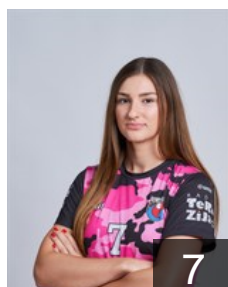

 CRO

Cagalj Ana

Position: Line Player
Place of birth: Split
Date of birth: 15.03.1995
Height: 68 cm

 CRO

Gasparovic Mirna

Position: Line Player
Place of birth: Bjelovar
Date of birth: 22.05.1994
Height: 174 cm

 CRO

Gavric Mihaela

Position: Left Back
Place of birth: Bjelovar
Date of birth: 29.09.1996
Height: 170 cm

 CRO

Gillinger Barbara

Position: Right Back
Place of birth: Osijek
Date of birth: 01.09.2001
Height: 17564 cm

 CRO

Guskic Ema

Position: Left Back
Place of birth: Osijek
Date of birth: 28.11.2001
Height: 180 cm

 CRO

Horvat Andreja

Position: Line Player
Place of birth: Virovitica
Date of birth: 27.06.1992
Height: 180 cm