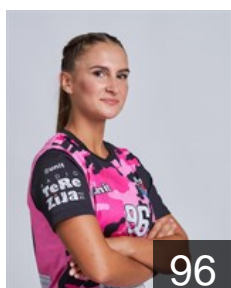

 CRO

Gavric Mihaela

Position: Left Back
Place of birth: Bjelovar
Date of birth: 29.09.1996
Height: 170 cm

 CRO

Gillinger Barbara

Position: Right Back
Place of birth: Osijek
Date of birth: 01.09.2001
Height: 17564 cm

 CRO

Guskic Ema

Position: Left Back
Place of birth: Osijek
Date of birth: 28.11.2001
Height: 180 cm

 CRO

Horvat Andreja

Position: Line Player
Place of birth: Virovitica
Date of birth: 27.06.1992
Height: 180 cm

 CRO

Ivanda Lucija

Position: Left Wing
Place of birth: Bjelovar
Date of birth: 22.03.2001
Height: 172 cm

 CRO

Mamic Josipa

Position: Right Wing
Place of birth: Zagreb
Date of birth: 07.01.1996
Height: 165 cm

 CRO

Mikulic Anamarija

Position: Centre Back
Place of birth: Virovitica
Date of birth: 11.04.1994
Height: 168 cm

 CRO

Niksic Magdalena

Position: Right Wing
Place of birth: Virovitica
Date of birth: 12.03.1991
Height: 179 cm