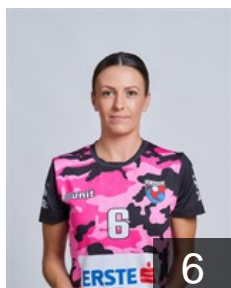

 CRO

Pokopac Karmela

Position: Goalkeeper
Place of birth: Bjelovar
Date of birth: 29.08.2001
Height: 176 cm

CLUB COMPETITIONS - DELEGATION LIST

Women's European Cup - Challenge Cup 2019/20

 CRO ZRK Bjelovar - Players

 CRO

Smiljcic Kristina

Position: Left Back
Place of birth: Virovitica
Date of birth: 21.12.1994
Height: 176 cm

 BIH

Sofic Asja

Position: Goalkeeper
Place of birth: Gornji Vakuf
Date of birth: 24.10.2001
Height: 179 cm