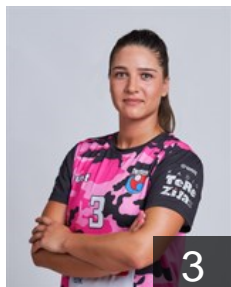

 CRO

Mikulic Anamarija

Position: Centre Back
Place of birth: Virovitica
Date of birth: 11.04.1994
Height: 168 cm

 CRO

Niksic Magdalena

Position: Right Wing
Place of birth: Virovitica
Date of birth: 12.03.1991
Height: 179 cm

 CRO

Pokopac Karmela

Position: Goalkeeper
Place of birth: Bjelovar
Date of birth: 29.08.2001
Height: 176 cm

CLUB COMPETITIONS - DELEGATION LIST

Women's European Cup - Challenge Cup 2019/20

 CRO ZRK Bjelovar - Players

 CRO

Smiljcic Kristina

Position: Left Back
Place of birth: Virovitica
Date of birth: 21.12.1994
Height: 176 cm

 BIH

Sofic Asja

Position: Goalkeeper
Place of birth: Gornji Vakuf
Date of birth: 24.10.2001
Height: 179 cm