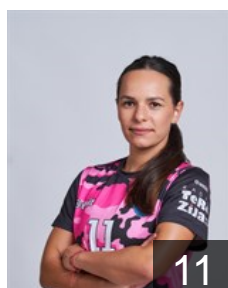

 CRO

Ivanda Lucija

Position: Left Wing
Place of birth: Bjelovar
Date of birth: 22.03.2001
Height: 172 cm

 CRO

Mamic Josipa

Position: Right Wing
Place of birth: Zagreb
Date of birth: 07.01.1996
Height: 165 cm

 CRO

Mikulic Anamarija

Position: Centre Back
Place of birth: Virovitica
Date of birth: 11.04.1994
Height: 168 cm

 CRO

Niksic Magdalena

Position: Right Wing
Place of birth: Virovitica
Date of birth: 12.03.1991
Height: 179 cm