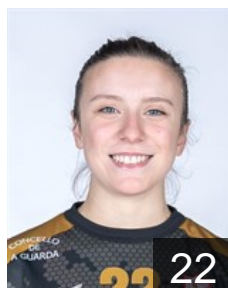

# CLUB COMPETITIONS - DELEGATION LIST

Women's European Cup - Challenge Cup 2019/20

 **ESP** Club Balonmán Atlético Guardes - Players

---

 **ESP**

**Pérez Alonso Lorena**

Position: Left Wing  
Place of birth: Salceda de  
Date of birth: 04.04.1991  
Height: 173 cm

 **ESP**

**Pérez Buforn Paulina**

Position: Right Back  
Place of birth: Eivissa, Islas  
Date of birth: 25.01.1997  
Height: 167 cm

 **ESP**

**Sempere Herrera África**

Position: Line Player  
Place of birth: Elche, Alicante  
Date of birth: 25.09.1992  
Height: 167 cm