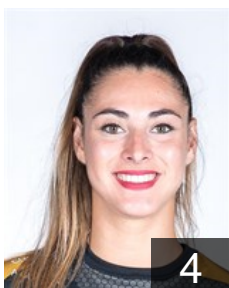

ESP

Sempere Herrera África

Position: Line Player
Place of birth: Elche, Alicante
Date of birth: 25.09.1992
Height: 167 cm