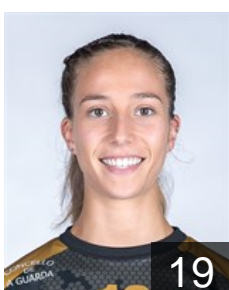

# CLUB COMPETITIONS - DELEGATION LIST

Women's European Cup - Challenge Cup 2019/20

 **ESP** Club Balonmán Atlético Guardes - Players

 **ESP**

**Barbosa Carrera Cristina**

Position: Right Back  
Place of birth: GOIAN  
Date of birth: 20.10.1996  
Height: 167 cm

 **ESP**

**Bravo Baldomero Sara**

Position: Right Wing  
Place of birth: Mislata  
Date of birth: 20.09.1993  
Height: 170 cm

 **ESP**

**Campos Costa Carmen**

Position: Back  
Place of birth: Madrid  
Date of birth: 10.07.1995  
Height: 171 cm

 **ESP**

**Carratu Santoro Marisol**

Position: Goalkeeper  
Place of birth: Buenos Aires  
Date of birth: 15.07.1986  
Height: 175 cm

 **POR**

**Da Silva Lima P.**

Position: Centre Back  
Place of birth: Porto  
Date of birth: 03.02.1995  
Height: 177 cm

 **ESP**

**Descalzo Pérez Estefanía**

Position: Right Back  
Place of birth: VALENCIA  
Date of birth: 09.06.1990  
Height: 174 cm

 **ESP**

**Ezbida Bejarano Meriem**

Position: Goalkeeper  
Place of birth: Cordoba  
Date of birth: 22.08.1995  
Height: 173 cm