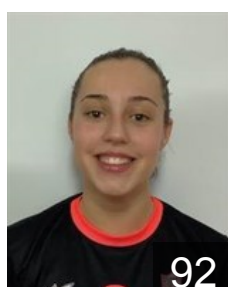

 **ESP**

**Descalzo Pérez Estefanía**

Position: Right Back  
Place of birth: VALENCIA  
Date of birth: 09.06.1990  
Height: 174 cm

 **ESP**

**Ezbida Bejarano Meriem**

Position: Goalkeeper  
Place of birth: Cordoba  
Date of birth: 22.08.1995  
Height: 173 cm

 **ESP**

**Gómez Suau Carla**

Position: Line Player  
Place of birth: Sant Antoni de  
Date of birth: 30.01.1991  
Height: 181 cm

 **POR**

**Marqués Santiago S.**

Position: Left Back  
Place of birth: Aveiro  
Date of birth: 03.05.1996  
Height: 172 cm

 **ESP**

**Martínez Lomba Claudia**

Position: Centre Back  
Place of birth: O Rosal  
Date of birth: 18.09.2002  
Height: 166 cm

 **ARG**

**Mazza Martina Cecilia**

Position: Left Back  
Place of birth: Lomas de Zamora  
Date of birth: 05.02.1997  
Height: 170 cm

 **ESP**

**Melo Rosario Y.**

Position: Left Wing  
Place of birth: Santo Domingo  
Date of birth: 19.11.2002  
Height: 168 cm