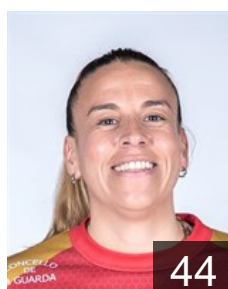

# CLUB COMPETITIONS - DELEGATION LIST

Women's European Cup - Challenge Cup 2019/20

 **ESP** Club Balonmán Atlético Guardes - Players

 **ESP**

**Barbosa Carrera Cristina**

Position: Right Back  
Place of birth: GOIAN  
Date of birth: 20.10.1996  
Height: 167 cm

 **ESP**

**Bravo Baldomero Sara**

Position: Right Wing  
Place of birth: Mislata  
Date of birth: 20.09.1993  
Height: 170 cm

 **ESP**

**Campos Costa Carmen**

Position: Back  
Place of birth: Madrid  
Date of birth: 10.07.1995  
Height: 171 cm