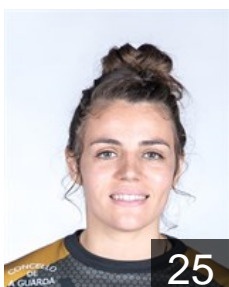

FRA

Valero Jodar Sara

Position: Line Player
Place of birth: Pau
Date of birth: 03.02.1998
Height: 174 cm

TEAM OFFICIALS

ESP

Prades Pons Jose Ignacio

Date of birth: 08.09.1975