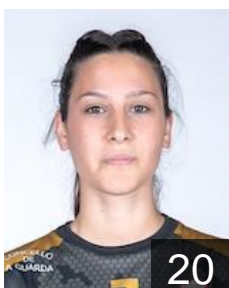

# CLUB COMPETITIONS - DELEGATION LIST

Women's European Cup - Challenge Cup 2019/20

 **ESP** Club Balonmán Atlético Guardes - Players

 **ESP**

**Barbosa Carrera Cristina**

Position: Right Back  
Place of birth: GOIAN  
Date of birth: 20.10.1996  
Height: 167 cm

 **ESP**

**Bravo Baldomero Sara**

Position: Right Wing  
Place of birth: Mislata  
Date of birth: 20.09.1993  
Height: 170 cm

 **ESP**

**Campos Costa Carmen**

Position: Back  
Place of birth: Madrid  
Date of birth: 10.07.1995  
Height: 171 cm