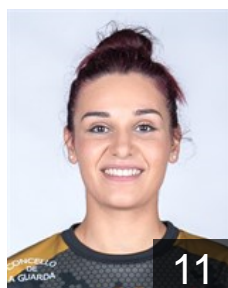

# CLUB COMPETITIONS - DELEGATION LIST

Women's European Cup - Challenge Cup 2019/20

 **ESP** Club Balonmán Atlético Guardes - Players

 **ESP**

**Barbosa Carrera Cristina**

Position: Right Back  
Place of birth: GOIAN  
Date of birth: 20.10.1996  
Height: 167 cm

 **ESP**

**Bravo Baldomero Sara**

Position: Right Wing  
Place of birth: Mislata  
Date of birth: 20.09.1993  
Height: 170 cm

 **ESP**

**Campos Costa Carmen**

Position: Back  
Place of birth: Madrid  
Date of birth: 10.07.1995  
Height: 171 cm