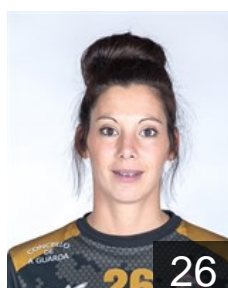

 **ESP**

**Descalzo Pérez Estefanía**

Position: Right Back  
Place of birth: VALENCIA  
Date of birth: 09.06.1990  
Height: 174 cm

 **ESP**

**Ezbida Bejarano Meriem**

Position: Goalkeeper  
Place of birth: Cordoba  
Date of birth: 22.08.1995  
Height: 173 cm

 **ESP**

**Martínez Lomba Claudia**

Position: Centre Back  
Place of birth: O Rosal  
Date of birth: 18.09.2002  
Height: 166 cm

 **ARG**

**Mazza Martina Cecilia**

Position: Left Back  
Place of birth: Lomas de Zamora  
Date of birth: 05.02.1997  
Height: 170 cm