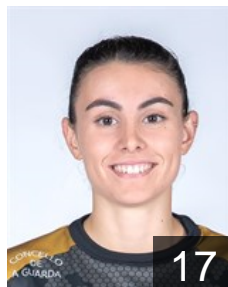

 **ESP**

**Martínez Lomba Claudia**

Position: Centre Back  
Place of birth: O Rosal  
Date of birth: 18.09.2002  
Height: 166 cm

 **ARG**

**Mazza Martina Cecilia**

Position: Left Back  
Place of birth: Lomas de Zamora  
Date of birth: 05.02.1997  
Height: 170 cm

 **ESP**

**Melo Rosario Y.**

Position: Left Wing  
Place of birth: Santo Domingo  
Date of birth: 19.11.2002  
Height: 168 cm

# CLUB COMPETITIONS - DELEGATION LIST

Women's European Cup - Challenge Cup 2019/20

 **ESP** Club Balonmán Atlético Guardes - Players

---

 **ESP**

**Pérez Alonso Lorena**

Position: Left Wing  
Place of birth: Salceda de  
Date of birth: 04.04.1991  
Height: 173 cm

 **ESP**

**Pérez Buforn Paulina**

Position: Right Back  
Place of birth: Eivissa, Islas  
Date of birth: 25.01.1997  
Height: 167 cm

 **ESP**

**Sempere Herrera África**

Position: Line Player  
Place of birth: Elche, Alicante  
Date of birth: 25.09.1992  
Height: 167 cm