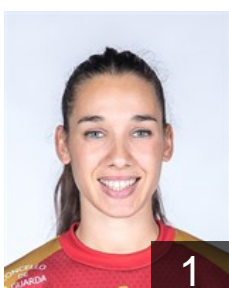

 **ESP**

**Bravo Baldomero Sara**

Position: Right Wing  
Place of birth: Mislata  
Date of birth: 20.09.1993  
Height: 170 cm

 **ESP**

**Campos Costa Carmen**

Position: Back  
Place of birth: Madrid  
Date of birth: 10.07.1995  
Height: 171 cm

 **ESP**

**Carratu Santoro Marisol**

Position: Goalkeeper  
Place of birth: Buenos Aires  
Date of birth: 15.07.1986  
Height: 175 cm

 **POR**

**Da Silva Lima P.**

Position: Centre Back  
Place of birth: Porto  
Date of birth: 03.02.1995  
Height: 177 cm

 **ESP**

**Descalzo Pérez Estefanía**

Position: Right Back  
Place of birth: VALENCIA  
Date of birth: 09.06.1990  
Height: 174 cm

 **ESP**

**Ezbida Bejarano Meriem**

Position: Goalkeeper  
Place of birth: Cordoba  
Date of birth: 22.08.1995  
Height: 173 cm