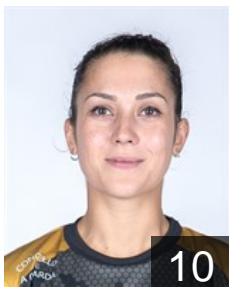

 **ESP**

**Martínez Lomba Claudia**

Position: Centre Back  
Place of birth: O Rosal  
Date of birth: 18.09.2002  
Height: 166 cm

 **ARG**

**Mazza Martina Cecilia**

Position: Left Back  
Place of birth: Lomas de Zamora  
Date of birth: 05.02.1997  
Height: 170 cm

 **ESP**

**Melo Rosario Y.**

Position: Left Wing  
Place of birth: Santo Domingo  
Date of birth: 19.11.2002  
Height: 168 cm

# CLUB COMPETITIONS - DELEGATION LIST

Women's European Cup - Challenge Cup 2019/20

 **ESP** Club Balonmán Atlético Guardes - Players

---

 **ESP**

**Pérez Alonso Lorena**

Position: Left Wing  
Place of birth: Salceda de  
Date of birth: 04.04.1991  
Height: 173 cm