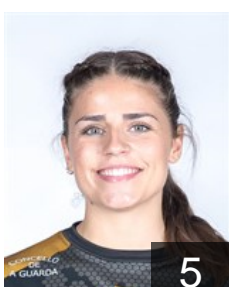

POR

Marqués Santiago S.

Position: Left Back
Place of birth: Aveiro
Date of birth: 03.05.1996
Height: 172 cm