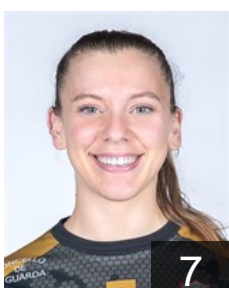

 **ESP**

**Descalzo Pérez Estefanía**

Position: Right Back  
Place of birth: VALENCIA  
Date of birth: 09.06.1990  
Height: 174 cm

 **ESP**

**Ezbida Bejarano Meriem**

Position: Goalkeeper  
Place of birth: Cordoba  
Date of birth: 22.08.1995  
Height: 173 cm

 **ESP**

**Gómez Suau Carla**

Position: Line Player  
Place of birth: Sant Antoni de  
Date of birth: 30.01.1991  
Height: 181 cm

 **POR**

**Marqués Santiago S.**

Position: Left Back  
Place of birth: Aveiro  
Date of birth: 03.05.1996  
Height: 172 cm

 **ESP**

**Martínez Lomba Claudia**

Position: Centre Back  
Place of birth: O Rosal  
Date of birth: 18.09.2002  
Height: 166 cm

 **ARG**

**Mazza Martina Cecilia**

Position: Left Back  
Place of birth: Lomas de Zamora  
Date of birth: 05.02.1997  
Height: 170 cm

 **ESP**

**Melo Rosario Y.**

Position: Left Wing  
Place of birth: Santo Domingo  
Date of birth: 19.11.2002  
Height: 168 cm