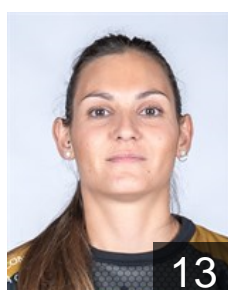

 **ESP**

**Bravo Baldomero Sara**

Position: Right Wing  
Place of birth: Mislata  
Date of birth: 20.09.1993  
Height: 170 cm

 **ESP**

**Campos Costa Carmen**

Position: Back  
Place of birth: Madrid  
Date of birth: 10.07.1995  
Height: 171 cm

 **ESP**

**Carratu Santoro Marisol**

Position: Goalkeeper  
Place of birth: Buenos Aires  
Date of birth: 15.07.1986  
Height: 175 cm

 **POR**

**Da Silva Lima P.**

Position: Centre Back  
Place of birth: Porto  
Date of birth: 03.02.1995  
Height: 177 cm

 **ESP**

**Descalzo Pérez Estefanía**

Position: Right Back  
Place of birth: VALENCIA  
Date of birth: 09.06.1990  
Height: 174 cm

 **ESP**

**Ezbida Bejarano Meriem**

Position: Goalkeeper  
Place of birth: Cordoba  
Date of birth: 22.08.1995  
Height: 173 cm