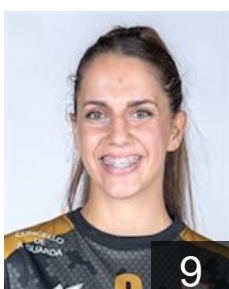

# CLUB COMPETITIONS - DELEGATION LIST

Women's European Cup - Challenge Cup 2019/20

 **ESP** Club Balonmán Atlético Guardes - Players

 **ESP**

**Barbosa Carrera Cristina**

Position: Right Back  
Place of birth: GOIAN  
Date of birth: 20.10.1996  
Height: 167 cm

 **ESP**

**Bravo Baldomero Sara**

Position: Right Wing  
Place of birth: Mislata  
Date of birth: 20.09.1993  
Height: 170 cm

 **ESP**

**Campos Costa Carmen**

Position: Back  
Place of birth: Madrid  
Date of birth: 10.07.1995  
Height: 171 cm