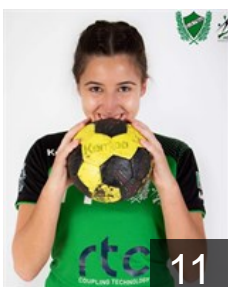

POR
Cintra Carolina
Position: Centre Back
Place of birth: marinha grande
Date of birth: 27.03.1998
Height: 163 cm

POR
Correia Joana
Position: Wing
Place of birth: leiria
Date of birth: 08.05.2003
Height: 158 cm

66