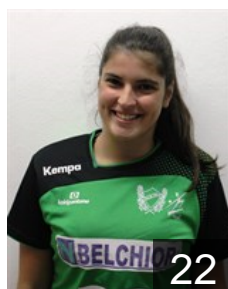

 POR
Amado Telma
Position: Line Player
Place of birth: Leiria
Date of birth: 19.02.1989
Height: 173 cm

 POR
Babau Marta
Position: Line Player
Place of birth: leiria
Date of birth: 10.08.2003
Height: 172 cm

 POR
Bastos Adriana
Position: Wing
Place of birth: Leiria
Date of birth: 09.11.1994
Height: 164 cm

29

 POR
Cintra Carolina
Position: Centre Back
Place of birth: marinha grande
Date of birth: 27.03.1998
Height: 163 cm

 POR
Correia Joana
Position: Wing
Place of birth: leiria
Date of birth: 08.05.2003
Height: 158 cm

66

 POR
Fernandes Patricia
Position: Back
Place of birth: Luanda
Date of birth: 13.06.1996
Height: 175 cm

 POR
Ferreira Barbara
Position: Back
Place of birth: leiria
Date of birth: 28.08.1999
Height: 169 cm

 POR
Ferreira Neves A.
Position: Wing
Place of birth: Coimbra
Date of birth: 10.10.1985
Height: 167 cm