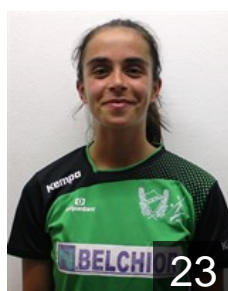

CLUB COMPETITIONS - DELEGATION LIST

Women's European Cup - Challenge Cup 2019/20

 POR SIR 1MAIO/CJB - Players

 POR
Alves Adriana
Position: Wing
Place of birth: Leiria
Date of birth: 15.06.1998
Height: 168 cm

 POR
Amado Telma
Position: Line Player
Place of birth: Leiria
Date of birth: 19.02.1989
Height: 173 cm

 POR
Babau Marta
Position: Line Player
Place of birth: leiria
Date of birth: 10.08.2003
Height: 172 cm

 POR
Bastos Adriana
Position: Wing
Place of birth: Leiria
Date of birth: 09.11.1994
Height: 164 cm

29

 POR
Cintra Carolina
Position: Centre Back
Place of birth: marinha grande
Date of birth: 27.03.1998
Height: 163 cm