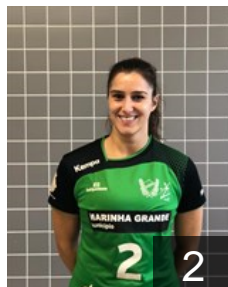

CLUB COMPETITIONS - DELEGATION LIST

Women's European Cup - Challenge Cup 2019/20

 POR SIR 1MAIO/CJB - Players

 POR
Alves Adriana
Position: Wing
Place of birth: Leiria
Date of birth: 15.06.1998
Height: 168 cm

 POR
Amado Telma
Position: Line Player
Place of birth: Leiria
Date of birth: 19.02.1989
Height: 173 cm

 POR
Babau Marta
Position: Line Player
Place of birth: leiria
Date of birth: 10.08.2003
Height: 172 cm

 POR
Bastos Adriana
Position: Wing
Place of birth: Leiria
Date of birth: 09.11.1994
Height: 164 cm

29

 POR
Cintra Carolina
Position: Centre Back
Place of birth: marinha grande
Date of birth: 27.03.1998
Height: 163 cm