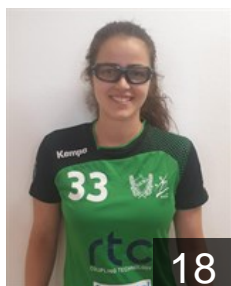

 POR
Gomes Carolina
Position: Wing
Place of birth: Leiria
Date of birth: 20.04.1996
Height: 165 cm

 POR
Joao Sofia
Position: Goalkeeper
Place of birth: Leiria
Date of birth: 13.06.1995
Height: 175 cm

 POR
Neves Ana Rita
Position: Centre Back
Place of birth: Gaia
Date of birth: 14.06.1996
Height: 164 cm

CLUB COMPETITIONS - DELEGATION LIST

Women's European Cup - Challenge Cup 2019/20

 POR SIR 1MAIO/CJB - Players

 POR

Nobre Mafalda

Position: Goalkeeper
Place of birth: leiria
Date of birth: 22.01.2000
Height: 174 cm

12

 POR

Norte Diana

Position: Left Wing
Place of birth: marina grande
Date of birth: 21.09.1999
Height: 167 cm

9

 POR

Oliveira Barbara

Position: Right Back
Place of birth: leiria
Date of birth: 02.05.2000
Height: 171 cm

18

 POR

Periquito Luana

Position: Right Back
Place of birth: Nazare
Date of birth: 13.08.1999
Height: 163 cm

33

 POR

Pires Ines

Position: Right Wing
Place of birth: leiria
Date of birth: 08.01.2003
Height: 158 cm