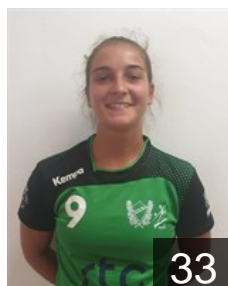

CLUB COMPETITIONS - DELEGATION LIST

Women's European Cup - Challenge Cup 2019/20

 POR SIR 1MAIO/CJB - Players

 POR

Nobre Mafalda

Position: Goalkeeper
Place of birth: leiria
Date of birth: 22.01.2000
Height: 174 cm

12

 POR

Norte Diana

Position: Left Wing
Place of birth: marina grande
Date of birth: 21.09.1999
Height: 167 cm

9

 POR

Oliveira Barbara

Position: Right Back
Place of birth: leiria
Date of birth: 02.05.2000
Height: 171 cm

18

 POR

Periquito Luana

Position: Right Back
Place of birth: Nazare
Date of birth: 13.08.1999
Height: 163 cm

33

 POR

Pires Ines

Position: Right Wing
Place of birth: leiria
Date of birth: 08.01.2003
Height: 158 cm

20

 POR

Pirracca Matilde

Position: Left Back
Place of birth: leiria
Date of birth: 13.11.2003
Height: 168 cm

26

 POR

Roque Ariana

Position: Goalkeeper
Place of birth: leiria
Date of birth: 20.10.2000
Height: 170 cm