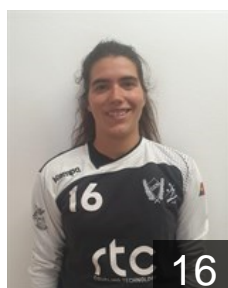

18

 POR

Periquito Luana

Position: Right Back
Place of birth: Nazare
Date of birth: 13.08.1999
Height: 163 cm

33

 POR

Pires Ines

Position: Right Wing
Place of birth: leiria
Date of birth: 08.01.2003
Height: 158 cm

20

 POR

Pirracca Matilde

Position: Left Back
Place of birth: leiria
Date of birth: 13.11.2003
Height: 168 cm

26

 POR

Roque Ariana

Position: Goalkeeper
Place of birth: leiria
Date of birth: 20.10.2000
Height: 170 cm

1

 POR

Santos Beatriz

Position: Left Back
Place of birth: Leiria
Date of birth: 06.07.1992
Height: 172 cm

13

 POR

Santos Carolina

Position: Right Back
Place of birth: leiria
Date of birth: 24.08.2003
Height: 168 cm

10

 POR

Silva Ana Isabel

Position: Goalkeeper
Place of birth: Leiria
Date of birth: 10.06.1995
Height: 165 cm

16

 POR

Silva Catarina

Position: Centre Back
Place of birth: Alcobaca
Date of birth: 15.05.2002
Height: 166 cm