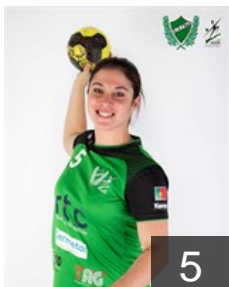

10

 POR

Silva Ana Isabel

Position: Goalkeeper
Place of birth: Leiria
Date of birth: 10.06.1995
Height: 165 cm

16

 POR

Silva Catarina

Position: Centre Back
Place of birth: Alcobaca
Date of birth: 15.05.2002
Height: 166 cm

8

 POR

Silva Joana

Position: Left Wing
Place of birth: leiria
Date of birth: 28.02.2002
Height: 169 cm

43

CLUB COMPETITIONS - DELEGATION LIST

Women's European Cup - Challenge Cup 2019/20

 POR SIR 1MAIO/CJB - Players

 POR

Sousa Mariana

Position: Right Back
Place of birth: Funchal
Date of birth: 19.09.1996
Height: 174 cm

 MDA

Talmaci Mihaela

Position: Left Back
Place of birth: Moldavia
Date of birth: 20.04.1993
Height: 173 cm