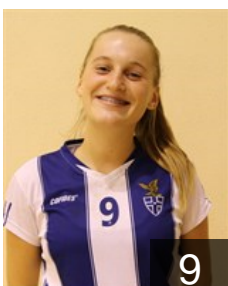

CLUB COMPETITIONS - DELEGATION LIST

Women's European Cup - Challenge Cup 2019/20

 POR CS Madeira - Players

 POR
Abreu Andrade Vieira A.
Position: Line Player
Place of birth: Funchal
Date of birth: 16.03.1983
Height: 166 cm

 POR
Abreu Kourdoulos M.
Position: Left Wing
Place of birth: London
Date of birth: 18.04.1993
Height: 167 cm

 POR
Abreu Leça Rodrigues M.
Position: Left Back
Place of birth: Funchal
Date of birth: 26.11.1992
Height: 171 cm

 POR
Andrade Gouveia J.
Position: Line Player
Place of birth: Funchal
Date of birth: 04.11.1993
Height: 162 cm

 POR
Camacho Fortunato Maria
Position: Right Wing
Place of birth: Funchal
Date of birth: 04.03.2003
Height: 160 cm

 POR
Campos Sousa Sara
Position: Right Back
Place of birth: Funchal
Date of birth: 26.01.1995
Height: 175 cm

 POR
Correia Visinho Beatriz Jose
Position: Left Back
Place of birth: Funchal
Date of birth: 08.09.2002
Height: 170 cm