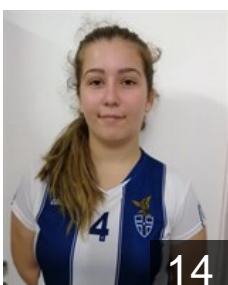

 POR
Abreu Kourdoulos M.
Position: Left Wing
Place of birth: London
Date of birth: 18.04.1993
Height: 167 cm

 POR
Abreu Leça Rodrigues M.
Position: Left Back
Place of birth: Funchal
Date of birth: 26.11.1992
Height: 171 cm

 POR
Andrade Gouveia J.
Position: Line Player
Place of birth: Funchal
Date of birth: 04.11.1993
Height: 162 cm

 POR
Camacho Fortunato Maria
Position: Right Wing
Place of birth: Funchal
Date of birth: 04.03.2003
Height: 160 cm

 POR
Campos Sousa Sara
Position: Right Back
Place of birth: Funchal
Date of birth: 26.01.1995
Height: 175 cm

 POR
Correia Visinho Beatriz Jose
Position: Left Back
Place of birth: Funchal
Date of birth: 08.09.2002
Height: 170 cm

 POR
Côte Ascensão C.
Position: Right Wing
Place of birth: Funchal
Date of birth: 22.09.1992
Height: 170 cm

 POR
De Freitas Pereira A.
Position: Centre Back
Place of birth: Funchal
Date of birth: 08.05.2003
Height: 169 cm