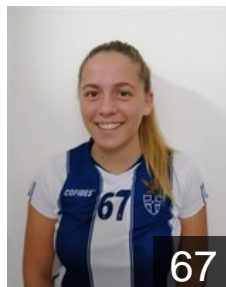

 POR
Silveira Abreu Marta
Position: Line Player
Place of birth: Funchal
Date of birth: 25.04.2002
Height: 163 cm

 POR
Teixeira Araujo Marisa
Position: Right Wing
Place of birth: Funchal
Date of birth: 03.11.2001
Height: 167 cm

CLUB COMPETITIONS - DELEGATION LIST

Women's European Cup - Challenge Cup 2019/20

 POR CS Madeira - Players

 POR

Teixeira Carmelo L.

Position: Left Wing

Place of birth: Funchal

Date of birth: 08.09.2003

Height: 161 cm

 POR

Velosa Goncalves Madalena

Position: Left Wing

Place of birth: Funchal

Date of birth: 25.09.2003

Height: 167 cm

 POR

Vieira Franco Ana Filipa

Position: Centre Back

Place of birth: Funchal

Date of birth: 04.08.1982

Height: 166 cm

TEAM OFFICIALS

 POR

Carvalho Alvares de Freitas