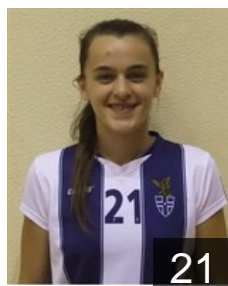

CLUB COMPETITIONS - DELEGATION LIST

Women's European Cup - Challenge Cup 2019/20

 POR CS Madeira - Players

 POR
Abreu Andrade Vieira A.
Position: Line Player
Place of birth: Funchal
Date of birth: 16.03.1983
Height: 166 cm

 POR
Abreu Kourdoulos M.
Position: Left Wing
Place of birth: London
Date of birth: 18.04.1993
Height: 167 cm

 POR
Abreu Leça Rodrigues M.
Position: Left Back
Place of birth: Funchal
Date of birth: 26.11.1992
Height: 171 cm

 POR
Andrade Gouveia J.
Position: Line Player
Place of birth: Funchal
Date of birth: 04.11.1993
Height: 162 cm

 POR
Camacho Fortunato Maria
Position: Right Wing
Place of birth: Funchal
Date of birth: 04.03.2003
Height: 160 cm