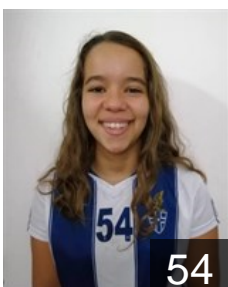

CLUB COMPETITIONS - DELEGATION LIST

Women's European Cup - Challenge Cup 2019/20

 POR CS Madeira - Players

 POR
Abreu Andrade Vieira A.
Position: Line Player
Place of birth: Funchal
Date of birth: 16.03.1983
Height: 166 cm

 POR
Abreu Kourdoulos M.
Position: Left Wing
Place of birth: London
Date of birth: 18.04.1993
Height: 167 cm

 POR
Abreu Leça Rodrigues M.
Position: Left Back
Place of birth: Funchal
Date of birth: 26.11.1992
Height: 171 cm

 POR
Andrade Gouveia J.
Position: Line Player
Place of birth: Funchal
Date of birth: 04.11.1993
Height: 162 cm

 POR
Camacho Fortunato Maria
Position: Right Wing
Place of birth: Funchal
Date of birth: 04.03.2003
Height: 160 cm