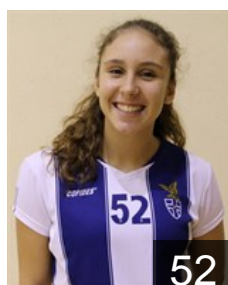

 POR
Margarido Fernandes Alice
Position: Centre Back
Place of birth: Funchal
Date of birth: 13.02.2003
Height: 166 cm

 POR
Moniz Ramos Sandra
Position: Left Back
Place of birth: Funchal
Date of birth: 11.08.2001
Height: 169 cm

 POR
Pereira Nobrega P.
Position: Left Back
Place of birth: Funchal
Date of birth: 07.10.2001
Height: 173 cm

 POR
Quintal de Freitas Odete
Position: Right Wing
Place of birth: Funchal
Date of birth: 20.04.1982
Height: 170 cm

 POR
Ribeiro Joana
Position: Right Back
Place of birth: Funchal
Date of birth: 30.01.1995
Height: 171 cm

 POR
Rosário Abreu Leonor Sofia
Position: Centre Back
Place of birth: Funchal
Date of birth: 25.07.1999
Height: 158 cm

 POR
Silva Nunes Nádia Catarina
Position: Goalkeeper
Place of birth: Funchal
Date of birth: 20.04.1996
Height: 166 cm

 POR
Silva Ramos Luna Isabela
Position: Line Player
Place of birth: Funchal
Date of birth: 11.06.2003
Height: 167 cm