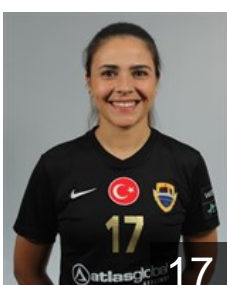

Iskenderoglu Serpil

Position: Centre Back
Place of birth: Istanbul
Date of birth: 15.07.1982
Height: 167 cm

RUS

Kayumova Renata

Position: Goalkeeper
Place of birth: Potsdam
Date of birth: 10.12.1991
Height: 185 cm

TUR

Özel Yeliz

Position: Back
Place of birth: Ankara
Date of birth: 06.03.1980
Height: 175 cm

SLO

Pandžic Amra

Position: Goalkeeper
Place of birth: Ljubljana
Date of birth: 20.09.1989
Height: 177 cm

ROU

Rombescu Anca Mihaela

Position: Goalkeeper
Place of birth: Drobeta-Turnu
Date of birth: 15.09.1985
Height: 172 cm

TUR

Sakizcan Fatmagül

Position: Left Wing
Place of birth: manisa
Date of birth: 31.03.1992
Height: 172 cm

CRO

Seric Andrea