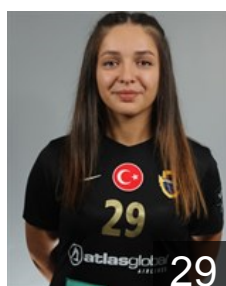

Iskenderoglu Serpil

Position: Centre Back
Place of birth: Istanbul
Date of birth: 15.07.1982
Height: 167 cm

RUS

Kayumova Renata

Position: Goalkeeper
Place of birth: Potsdam
Date of birth: 10.12.1991
Height: 185 cm

TUR

Özel Yeliz

Position: Back
Place of birth: Ankara
Date of birth: 06.03.1980
Height: 175 cm

SLO

Pandžic Amra

Position: Goalkeeper
Place of birth: Ljubljana
Date of birth: 20.09.1989
Height: 177 cm

ROU

Rombescu Anca Mihaela

Position: Goalkeeper
Place of birth: Drobeta-Turnu
Date of birth: 15.09.1985
Height: 172 cm

TUR

Sakizcan Fatmagül

Position: Left Wing
Place of birth: manisa
Date of birth: 31.03.1992
Height: 172 cm

CRO

Seric Andrea

Position: Line Player
Place of birth: Split
Date of birth: 03.08.1985
Height: 184 cm

TUR

Türkoglu Beyza Irem

Position: Right Wing
Place of birth: Ankara
Date of birth: 04.02.1997
Height: 175 cm

TUR

Tuzsuz Birgül