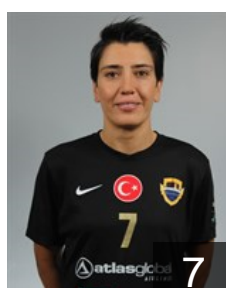

TUR

Coskun Ceren

Position: Line Player
Place of birth: AMASYA
Date of birth: 23.02.1992
Height: 171 cm

TUR

Güler Yasemin

Position: Right Wing
Place of birth: Konak
Date of birth: 10.04.1994
Height: 174 cm

TUR

Iskenderoglu Serpil

Position: Centre Back
Place of birth: Istanbul
Date of birth: 15.07.1982
Height: 167 cm

RUS

Kayumova Renata

Position: Goalkeeper
Place of birth: Potsdam
Date of birth: 10.12.1991
Height: 185 cm

TUR

Özel Yeliz

Position: Back
Place of birth: Ankara
Date of birth: 06.03.1980
Height: 175 cm

SLO

Pandžic Amra

Position: Goalkeeper
Place of birth: Ljubljana
Date of birth: 20.09.1989
Height: 177 cm

ROU

Rombescu Anca Mihaela

Position: Goalkeeper
Place of birth: Drobeta-Turnu
Date of birth: 15.09.1985
Height: 172 cm

TUR

Sakizcan Fatmagül

Position: Left Wing
Place of birth: manisa
Date of birth: 31.03.1992
Height: 172 cm

CRO

Seric Andrea