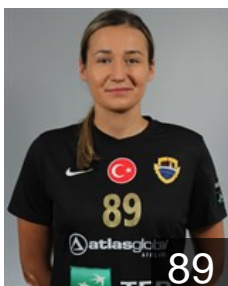

Position: Line Player
Place of birth: kastamonu
Date of birth: 02.04.2002
Height: 174 cm

CLUB COMPETITIONS - DELEGATION LIST

2019/20 DELO WOMEN'S EHF Champions League

WOMEN'S

 TUR Kastamonu Belediyesi GSK - Players

 RUS

Uskova Yana

Position: Right Wing
Place of birth: Maykop
Date of birth: 28.09.1985
Height: 167 cm

 TUR

Vashchuk Olha

Position: Right Wing
Place of birth: Zaporozje
Date of birth: 13.08.1987
Height: 179 cm

 POL

Woloszyk Joanna

Position: Left Back
Place of birth: SZTUM
Date of birth: 19.01.1995
Height: 183 cm

 TUR

Yilmaz Betül

Position: Left Back
Place of birth: gebze
Date of birth: 31.10.1988
Height: 178 cm

Left Club