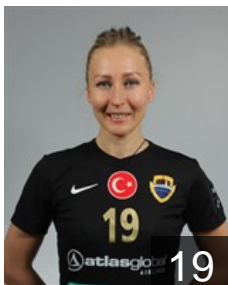

Position: Goalkeeper
Place of birth: Drobeta-Turnu
Date of birth: 15.09.1985
Height: 172 cm

TUR

Sakizcan Fatmagül

Position: Left Wing
Place of birth: manisa
Date of birth: 31.03.1992
Height: 172 cm

CRO

Seric Andrea

Position: Line Player
Place of birth: Split
Date of birth: 03.08.1985
Height: 184 cm

TUR

Türkoglu Beyza Irem

Position: Right Wing
Place of birth: Ankara
Date of birth: 04.02.1997
Height: 175 cm

TUR

Tuzsuz Birgül

Position: Line Player
Place of birth: kastamonu
Date of birth: 02.04.2002
Height: 174 cm

CLUB COMPETITIONS - DELEGATION LIST

2019/20 DELO WOMEN'S EHF Champions League

WOMEN'S

 TUR Kastamonu Belediyesi GSK - Players

 RUS

Uskova Yana

Position: Right Wing
Place of birth: Maykop
Date of birth: 28.09.1985
Height: 167 cm

 TUR

Vashchuk Olha

Position: Right Wing
Place of birth: Zaporozje
Date of birth: 13.08.1987
Height: 179 cm