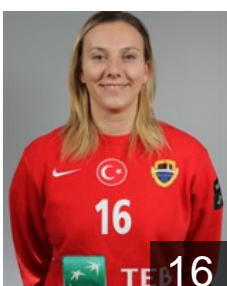

TUR

Coskun Ceren

Position: Line Player
Place of birth: AMASYA
Date of birth: 23.02.1992
Height: 171 cm

TUR

Güler Yasemin

Position: Right Wing
Place of birth: Konak
Date of birth: 10.04.1994
Height: 174 cm

TUR

Iskenderoglu Serpil

Position: Centre Back
Place of birth: Istanbul
Date of birth: 15.07.1982
Height: 167 cm

RUS

Kayumova Renata

Position: Goalkeeper
Place of birth: Potsdam
Date of birth: 10.12.1991
Height: 185 cm

TUR

Özel Yeliz

Position: Back
Place of birth: Ankara
Date of birth: 06.03.1980
Height: 175 cm

SLO

Pandžic Amra

Position: Goalkeeper
Place of birth: Ljubljana
Date of birth: 20.09.1989
Height: 177 cm

ROU

Rombescu Anca Mihaela

Position: Goalkeeper
Place of birth: Drobeta-Turnu
Date of birth: 15.09.1985
Height: 172 cm

TUR

Sakizcan Fatmagül

Position: Left Wing
Place of birth: manisa
Date of birth: 31.03.1992
Height: 172 cm

CRO

Seric Andrea