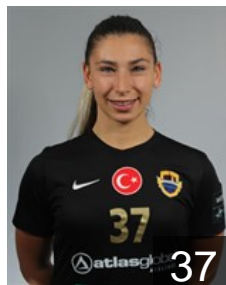

CLUB COMPETITIONS - DELEGATION LIST

2019/20 DELO WOMEN'S EHF Champions League

WOMEN'S

TUR Kastamonu Belediyesi GSK - Players

TUR

AYDIN ELIF SILA

Position: Left Wing
Place of birth: Ankara
Date of birth: 11.04.1996
Height: 170 cm

TUR

Coskun Ceren

Position: Line Player
Place of birth: AMASYA
Date of birth: 23.02.1992
Height: 171 cm

TUR

Güler Yasemin

Position: Right Wing
Place of birth: Konak
Date of birth: 10.04.1994
Height: 174 cm

TUR

Iskenderoglu Serpil

Position: Centre Back
Place of birth: Istanbul
Date of birth: 15.07.1982
Height: 167 cm

RUS

Kayumova Renata

Position: Goalkeeper
Place of birth: Potsdam
Date of birth: 10.12.1991
Height: 185 cm