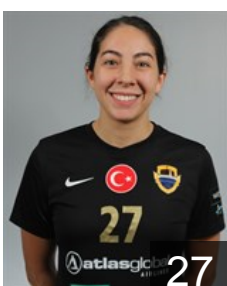

Iskenderoglu Serpil

Position: Centre Back
Place of birth: Istanbul
Date of birth: 15.07.1982
Height: 167 cm

RUS

Kayumova Renata

Position: Goalkeeper
Place of birth: Potsdam
Date of birth: 10.12.1991
Height: 185 cm

TUR

Özel Yeliz

Position: Back
Place of birth: Ankara
Date of birth: 06.03.1980
Height: 175 cm

SLO

Pandžic Amra

Position: Goalkeeper
Place of birth: Ljubljana
Date of birth: 20.09.1989
Height: 177 cm

ROU

Rombescu Anca Mihaela

Position: Goalkeeper
Place of birth: Drobeta-Turnu
Date of birth: 15.09.1985
Height: 172 cm

TUR

Sakizcan Fatmagül

Position: Left Wing
Place of birth: manisa
Date of birth: 31.03.1992
Height: 172 cm

CRO

Seric Andrea

Position: Line Player
Place of birth: Split
Date of birth: 03.08.1985
Height: 184 cm

TUR

Türkoglu Beyza Irem

Position: Right Wing
Place of birth: Ankara
Date of birth: 04.02.1997
Height: 175 cm

TUR

Tuzsuz Birgül