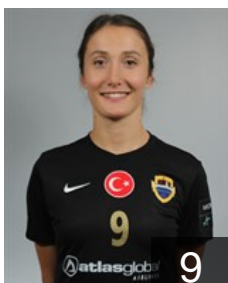

Position: Line Player
Place of birth: kastamonu
Date of birth: 02.04.2002
Height: 174 cm

CLUB COMPETITIONS - DELEGATION LIST

2019/20 DELO WOMEN'S EHF Champions League

WOMEN'S

 TUR Kastamonu Belediyesi GSK - Players

 RUS

Uskova Yana

Position: Right Wing
Place of birth: Maykop
Date of birth: 28.09.1985
Height: 167 cm

 TUR

Vashchuk Olha

Position: Right Wing
Place of birth: Zaporozje
Date of birth: 13.08.1987
Height: 179 cm

 POL

Woloszyk Joanna

Position: Left Back
Place of birth: SZTUM
Date of birth: 19.01.1995
Height: 183 cm

 TUR

Yilmaz Betül

Position: Left Back
Place of birth: gebze
Date of birth: 31.10.1988
Height: 178 cm

Left Club

 TUR

Iskit Asli

Position: Left Back
Place of birth: Urla
Date of birth: 07.12.1993
Height: 178 cm

Left Club on 17.06.2020

TEAM OFFICIALS

 TUR

Asci Huseyin

Date of birth: 17.10.1970