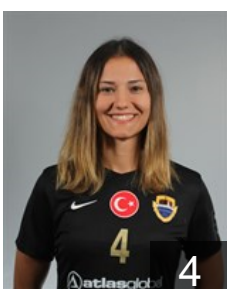

CLUB COMPETITIONS - DELEGATION LIST

2019/20 DELO WOMEN'S EHF Champions League

WOMEN'S

TUR Kastamonu Belediyesi GSK - Players

TUR

AYDIN ELIF SILA

Position: Left Wing
Place of birth: Ankara
Date of birth: 11.04.1996
Height: 170 cm

TUR

Coskun Ceren

Position: Line Player
Place of birth: AMASYA
Date of birth: 23.02.1992
Height: 171 cm

TUR

Güler Yasemin

Position: Right Wing
Place of birth: Konak
Date of birth: 10.04.1994
Height: 174 cm

TUR

Iskenderoglu Serpil

Position: Centre Back
Place of birth: Istanbul
Date of birth: 15.07.1982
Height: 167 cm

RUS

Kayumova Renata

Position: Goalkeeper
Place of birth: Potsdam
Date of birth: 10.12.1991
Height: 185 cm