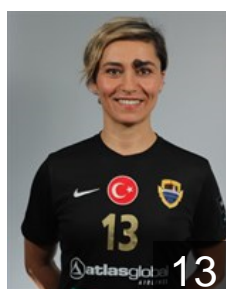

CLUB COMPETITIONS - DELEGATION LIST

2019/20 DELO WOMEN'S EHF Champions League

WOMEN'S

TUR Kastamonu Belediyesi GSK - Players

TUR

AYDIN ELIF SILA

Position: Left Wing
Place of birth: Ankara
Date of birth: 11.04.1996
Height: 170 cm

TUR

Coskun Ceren

Position: Line Player
Place of birth: AMASYA
Date of birth: 23.02.1992
Height: 171 cm

TUR

Güler Yasemin

Position: Right Wing
Place of birth: Konak
Date of birth: 10.04.1994
Height: 174 cm

TUR

Iskenderoglu Serpil

Position: Centre Back
Place of birth: Istanbul
Date of birth: 15.07.1982
Height: 167 cm

RUS

Kayumova Renata

Position: Goalkeeper
Place of birth: Potsdam
Date of birth: 10.12.1991
Height: 185 cm

TUR

Özel Yeliz

Position: Back
Place of birth: Ankara
Date of birth: 06.03.1980
Height: 175 cm

SLO

Pandžic Amra

Position: Goalkeeper
Place of birth: Ljubljana
Date of birth: 20.09.1989
Height: 177 cm

ROU

Rombescu Anca Mihaela