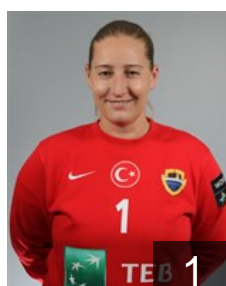

Iskenderoglu Serpil

Position: Centre Back
Place of birth: Istanbul
Date of birth: 15.07.1982
Height: 167 cm

RUS

Kayumova Renata

Position: Goalkeeper
Place of birth: Potsdam
Date of birth: 10.12.1991
Height: 185 cm

TUR

Özel Yeliz

Position: Back
Place of birth: Ankara
Date of birth: 06.03.1980
Height: 175 cm

SLO

Pandžic Amra

Position: Goalkeeper
Place of birth: Ljubljana
Date of birth: 20.09.1989
Height: 177 cm

ROU

Rombescu Anca Mihaela

Position: Goalkeeper
Place of birth: Drobeta-Turnu
Date of birth: 15.09.1985
Height: 172 cm

TUR

Sakizcan Fatmagül

Position: Left Wing
Place of birth: manisa
Date of birth: 31.03.1992
Height: 172 cm

CRO

Seric Andrea