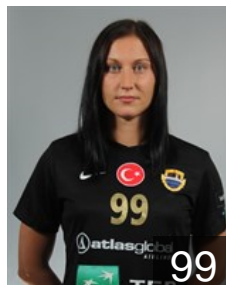

Position: Line Player
Place of birth: Split
Date of birth: 03.08.1985
Height: 184 cm

TUR

Türkoglu Beyza Irem

Position: Right Wing
Place of birth: Ankara
Date of birth: 04.02.1997
Height: 175 cm

TUR

Tuzsuz Birgül

Position: Line Player
Place of birth: kastamonu
Date of birth: 02.04.2002
Height: 174 cm

CLUB COMPETITIONS - DELEGATION LIST

2019/20 DELO WOMEN'S EHF Champions League

WOMEN'S

 TUR Kastamonu Belediyesi GSK - Players

 RUS

Uskova Yana

Position: Right Wing
Place of birth: Maykop
Date of birth: 28.09.1985
Height: 167 cm

 TUR

Vashchuk Olha

Position: Right Wing
Place of birth: Zaporozje
Date of birth: 13.08.1987
Height: 179 cm