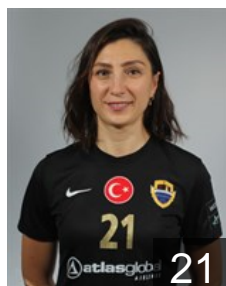

Position: Line Player
Place of birth: kastamonu
Date of birth: 02.04.2002
Height: 174 cm

CLUB COMPETITIONS - DELEGATION LIST

2019/20 DELO WOMEN'S EHF Champions League

WOMEN'S

 TUR Kastamonu Belediyesi GSK - Players

 RUS

Uskova Yana

Position: Right Wing
Place of birth: Maykop
Date of birth: 28.09.1985
Height: 167 cm

 TUR

Vashchuk Olha

Position: Right Wing
Place of birth: Zaporozje
Date of birth: 13.08.1987
Height: 179 cm

 POL

Woloszyk Joanna

Position: Left Back
Place of birth: SZTUM
Date of birth: 19.01.1995
Height: 183 cm

 TUR

Yilmaz Betül

Position: Left Back
Place of birth: gebze
Date of birth: 31.10.1988
Height: 178 cm

Left Club