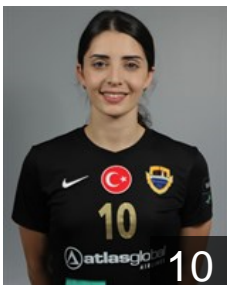

CLUB COMPETITIONS - DELEGATION LIST

2019/20 DELO WOMEN'S EHF Champions League

WOMEN'S

TUR Kastamonu Belediyesi GSK - Players

TUR

AYDIN ELIF SILA

Position: Left Wing
Place of birth: Ankara
Date of birth: 11.04.1996
Height: 170 cm

TUR

Coskun Ceren

Position: Line Player
Place of birth: AMASYA
Date of birth: 23.02.1992
Height: 171 cm

TUR

Güler Yasemin

Position: Right Wing
Place of birth: Konak
Date of birth: 10.04.1994
Height: 174 cm

TUR

Iskenderoglu Serpil

Position: Centre Back
Place of birth: Istanbul
Date of birth: 15.07.1982
Height: 167 cm

RUS

Kayumova Renata

Position: Goalkeeper
Place of birth: Potsdam
Date of birth: 10.12.1991
Height: 185 cm

 TUR

Iskit Asli

Position: Left Back
Place of birth: Urla
Date of birth: 07.12.1993
Height: 178 cm

Left Club on 17.06.2020

TEAM OFFICIALS

 TUR

Asci Huseyin

Date of birth: 17.10.1970