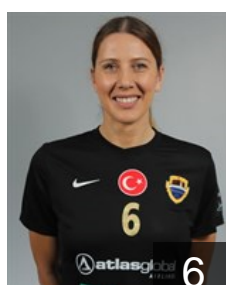

TUR

Coskun Ceren

Position: Line Player
Place of birth: AMASYA
Date of birth: 23.02.1992
Height: 171 cm

TUR

Güler Yasemin

Position: Right Wing
Place of birth: Konak
Date of birth: 10.04.1994
Height: 174 cm

TUR

Iskenderoglu Serpil

Position: Centre Back
Place of birth: Istanbul
Date of birth: 15.07.1982
Height: 167 cm

RUS

Kayumova Renata

Position: Goalkeeper
Place of birth: Potsdam
Date of birth: 10.12.1991
Height: 185 cm

TUR

Özel Yeliz

Position: Back
Place of birth: Ankara
Date of birth: 06.03.1980
Height: 175 cm

SLO

Pandžic Amra

Position: Goalkeeper
Place of birth: Ljubljana
Date of birth: 20.09.1989
Height: 177 cm

ROU

Rombescu Anca Mihaela

Position: Goalkeeper
Place of birth: Drobeta-Turnu
Date of birth: 15.09.1985
Height: 172 cm

TUR

Sakizcan Fatmagül

Position: Left Wing
Place of birth: manisa
Date of birth: 31.03.1992
Height: 172 cm

CRO

Seric Andrea