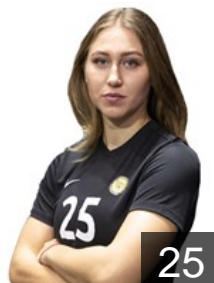

RUS

Bobrovnikova Vladlena

Position: Left Back
Place of birth: Krasnodar
Date of birth: 24.10.1987
Height: 183 cm

UKR

Borschenko Viktoriya

Position: Left Wing
Place of birth: Herson
Date of birth: 05.01.1986
Height: 170 cm

BRA

De Oliveira Pessoa M.

Position: Goalkeeper
Place of birth: Joao Pessoa
Date of birth: 11.09.1984
Height: 177 cm

RUS

Duleva Anastasiia

Position: Centre Back
Place of birth: Rostov-on-Don
Date of birth: 03.07.2000
Height: 176 cm

RUS

Frolova Yaroslava

Position: Centre Back
Place of birth: Volgograd
Date of birth: 18.05.1997
Height: 178 cm

RUS

Gabisova Galina

Position: Goalkeeper
Place of birth: Rostov-On-Don
Date of birth: 17.06.1985
Height: 180 cm