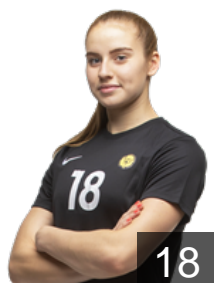

RUS

Kuznetsova Polina

Position: Left Wing
Place of birth: Shopokov
Date of birth: 10.06.1987
Height: 170 cm

RUS

Makeeva Ksenia

Position: Line Player
Place of birth: Ufa
Date of birth: 19.09.1990
Height: 182 cm

RUS

Managarova Iuliia

Position: Right Wing
Place of birth: Dnepropetrovsk
Date of birth: 27.09.1988
Height: 170 cm

CLUB COMPETITIONS - DELEGATION LIST

2019/20 DELO WOMEN'S EHF Champions League

WOMEN'S

 RUS Rostov-Don - Players

RUS

Maslova Valeriia

Position: Right Back
Place of birth: Rostov-on-Don
Date of birth: 23.01.2001
Height: 183 cm

RUS

Nikitina Irina

Position: Left Back
Place of birth: Togliatti
Date of birth: 21.03.1990
Height: 178 cm