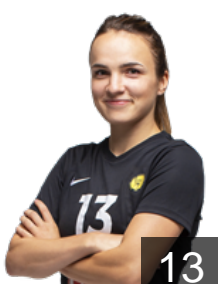

RUS

Sobkalo Valeria

Position: Right Wing
Place of birth: Ust-Labinsk
Date of birth: 08.06.2001
Height: 173 cm

RUS

Sudakova Marina

Position: Right Wing
Place of birth: Volgograd
Date of birth: 17.02.1989
Height: 164 cm

RUS

Tazhenova Milana

Position: Centre Back
Place of birth: Astrakhan
Date of birth: 06.03.1999
Height: 175 cm

RUS

Tkacheva Daria

Position: Goalkeeper
Place of birth: Rostov-on-Don
Date of birth: 21.11.2001
Height: 176 cm