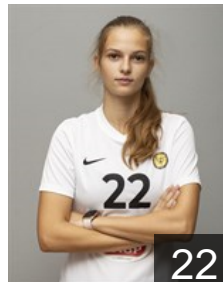

RUS

Smirnova Alexandra

Position: Left Wing
Place of birth: Moscow
Date of birth: 26.10.2001
Height: 175 cm