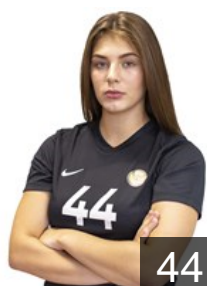

RUS

Shavman Anastasiya

Position: Left Back
Place of birth: Bryansk
Date of birth: 04.07.1999
Height: 175 cm

Left Club on 08.01.2020

TEAM OFFICIALS

ESP

Martin Cedres A.

Date of birth: 30.04.1968