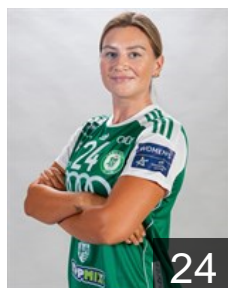

 NOR

Grimsbø Kari Aalvik

Position: Goalkeeper
Place of birth: Bergen
Date of birth: 04.01.1985
Height: 180 cm

 DEN

Hansen Anne Mette

Position: Left Back
Place of birth: Glostrup
Date of birth: 25.08.1994
Height: 177 cm

 HUN

Kiss Éva

Position: Goalkeeper
Place of birth: Debrecen
Date of birth: 10.07.1987
Height: 189 cm

CLUB COMPETITIONS - DELEGATION LIST

2019/20 DELO WOMEN'S EHF Champions League

WOMEN'S

 HUN Györi Audi ETO KC - Players

 CZE

Knedlikova Jana

Position: Right Wing
Place of birth: Praha
Date of birth: 22.06.1989
Height: 167 cm

 NOR

Kristiansen V.

Position: Left Back
Place of birth: Stavanger
Date of birth: 10.07.1990
Height: 175 cm

 HUN

Kürthi Laura

Position: Right Back
Place of birth: Győr
Date of birth: 16.03.2002
Height: 180 cm

 NOR

Kurtovic Amanda

Position: Right Back
Place of birth: Karlskrona
Date of birth: 25.07.1991
Height: 176 cm