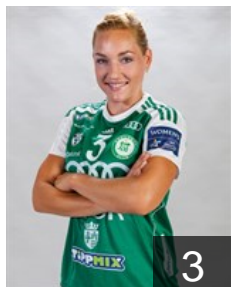

 NOR

Grimsbø Kari Aalvik

Position: Goalkeeper
Place of birth: Bergen
Date of birth: 04.01.1985
Height: 180 cm

 DEN

Hansen Anne Mette

Position: Left Back
Place of birth: Glostrup
Date of birth: 25.08.1994
Height: 177 cm

 HUN

Kiss Éva

Position: Goalkeeper
Place of birth: Debrecen
Date of birth: 10.07.1987
Height: 189 cm

CLUB COMPETITIONS - DELEGATION LIST

2019/20 DELO WOMEN'S EHF Champions League

WOMEN'S

 HUN Györi Audi ETO KC - Players

 CZE

Knedlikova Jana

Position: Right Wing
Place of birth: Praha
Date of birth: 22.06.1989
Height: 167 cm

 NOR

Kristiansen V.

Position: Left Back
Place of birth: Stavanger
Date of birth: 10.07.1990
Height: 175 cm

 HUN

Kürthi Laura

Position: Right Back
Place of birth: Győr
Date of birth: 16.03.2002
Height: 180 cm

 NOR

Kurtovic Amanda

Position: Right Back
Place of birth: Karlskrona
Date of birth: 25.07.1991
Height: 176 cm