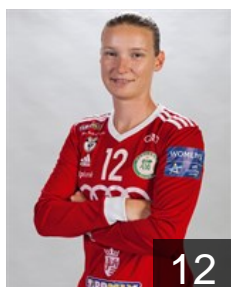

 CZE

Knedlikova Jana

Position: Right Wing
Place of birth: Praha
Date of birth: 22.06.1989
Height: 167 cm

 NOR

Kristiansen V.

Position: Left Back
Place of birth: Stavanger
Date of birth: 10.07.1990
Height: 175 cm

 HUN

Kürthi Laura

Position: Right Back
Place of birth: Győr
Date of birth: 16.03.2002
Height: 180 cm

 NOR

Kurtovic Amanda

Position: Right Back
Place of birth: Karlskrona
Date of birth: 25.07.1991
Height: 176 cm

 FRA

Leynaud A.

Position: Goalkeeper
Place of birth: Aubenas
Date of birth: 02.05.1986
Height: 178 cm

 HUN

Nemeth Zsuzsanna

Position: Goalkeeper
Place of birth: Szombathely
Date of birth: 10.08.2002
Height: 172 cm