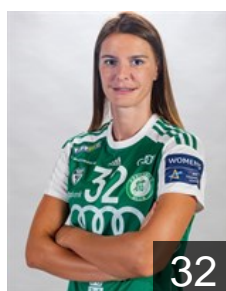

CLUB COMPETITIONS - DELEGATION LIST

2019/20 DELO WOMEN'S EHF Champions League

WOMEN'S

 HUN Györi Audi ETO KC - Players

 BRA

Amorim Taleska E.

Position: Left Back
Place of birth: Blumenau
Date of birth: 23.09.1986
Height: 186 cm

 HUN

Bódi Bernadett

Position: Right Wing
Place of birth: Szeged
Date of birth: 09.03.1986
Height: 175 cm

 NOR

Brattset Kari

Position: Line Player
Place of birth: Fredrikstad
Date of birth: 15.02.1991
Height: 183 cm

 MNE

Bulatovic Katarina

Position: Right Back
Place of birth: Kragujevac
Date of birth: 15.11.1984
Height: 186 cm

 FRA

Edwige Beatrice

Position: Line Player
Place of birth: Paris
Date of birth: 03.10.1988
Height: 182 cm

 HUN

Faluvégi Dorottya

Position: Right Wing
Place of birth: Budapest
Date of birth: 31.03.1998
Height: 170 cm

 HUN

Farkas Johanna

Position: Centre Back
Place of birth: Sárvár
Date of birth: 19.02.2002
Height: 166 cm