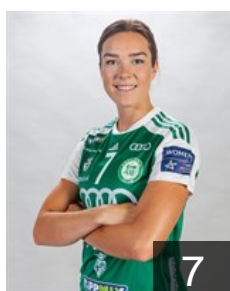

CLUB COMPETITIONS - DELEGATION LIST

2019/20 DELO WOMEN'S EHF Champions League

WOMEN'S

 HUN Györi Audi ETO KC - Players

 BRA

Amorim Taleska E.

Position: Left Back
Place of birth: Blumenau
Date of birth: 23.09.1986
Height: 186 cm

 HUN

Bódi Bernadett

Position: Right Wing
Place of birth: Szeged
Date of birth: 09.03.1986
Height: 175 cm

 NOR

Brattset Kari

Position: Line Player
Place of birth: Fredrikstad
Date of birth: 15.02.1991
Height: 183 cm

 MNE

Bulatovic Katarina

Position: Right Back
Place of birth: Kragujevac
Date of birth: 15.11.1984
Height: 186 cm

 FRA

Edwige Beatrice

Position: Line Player
Place of birth: Paris
Date of birth: 03.10.1988
Height: 182 cm

 HUN

Faluvégi Dorottya

Position: Right Wing
Place of birth: Budapest
Date of birth: 31.03.1998
Height: 170 cm

 HUN

Farkas Johanna

Position: Centre Back
Place of birth: Sárvár
Date of birth: 19.02.2002
Height: 166 cm