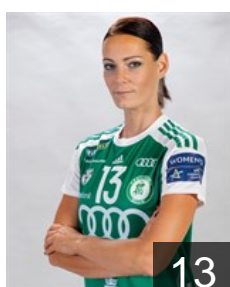

 MNE

Bulatovic Katarina

Position: Right Back
Place of birth: Kragujevac
Date of birth: 15.11.1984
Height: 186 cm

 FRA

Edwige Beatrice

Position: Line Player
Place of birth: Paris
Date of birth: 03.10.1988
Height: 182 cm

 HUN

Faluvégi Dorottya

Position: Right Wing
Place of birth: Budapest
Date of birth: 31.03.1998
Height: 170 cm

 HUN

Farkas Johanna

Position: Centre Back
Place of birth: Sárvár
Date of birth: 19.02.2002
Height: 166 cm

 HUN

Fodor Csenge Réka

Position: Left Wing
Place of birth: Keszthely
Date of birth: 23.04.1999
Height: 174 cm

 HUN

Görbicz Anita

Position: Centre Back
Place of birth: Veszprem
Date of birth: 13.05.1983
Height: 174 cm

 NOR

Grimsbø Kari Aalvik

Position: Goalkeeper
Place of birth: Bergen
Date of birth: 04.01.1985
Height: 180 cm

 DEN

Hansen Anne Mette

Position: Left Back
Place of birth: Glostrup
Date of birth: 25.08.1994
Height: 177 cm