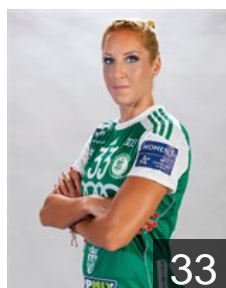

CLUB COMPETITIONS - DELEGATION LIST

2019/20 DELO WOMEN'S EHF Champions League

WOMEN'S

 HUN Györi Audi ETO KC - Players

 BRA

Amorim Taleska E.

Position: Left Back
Place of birth: Blumenau
Date of birth: 23.09.1986
Height: 186 cm

 HUN

Bódi Bernadett

Position: Right Wing
Place of birth: Szeged
Date of birth: 09.03.1986
Height: 175 cm

 NOR

Brattset Kari

Position: Line Player
Place of birth: Fredrikstad
Date of birth: 15.02.1991
Height: 183 cm

 MNE

Bulatovic Katarina

Position: Right Back
Place of birth: Kragujevac
Date of birth: 15.11.1984
Height: 186 cm

 FRA

Edwige Beatrice

Position: Line Player
Place of birth: Paris
Date of birth: 03.10.1988
Height: 182 cm