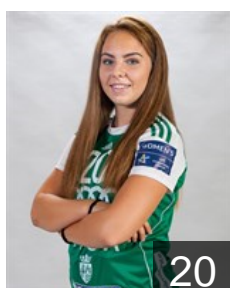

 HUN

Bódi Bernadett

Position: Right Wing
Place of birth: Szeged
Date of birth: 09.03.1986
Height: 175 cm

 NOR

Brattset Kari

Position: Line Player
Place of birth: Fredrikstad
Date of birth: 15.02.1991
Height: 183 cm

 MNE

Bulatovic Katarina

Position: Right Back
Place of birth: Kragujevac
Date of birth: 15.11.1984
Height: 186 cm

 FRA

Edwige Beatrice

Position: Line Player
Place of birth: Paris
Date of birth: 03.10.1988
Height: 182 cm

 HUN

Faluvégi Dorottya

Position: Right Wing
Place of birth: Budapest
Date of birth: 31.03.1998
Height: 170 cm

 HUN

Farkas Johanna

Position: Centre Back
Place of birth: Sárvár
Date of birth: 19.02.2002
Height: 166 cm