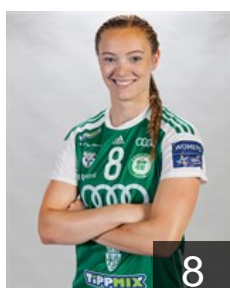

 HUN

Faluvégi Dorottya

Position: Right Wing
Place of birth: Budapest
Date of birth: 31.03.1998
Height: 170 cm

 HUN

Farkas Johanna

Position: Centre Back
Place of birth: Sárvár
Date of birth: 19.02.2002
Height: 166 cm

 HUN

Fodor Csenge Réka

Position: Left Wing
Place of birth: Keszthely
Date of birth: 23.04.1999
Height: 174 cm

 HUN

Görbicz Anita

Position: Centre Back
Place of birth: Veszprem
Date of birth: 13.05.1983
Height: 174 cm

 NOR

Grimsbø Kari Aalvik

Position: Goalkeeper
Place of birth: Bergen
Date of birth: 04.01.1985
Height: 180 cm

 DEN

Hansen Anne Mette

Position: Left Back
Place of birth: Glostrup
Date of birth: 25.08.1994
Height: 177 cm