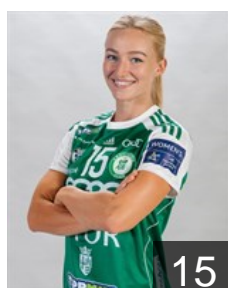

 HUN

Kürthi Laura

Position: Right Back
Place of birth: Győr
Date of birth: 16.03.2002
Height: 180 cm

 NOR

Kurtovic Amanda

Position: Right Back
Place of birth: Karlskrona
Date of birth: 25.07.1991
Height: 176 cm

 FRA

Leynaud A.

Position: Goalkeeper
Place of birth: Aubenas
Date of birth: 02.05.1986
Height: 178 cm

 HUN

Nemeth Zsuzsanna

Position: Goalkeeper
Place of birth: Szombathely
Date of birth: 10.08.2002
Height: 172 cm

 FRA

Nze Minko Estelle

Position: Centre Back
Place of birth: Saint-Sébastien-
Date of birth: 11.08.1991
Height: 176 cm

 NOR

Oftedal Stine Bredal

Position: Centre Back
Place of birth: Oslo
Date of birth: 25.09.1991
Height: 168 cm