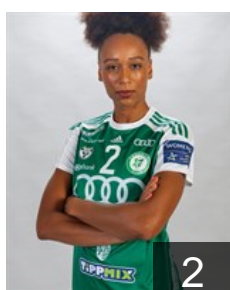

CLUB COMPETITIONS - DELEGATION LIST

2019/20 DELO WOMEN'S EHF Champions League

WOMEN'S

 HUN Györi Audi ETO KC - Players

 BRA

Amorim Taleska E.

Position: Left Back
Place of birth: Blumenau
Date of birth: 23.09.1986
Height: 186 cm

 HUN

Bódi Bernadett

Position: Right Wing
Place of birth: Szeged
Date of birth: 09.03.1986
Height: 175 cm

 NOR

Brattset Kari

Position: Line Player
Place of birth: Fredrikstad
Date of birth: 15.02.1991
Height: 183 cm

 MNE

Bulatovic Katarina

Position: Right Back
Place of birth: Kragujevac
Date of birth: 15.11.1984
Height: 186 cm

 FRA

Edwige Beatrice

Position: Line Player
Place of birth: Paris
Date of birth: 03.10.1988
Height: 182 cm