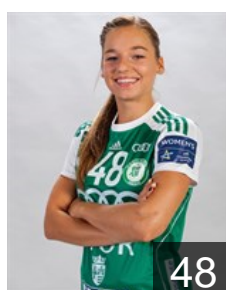

 HUN

Bódi Bernadett

Position: Right Wing
Place of birth: Szeged
Date of birth: 09.03.1986
Height: 175 cm

 NOR

Brattset Kari

Position: Line Player
Place of birth: Fredrikstad
Date of birth: 15.02.1991
Height: 183 cm

 MNE

Bulatovic Katarina

Position: Right Back
Place of birth: Kragujevac
Date of birth: 15.11.1984
Height: 186 cm

 FRA

Edwige Beatrice

Position: Line Player
Place of birth: Paris
Date of birth: 03.10.1988
Height: 182 cm

 HUN

Faluvégi Dorottya

Position: Right Wing
Place of birth: Budapest
Date of birth: 31.03.1998
Height: 170 cm

 HUN

Farkas Johanna

Position: Centre Back
Place of birth: Sárvár
Date of birth: 19.02.2002
Height: 166 cm

 HUN

Fodor Csenge Réka

Position: Left Wing
Place of birth: Keszthely
Date of birth: 23.04.1999
Height: 174 cm

 HUN

Görbicz Anita

Position: Centre Back
Place of birth: Veszprem
Date of birth: 13.05.1983
Height: 174 cm