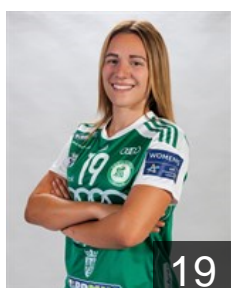

 FRA

Leynaud A.

Position: Goalkeeper
Place of birth: Aubenas
Date of birth: 02.05.1986
Height: 178 cm

 HUN

Nemeth Zsuzsanna

Position: Goalkeeper
Place of birth: Szombathely
Date of birth: 10.08.2002
Height: 172 cm

 FRA

Nze Minko Estelle

Position: Centre Back
Place of birth: Saint-Sébastien-
Date of birth: 11.08.1991
Height: 176 cm

 NOR

Oftedal Stine Bredal

Position: Centre Back
Place of birth: Oslo
Date of birth: 25.09.1991
Height: 168 cm

 HUN

Puhálák Szidónia

Position: Left Wing
Place of birth: Szeged
Date of birth: 05.07.1996
Height: 177 cm

 HUN

Toth Nikolett

Position: Goalkeeper
Place of birth: Komarno
Date of birth: 14.12.2001
Height: 192 cm

 HUN

Világos Diána

Position: Line Player
Place of birth: Győr
Date of birth: 01.03.2002
Height: 169 cm

CLUB COMPETITIONS - DELEGATION LIST

2019/20 DELO WOMEN'S EHF Champions League

 HUN Györi Audi ETO KC - Team Officials