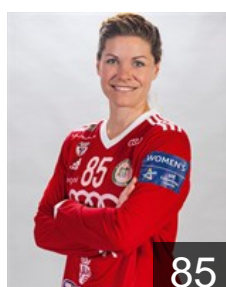

 HUN

Faluvégi Dorottya

Position: Right Wing
Place of birth: Budapest
Date of birth: 31.03.1998
Height: 170 cm

 HUN

Farkas Johanna

Position: Centre Back
Place of birth: Sárvár
Date of birth: 19.02.2002
Height: 166 cm

 HUN

Fodor Csenge Réka

Position: Left Wing
Place of birth: Keszthely
Date of birth: 23.04.1999
Height: 174 cm

 HUN

Görbicz Anita

Position: Centre Back
Place of birth: Veszprem
Date of birth: 13.05.1983
Height: 174 cm

 NOR

Grimsbø Kari Aalvik

Position: Goalkeeper
Place of birth: Bergen
Date of birth: 04.01.1985
Height: 180 cm

 DEN

Hansen Anne Mette

Position: Left Back
Place of birth: Glostrup
Date of birth: 25.08.1994
Height: 177 cm