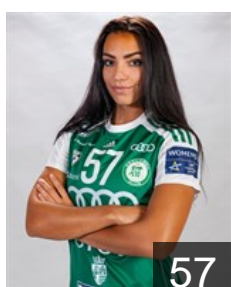

 HUN

Kürthi Laura

Position: Right Back
Place of birth: Győr
Date of birth: 16.03.2002
Height: 180 cm

 NOR

Kurtovic Amanda

Position: Right Back
Place of birth: Karlskrona
Date of birth: 25.07.1991
Height: 176 cm

 FRA

Leynaud A.

Position: Goalkeeper
Place of birth: Aubenas
Date of birth: 02.05.1986
Height: 178 cm

 HUN

Nemeth Zsuzsanna

Position: Goalkeeper
Place of birth: Szombathely
Date of birth: 10.08.2002
Height: 172 cm

 FRA

Nze Minko Estelle

Position: Centre Back
Place of birth: Saint-Sébastien-
Date of birth: 11.08.1991
Height: 176 cm

 NOR

Oftedal Stine Bredal

Position: Centre Back
Place of birth: Oslo
Date of birth: 25.09.1991
Height: 168 cm

 HUN

Puhálák Szidónia

Position: Left Wing
Place of birth: Szeged
Date of birth: 05.07.1996
Height: 177 cm

 HUN

Toth Nikolett

Position: Goalkeeper
Place of birth: Komarno
Date of birth: 14.12.2001
Height: 192 cm