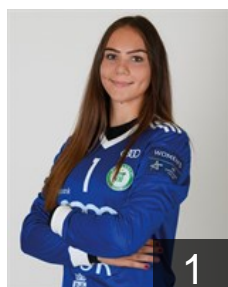

 CZE

Knedlikova Jana

Position: Right Wing
Place of birth: Praha
Date of birth: 22.06.1989
Height: 167 cm

 NOR

Kristiansen V.

Position: Left Back
Place of birth: Stavanger
Date of birth: 10.07.1990
Height: 175 cm

 HUN

Kürthi Laura

Position: Right Back
Place of birth: Győr
Date of birth: 16.03.2002
Height: 180 cm

 NOR

Kurtovic Amanda

Position: Right Back
Place of birth: Karlskrona
Date of birth: 25.07.1991
Height: 176 cm

 FRA

Leynaud A.

Position: Goalkeeper
Place of birth: Aubenas
Date of birth: 02.05.1986
Height: 178 cm

 HUN

Nemeth Zsuzsanna

Position: Goalkeeper
Place of birth: Szombathely
Date of birth: 10.08.2002
Height: 172 cm