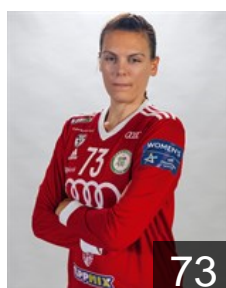

 HUN

Fodor Csenge Réka

Position: Left Wing
Place of birth: Keszthely
Date of birth: 23.04.1999
Height: 174 cm

 HUN

Görbicz Anita

Position: Centre Back
Place of birth: Veszprem
Date of birth: 13.05.1983
Height: 174 cm

 NOR

Grimsbø Kari Aalvik

Position: Goalkeeper
Place of birth: Bergen
Date of birth: 04.01.1985
Height: 180 cm

 DEN

Hansen Anne Mette

Position: Left Back
Place of birth: Glostrup
Date of birth: 25.08.1994
Height: 177 cm

 HUN

Kiss Éva

Position: Goalkeeper
Place of birth: Debrecen
Date of birth: 10.07.1987
Height: 189 cm

CLUB COMPETITIONS - DELEGATION LIST

2019/20 DELO WOMEN'S EHF Champions League

WOMEN'S

 HUN Györi Audi ETO KC - Players