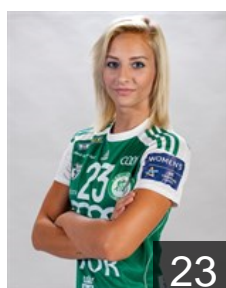

 MNE

Bulatovic Katarina

Position: Right Back
Place of birth: Kragujevac
Date of birth: 15.11.1984
Height: 186 cm

 FRA

Edwige Beatrice

Position: Line Player
Place of birth: Paris
Date of birth: 03.10.1988
Height: 182 cm

 HUN

Faluvégi Dorottya

Position: Right Wing
Place of birth: Budapest
Date of birth: 31.03.1998
Height: 170 cm

 HUN

Farkas Johanna

Position: Centre Back
Place of birth: Sárvár
Date of birth: 19.02.2002
Height: 166 cm

 HUN

Fodor Csenge Réka

Position: Left Wing
Place of birth: Keszthely
Date of birth: 23.04.1999
Height: 174 cm

 HUN

Görbicz Anita

Position: Centre Back
Place of birth: Veszprem
Date of birth: 13.05.1983
Height: 174 cm

 NOR

Grimsbø Kari Aalvik

Position: Goalkeeper
Place of birth: Bergen
Date of birth: 04.01.1985
Height: 180 cm

 DEN

Hansen Anne Mette

Position: Left Back
Place of birth: Glostrup
Date of birth: 25.08.1994
Height: 177 cm