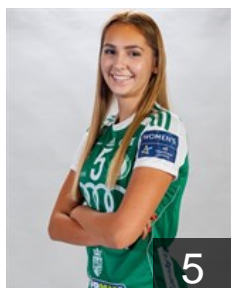

 HUN

Kiss Éva

Position: Goalkeeper
Place of birth: Debrecen
Date of birth: 10.07.1987
Height: 189 cm

CLUB COMPETITIONS - DELEGATION LIST

2019/20 DELO WOMEN'S EHF Champions League

WOMEN'S

 HUN Györi Audi ETO KC - Players

 CZE

Knedlikova Jana

Position: Right Wing
Place of birth: Praha
Date of birth: 22.06.1989
Height: 167 cm

 NOR

Kristiansen V.

Position: Left Back
Place of birth: Stavanger
Date of birth: 10.07.1990
Height: 175 cm

 HUN

Kürthi Laura

Position: Right Back
Place of birth: Győr
Date of birth: 16.03.2002
Height: 180 cm

 NOR

Kurtovic Amanda

Position: Right Back
Place of birth: Karlskrona
Date of birth: 25.07.1991
Height: 176 cm

 FRA

Leynaud A.

Position: Goalkeeper
Place of birth: Aubenas
Date of birth: 02.05.1986
Height: 178 cm

 HUN

Nemeth Zsuzsanna

Position: Goalkeeper
Place of birth: Szombathely
Date of birth: 10.08.2002
Height: 172 cm