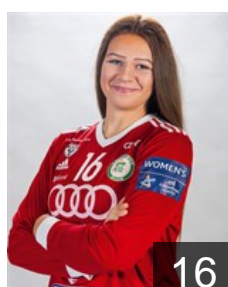

 HUN

Kürthi Laura

Position: Right Back
Place of birth: Győr
Date of birth: 16.03.2002
Height: 180 cm

 NOR

Kurtovic Amanda

Position: Right Back
Place of birth: Karlskrona
Date of birth: 25.07.1991
Height: 176 cm

 FRA

Leynaud A.

Position: Goalkeeper
Place of birth: Aubenas
Date of birth: 02.05.1986
Height: 178 cm

 HUN

Nemeth Zsuzsanna

Position: Goalkeeper
Place of birth: Szombathely
Date of birth: 10.08.2002
Height: 172 cm

 FRA

Nze Minko Estelle

Position: Centre Back
Place of birth: Saint-Sébastien-
Date of birth: 11.08.1991
Height: 176 cm

 NOR

Oftedal Stine Bredal

Position: Centre Back
Place of birth: Oslo
Date of birth: 25.09.1991
Height: 168 cm

 HUN

Puhálák Szidónia

Position: Left Wing
Place of birth: Szeged
Date of birth: 05.07.1996
Height: 177 cm

 HUN

Toth Nikolett

Position: Goalkeeper
Place of birth: Komarno
Date of birth: 14.12.2001
Height: 192 cm