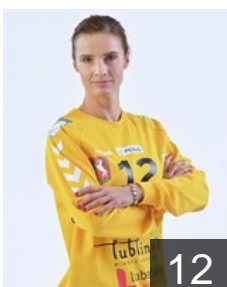

POL

Gawlik Weronika

Position: Goalkeeper
Place of birth: Gliwice
Date of birth: 20.10.1986
Height: 180 cm