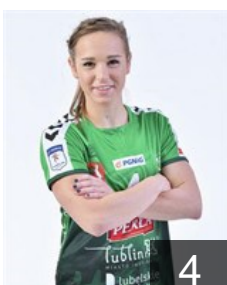

## Gega Marta

Position: Left Back  
Place of birth: Bielawa  
Date of birth: 16.04.1986  
Height: 184 cm

 POL

## Kochaniak Karolina

Position: Back  
Place of birth: Szczecin  
Date of birth: 05.07.1995  
Height: 175 cm

 POL

## Krolikowska Patrycja

Position: Right Wing  
Place of birth: Lodz  
Date of birth: 15.05.1992  
Height: 160 cm

 POL

## Labuda Aneta

Position: Right Wing  
Place of birth: Zary  
Date of birth: 07.01.1995  
Height: 160 cm

 POL