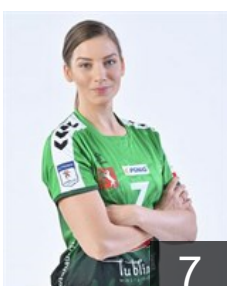

## Krolikowska Patrycja

Position: Right Wing  
Place of birth: Lodz  
Date of birth: 15.05.1992  
Height: 160 cm

 POL

## Labuda Aneta

Position: Right Wing  
Place of birth: Zary  
Date of birth: 07.01.1995  
Height: 160 cm

 POL

## Matuszczyk Sylwia

Position: Line Player  
Place of birth: Zory  
Date of birth: 11.06.1992  
Height: 172 cm

 DEN