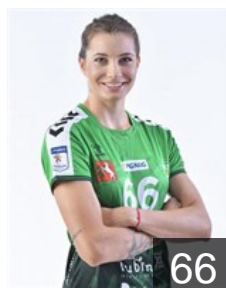

## Nosek Natalia

Position: Right Back  
Place of birth: Kraków  
Date of birth: 20.04.1998  
Height: 179 cm

 POL

## Nozka Monika

Position: Goalkeeper  
Place of birth: Lublin  
Date of birth: 15.02.1982  
Height: 175 cm

 POL

## Olek Aleksandra

Position: Line Player  
Place of birth: Lublin  
Date of birth: 31.10.2000  
Height: 179 cm

 POL