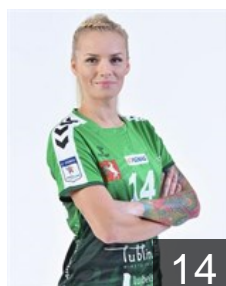

## Gawlik Weronika

Position: Goalkeeper  
Place of birth: Gliwice  
Date of birth: 20.10.1986  
Height: 180 cm

 POL

## Gega Marta

Position: Left Back  
Place of birth: Bielawa  
Date of birth: 16.04.1986  
Height: 184 cm

 POL

## Kochaniak Karolina

Position: Back  
Place of birth: Szczecin  
Date of birth: 05.07.1995  
Height: 175 cm

 POL

## Krolikowska Patrycja

Position: Right Wing  
Place of birth: Lodz  
Date of birth: 15.05.1992  
Height: 160 cm

 POL