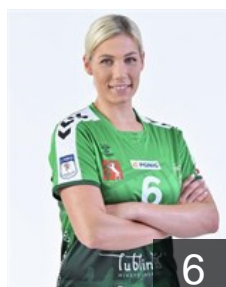

## Olek Aleksandra

Position: Line Player  
Place of birth: Lublin  
Date of birth: 31.10.2000  
Height: 179 cm

 POL

## Rosiak Aleksandra

Position: Left Back  
Place of birth: Lubin  
Date of birth: 07.07.1997  
Height: 177 cm

 POL

## Stasiak Malgorzata

Position: Right Back  
Place of birth: Skwierzyna  
Date of birth: 05.11.1988  
Height: 177 cm

 POL