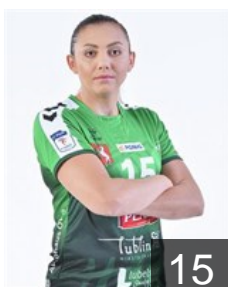

## Nozka Monika

Position: Goalkeeper  
Place of birth: Lublin  
Date of birth: 15.02.1982  
Height: 175 cm

 POL

## Olek Aleksandra

Position: Line Player  
Place of birth: Lublin  
Date of birth: 31.10.2000  
Height: 179 cm

 POL

## Rosiak Aleksandra

Position: Left Back  
Place of birth: Lubin  
Date of birth: 07.07.1997  
Height: 177 cm

 POL