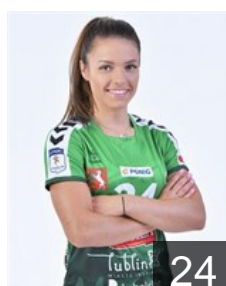

## Labuda Aneta

Position: Right Wing  
Place of birth: Zary  
Date of birth: 07.01.1995  
Height: 160 cm

 POL

## Matuszczyk Sylwia

Position: Line Player  
Place of birth: Zory  
Date of birth: 11.06.1992  
Height: 172 cm

 DEN

## Moldrup Mia Marie Tarp

Position: Right Back  
Place of birth: ESBJERG  
Date of birth: 06.04.1991  
Height: 180 cm

 POL