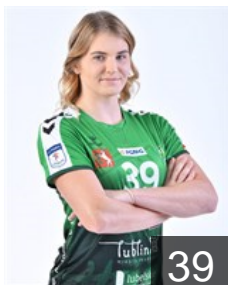

CLUB COMPETITIONS - DELEGATION LIST

2019/20 DELO WOMEN'S EHF Champions League

WOMEN'S

POL PGE MKS EI-Volt Lublin - Players

POL

Nosek Natalia

Position: Right Back
Place of birth: Kraków
Date of birth: 20.04.1998
Height: 179 cm