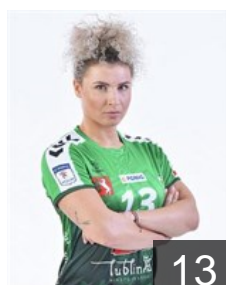

## Kochaniak Karolina

Position: Back  
Place of birth: Szczecin  
Date of birth: 05.07.1995  
Height: 175 cm

 POL

## Krolikowska Patrycja

Position: Right Wing  
Place of birth: Lodz  
Date of birth: 15.05.1992  
Height: 160 cm

 POL

## Labuda Aneta

Position: Right Wing  
Place of birth: Zary  
Date of birth: 07.01.1995  
Height: 160 cm

 POL

## Matuszczyk Sylwia

Position: Line Player  
Place of birth: Zory  
Date of birth: 11.06.1992  
Height: 172 cm

 DEN