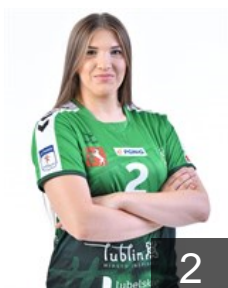

## Nosek Natalia

Position: Right Back  
Place of birth: Kraków  
Date of birth: 20.04.1998  
Height: 179 cm

 POL

## Nozka Monika

Position: Goalkeeper  
Place of birth: Lublin  
Date of birth: 15.02.1982  
Height: 175 cm

 POL