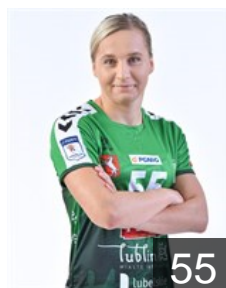

## Achruk Kinga

Position: Centre Back  
Place of birth: Pulawy  
Date of birth: 09.01.1989  
Height: 181 cm

 CRO

## Besen Gabrijela

Position: Goalkeeper  
Place of birth: Zagreb  
Date of birth: 06.12.1994  
Height: 179 cm

 CRO

## Blazevic Valentina

Position: Centre Back  
Place of birth: Split  
Date of birth: 14.02.1994  
Height: 170 cm

 POL