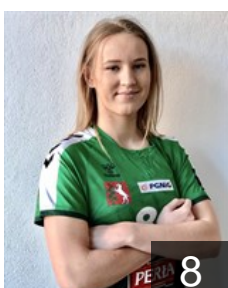

## Stasiak Malgorzata

Position: Right Back  
Place of birth: Skwierzyna  
Date of birth: 05.11.1988  
Height: 177 cm

 POL

## Szarawaga Joanna

Position: Line Player  
Place of birth: Debno  
Date of birth: 02.04.1994  
Height: 185 cm

 POL