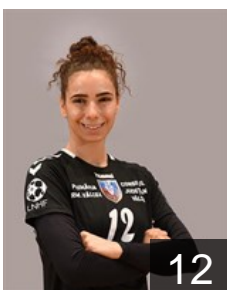

# CLUB COMPETITIONS - DELEGATION LIST

2019/20 DELO WOMEN'S EHF Champions League

WOMEN'S

 ROU SCM Ramnicu Valcea - Players

 ROU

**Adespii Molnar Andreea**

Position: Left Back  
Place of birth: Brasov  
Date of birth: 09.05.1990  
Height: 178 cm

 ROU

**Bacaoanu Raluca Elena**

Position: Line Player  
Place of birth: Constanta  
Date of birth: 02.05.1989  
Height: 177 cm

 ROU

**Badea Alexandra Diana**

Position: Right Wing  
Place of birth: Bucuresti  
Date of birth: 22.05.1998  
Height: 176 cm

 MNE

**Batinovic Marta**

Position: Goalkeeper  
Place of birth: Metkovic  
Date of birth: 20.04.1990  
Height: 184 cm

 ROU

**Ciuca Diana Cristiana**

Position: Goalkeeper  
Place of birth: Craiova  
Date of birth: 01.06.2000  
Height: 181 cm