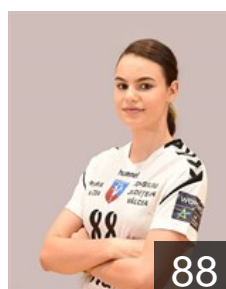

Date of birth: 04.02.1990

Height: 165 cm

 ROU

**Marin Iuliana Daniela**

Position: Line Player

Place of birth: Slobozia

Date of birth: 11.04.2000

Height: 179 cm

 DEN

**Norgaard Osterballe A.**

Position: Left Wing

Place of birth: Viborg

Date of birth: 15.09.1983

Height: 163 cm

 ROU

**Stamin Roberta Maria**

Position: Left Wing

Place of birth: Bechet

Date of birth: 25.02.2001

Height: 175 cm

 SRB

**Trifunovic Jelena**

Position: Left Back

Place of birth: Kraljevo