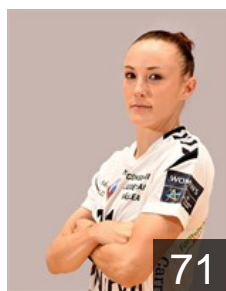

 ESP

**Fernandez Fraga Alicia**

Position: Centre Back  
Place of birth: Valdovino  
Date of birth: 21.12.1992  
Height: 172 cm

 ROU

**Florica Elena Cristina**

Position: Left Wing  
Place of birth: Creteni  
Date of birth: 11.05.1992  
Height: 174 cm

 UKR

**Glibko Iryna**

Position: Left Back  
Place of birth: Odessa  
Date of birth: 18.02.1990  
Height: 169 cm

 ESP

**Gonzalez Alvarez Mireya**

Position: Right Back  
Place of birth: Leon  
Date of birth: 18.07.1991  
Height: 178 cm

 SRB

**Liscevic Kristina**

Position: Left Back  
Place of birth: Sombor  
Date of birth: 20.10.1989  
Height: 173 cm