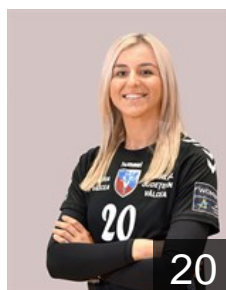

# CLUB COMPETITIONS - DELEGATION LIST

2019/20 DELO WOMEN'S EHF Champions League

WOMEN'S

 ROU SCM Ramnicu Valcea - Players

 ROU

**Adespii Molnar Andreea**

Position: Left Back  
Place of birth: Brasov  
Date of birth: 09.05.1990  
Height: 178 cm

 ROU

**Bacaoanu Raluca Elena**

Position: Line Player  
Place of birth: Constanta  
Date of birth: 02.05.1989  
Height: 177 cm

 ROU

**Badea Alexandra Diana**

Position: Right Wing  
Place of birth: Bucuresti  
Date of birth: 22.05.1998  
Height: 176 cm

 MNE

**Batinovic Marta**

Position: Goalkeeper  
Place of birth: Metkovic  
Date of birth: 20.04.1990  
Height: 184 cm

 ROU

**Ciuca Diana Cristiana**

Position: Goalkeeper  
Place of birth: Craiova  
Date of birth: 01.06.2000  
Height: 181 cm