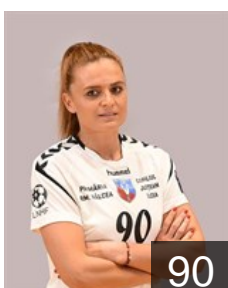

 BRA

**Da Silva Vieira Samara**

Position: Left Back

Place of birth: Natal/RN

Date of birth: 07.10.1991

Height: 183 cm

Left Club on 14.06.2020

 ROU