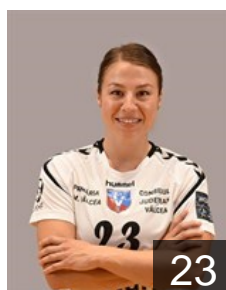

 ESP

**Fernandez Fraga Alicia**

Position: Centre Back  
Place of birth: Valdovino  
Date of birth: 21.12.1992  
Height: 172 cm

 ROU

**Florica Elena Cristina**

Position: Left Wing  
Place of birth: Creteni  
Date of birth: 11.05.1992  
Height: 174 cm

 UKR

**Glibko Iryna**

Position: Left Back  
Place of birth: Odessa  
Date of birth: 18.02.1990  
Height: 169 cm

 ESP

**Gonzalez Alvarez Mireya**

Position: Right Back  
Place of birth: Leon  
Date of birth: 18.07.1991  
Height: 178 cm

 SRB

**Liscevic Kristina**

Position: Left Back  
Place of birth: Sombor  
Date of birth: 20.10.1989  
Height: 173 cm