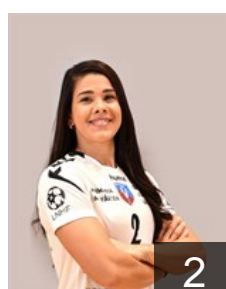

Date of birth: 04.08.1991

Height: 181 cm

 ROU

**Zamfirescu Madalina Maria**

Position: Centre Back

Place of birth: Nicolae Balcescu

Date of birth: 31.10.1994

Height: 177 cm

## Left Club

 ROU

**Craiu Maria Florentina**

Position: Line Player

Place of birth: Dragasani

Date of birth: 21.04.1996

Height: 172 cm

Left Club on 08.01.2020

 BRA

**Da Silva Vieira Samara**

Position: Left Back

Place of birth: Natal/RN

Date of birth: 07.10.1991

Height: 183 cm

Left Club on 14.06.2020

 ROU