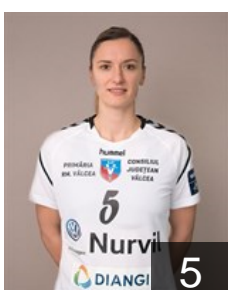

Date of birth: 04.02.1990

Height: 165 cm

 ROU

**Marin Iuliana Daniela**

Position: Line Player

Place of birth: Slobozia

Date of birth: 11.04.2000

Height: 179 cm

 DEN

**Norgaard Osterballe A.**

Position: Left Wing

Place of birth: Viborg

Date of birth: 15.09.1983

Height: 163 cm

 ROU

**Stamin Roberta Maria**

Position: Left Wing

Place of birth: Bechet

Date of birth: 25.02.2001

Height: 175 cm

 SRB

**Trifunovic Jelena**

Position: Left Back

Place of birth: Kraljevo

Date of birth: 04.08.1991

Height: 181 cm

 ROU

**Zamfirescu Madalina Maria**

Position: Centre Back

Place of birth: Nicolae Balcescu

Date of birth: 31.10.1994

Height: 177 cm