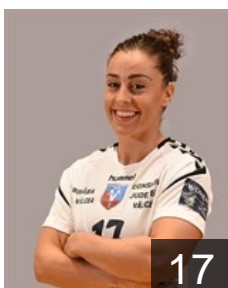

 UKR

**Glibko Iryna**

Position: Left Back  
Place of birth: Odessa  
Date of birth: 18.02.1990  
Height: 169 cm

 ESP

**Gonzalez Alvarez Mireya**

Position: Right Back  
Place of birth: Leon  
Date of birth: 18.07.1991  
Height: 178 cm

 SRB

**Liscevic Kristina**

Position: Left Back  
Place of birth: Sombor  
Date of birth: 20.10.1989  
Height: 173 cm

# CLUB COMPETITIONS - DELEGATION LIST

2019/20 DELO WOMEN'S EHF Champions League

WOMEN'S

 ROU SCM Ramnicu Valcea - Players

 ESP

**Lopez Herrero Marta**

Position: Right Wing

Place of birth: Malaga

Date of birth: 04.02.1990

Height: 165 cm

 ROU

**Marin Iuliana Daniela**

Position: Line Player

Place of birth: Slobozia

Date of birth: 11.04.2000

Height: 179 cm