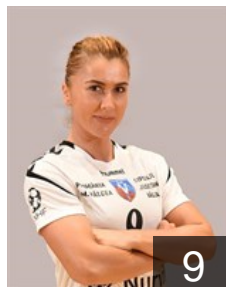

# CLUB COMPETITIONS - DELEGATION LIST

2019/20 DELO WOMEN'S EHF Champions League

WOMEN'S

 ROU SCM Ramnicu Valcea - Players

 ROU

**Adespii Molnar Andreea**

Position: Left Back  
Place of birth: Brasov  
Date of birth: 09.05.1990  
Height: 178 cm

 ROU

**Bacaoanu Raluca Elena**

Position: Line Player  
Place of birth: Constanta  
Date of birth: 02.05.1989  
Height: 177 cm

 ROU

**Badea Alexandra Diana**

Position: Right Wing  
Place of birth: Bucuresti  
Date of birth: 22.05.1998  
Height: 176 cm

 MNE

**Batinovic Marta**

Position: Goalkeeper  
Place of birth: Metkovic  
Date of birth: 20.04.1990  
Height: 184 cm

 ROU

**Ciuca Diana Cristiana**

Position: Goalkeeper  
Place of birth: Craiova  
Date of birth: 01.06.2000  
Height: 181 cm