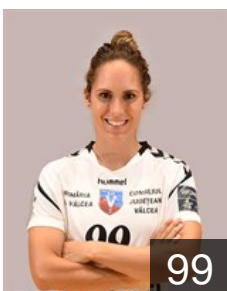

 MNE

**Batinovic Marta**

Position: Goalkeeper  
Place of birth: Metkovic  
Date of birth: 20.04.1990  
Height: 184 cm

 ROU

**Ciuca Diana Cristiana**

Position: Goalkeeper  
Place of birth: Craiova  
Date of birth: 01.06.2000  
Height: 181 cm

 ESP

**Fernandez Fraga Alicia**

Position: Centre Back  
Place of birth: Valdovino  
Date of birth: 21.12.1992  
Height: 172 cm

 ROU

**Florica Elena Cristina**

Position: Left Wing  
Place of birth: Creteni  
Date of birth: 11.05.1992  
Height: 174 cm

 UKR

**Glibko Iryna**

Position: Left Back  
Place of birth: Odessa  
Date of birth: 18.02.1990  
Height: 169 cm

 ESP

**Gonzalez Alvarez Mireya**

Position: Right Back  
Place of birth: Leon  
Date of birth: 18.07.1991  
Height: 178 cm

 SRB

**Liscevic Kristina**

Position: Left Back  
Place of birth: Sombor  
Date of birth: 20.10.1989  
Height: 173 cm