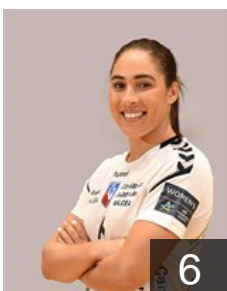

HUN

Elghaoui Asma

Position: Line Player
Place of birth: Monastir
Date of birth: 29.08.1991
Height: 174 cm