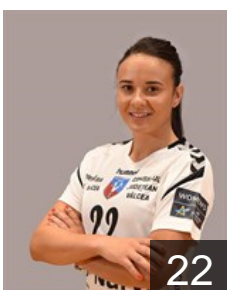

 MNE

**Batinovic Marta**

Position: Goalkeeper  
Place of birth: Metkovic  
Date of birth: 20.04.1990  
Height: 184 cm

 ROU

**Ciuca Diana Cristiana**

Position: Goalkeeper  
Place of birth: Craiova  
Date of birth: 01.06.2000  
Height: 181 cm

 ROU

**Dumanska Yuliya**

Position: Goalkeeper  
Place of birth: Gorodenka  
Date of birth: 15.08.1996  
Height: 178 cm

 HUN

**Elghaoui Asma**

Position: Line Player  
Place of birth: Monastir  
Date of birth: 29.08.1991  
Height: 174 cm

 ESP

**Fernandez Fraga Alicia**

Position: Centre Back  
Place of birth: Valdovino  
Date of birth: 21.12.1992  
Height: 172 cm

 ROU

**Florica Elena Cristina**

Position: Left Wing  
Place of birth: Creteni  
Date of birth: 11.05.1992  
Height: 174 cm

 UKR

**Glibko Iryna**

Position: Left Back  
Place of birth: Odessa  
Date of birth: 18.02.1990  
Height: 169 cm

 ESP

**Gonzalez Alvarez Mireya**

Position: Right Back  
Place of birth: Leon  
Date of birth: 18.07.1991  
Height: 178 cm