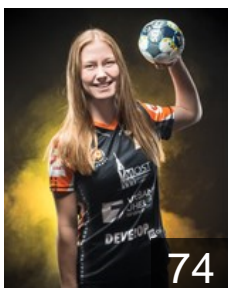

SVK

Mikulcik Lucia

Position: Left Wing
Place of birth: Trnava
Date of birth: 22.06.1988
Height: 164 cm

CZE

Müllnerová Dominika

Position: Goalkeeper
Place of birth: Usti nad Labem
Date of birth: 26.03.1992
Height: 170 cm

CZE

Polakova Marie

Position: Right Back
Place of birth: Havlíčkovuv Brod
Date of birth: 29.07.2002
Height: 175 cm

CZE

Šířová Veronika

Position: Left Back
Place of birth: Litvínov
Date of birth: 21.03.2000
Height: 174 cm