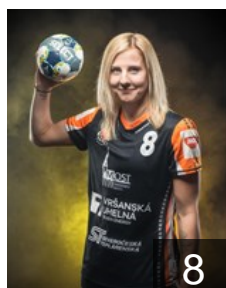

CLUB COMPETITIONS - DELEGATION LIST

2019/20 DELO WOMEN'S EHF Champions League

WOMEN'S

CZE DHK Banik Most - Players

CZE

Bezpalcová Eva

Position: Goalkeeper
Place of birth: České Budejovice
Date of birth: 29.04.1990
Height: 187 cm