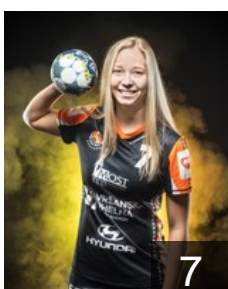

CZE

Dvorakova Veronika

Position: Centre Back
Place of birth: Cheb
Date of birth: 07.12.2000
Height: 169 cm