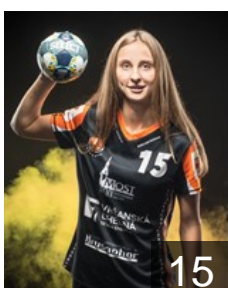

CZE

Polakova Marie

Position: Right Back
Place of birth: Havlíčkovuv Brod
Date of birth: 29.07.2002
Height: 175 cm

CZE

Šířová Veronika

Position: Left Back
Place of birth: Litvínov
Date of birth: 21.03.2000
Height: 174 cm

CZE

Srpova Adela

Position: Goalkeeper
Place of birth: Ústí nad Labem
Date of birth: 11.07.2002
Height: 168 cm

CZE

Stríšková Adéla

Position: Left Wing
Place of birth: Most
Date of birth: 14.12.2000
Height: 158 cm

CZE

Sustkova Jana

Position: Left Back
Place of birth: Kyjov
Date of birth: 10.01.1998
Height: 177 cm

CZE

Zachova Dominika

Position: Right Wing
Place of birth: Plzen
Date of birth: 04.06.1996
Height: 175 cm