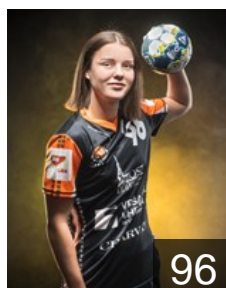

CZE

Kovarova Sara

Position: Right Back
Place of birth: Písek
Date of birth: 09.02.1999
Height: 175 cm

CZE

Manáková Petra

Position: Right Back
Place of birth: Roznov pod
Date of birth: 08.02.1989
Height: 174 cm