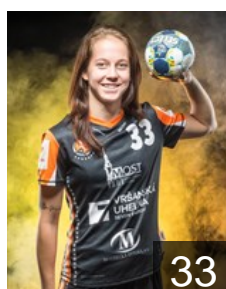

CZE

Eksteinová Tereza

Position: Right Back
Place of birth: Plzeň
Date of birth: 11.03.1999
Height: 168 cm