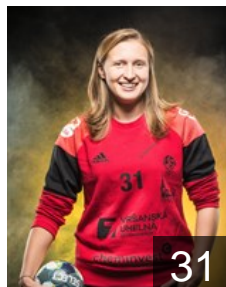

CZE

Mikulášková Veronika

Position: Centre Back
Place of birth: Olomouc
Date of birth: 16.10.2000
Height: 172 cm

CLUB COMPETITIONS - DELEGATION LIST

2019/20 DELO WOMEN'S EHF Champions League

WOMEN'S

CZE DHK Banik Most - Players

SVK

Mikulcik Lucia

Position: Left Wing
Place of birth: Trnava
Date of birth: 22.06.1988
Height: 164 cm

CZE

Müllnerová Dominika

Position: Goalkeeper
Place of birth: Usti nad Labem
Date of birth: 26.03.1992
Height: 170 cm