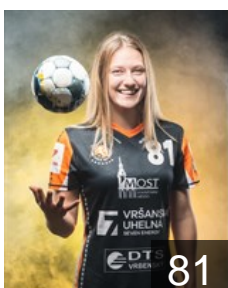

SVK

Jagodic Melani

Position: Centre Back
Place of birth: Bratislava
Date of birth: 11.03.2001
Height: 168 cm

CZE

Jungová Linda

Position: Right Back
Place of birth: Most
Date of birth: 12.11.1998
Height: 169 cm

SVK

Kostelna Alica

Position: Left Back
Place of birth: Žilina
Date of birth: 25.04.1995
Height: 183 cm

SVK

Kostelna Katarina

Position: Centre Back
Place of birth: Trenčín
Date of birth: 21.10.1998
Height: 168 cm