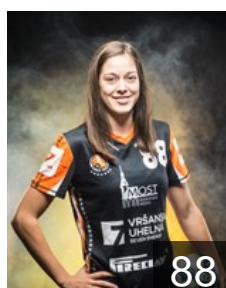

CZE

Zachova Dominika

Position: Right Wing
Place of birth: Plzen
Date of birth: 04.06.1996
Height: 175 cm