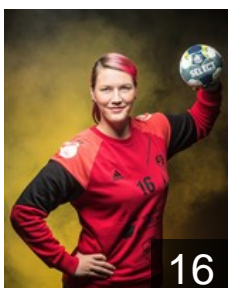

CLUB COMPETITIONS - DELEGATION LIST

2019/20 DELO WOMEN'S EHF Champions League

WOMEN'S

CZE DHK Banik Most - Players

CZE

Bezpalcová Eva

Position: Goalkeeper
Place of birth: České Budejovice
Date of birth: 29.04.1990
Height: 187 cm