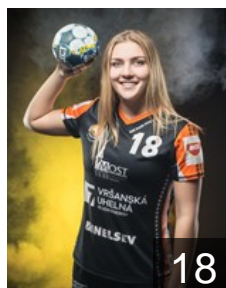

CZE

Mikulášková Veronika

Position: Centre Back
Place of birth: Olomouc
Date of birth: 16.10.2000
Height: 172 cm

CLUB COMPETITIONS - DELEGATION LIST

2019/20 DELO WOMEN'S EHF Champions League

WOMEN'S

CZE DHK Banik Most - Players

SVK

Mikulcik Lucia

Position: Left Wing
Place of birth: Trnava
Date of birth: 22.06.1988
Height: 164 cm

CZE

Müllnerová Dominika

Position: Goalkeeper
Place of birth: Usti nad Labem
Date of birth: 26.03.1992
Height: 170 cm

CZE

Polakova Marie

Position: Right Back
Place of birth: Havlíčkovuv Brod
Date of birth: 29.07.2002
Height: 175 cm

CZE

Šířová Veronika

Position: Left Back
Place of birth: Litvínov
Date of birth: 21.03.2000
Height: 174 cm