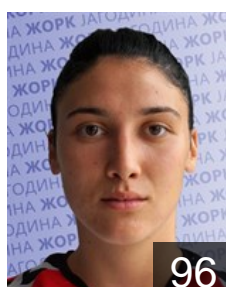

 SRB

Bulatovic Jelena

Position: Centre Back
Place of birth: Beograd
Date of birth: 13.06.1996
Height: 173 cm

 SRB

Djurasinovic Jelena

Position: Goalkeeper
Place of birth: Vrbas
Date of birth: 26.03.1998
Height: 176 cm

 SRB

Glisovic Marina

Position: Left Wing
Place of birth: Gornji Milanovac
Date of birth: 20.09.1988
Height: 163 cm

 SRB

Gojkovic Jelena

Position: Centre Back
Place of birth: Pozarevac
Date of birth: 17.07.1986
Height: 168 cm

 SRB

Ilic Marijana

Position: Goalkeeper
Place of birth: Beograd
Date of birth: 19.08.1996
Height: 184 cm

 SRB

Jovanovic Marija

Position: Left Back
Place of birth: Jagodina
Date of birth: 31.03.1995
Height: 184 cm