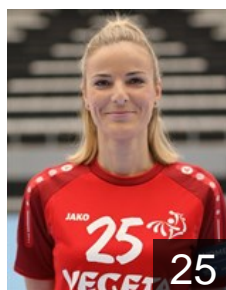

## Beganovic Aneja

Position: Line Player  
Place of birth: Ljubljana  
Date of birth: 09.11.1997  
Height: 173 cm

CRO

## Benko Aneta

Position: Right Wing  
Place of birth: Zagreb  
Date of birth: 29.07.1985  
Height: 174 cm

ANG