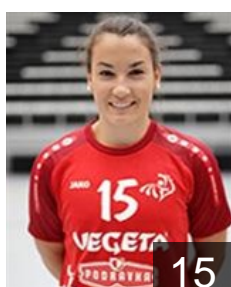

## Milošević Selena

Position: Left Back  
Place of birth: PULA  
Date of birth: 09.06.1989  
Height: 176 cm

 MNE

## Popović Elena

Position: Line Player  
Place of birth: KOPRIVNICA  
Date of birth: 29.05.2000  
Height: 178 cm

 SRB

## Risović Jovana

Position: Goalkeeper  
Place of birth: Beograd  
Date of birth: 07.10.1993  
Height: 171 cm

 SLO