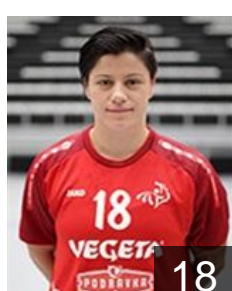

## Franušic Lea

Position: Right Back  
Place of birth: DUBROVNIK  
Date of birth: 07.09.2000  
Height: 181 cm

CRO

## Galinec Nika

Position: Goalkeeper  
Place of birth: KOPRIVNICA  
Date of birth: 23.08.2005  
Height: 180 cm

MKD