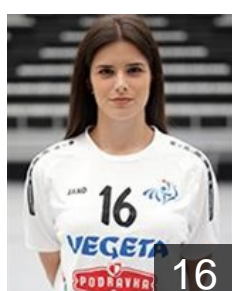

CRO

Ecimovic Magdalena

Position: Goalkeeper
Place of birth: SPLIT
Date of birth: 24.07.1998
Height: 181 cm