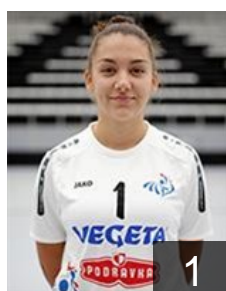

## Beganovic Aneja

Position: Line Player  
Place of birth: Ljubljana  
Date of birth: 09.11.1997  
Height: 173 cm

CRO

## Benko Aneta

Position: Right Wing  
Place of birth: Zagreb  
Date of birth: 29.07.1985  
Height: 174 cm

ANG

## Carlos Azenaide Danila Jose

Position: Right Back  
Place of birth: LUANDA  
Date of birth: 14.06.1990  
Height: 177 cm

CRO