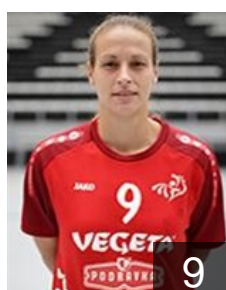

## Carlos Azenaide Danila Jose

Position: Right Back  
Place of birth: LUANDA  
Date of birth: 14.06.1990  
Height: 177 cm

CRO

## Crnjak Ana

Position: Goalkeeper  
Place of birth: RIJEKA  
Date of birth: 21.03.2004  
Height: 180 cm

CRO

## Debelic Ana

Position: Line Player  
Place of birth: Rijeka  
Date of birth: 09.01.1994  
Height: 182 cm

CRO

## Ecimovic Magdalena

Position: Goalkeeper  
Place of birth: SPLIT  
Date of birth: 24.07.1998  
Height: 181 cm

CRO