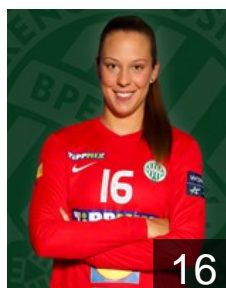

## Bánfai Kíra

Position: Right Wing  
Place of birth: Pécs  
Date of birth: 28.01.2000  
Height: 176 cm

 HUN

## Bíró Blanka

Position: Goalkeeper  
Place of birth: Vac  
Date of birth: 22.09.1994  
Height: 185 cm

 NOR