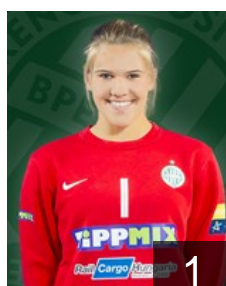

HUN

Hadfi Gréta

Position: Goalkeeper
Place of birth: Salgótarján
Date of birth: 28.09.2001
Height: 174 cm