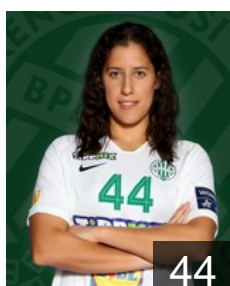

## Csiszar-Szekeres Klára

Position: Left Back  
Place of birth: Békéscsaba  
Date of birth: 01.12.1987  
Height: 186 cm

 HUN

## Debreczeni-Klivinyi Kinga

Position: Back  
Place of birth: Budapest  
Date of birth: 31.03.1992  
Height: 175 cm

 HUN