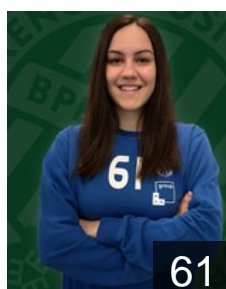

## Bánfai Kíra

Position: Right Wing  
Place of birth: Pécs  
Date of birth: 28.01.2000  
Height: 176 cm

 HUN

## Bíró Blanka

Position: Goalkeeper  
Place of birth: Vac  
Date of birth: 22.09.1994  
Height: 185 cm

 NOR

## Christensen Emilie

Position: Centre Back  
Place of birth: Oslo  
Date of birth: 13.04.1993  
Height: 176 cm

 HUN