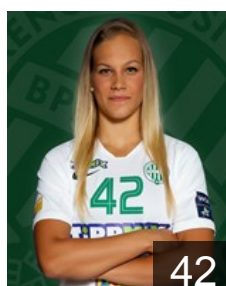

## Hafra Luca

Position: Left Wing  
Place of birth: Budapest  
Date of birth: 27.02.2001  
Height: -

 HUN

## Háfra Noémi

Position: Back  
Place of birth: Cegléd  
Date of birth: 05.10.1998  
Height: 180 cm

 HUN

## Hornyák Dóra

Position: Right Back  
Place of birth: Debrecen  
Date of birth: 24.01.1992  
Height: 176 cm

 HUN