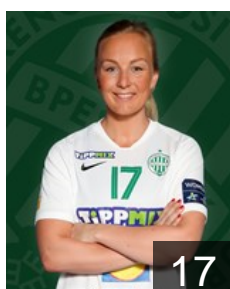

## Bánfai Kíra

Position: Right Wing  
Place of birth: Pécs  
Date of birth: 28.01.2000  
Height: 176 cm

 HUN

## Bíró Blanka

Position: Goalkeeper  
Place of birth: Vac  
Date of birth: 22.09.1994  
Height: 185 cm

 NOR

## Christensen Emilie

Position: Centre Back  
Place of birth: Oslo  
Date of birth: 13.04.1993  
Height: 176 cm

 HUN