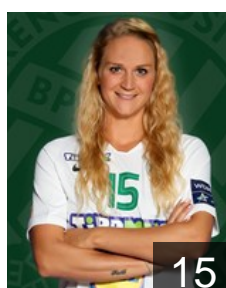

## Christensen Emilie

Position: Centre Back  
Place of birth: Oslo  
Date of birth: 13.04.1993  
Height: 176 cm

 HUN

## Csatlos Csenge

Position: Goalkeeper  
Place of birth: Budapest  
Date of birth: 01.10.2002  
Height: 177 cm

 HUN

## Csiszar-Szekeres Klára

Position: Left Back  
Place of birth: Békéscsaba  
Date of birth: 01.12.1987  
Height: 186 cm

 HUN

## Debreczeni-Klivinyi Kinga

Position: Back  
Place of birth: Budapest  
Date of birth: 31.03.1992  
Height: 175 cm

 HUN