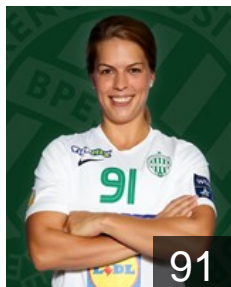

CLUB COMPETITIONS - DELEGATION LIST

2019/20 DELO WOMEN'S EHF Champions League

WOMEN'S

HUN FTC-Rail Cargo Hungaria - Players

HUN

Kovacsics Anikó

Position: Centre Back
Place of birth: Nagyatád
Date of birth: 29.08.1991
Height: 170 cm