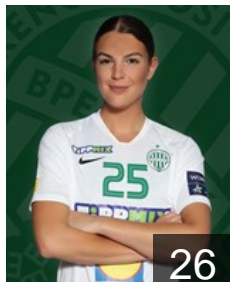

CLUB COMPETITIONS - DELEGATION LIST

2019/20 DELO WOMEN'S EHF Champions League

WOMEN'S

HUN FTC-Rail Cargo Hungaria - Players

Left Club

MNE

Malovic Djurdjina

Position: Right Back

Place of birth: Niksic

Date of birth: 05.05.1996

Height: 182 cm

Left Club on 26.06.2020

TEAM OFFICIALS

HUN

Elek Gabor

Date of birth: 05.11.1970