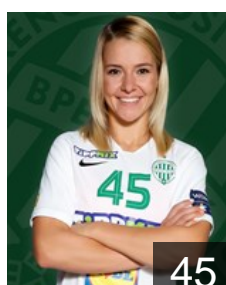

## Debreczeni-Klivinyi Kinga

Position: Back  
Place of birth: Budapest  
Date of birth: 31.03.1992  
Height: 175 cm

 HUN

## Hadfi Gréta

Position: Goalkeeper  
Place of birth: Salgótarján  
Date of birth: 28.09.2001  
Height: 174 cm

 HUN

## Hafra Luca

Position: Left Wing  
Place of birth: Budapest  
Date of birth: 27.02.2001  
Height: -

 HUN