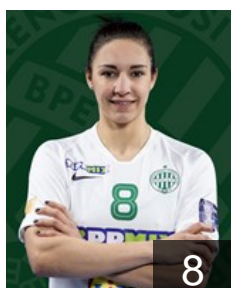

## Schatzl Nadine

Position: Left Back  
Place of birth: München  
Date of birth: 19.11.1993  
Height: 173 cm

 NED

## Snelder Danick Albertine

Position: Line Player  
Place of birth: Pijnacker  
Date of birth: 22.05.1990  
Height: 178 cm

 HUN

## Szemerey Zsófia

Position: Goalkeeper  
Place of birth: Kazincbarcika  
Date of birth: 02.06.1994  
Height: 180 cm

 HUN