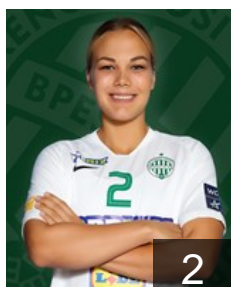

HUN

Pásztor Noémi

Position: Line Player
Place of birth: Szombathely
Date of birth: 02.04.1999
Height: 180 cm