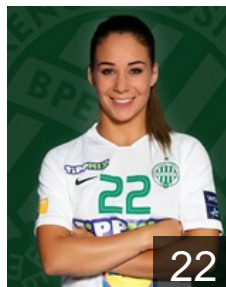

HUN

Lukács Viktória

Position: Right Wing
Place of birth: Budapest
Date of birth: 31.10.1995
Height: 165 cm