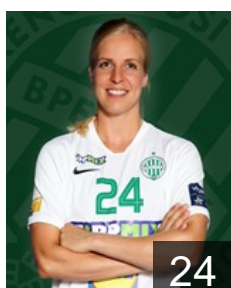

## Pásztor Noémi

Position: Line Player  
Place of birth: Szombathely  
Date of birth: 02.04.1999  
Height: 180 cm

 HUN

## Schatzl Nadine

Position: Left Back  
Place of birth: München  
Date of birth: 19.11.1993  
Height: 173 cm

 NED