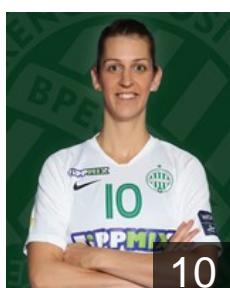

## Bíró Blanka

Position: Goalkeeper  
Place of birth: Vac  
Date of birth: 22.09.1994  
Height: 185 cm

 NOR

## Christensen Emilie

Position: Centre Back  
Place of birth: Oslo  
Date of birth: 13.04.1993  
Height: 176 cm

 HUN

## Csatlos Csenge

Position: Goalkeeper  
Place of birth: Budapest  
Date of birth: 01.10.2002  
Height: 177 cm

 HUN