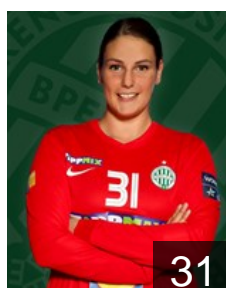

## Schatzl Nadine

Position: Left Back  
Place of birth: München  
Date of birth: 19.11.1993  
Height: 173 cm

 NED

## Snelder Danick Albertine

Position: Line Player  
Place of birth: Pijnacker  
Date of birth: 22.05.1990  
Height: 178 cm

 HUN