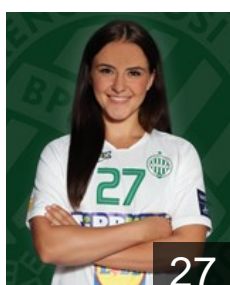

## Debreczeni-Klivinyi Kinga

Position: Back  
Place of birth: Budapest  
Date of birth: 31.03.1992  
Height: 175 cm

 HUN

## Gyorfi Dóra

Position: Left Back  
Place of birth: Debrecen  
Date of birth: 23.09.2001  
Height: -

 HUN

## Hadfi Gréta

Position: Goalkeeper  
Place of birth: Salgótarján  
Date of birth: 28.09.2001  
Height: 174 cm

 HUN