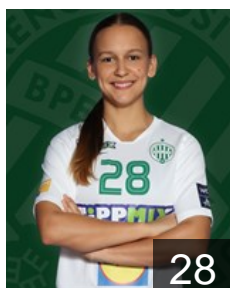

CLUB COMPETITIONS - DELEGATION LIST

2019/20 DELO WOMEN'S EHF Champions League

WOMEN'S

HUN FTC-Rail Cargo Hungaria - Players

HUN

Bánfai Kíra

Position: Right Wing
Place of birth: Pécs
Date of birth: 28.01.2000
Height: 176 cm