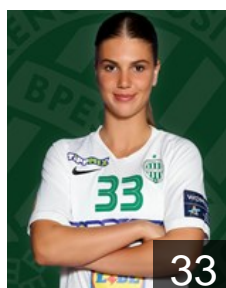

HUN

Tóth Nikolett

Position: Back
Place of birth: Budapest
Date of birth: 13.07.2001
Height: -