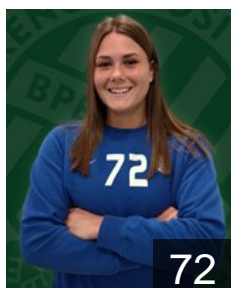

HUN

Zsigmond Panna

Position: Goalkeeper
Place of birth:
Date of birth: 10.09.2002
Height: -