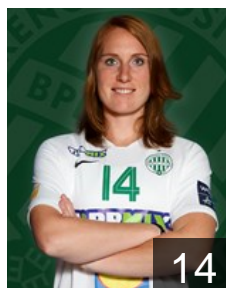

HUN

Mészáros Rea Réka

Position: Line Player
Place of birth: Vac
Date of birth: 14.04.1994
Height: 172 cm