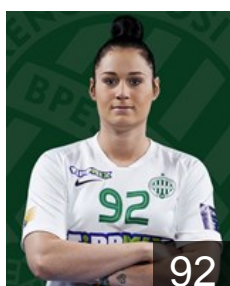

## Hadfi Gréta

Position: Goalkeeper  
Place of birth: Salgótarján  
Date of birth: 28.09.2001  
Height: 174 cm

 HUN

## Hafra Luca

Position: Left Wing  
Place of birth: Budapest  
Date of birth: 27.02.2001  
Height: -

 HUN

## Háfra Noémi

Position: Back  
Place of birth: Cegléd  
Date of birth: 05.10.1998  
Height: 180 cm

 HUN