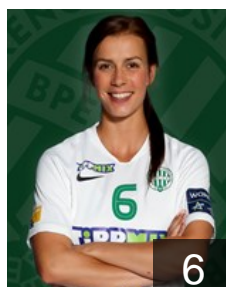

HUN

Schatzl Nadine

Position: Left Back
Place of birth: München
Date of birth: 19.11.1993
Height: 173 cm