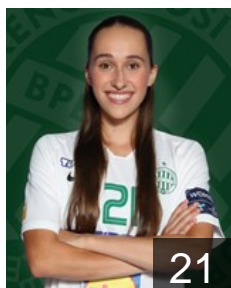

## Kovacsics Anikó

Position: Centre Back  
Place of birth: Nagyatád  
Date of birth: 29.08.1991  
Height: 170 cm

 HUN

## Lukács Viktória

Position: Right Wing  
Place of birth: Budapest  
Date of birth: 31.10.1995  
Height: 165 cm

 HUN