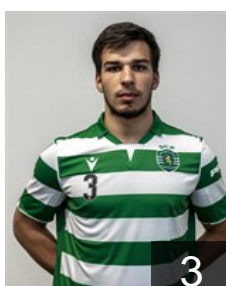

## Ghionea Valentin Marian

Position: Right Wing  
Place of birth: Baia Mare  
Date of birth: 29.04.1984  
Height: 197 cm  
Weight: 90 kg

CUB

## Mladenovic Nemanja

Position: Back  
Place of birth: Sombor  
Date of birth: 04.01.1994  
Height: 195 cm  
Weight: 98 kg

SRB

## Nikcevic Ivan

Position: Left Wing  
Place of birth: MNE  
Date of birth: 11.02.1981  
Height: 181 cm  
Weight: 79 kg

POR