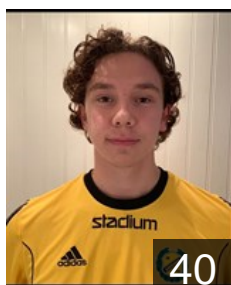

 SWE IK Sävehof - Players

 HUN

Koncz András

Position: Centre Back
Place of birth: Budapest
Date of birth: 01.08.1995
Height: 193 cm
Weight: 82 kg

 SWE

Möller Felix

Position: Line Player
Place of birth: Göteborg
Date of birth: 04.09.2002
Height: 194 cm
Weight: 85 kg

 SWE

Möller Simon

Position: Goalkeeper
Place of birth: Lubz
Date of birth: 02.07.2000
Height: 190 cm
Weight: 93 kg

 SWE

Rhasson Henrik

Position: Centre Back
Place of birth: Göteborg
Date of birth: 23.05.2000
Height: 180 cm
Weight: 78 kg

 SWE

Sävinger Oscar

Position: Goalkeeper
Place of birth: Göteborg
Date of birth: 13.06.2002
Height: 195 cm
Weight: 87 kg

 SWE

Salihi Gzim

Position: Right Back
Place of birth: Göteborg
Date of birth: 12.03.1998
Height: 197 cm
Weight: 94 kg

 SWE

Spante Sebastian

Position: Left Wing
Place of birth: Göteborg
Date of birth: 26.07.2000
Height: 175 cm
Weight: 76 kg

 SWE

Steen Emanuel

Position: Right Wing
Place of birth: Leksand
Date of birth: 23.02.2001
Height: 182 cm
Weight: 78 kg