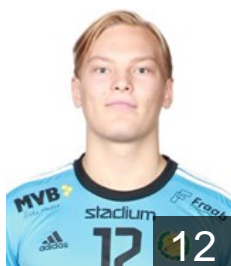

KOS

Gegaj Leonard

Position: Left Back
Place of birth: Göteborg
Date of birth: 10.02.2001
Height: -
Weight: -

SWE

Hellquist Kalle

Position: Centre Back
Place of birth: Göteborg
Date of birth: 09.04.2001
Height: 185 cm
Weight: 88 kg

SWE

Karlsson Sebastian

Position: Right Wing
Place of birth: Göteborg
Date of birth: 21.01.1995
Height: 178 cm
Weight: 80 kg

CLUB COMPETITIONS - DELEGATION LIST

Men's European Cup - VELUX EHF Champions League 2019/20

 SWE IK Sävehof - Players

 HUN

Koncz András

Position: Centre Back
Place of birth: Budapest
Date of birth: 01.08.1995
Height: 193 cm
Weight: 82 kg

 SWE

Möller Felix

Position: Line Player
Place of birth: Göteborg
Date of birth: 04.09.2002
Height: 194 cm
Weight: 85 kg

 SWE

Möller Simon

Position: Goalkeeper
Place of birth: Lubz
Date of birth: 02.07.2000
Height: 190 cm
Weight: 93 kg

 SWE

Rhasson Henrik

Position: Centre Back
Place of birth: Göteborg
Date of birth: 23.05.2000
Height: 180 cm
Weight: 78 kg