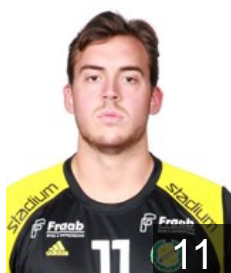

 SWE

Spante Sebastian

Position: Left Wing
Place of birth: Göteborg
Date of birth: 26.07.2000
Height: 175 cm
Weight: 76 kg

 SWE

Steen Emanuel

Position: Right Wing
Place of birth: Leksand
Date of birth: 23.02.2001
Height: 182 cm
Weight: 78 kg

 SWE

Todorovic Oliver

Position: Centre Back
Place of birth: Göteborg
Date of birth: 09.09.2001
Height: 181 cm
Weight: 88 kg

 SWE

Wedberg Gustaf

Position: Right Wing
Place of birth: Göteborg
Date of birth: 18.04.1998
Height: 180 cm
Weight: 82 kg

 SWE

Westergren Malmberg Eric

Position: Line Player
Place of birth: Stockholm
Date of birth: 06.10.1999
Height: 197 cm
Weight: 97 kg

 SWE

Wighall Mattias

Position: Goalkeeper
Place of birth: Göteborg
Date of birth: 20.05.2002
Height: 203 cm
Weight: 100 kg