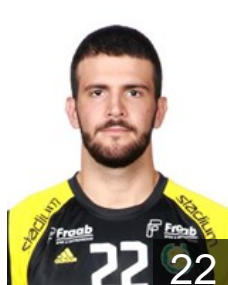

 SWE IK Sävehof - Players

 HUN

Koncz András

Position: Centre Back
Place of birth: Budapest
Date of birth: 01.08.1995
Height: 193 cm
Weight: 82 kg

 SWE

Möller Felix

Position: Line Player
Place of birth: Göteborg
Date of birth: 04.09.2002
Height: 194 cm
Weight: 85 kg

 SWE

Möller Simon

Position: Goalkeeper
Place of birth: Lubz
Date of birth: 02.07.2000
Height: 190 cm
Weight: 93 kg

 SWE

Rhasson Henrik

Position: Centre Back
Place of birth: Göteborg
Date of birth: 23.05.2000
Height: 180 cm
Weight: 78 kg

 SWE

Sävinger Oscar

Position: Goalkeeper
Place of birth: Göteborg
Date of birth: 13.06.2002
Height: 195 cm
Weight: 87 kg

 SWE

Salihi Gzim

Position: Right Back
Place of birth: Göteborg
Date of birth: 12.03.1998
Height: 197 cm
Weight: 94 kg