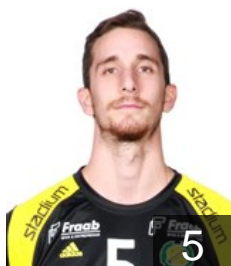

KOS

Gegaj Leonard

Position: Left Back
Place of birth: Göteborg
Date of birth: 10.02.2001
Height: -
Weight: -

SWE

Hellquist Kalle

Position: Centre Back
Place of birth: Göteborg
Date of birth: 09.04.2001
Height: 185 cm
Weight: 88 kg

SWE

Karlsson Sebastian

Position: Right Wing
Place of birth: Göteborg
Date of birth: 21.01.1995
Height: 178 cm
Weight: 80 kg

CLUB COMPETITIONS - DELEGATION LIST

Men's European Cup - VELUX EHF Champions League 2019/20

 SWE IK Sävehof - Players

 HUN

Koncz András

Position: Centre Back
Place of birth: Budapest
Date of birth: 01.08.1995
Height: 193 cm
Weight: 82 kg

 SWE

Möller Felix

Position: Line Player
Place of birth: Göteborg
Date of birth: 04.09.2002
Height: 194 cm
Weight: 85 kg