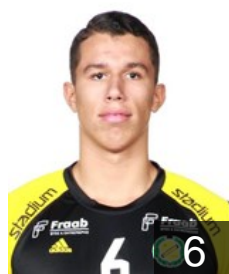

CLUB COMPETITIONS - DELEGATION LIST

Men's European Cup - VELUX EHF Champions League 2019/20

SWE IK Sävehof - Players

NOR

Aga Eck Vetle

Position: Centre Back
Place of birth: Bodö
Date of birth: 04.10.1993
Height: 193 cm
Weight: 91 kg

SWE

Berlin Emil

Position: Right Back
Place of birth: Göteborg
Date of birth: 24.02.2001
Height: 184 cm
Weight: 74 kg

ISL

Björgvinsson Agust Elí

Position: Goalkeeper
Place of birth: Reykjavik
Date of birth: 11.04.1995
Height: 190 cm
Weight: 80 kg

SWE

Blanche Adam

Position: Line Player
Place of birth: Stockholm
Date of birth: 18.10.2000
Height: 193 cm
Weight: 108 kg

SWE

Bogojevic William

Position: Left Back
Place of birth: Göteborg
Date of birth: 07.07.1997
Height: 195 cm
Weight: 103 kg