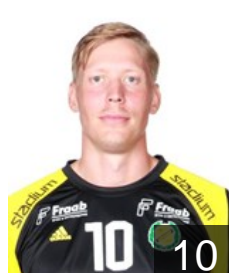

SWE

Blanche Adam

Position: Line Player
Place of birth: Stockholm
Date of birth: 18.10.2000
Height: 193 cm
Weight: 108 kg

SWE

Bogojevic William

Position: Left Back
Place of birth: Göteborg
Date of birth: 07.07.1997
Height: 195 cm
Weight: 103 kg