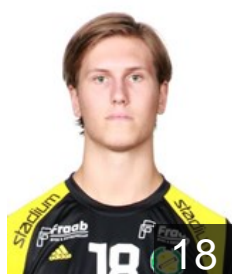

SWE

Blanche Adam

Position: Line Player
Place of birth: Stockholm
Date of birth: 18.10.2000
Height: 193 cm
Weight: 108 kg

SWE

Bogojevic William

Position: Left Back
Place of birth: Göteborg
Date of birth: 07.07.1997
Height: 195 cm
Weight: 103 kg

SWE

Brännberger Christoffer

Position: Line Player
Place of birth: Farsta
Date of birth: 29.12.1990
Height: 200 cm
Weight: 105 kg

SWE

Brolin Pontus

Position: Left Back
Place of birth: Eskilstuna
Date of birth: 25.12.2000
Height: 193 cm
Weight: 89 kg