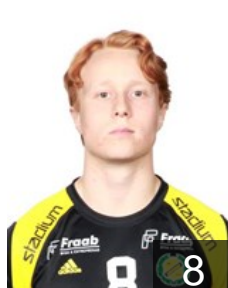

SWE

Wedberg Gustaf

Position: Right Wing
Place of birth: Göteborg
Date of birth: 18.04.1998
Height: 180 cm
Weight: 82 kg