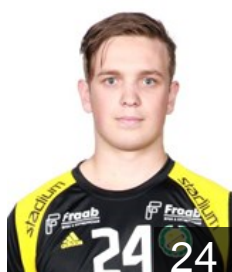

SWE

Blanche Adam

Position: Line Player
Place of birth: Stockholm
Date of birth: 18.10.2000
Height: 193 cm
Weight: 108 kg

SWE

Bogojevic William

Position: Left Back
Place of birth: Göteborg
Date of birth: 07.07.1997
Height: 195 cm
Weight: 103 kg

SWE

Brännberger Christoffer

Position: Line Player
Place of birth: Farsta
Date of birth: 29.12.1990
Height: 200 cm
Weight: 105 kg

SWE

Brolin Pontus

Position: Left Back
Place of birth: Eskilstuna
Date of birth: 25.12.2000
Height: 193 cm
Weight: 89 kg

SWE

Edvardsson Jonathan

Position: Centre Back
Place of birth: Göteborg
Date of birth: 07.04.1997
Height: 190 cm
Weight: 92 kg

SWE

Forsell Schefvert Anders

Position: Centre Back
Place of birth: Uddevalla
Date of birth: 15.03.2001
Height: 190 cm
Weight: 92 kg