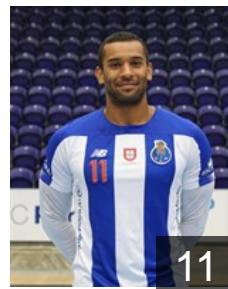

 POR

Iturriza Alvarez Victor Manuel

Position: Line Player
Place of birth: Havana
Date of birth: 22.05.1990
Height: 200 cm
Weight: 105 kg

CLUB COMPETITIONS - DELEGATION LIST

Men's European Cup - VELUX EHF Champions League 2019/20

 POR FC Porto - Players

 POR
Madeira Laurentino Hugo
Position: Goalkeeper
Place of birth: Evora
Date of birth: 22.07.1984
Height: 188 cm
Weight: 88 kg

 POR
Magalhães Fabio Ramos
Position: Back
Place of birth: Lisboa
Date of birth: 12.03.1988
Height: 194 cm
Weight: 100 kg

 POR
Martins Soares Miguel
Position: Centre Back
Place of birth: Porto
Date of birth: 04.11.1997
Height: 192 cm
Weight: 83 kg

 GER
Mbengue Djibril Omar
Position: Right Back
Place of birth: Stutgard
Date of birth: 13.05.1992
Height: 198 cm
Weight: 101 kg