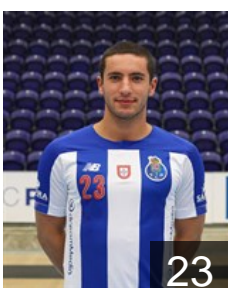

 POR

Alves Miguel

Position: Right Wing
Place of birth: Porto
Date of birth: 22.07.1996
Height: 188 cm
Weight: 85 kg

 POR

Areia Rodrigues Antonio

Position: Right Wing
Place of birth: Lisboa
Date of birth: 21.06.1990
Height: 191 cm
Weight: 91 kg

 AUT

Bauer Thomas

Position: Goalkeeper
Place of birth: Wien
Date of birth: 24.01.1986
Height: 190 cm
Weight: 90 kg

 CUB

Blanco Balasquez Yoan

Position: Left Back
Place of birth: Havana
Date of birth: 26.12.1995
Height: 193 cm
Weight: 96 kg

 POR

Borges Hernandez Alexis

Position: Line Player
Place of birth: Habana
Date of birth: 06.10.1991
Height: 196 cm
Weight: 105 kg

 POR

Branquinho Diogo

Position: Left Wing
Place of birth: AVEIRO
Date of birth: 25.07.1994
Height: 180 cm
Weight: 83 kg

 POR

Fernandes Leonel

Position: Left Wing
Place of birth: Porto
Date of birth: 12.03.1998
Height: 186 cm
Weight: 80 kg

 POR

Gomes Andre

Position: Left Back
Place of birth: BRAGA
Date of birth: 27.07.1998
Height: 192 cm
Weight: 94 kg