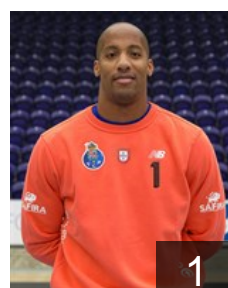

POR
Quintana Bravo Alfredo
Position: Goalkeeper
Place of birth: Havana
Date of birth: 20.03.1988
Height: 201 cm
Weight: 92 kg