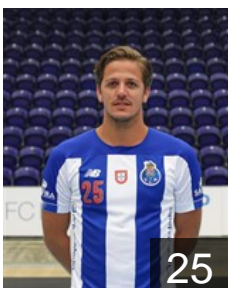

CLUB COMPETITIONS - DELEGATION LIST

Men's European Cup - VELUX EHF Champions League 2019/20

 POR FC Porto - Players

 POR

Abreu Tomas

Position: Wing
Place of birth: Funchal
Date of birth: 29.01.2002
Height: 184 cm
Weight: 77 kg

 POR

Alves Miguel

Position: Right Wing
Place of birth: Porto
Date of birth: 22.07.1996
Height: 188 cm
Weight: 85 kg

 POR

Areia Rodrigues Antonio

Position: Right Wing
Place of birth: Lisboa
Date of birth: 21.06.1990
Height: 191 cm
Weight: 91 kg