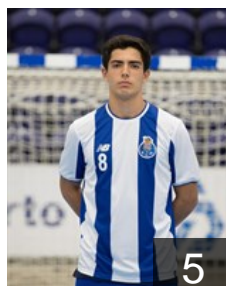

 POR
Pinto Miguel
Position: Right Wing
Place of birth: Porto
Date of birth: 26.04.1999
Height: 193 cm
Weight: 82 kg

 POR
Quintana Bravo Alfredo
Position: Goalkeeper
Place of birth: Havana
Date of birth: 20.03.1988
Height: 201 cm
Weight: 92 kg

CLUB COMPETITIONS - DELEGATION LIST

Men's European Cup - VELUX EHF Champions League 2019/20

 POR FC Porto - Players

 POR

Salina Amador Daymaro

Position: Line Player
Place of birth: Havana
Date of birth: 01.09.1987
Height: 200 cm
Weight: 101 kg

 POR

Silva Fabio

Position: Line Player
Place of birth: Porto
Date of birth: 20.01.2001
Height: 191 cm
Weight: 100 kg

 POR

Silva Sousa Martins Rui

Position: Centre Back
Place of birth: Guimaraes
Date of birth: 28.04.1993
Height: 186 cm
Weight: 80 kg

 POR

Sousa Andre

Position: Centre Back
Place of birth: Porto
Date of birth: 03.03.2002
Height: 190 cm
Weight: 88 kg

Left Club

 POR

Ribeiro Ruben

Position: Back
Place of birth: Leça
Date of birth: 14.02.1998
Height: 194 cm
Weight: 84 kg
Left Club on 16.01.2020