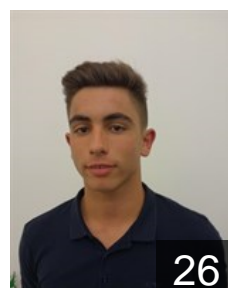

POR
Pegas Bernardo
Position: Right Wing
Place of birth: Porto
Date of birth: 17.09.2003
Height: 185 cm
Weight: 89 kg