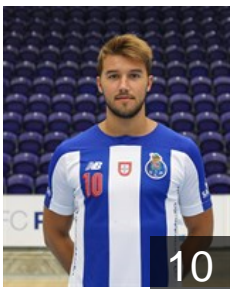

 CUB

Hernandez Zulueta Angel

Position: Right Back
Place of birth: Havana
Date of birth: 04.02.1994
Height: 196 cm
Weight: 93 kg

 COL

Hurtado Vergara Jesus

Position:
Place of birth:
Date of birth: 16.05.2002
Height: -
Weight: -

 POR

Iturriza Alvarez Victor Manuel

Position: Line Player
Place of birth: Havana
Date of birth: 22.05.1990
Height: 200 cm
Weight: 105 kg

CLUB COMPETITIONS - DELEGATION LIST

Men's European Cup - VELUX EHF Champions League 2019/20

 POR FC Porto - Players

 POR
Madeira Laurentino Hugo
Position: Goalkeeper
Place of birth: Evora
Date of birth: 22.07.1984
Height: 188 cm
Weight: 88 kg

 POR
Magalhães Fabio Ramos
Position: Back
Place of birth: Lisboa
Date of birth: 12.03.1988
Height: 194 cm
Weight: 100 kg