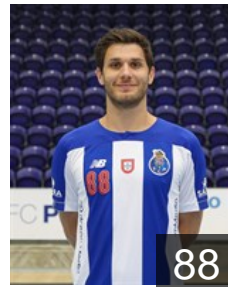

 POR

Fernandes Leonel

Position: Left Wing
Place of birth: Porto
Date of birth: 12.03.1998
Height: 186 cm
Weight: 80 kg

 POR

Gomes Andre

Position: Left Back
Place of birth: BRAGA
Date of birth: 27.07.1998
Height: 192 cm
Weight: 94 kg

 CUB

Hernandez Zulueta Angel

Position: Right Back
Place of birth: Havana
Date of birth: 04.02.1994
Height: 196 cm
Weight: 93 kg

 COL

Hurtado Vergara Jesus

Position:
Place of birth:
Date of birth: 16.05.2002
Height: -
Weight: -

 POR

Iturriza Alvarez Victor Manuel

Position: Line Player
Place of birth: Havana
Date of birth: 22.05.1990
Height: 200 cm
Weight: 105 kg

CLUB COMPETITIONS - DELEGATION LIST

Men's European Cup - VELUX EHF Champions League 2019/20

 POR FC Porto - Players

 POR
Madeira Laurentino Hugo
Position: Goalkeeper
Place of birth: Evora
Date of birth: 22.07.1984
Height: 188 cm
Weight: 88 kg

 POR
Magalhães Fabio Ramos
Position: Back
Place of birth: Lisboa
Date of birth: 12.03.1988
Height: 194 cm
Weight: 100 kg