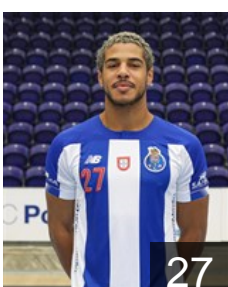

 POR

Alves Miguel

Position: Right Wing
Place of birth: Porto
Date of birth: 22.07.1996
Height: 188 cm
Weight: 85 kg

 POR

Areia Rodrigues Antonio

Position: Right Wing
Place of birth: Lisboa
Date of birth: 21.06.1990
Height: 191 cm
Weight: 91 kg

 AUT

Bauer Thomas

Position: Goalkeeper
Place of birth: Wien
Date of birth: 24.01.1986
Height: 190 cm
Weight: 90 kg

 CUB

Blanco Balasquez Yoan

Position: Left Back
Place of birth: Havana
Date of birth: 26.12.1995
Height: 193 cm
Weight: 96 kg

 POR

Borges Hernandez Alexis

Position: Line Player
Place of birth: Habana
Date of birth: 06.10.1991
Height: 196 cm
Weight: 105 kg

 POR

Branquinho Diogo

Position: Left Wing
Place of birth: AVEIRO
Date of birth: 25.07.1994
Height: 180 cm
Weight: 83 kg

 POR

Fernandes Leonel

Position: Left Wing
Place of birth: Porto
Date of birth: 12.03.1998
Height: 186 cm
Weight: 80 kg

 POR

Gomes Andre

Position: Left Back
Place of birth: BRAGA
Date of birth: 27.07.1998
Height: 192 cm
Weight: 94 kg