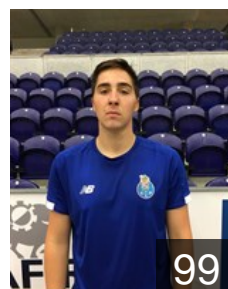

 POR FC Porto - Players

 POR
Madeira Laurentino Hugo
Position: Goalkeeper
Place of birth: Evora
Date of birth: 22.07.1984
Height: 188 cm
Weight: 88 kg

 POR
Magalhães Fabio Ramos
Position: Back
Place of birth: Lisboa
Date of birth: 12.03.1988
Height: 194 cm
Weight: 100 kg

 POR
Martins Soares Miguel
Position: Centre Back
Place of birth: Porto
Date of birth: 04.11.1997
Height: 192 cm
Weight: 83 kg

 GER
Mbengue Djibril Omar
Position: Right Back
Place of birth: Stutgard
Date of birth: 13.05.1992
Height: 198 cm
Weight: 101 kg

 POR
Meireles Goncalo
Position: Left Wing
Place of birth: Porto
Date of birth: 18.12.1998
Height: 183 cm
Weight: 86 kg

 POR
Novoa Miguel
Position: Line Player
Place of birth: Porto
Date of birth: 15.08.2000
Height: 194 cm
Weight: 89 kg

 POR
Oliveira Francisco
Position: Goalkeeper
Place of birth: SJMaderia
Date of birth: 15.03.2002
Height: 194 cm
Weight: 94 kg

 POR
Oliveira Goncalo
Position: Goalkeeper
Place of birth: SJMadeira
Date of birth: 16.04.2002
Height: 192 cm
Weight: 100 kg