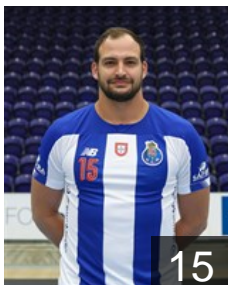

 POR
Oliveira Gustavo
Position: Back
Place of birth: Porto
Date of birth: 14.03.2001
Height: 190 cm
Weight: 85 kg

 POR
Pegas Bernardo
Position: Right Wing
Place of birth: Porto
Date of birth: 17.09.2003
Height: 185 cm
Weight: 89 kg

 POR
Pinto Miguel
Position: Right Wing
Place of birth: Porto
Date of birth: 26.04.1999
Height: 193 cm
Weight: 82 kg

 POR
Quintana Bravo Alfredo
Position: Goalkeeper
Place of birth: Havana
Date of birth: 20.03.1988
Height: 201 cm
Weight: 92 kg

CLUB COMPETITIONS - DELEGATION LIST

Men's European Cup - VELUX EHF Champions League 2019/20

 POR FC Porto - Players

 POR

Salina Amador Daymaro

Position: Line Player
Place of birth: Havana
Date of birth: 01.09.1987
Height: 200 cm
Weight: 101 kg

 POR

Silva Fabio

Position: Line Player
Place of birth: Porto
Date of birth: 20.01.2001
Height: 191 cm
Weight: 100 kg

 POR

Silva Sousa Martins Rui

Position: Centre Back
Place of birth: Guimaraes
Date of birth: 28.04.1993
Height: 186 cm
Weight: 80 kg