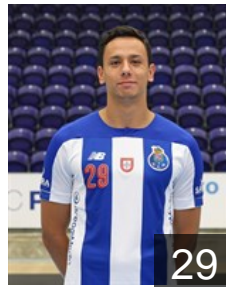

CLUB COMPETITIONS - DELEGATION LIST

Men's European Cup - VELUX EHF Champions League 2019/20

 POR FC Porto - Players

 POR

Abreu Tomas

Position: Wing
Place of birth: Funchal
Date of birth: 29.01.2002
Height: 184 cm
Weight: 77 kg

 POR

Alves Miguel

Position: Right Wing
Place of birth: Porto
Date of birth: 22.07.1996
Height: 188 cm
Weight: 85 kg

 POR

Areia Rodrigues Antonio

Position: Right Wing
Place of birth: Lisboa
Date of birth: 21.06.1990
Height: 191 cm
Weight: 91 kg