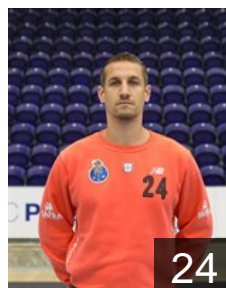

 POR

Alves Miguel

Position: Right Wing
Place of birth: Porto
Date of birth: 22.07.1996
Height: 188 cm
Weight: 85 kg

 POR

Areia Rodrigues Antonio

Position: Right Wing
Place of birth: Lisboa
Date of birth: 21.06.1990
Height: 191 cm
Weight: 91 kg

 AUT

Bauer Thomas

Position: Goalkeeper
Place of birth: Wien
Date of birth: 24.01.1986
Height: 190 cm
Weight: 90 kg

 CUB

Blanco Balasquez Yoan

Position: Left Back
Place of birth: Havana
Date of birth: 26.12.1995
Height: 193 cm
Weight: 96 kg

 POR

Borges Hernandez Alexis

Position: Line Player
Place of birth: Habana
Date of birth: 06.10.1991
Height: 196 cm
Weight: 105 kg

 POR

Branquinho Diogo

Position: Left Wing
Place of birth: AVEIRO
Date of birth: 25.07.1994
Height: 180 cm
Weight: 83 kg