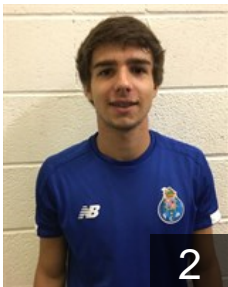

CLUB COMPETITIONS - DELEGATION LIST

Men's European Cup - VELUX EHF Champions League 2019/20

 POR FC Porto - Players

 POR

Abreu Tomas

Position: Wing
Place of birth: Funchal
Date of birth: 29.01.2002
Height: 184 cm
Weight: 77 kg

 POR

Alves Miguel

Position: Right Wing
Place of birth: Porto
Date of birth: 22.07.1996
Height: 188 cm
Weight: 85 kg

 POR

Areia Rodrigues Antonio

Position: Right Wing
Place of birth: Lisboa
Date of birth: 21.06.1990
Height: 191 cm
Weight: 91 kg