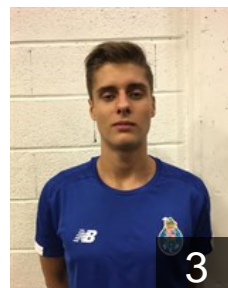

POR
Novoa Miguel
Position: Line Player
Place of birth: Porto
Date of birth: 15.08.2000
Height: 194 cm
Weight: 89 kg