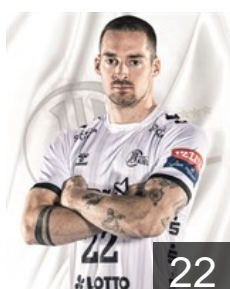

## Left Club

 ISL

**Kristjansson Gisli Thorgeir**

Position: Centre Back

Place of birth: Reykjavik

Date of birth: 30.07.1999

Height: 191 cm

Weight: 90 kg

Left Club on 23.01.2020

 SWE

**Nilsson Lukas**

Position: Left Back

Place of birth: Ystad

Date of birth: 16.11.1996

Height: 194 cm

Weight: 97 kg

Left Club on 30.06.2020

 GER

**Rahmel Ole**

Position: Right Wing

Place of birth: Achim

Date of birth: 19.11.1989

Height: 190 cm

Weight: 92 kg

Left Club on 30.06.2020

 GER

**Schröder Fynn Malte**

Position: Goalkeeper

Place of birth: Bremen

Date of birth: 12.02.1997

Height: 186 cm

Weight: 79 kg