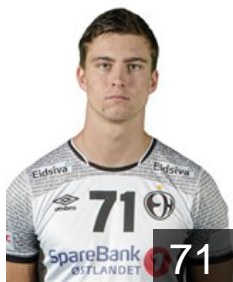

CLUB COMPETITIONS - DELEGATION LIST

Men's European Cup - VELUX EHF Champions League 2019/20

 NOR Elverum Håndball - Players

DEN

Boysen Rasmus Hjarnø

Position: Back
Place of birth: Tønder
Date of birth: 14.10.1992
Height: 191 cm
Weight: 100 kg

NOR

Burud Jonas

Position: Right Back
Place of birth: Oslo
Date of birth: 20.10.1993
Height: 195 cm
Weight: 97 kg

NOR

Christoffersen Blonz A.

Position: Left Wing
Place of birth: Stavanger
Date of birth: 17.04.2000
Height: -
Weight: -

NOR

Fredriksen Magnus

Position: Centre Back
Place of birth: Hokksund
Date of birth: 24.05.1997
Height: 188 cm
Weight: 85 kg

DEN

Fries Thorsten

Position: Goalkeeper
Place of birth: Tønder
Date of birth: 22.01.1993
Height: 197 cm
Weight: 94 kg