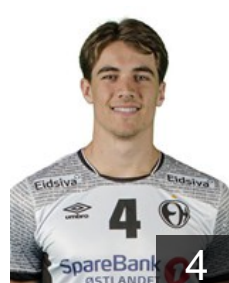

 NOR *Elverum Håndball - Players*

 SWE

Sandell Lukas

Position: Right Back
Place of birth: Reslöv
Date of birth: 03.02.1997
Height: 192 cm
Weight: 91 kg

 NOR

Solstad Thomas

Position: Line Player
Place of birth: Ski
Date of birth: 26.02.1997
Height: 194 cm
Weight: 109 kg

Left Club

 NOR

Elverhøy Jonas Myreng

Position: Left Back
Place of birth: Elverum
Date of birth: 31.12.2000
Height: 204 cm
Weight: 103 kg
Left Club on 31.05.2020

 ISL

Gudjonsson Sigvaldi Björn

Position: Right Wing
Place of birth: Reykjavik
Date of birth: 04.07.1994
Height: 190 cm
Weight: 83 kg
Left Club on 29.06.2020

 NOR

Linderud Didrik Wennberg

Position: Right Wing
Place of birth: Oslo
Date of birth: 07.12.1995
Height: 183 cm
Weight: 85 kg
Left Club on 31.05.2020

 NOR

Linderud Sander Wennberg

Position: Back
Place of birth: Oslo
Date of birth: 01.07.1999
Height: 187 cm
Weight: 90 kg
Left Club on 30.04.2020