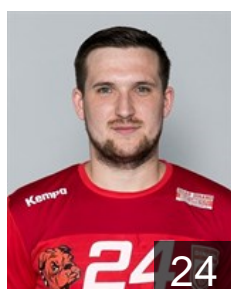

 ROU Dinamo Bucuresti - Players

 IRI

Mousavi Ghalemirz S.

Position: Line Player
Place of birth: Esfahan
Date of birth: 27.04.1990
Height: 197 cm
Weight: 100 kg

 BRA

Nantes Campos Raul

Position: Left Back
Place of birth: Nova Andradina
Date of birth: 20.03.1990
Height: 192 cm
Weight: 90 kg

 ROU

Negru Nicusor Andrei

Position: Left Wing
Place of birth: Resita
Date of birth: 24.05.1994
Height: 180 cm
Weight: 77 kg

 ROU

Savenco Dan Andrei

Position: Line Player
Place of birth: Galati
Date of birth: 12.10.1985
Height: 198 cm
Weight: 105 kg