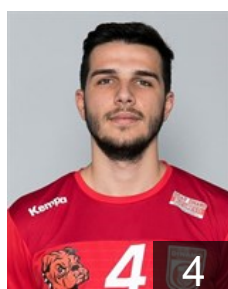

 ROU

Asoltanei Mihai Alexandru

Position: Left Wing
Place of birth: Vaslui
Date of birth: 14.09.1989
Height: 186 cm
Weight: 85 kg

 TUN

Bannour Amine

Position: Right Back
Place of birth: Mahdia
Date of birth: 21.02.1990
Height: 196 cm
Weight: 95 kg

 ROU

Dima Mihai

Position: Left Wing
Place of birth: Calinesti
Date of birth: 25.09.1998
Height: 185 cm
Weight: 80 kg

 ROU

Gavrioloia Razvan

Position: Right Wing
Place of birth: Iasi
Date of birth: 25.07.1983
Height: 186 cm
Weight: 90 kg

 IRI

Heidarirad Saeid

Position: Goalkeeper
Place of birth: Khorramabad
Date of birth: 22.09.1990
Height: 194 cm
Weight: 95 kg

 ROU

Hossu Calin Demetrios

Position: Left Back
Place of birth: Nicosia
Date of birth: 10.02.1999
Height: 188 cm
Weight: 88 kg