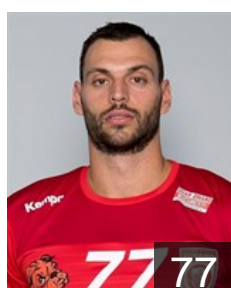

 ROU

Negru Nicusor Andrei

Position: Left Wing
Place of birth: Resita
Date of birth: 24.05.1994
Height: 180 cm
Weight: 77 kg

 ROU

Savenco Dan Andrei

Position: Line Player
Place of birth: Galati
Date of birth: 12.10.1985
Height: 198 cm
Weight: 105 kg