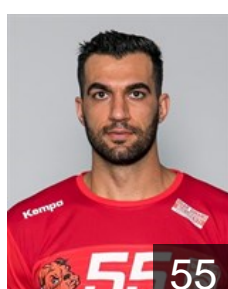

 ROU

Asoltanei Mihai Alexandru

Position: Left Wing
Place of birth: Vaslui
Date of birth: 14.09.1989
Height: 186 cm
Weight: 85 kg

 TUN

Bannour Amine

Position: Right Back
Place of birth: Mahdia
Date of birth: 21.02.1990
Height: 196 cm
Weight: 95 kg

 ROU

Dima Mihai

Position: Left Wing
Place of birth: Calinesti
Date of birth: 25.09.1998
Height: 185 cm
Weight: 80 kg

 ROU

Gavrioloia Razvan

Position: Right Wing
Place of birth: Iasi
Date of birth: 25.07.1983
Height: 186 cm
Weight: 90 kg

 IRI

Heidarirad Saeid

Position: Goalkeeper
Place of birth: Khorramabad
Date of birth: 22.09.1990
Height: 194 cm
Weight: 95 kg

 ROU

Hossu Calin Demetrios

Position: Left Back
Place of birth: Nicosia
Date of birth: 10.02.1999
Height: 188 cm
Weight: 88 kg

 HUN

Jamali Moorchegani Iman

Position: Left Back
Place of birth: Esfahan
Date of birth: 11.10.1991
Height: 202 cm
Weight: 102 kg

 CRO

Kuduz Ante

Position: Left Back
Place of birth: Osijek
Date of birth: 11.04.1995
Height: 202 cm
Weight: 104 kg