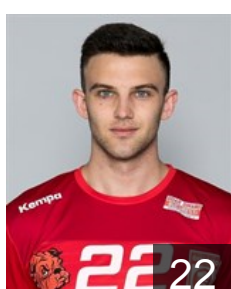

 ROU

Asoltanei Mihai Alexandru

Position: Left Wing
Place of birth: Vaslui
Date of birth: 14.09.1989
Height: 186 cm
Weight: 85 kg

 TUN

Bannour Amine

Position: Right Back
Place of birth: Mahdia
Date of birth: 21.02.1990
Height: 196 cm
Weight: 95 kg

 ROU

Dima Mihai

Position: Left Wing
Place of birth: Calinesti
Date of birth: 25.09.1998
Height: 185 cm
Weight: 80 kg

 ROU

Gavrioloia Razvan

Position: Right Wing
Place of birth: Iasi
Date of birth: 25.07.1983
Height: 186 cm
Weight: 90 kg

 IRI

Heidarirad Saeid

Position: Goalkeeper
Place of birth: Khorramabad
Date of birth: 22.09.1990
Height: 194 cm
Weight: 95 kg

 ROU

Hossu Calin Demetrios

Position: Left Back
Place of birth: Nicosia
Date of birth: 10.02.1999
Height: 188 cm
Weight: 88 kg

 HUN

Jamali Moorchegani Iman

Position: Left Back
Place of birth: Esfahan
Date of birth: 11.10.1991
Height: 202 cm
Weight: 102 kg

 CRO

Kuduz Ante

Position: Left Back
Place of birth: Osijek
Date of birth: 11.04.1995
Height: 202 cm
Weight: 104 kg