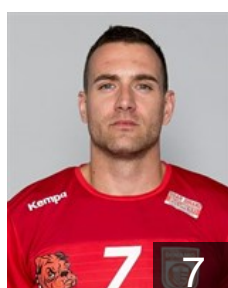

SRB

Vujic Stefan

Position: Centre Back
Place of birth: Rijeka
Date of birth: 06.07.1991
Height: 192 cm
Weight: 90 kg