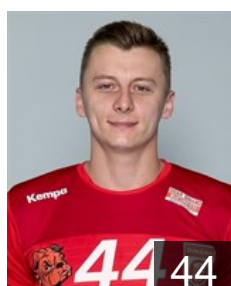

 ROU

Asoltanei Mihai Alexandru

Position: Left Wing
Place of birth: Vaslui
Date of birth: 14.09.1989
Height: 186 cm
Weight: 85 kg

 TUN

Bannour Amine

Position: Right Back
Place of birth: Mahdia
Date of birth: 21.02.1990
Height: 196 cm
Weight: 95 kg

 ROU

Negru Nicusor Andrei

Position: Left Wing
Place of birth: Resita
Date of birth: 24.05.1994
Height: 180 cm
Weight: 77 kg

 ROU

Savenco Dan Andrei

Position: Line Player
Place of birth: Galati
Date of birth: 12.10.1985
Height: 198 cm
Weight: 105 kg

 CRO

Vrankovic Jakov

Position: Right Back
Place of birth: Split
Date of birth: 12.06.1993
Height: 200 cm
Weight: 97 kg

 SRB

Vujic Stefan

Position: Centre Back
Place of birth: Rijeka
Date of birth: 06.07.1991
Height: 192 cm
Weight: 90 kg

 BIH

Zulfic Muhamed

Position: Right Wing
Place of birth: Sarajevo
Date of birth: 13.05.1992
Height: 188 cm
Weight: 80 kg

TEAM OFFICIALS

 ROU

Stefan Constantin

Date of birth: 10.01.1968