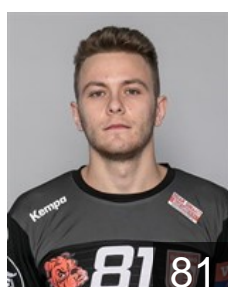

 IRI

Heidarirad Saeid

Position: Goalkeeper
Place of birth: Khorramabad
Date of birth: 22.09.1990
Height: 194 cm
Weight: 95 kg

 ROU

Hossu Calin Demetrios

Position: Left Back
Place of birth: Nicosia
Date of birth: 10.02.1999
Height: 188 cm
Weight: 88 kg

 HUN

Jamali Moorchegani Iman

Position: Left Back
Place of birth: Esfahan
Date of birth: 11.10.1991
Height: 202 cm
Weight: 102 kg

 CRO

Kuduz Ante

Position: Left Back
Place of birth: Osijek
Date of birth: 11.04.1995
Height: 202 cm
Weight: 104 kg

 ROU

Lazar Dan Andrei

Position: Goalkeeper
Place of birth: Gaesti
Date of birth: 11.06.2000
Height: 192 cm
Weight: 89 kg

 EGY

Mamdouh Ashem Shebib M.

Position: Line Player
Place of birth: Cairo
Date of birth: 01.04.1989
Height: 193 cm
Weight: 100 kg