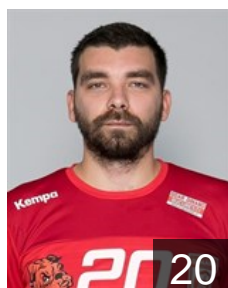

CLUB COMPETITIONS - DELEGATION LIST

Men's European Cup - VELUX EHF Champions League 2019/20

 ROU Dinamo Bucuresti - Players

 TUN

Alouini Kamel

Position: Centre Back
Place of birth: La Marsa
Date of birth: 06.07.1988
Height: 187 cm
Weight: 86 kg

 ROU

Asoltanei Mihai Alexandru

Position: Left Wing
Place of birth: Vaslui
Date of birth: 14.09.1989
Height: 186 cm
Weight: 85 kg

 TUN

Bannour Amine

Position: Right Back
Place of birth: Mahdia
Date of birth: 21.02.1990
Height: 196 cm
Weight: 95 kg