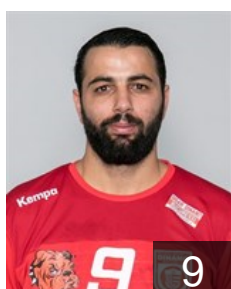

CLUB COMPETITIONS - DELEGATION LIST

Men's European Cup - VELUX EHF Champions League 2019/20

 ROU Dinamo Bucuresti - Players

 TUN

Alouini Kamel

Position: Centre Back
Place of birth: La Marsa
Date of birth: 06.07.1988
Height: 187 cm
Weight: 86 kg

 ROU

Asoltanei Mihai Alexandru

Position: Left Wing
Place of birth: Vaslui
Date of birth: 14.09.1989
Height: 186 cm
Weight: 85 kg

 TUN

Bannour Amine

Position: Right Back
Place of birth: Mahdia
Date of birth: 21.02.1990
Height: 196 cm
Weight: 95 kg