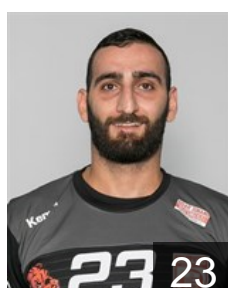

 ROU

Asoltanei Mihai Alexandru

Position: Left Wing
Place of birth: Vaslui
Date of birth: 14.09.1989
Height: 186 cm
Weight: 85 kg

 TUN

Bannour Amine

Position: Right Back
Place of birth: Mahdia
Date of birth: 21.02.1990
Height: 196 cm
Weight: 95 kg

 ROU

Dima Mihai

Position: Left Wing
Place of birth: Calinesti
Date of birth: 25.09.1998
Height: 185 cm
Weight: 80 kg

 ROU

Gavrioloia Razvan

Position: Right Wing
Place of birth: Iasi
Date of birth: 25.07.1983
Height: 186 cm
Weight: 90 kg

 IRI

Heidarirad Saeid

Position: Goalkeeper
Place of birth: Khorramabad
Date of birth: 22.09.1990
Height: 194 cm
Weight: 95 kg

 ROU

Hossu Calin Demetrios

Position: Left Back
Place of birth: Nicosia
Date of birth: 10.02.1999
Height: 188 cm
Weight: 88 kg