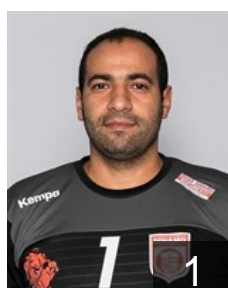

 ROU

Lazar Dan Andrei

Position: Goalkeeper
Place of birth: Gaesti
Date of birth: 11.06.2000
Height: 192 cm
Weight: 89 kg

 EGY

Mamdouh Ashem Shebib M.

Position: Line Player
Place of birth: Cairo
Date of birth: 01.04.1989
Height: 193 cm
Weight: 100 kg

 TUN

Missaoui Makrem

Position: Goalkeeper
Place of birth: Tunis
Date of birth: 14.02.1981
Height: 188 cm
Weight: 94 kg

CLUB COMPETITIONS - DELEGATION LIST

Men's European Cup - VELUX EHF Champions League 2019/20