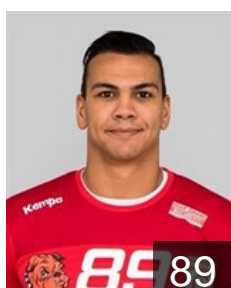

 IRI

Heidarirad Saeid

Position: Goalkeeper
Place of birth: Khorramabad
Date of birth: 22.09.1990
Height: 194 cm
Weight: 95 kg

 ROU

Hossu Calin Demetrios

Position: Left Back
Place of birth: Nicosia
Date of birth: 10.02.1999
Height: 188 cm
Weight: 88 kg

 HUN

Jamali Moorchegani Iman

Position: Left Back
Place of birth: Esfahan
Date of birth: 11.10.1991
Height: 202 cm
Weight: 102 kg

 CRO

Kuduz Ante

Position: Left Back
Place of birth: Osijek
Date of birth: 11.04.1995
Height: 202 cm
Weight: 104 kg

 ROU

Lazar Dan Andrei

Position: Goalkeeper
Place of birth: Gaesti
Date of birth: 11.06.2000
Height: 192 cm
Weight: 89 kg

 EGY

Mamdouh Ashem Shebib M.

Position: Line Player
Place of birth: Cairo
Date of birth: 01.04.1989
Height: 193 cm
Weight: 100 kg