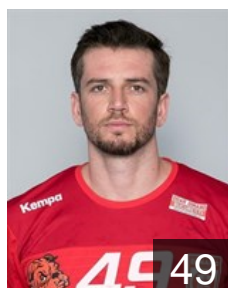

 HUN

Jamali Moorchegani Iman

Position: Left Back
Place of birth: Esfahan
Date of birth: 11.10.1991
Height: 202 cm
Weight: 102 kg

 CRO

Kuduz Ante

Position: Left Back
Place of birth: Osijek
Date of birth: 11.04.1995
Height: 202 cm
Weight: 104 kg

 ROU

Lazar Dan Andrei

Position: Goalkeeper
Place of birth: Gaesti
Date of birth: 11.06.2000
Height: 192 cm
Weight: 89 kg

 EGY

Mamdouh Ashem Shebib M.

Position: Line Player
Place of birth: Cairo
Date of birth: 01.04.1989
Height: 193 cm
Weight: 100 kg

 TUN

Missaoui Makrem

Position: Goalkeeper
Place of birth: Tunis
Date of birth: 14.02.1981
Height: 188 cm
Weight: 94 kg

CLUB COMPETITIONS - DELEGATION LIST

Men's European Cup - VELUX EHF Champions League 2019/20

 ROU Dinamo Bucuresti - Players

 IRI

Mousavi Ghalemirz S.

Position: Line Player
Place of birth: Esfahan
Date of birth: 27.04.1990
Height: 197 cm
Weight: 100 kg

 BRA

Nantes Campos Raul

Position: Left Back
Place of birth: Nova Andradina
Date of birth: 20.03.1990
Height: 192 cm
Weight: 90 kg