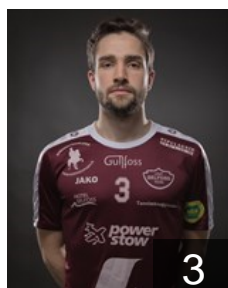

CLUB COMPETITIONS - DELEGATION LIST

Men's European Cup - EHF Cup 2018/19

ISL Selfoss - Players

ISL

Egan Alexander Mar

Position: Right Wing
Place of birth: Selfoss
Date of birth: 09.03.1997
Height: 186 cm
Weight: 84 kg

ISL

Grimsson Hergeir

Position: Left Wing
Place of birth: Selfoss
Date of birth: 25.02.1997
Height: 182 cm
Weight: 86 kg

ISL

Halldorsson Matthias Örn

Position: Left Back
Place of birth: Selfoss
Date of birth: 15.01.1991
Height: 187 cm
Weight: 86 kg