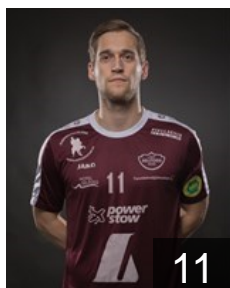

ISL

Omarsson Gudjon Baldur

Position: Right Wing
Place of birth: Selfoss
Date of birth: 11.02.2000
Height: 186 cm
Weight: 80 kg

CLUB COMPETITIONS - DELEGATION LIST

Men's European Cup - EHF Cup 2018/19

 ISL Selfoss - Players

 ISL

Pálsson Sverrir

Position: Left Back
Place of birth: Reykjavík
Date of birth: 26.01.1994
Height: 204 cm
Weight: 95 kg

 ISL

Sigurdsson Richard Saepor

Position: Left Wing
Place of birth: Selfoss
Date of birth: 27.09.1997
Height: 80 cm
Weight: 180 kg

 ISL

Steinthorsson Arni Steinn

Position: Right Back
Place of birth: Reykjavík
Date of birth: 03.12.1991
Height: 188 cm
Weight: 87 kg

 ISL

Svavarsson Sölvi

Position: Right Wing
Place of birth: Selfoss
Date of birth: 11.06.2001
Height: 184 cm
Weight: 78 kg