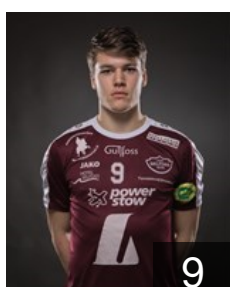

ISL

Jonsson Elvar Örn

Position: Centre Back
Place of birth: Selfoss
Date of birth: 31.08.1997
Height: 185 cm
Weight: 82 kg