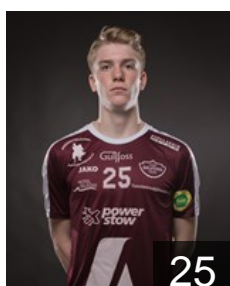

 ISL

Steinthorsson Arni Steinn

Position: Right Back
Place of birth: Reykjavík
Date of birth: 03.12.1991
Height: 188 cm
Weight: 87 kg

 ISL

Svavarsson Sölvi

Position: Right Wing
Place of birth: Selfoss
Date of birth: 11.06.2001
Height: 184 cm
Weight: 78 kg

 ISL

Sverrisson Einar

Position: Left Back
Place of birth: Selfoss
Date of birth: 07.05.1992
Height: 197 cm
Weight: 94 kg

 ISL

Thorisson Tryggvi

Position: Line Player
Place of birth: Selfoss
Date of birth: 18.06.2002
Height: -
Weight: -

 ISL

Thrastarson Haukur

Position: Centre Back
Place of birth: Selfoss
Date of birth: 14.04.2001
Height: 190 cm
Weight: 90 kg

Left Club

 ISL

Sveinsson Reynir Freyr

Position: Centre Back
Place of birth: Selfoss
Date of birth: 24.02.2003
Height: 181 cm
Weight: 73 kg
Left Club on 13.04.2019