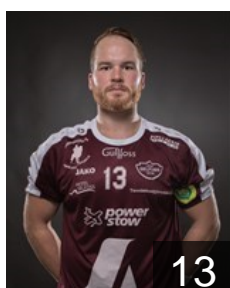

ISL

Grimsson Hergeir

Position: Left Wing
Place of birth: Selfoss
Date of birth: 25.02.1997
Height: 182 cm
Weight: 86 kg

ISL

Halldorsson Matthias Örn

Position: Left Back
Place of birth: Selfoss
Date of birth: 15.01.1991
Height: 187 cm
Weight: 86 kg

ISL

Hallgrimsson Haukur Pall

Position: Centre Back
Place of birth: Selfoss
Date of birth: 28.02.2001
Height: 185 cm
Weight: 82 kg

ISL

Hlynsson Helgi

Position: Goalkeeper
Place of birth: Reykjavik
Date of birth: 01.01.1991
Height: 190 cm
Weight: 90 kg

ISL

Höskuldsson Hannes

Position: Left Wing
Place of birth: Selfoss
Date of birth: 02.11.1999
Height: 190 cm
Weight: 86 kg

ISL

Ingolfsson Atli Ævar

Position: Line Player
Place of birth: Akureyri
Date of birth: 06.05.1988
Height: 190 cm
Weight: 97 kg