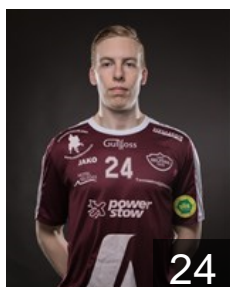

 ISL

Pálsson Sverrir

Position: Left Back
Place of birth: Reykjavík
Date of birth: 26.01.1994
Height: 204 cm
Weight: 95 kg

 ISL

Sigurdsson Richard Saepor

Position: Left Wing
Place of birth: Selfoss
Date of birth: 27.09.1997
Height: 80 cm
Weight: 180 kg

 ISL

Steinthorsson Arni Steinn

Position: Right Back
Place of birth: Reykjavík
Date of birth: 03.12.1991
Height: 188 cm
Weight: 87 kg

 ISL

Svavarsson Sölvi

Position: Right Wing
Place of birth: Selfoss
Date of birth: 11.06.2001
Height: 184 cm
Weight: 78 kg

 ISL

Sverrisson Einar

Position: Left Back
Place of birth: Selfoss
Date of birth: 07.05.1992
Height: 197 cm
Weight: 94 kg

 ISL

Thorisson Tryggvi

Position: Line Player
Place of birth: Selfoss
Date of birth: 18.06.2002
Height: -
Weight: -