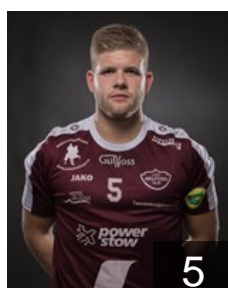

ISL

Höskuldsson Hannes

Position: Left Wing
Place of birth: Selfoss
Date of birth: 02.11.1999
Height: 190 cm
Weight: 86 kg

ISL

Ingolfsson Atli Ævar

Position: Line Player
Place of birth: Akureyri
Date of birth: 06.05.1988
Height: 190 cm
Weight: 97 kg