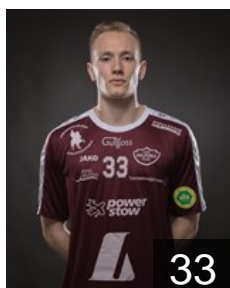

CLUB COMPETITIONS - DELEGATION LIST

Men's European Cup - EHF Cup 2018/19

ISL Selfoss - Players

ISL

Egan Alexander Mar

Position: Right Wing
Place of birth: Selfoss
Date of birth: 09.03.1997
Height: 186 cm
Weight: 84 kg

ISL

Grimsson Hergeir

Position: Left Wing
Place of birth: Selfoss
Date of birth: 25.02.1997
Height: 182 cm
Weight: 86 kg

ISL

Halldorsson Matthias Örn

Position: Left Back
Place of birth: Selfoss
Date of birth: 15.01.1991
Height: 187 cm
Weight: 86 kg