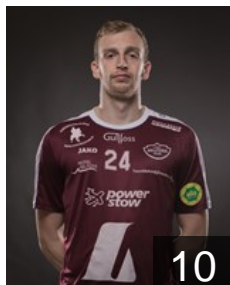

POL

Kiepuski Pawel

Position: Goalkeeper
Place of birth: Lubin
Date of birth: 07.01.1987
Height: 194 cm
Weight: 93 kg

ISL

Olafsson Sölvi

Position: Goalkeeper
Place of birth: Reykjavik
Date of birth: 29.05.1995
Height: 195 cm
Weight: 90 kg

ISL

Omarsson Gudjon Baldur

Position: Right Wing
Place of birth: Selfoss
Date of birth: 11.02.2000
Height: 186 cm
Weight: 80 kg

CLUB COMPETITIONS - DELEGATION LIST

Men's European Cup - EHF Cup 2018/19

 ISL Selfoss - Players

 ISL

Pálsson Sverrir

Position: Left Back
Place of birth: Reykjavík
Date of birth: 26.01.1994
Height: 204 cm
Weight: 95 kg

 ISL

Sigurdsson Richard Saepor

Position: Left Wing
Place of birth: Selfoss
Date of birth: 27.09.1997
Height: 80 cm
Weight: 180 kg