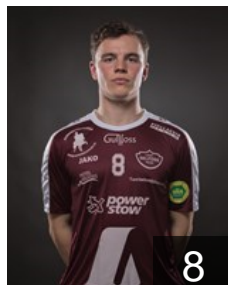

ISL

Omarsson Gudjon Baldur

Position: Right Wing
Place of birth: Selfoss
Date of birth: 11.02.2000
Height: 186 cm
Weight: 80 kg

CLUB COMPETITIONS - DELEGATION LIST

Men's European Cup - EHF Cup 2018/19

 ISL Selfoss - Players

 ISL

Pálsson Sverrir

Position: Left Back
Place of birth: Reykjavík
Date of birth: 26.01.1994
Height: 204 cm
Weight: 95 kg

 ISL

Sigurdsson Richard Saepor

Position: Left Wing
Place of birth: Selfoss
Date of birth: 27.09.1997
Height: 80 cm
Weight: 180 kg