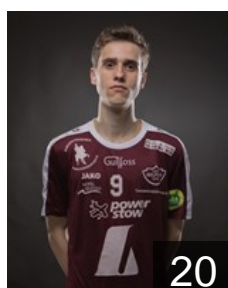

POL

Kiepuski Pawel

Position: Goalkeeper
Place of birth: Lubin
Date of birth: 07.01.1987
Height: 194 cm
Weight: 93 kg

ISL

Olafsson Sölvi

Position: Goalkeeper
Place of birth: Reykjavik
Date of birth: 29.05.1995
Height: 195 cm
Weight: 90 kg

ISL

Omarsson Gudjon Baldur

Position: Right Wing
Place of birth: Selfoss
Date of birth: 11.02.2000
Height: 186 cm
Weight: 80 kg

CLUB COMPETITIONS - DELEGATION LIST

Men's European Cup - EHF Cup 2018/19

 ISL Selfoss - Players