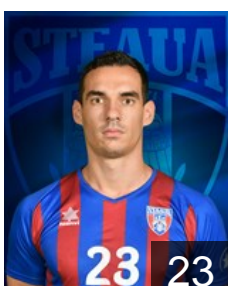

 ROU

Mihalcea Andrei

Position: Right Wing
Place of birth: Hunedoara
Date of birth: 15.08.1987
Height: 182 cm
Weight: 80 kg

 SRB

Milosevic Krsto

Position: Left Back
Place of birth: Belgrade
Date of birth: 06.01.1988
Height: 194 cm
Weight: 99 kg

 ROU

Rapciuga Razvan

Position: Left Back
Place of birth: Medias
Date of birth: 09.01.1986
Height: 194 cm
Weight: 99 kg

 ROU

Rosu Alin

Position: Left Wing
Place of birth: Botosani
Date of birth: 21.08.1989
Height: -
Weight: -

 ROU

Stanescu Tudor

Position: Goalkeeper
Place of birth: Vaslui
Date of birth: 19.06.1989
Height: -
Weight: -

 ROU

Stavrositu Marius

Position: Centre Back
Place of birth: Constanta
Date of birth: 03.09.1980
Height: 182 cm
Weight: 80 kg

 BIH

Vegar Marin

Position: Left Back
Place of birth: Capljina
Date of birth: 22.01.1990
Height: -
Weight: -

 SRB

Vujic Stefan

Position: Centre Back
Place of birth: Rijeka
Date of birth: 06.07.1991
Height: 192 cm
Weight: 90 kg