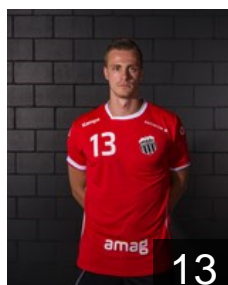

Vernier Pascal André

Position: Right Back
Place of birth: Stäfa
Date of birth: 11.12.1995
Height: 191 cm
Weight: 92 kg