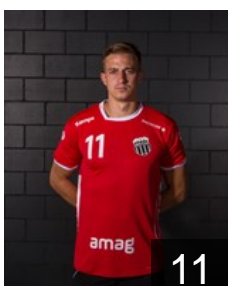

Left Club

Sidorowicz Roman

Position: Left Back
Place of birth: Horgen
Date of birth: 08.08.1991
Height: 188 cm
Weight: 57 kg
Left Club on 02.12.2018