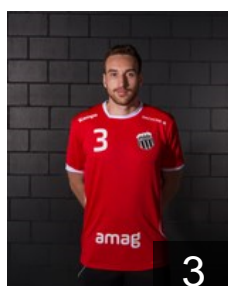

SUI

Heer Lukas

Position: Left Back
Place of birth: Winterthur
Date of birth: 26.06.1998
Height: 200 cm
Weight: 90 kg

SUI

Jud Kevin

Position: Centre Back
Place of birth: Uster
Date of birth: 04.12.1992
Height: 181 cm
Weight: 74 kg

SUI

Lier Marvin

Position: Left Wing
Place of birth: Zürich
Date of birth: 08.09.1992
Height: 185 cm
Weight: 75 kg

SUI

Maros Filip

Position: Centre Back
Place of birth: Dübendorf
Date of birth: 18.05.1991
Height: 188 cm
Weight: 90 kg

SUI

Ott Yannick

Position: Left Back
Place of birth: Winterthur
Date of birth: 04.04.1996
Height: 185 cm
Weight: 83 kg

SUI

Pecoraro Fabrizio

Position: Left Wing
Place of birth: Hitzkirch LU
Date of birth: 25.03.1996
Height: 177 cm
Weight: 77 kg