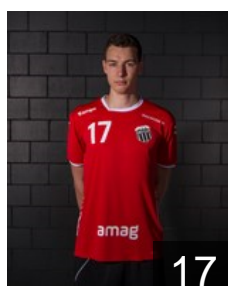

CLUB COMPETITIONS - DELEGATION LIST

Men's European Cup - EHF Cup 2018/19

SUI Pfadi Winterthur Handball - Players

SUI

Bräm Joël

Position: Right Wing
Place of birth: Winterthur
Date of birth: 18.10.1996
Height: 186 cm
Weight: 80 kg

GER

Dangers Markus

Position: Line Player
Place of birth: Stuttgart
Date of birth: 16.12.1994
Height: 190 cm
Weight: 102 kg

SUI

Freivogel Stefan

Position: Right Back
Place of birth: Schwammending
Date of birth: 06.02.1990
Height: 187 cm
Weight: 82 kg

SUI

Heer Lukas

Position: Left Back
Place of birth: Winterthur
Date of birth: 26.06.1998
Height: 200 cm
Weight: 90 kg

SUI

Jud Kevin

Position: Centre Back
Place of birth: Uster
Date of birth: 04.12.1992
Height: 181 cm
Weight: 74 kg

SUI

Lier Marvin

Position: Left Wing
Place of birth: Zürich
Date of birth: 08.09.1992
Height: 185 cm
Weight: 75 kg

SUI

Maros Filip

Position: Centre Back
Place of birth: Dübendorf
Date of birth: 18.05.1991
Height: 188 cm
Weight: 90 kg