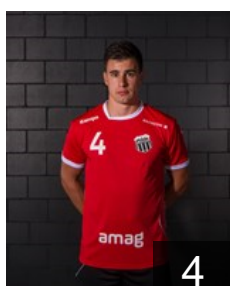

CLUB COMPETITIONS - DELEGATION LIST

Men's European Cup - EHF Cup 2018/19

SUI Pfadi Winterthur Handball - Players

SUI

Bräm Joël

Position: Right Wing
Place of birth: Winterthur
Date of birth: 18.10.1996
Height: 186 cm
Weight: 80 kg

GER

Dangers Markus

Position: Line Player
Place of birth: Stuttgart
Date of birth: 16.12.1994
Height: 190 cm
Weight: 102 kg

SUI

Freivogel Stefan

Position: Right Back
Place of birth: Schwammending
Date of birth: 06.02.1990
Height: 187 cm
Weight: 82 kg

SUI

Heer Lukas

Position: Left Back
Place of birth: Winterthur
Date of birth: 26.06.1998
Height: 200 cm
Weight: 90 kg

SUI

Jud Kevin

Position: Centre Back
Place of birth: Uster
Date of birth: 04.12.1992
Height: 181 cm
Weight: 74 kg

SUI

Lier Marvin

Position: Left Wing
Place of birth: Zürich
Date of birth: 08.09.1992
Height: 185 cm
Weight: 75 kg

SUI

Maros Filip

Position: Centre Back
Place of birth: Dübendorf
Date of birth: 18.05.1991
Height: 188 cm
Weight: 90 kg