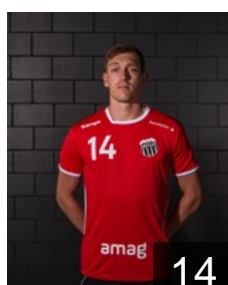

CLUB COMPETITIONS - DELEGATION LIST

Men's European Cup - EHF Cup 2018/19

SUI Pfadi Winterthur Handball - Players

SUI

Bräm Joël

Position: Right Wing
Place of birth: Winterthur
Date of birth: 18.10.1996
Height: 186 cm
Weight: 80 kg

GER

Dangers Markus

Position: Line Player
Place of birth: Stuttgart
Date of birth: 16.12.1994
Height: 190 cm
Weight: 102 kg

SUI

Freivogel Stefan

Position: Right Back
Place of birth: Schwammending
Date of birth: 06.02.1990
Height: 187 cm
Weight: 82 kg

SUI

Heer Lukas

Position: Left Back
Place of birth: Winterthur
Date of birth: 26.06.1998
Height: 200 cm
Weight: 90 kg

SUI

Jud Kevin

Position: Centre Back
Place of birth: Uster
Date of birth: 04.12.1992
Height: 181 cm
Weight: 74 kg

SUI

Lier Marvin

Position: Left Wing
Place of birth: Zürich
Date of birth: 08.09.1992
Height: 185 cm
Weight: 75 kg

SUI

Maros Filip

Position: Centre Back
Place of birth: Dübendorf
Date of birth: 18.05.1991
Height: 188 cm
Weight: 90 kg