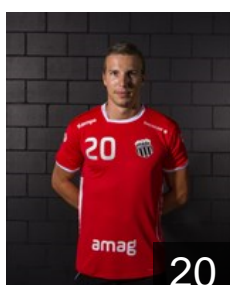

CLUB COMPETITIONS - DELEGATION LIST

Men's European Cup - EHF Cup 2018/19

SUI Pfadi Winterthur Handball - Players

SUI

Bräm Joël

Position: Right Wing
Place of birth: Winterthur
Date of birth: 18.10.1996
Height: 186 cm
Weight: 80 kg

GER

Dangers Markus

Position: Line Player
Place of birth: Stuttgart
Date of birth: 16.12.1994
Height: 190 cm
Weight: 102 kg

SUI

Freivogel Stefan

Position: Right Back
Place of birth: Schwammending
Date of birth: 06.02.1990
Height: 187 cm
Weight: 82 kg

SUI

Heer Lukas

Position: Left Back
Place of birth: Winterthur
Date of birth: 26.06.1998
Height: 200 cm
Weight: 90 kg

SUI

Jud Kevin

Position: Centre Back
Place of birth: Uster
Date of birth: 04.12.1992
Height: 181 cm
Weight: 74 kg