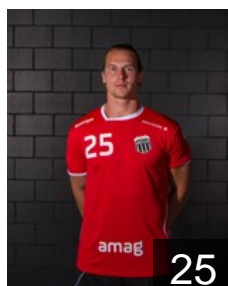

SUI

Ott Yannick

Position: Left Back
Place of birth: Winterthur
Date of birth: 04.04.1996
Height: 185 cm
Weight: 83 kg

SUI

Pecoraro Fabrizio

Position: Left Wing
Place of birth: Hitzkirch LU
Date of birth: 25.03.1996
Height: 177 cm
Weight: 77 kg

KOS

Quni Luigj

Position: Line Player
Place of birth: Pristina
Date of birth: 26.02.1996
Height: -
Weight: -

SUI

Schelling Simon

Position: Goalkeeper
Place of birth: Zürich
Date of birth: 20.12.1994
Height: 188 cm
Weight: 88 kg

GER

Schramm Peter

Position: Left Back
Place of birth: Konstanz
Date of birth: 29.10.1990
Height: 194 cm
Weight: 98 kg

CLUB COMPETITIONS - DELEGATION LIST

Men's European Cup - EHF Cup 2018/19

SUI Pfadi Winterthur Handball - Players