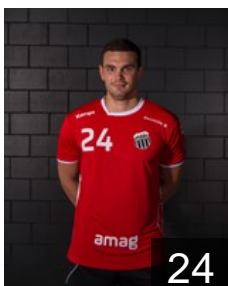

KOS

Quni Luigj

Position: Line Player
Place of birth: Pristina
Date of birth: 26.02.1996
Height: -
Weight: -

SUI

Schelling Simon

Position: Goalkeeper
Place of birth: Zürich
Date of birth: 20.12.1994
Height: 188 cm
Weight: 88 kg

GER

Schramm Peter

Position: Left Back
Place of birth: Konstanz
Date of birth: 29.10.1990
Height: 194 cm
Weight: 98 kg

CLUB COMPETITIONS - DELEGATION LIST

Men's European Cup - EHF Cup 2018/19

SUI Pfadi Winterthur Handball - Players

Schulz Matias Carlos

Position: Goalkeeper
Place of birth: Buenos Aires
Date of birth: 12.02.1982
Height: 190 cm
Weight: 88 kg

Staub Magnus

Position: Goalkeeper
Place of birth: Winterthur
Date of birth: 11.07.1998
Height: 192 cm
Weight: 96 kg