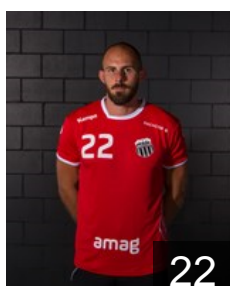

CLUB COMPETITIONS - DELEGATION LIST

Men's European Cup - EHF Cup 2018/19

SUI Pfadi Winterthur Handball - Players

SUI

Bräm Joël

Position: Right Wing
Place of birth: Winterthur
Date of birth: 18.10.1996
Height: 186 cm
Weight: 80 kg

GER

Dangers Markus

Position: Line Player
Place of birth: Stuttgart
Date of birth: 16.12.1994
Height: 190 cm
Weight: 102 kg

SUI

Freivogel Stefan

Position: Right Back
Place of birth: Schwammending
Date of birth: 06.02.1990
Height: 187 cm
Weight: 82 kg

SUI

Heer Lukas

Position: Left Back
Place of birth: Winterthur
Date of birth: 26.06.1998
Height: 200 cm
Weight: 90 kg

SUI

Jud Kevin

Position: Centre Back
Place of birth: Uster
Date of birth: 04.12.1992
Height: 181 cm
Weight: 74 kg