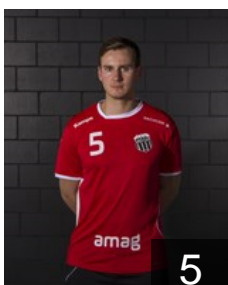

Tynowski Joël

Position: Right Wing
Place of birth: Kloten
Date of birth: 28.10.1994
Height: 178 cm
Weight: 78 kg