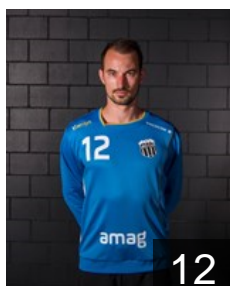

SUI

Lier Marvin

Position: Left Wing
Place of birth: Zürich
Date of birth: 08.09.1992
Height: 185 cm
Weight: 75 kg

SUI

Maros Filip

Position: Centre Back
Place of birth: Dübendorf
Date of birth: 18.05.1991
Height: 188 cm
Weight: 90 kg

SUI

Ott Yannick

Position: Left Back
Place of birth: Winterthur
Date of birth: 04.04.1996
Height: 185 cm
Weight: 83 kg

SUI

Pecoraro Fabrizio

Position: Left Wing
Place of birth: Hitzkirch LU
Date of birth: 25.03.1996
Height: 177 cm
Weight: 77 kg

KOS

Quni Luigj

Position: Line Player
Place of birth: Pristina
Date of birth: 26.02.1996
Height: -
Weight: -

SUI

Schelling Simon

Position: Goalkeeper
Place of birth: Zürich
Date of birth: 20.12.1994
Height: 188 cm
Weight: 88 kg