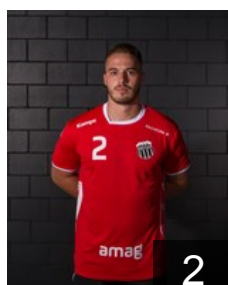

SUI

Lier Marvin

Position: Left Wing
Place of birth: Zürich
Date of birth: 08.09.1992
Height: 185 cm
Weight: 75 kg

SUI

Maros Filip

Position: Centre Back
Place of birth: Dübendorf
Date of birth: 18.05.1991
Height: 188 cm
Weight: 90 kg

SUI

Ott Yannick

Position: Left Back
Place of birth: Winterthur
Date of birth: 04.04.1996
Height: 185 cm
Weight: 83 kg

SUI

Pecoraro Fabrizio

Position: Left Wing
Place of birth: Hitzkirch LU
Date of birth: 25.03.1996
Height: 177 cm
Weight: 77 kg

KOS

Quni Luigj

Position: Line Player
Place of birth: Pristina
Date of birth: 26.02.1996
Height: -
Weight: -

SUI

Schelling Simon

Position: Goalkeeper
Place of birth: Zürich
Date of birth: 20.12.1994
Height: 188 cm
Weight: 88 kg