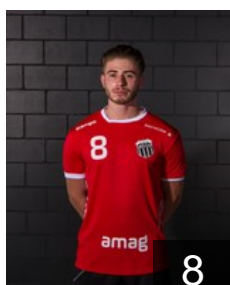

SUI

Heer Lukas

Position: Left Back
Place of birth: Winterthur
Date of birth: 26.06.1998
Height: 200 cm
Weight: 90 kg

SUI

Jud Kevin

Position: Centre Back
Place of birth: Uster
Date of birth: 04.12.1992
Height: 181 cm
Weight: 74 kg

SUI

Lier Marvin

Position: Left Wing
Place of birth: Zürich
Date of birth: 08.09.1992
Height: 185 cm
Weight: 75 kg

SUI

Maros Filip

Position: Centre Back
Place of birth: Dübendorf
Date of birth: 18.05.1991
Height: 188 cm
Weight: 90 kg

SUI

Ott Yannick

Position: Left Back
Place of birth: Winterthur
Date of birth: 04.04.1996
Height: 185 cm
Weight: 83 kg

SUI

Pecoraro Fabrizio

Position: Left Wing
Place of birth: Hitzkirch LU
Date of birth: 25.03.1996
Height: 177 cm
Weight: 77 kg