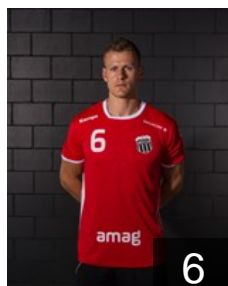

Tynowski Cédrie

Position: Right Wing
Place of birth: Kloten
Date of birth: 21.09.1996
Height: -
Weight: -