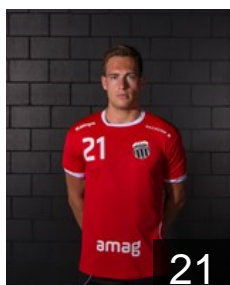

CLUB COMPETITIONS - DELEGATION LIST

Men's European Cup - EHF Cup 2018/19

SUI Pfadi Winterthur Handball - Players

SUI

Bräm Joël

Position: Right Wing
Place of birth: Winterthur
Date of birth: 18.10.1996
Height: 186 cm
Weight: 80 kg

GER

Dangers Markus

Position: Line Player
Place of birth: Stuttgart
Date of birth: 16.12.1994
Height: 190 cm
Weight: 102 kg

SUI

Freivogel Stefan

Position: Right Back
Place of birth: Schwammending
Date of birth: 06.02.1990
Height: 187 cm
Weight: 82 kg

SUI

Heer Lukas

Position: Left Back
Place of birth: Winterthur
Date of birth: 26.06.1998
Height: 200 cm
Weight: 90 kg

SUI

Jud Kevin

Position: Centre Back
Place of birth: Uster
Date of birth: 04.12.1992
Height: 181 cm
Weight: 74 kg