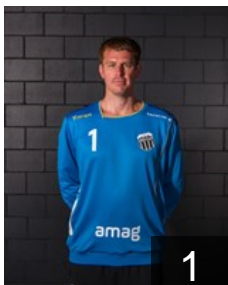

KOS

Quni Luigj

Position: Line Player
Place of birth: Pristina
Date of birth: 26.02.1996
Height: -
Weight: -

SUI

Schelling Simon

Position: Goalkeeper
Place of birth: Zürich
Date of birth: 20.12.1994
Height: 188 cm
Weight: 88 kg

GER

Schramm Peter

Position: Left Back
Place of birth: Konstanz
Date of birth: 29.10.1990
Height: 194 cm
Weight: 98 kg

CLUB COMPETITIONS - DELEGATION LIST

Men's European Cup - EHF Cup 2018/19

SUI Pfadi Winterthur Handball - Players

Schulz Matias Carlos

Position: Goalkeeper
Place of birth: Buenos Aires
Date of birth: 12.02.1982
Height: 190 cm
Weight: 88 kg

Staub Magnus

Position: Goalkeeper
Place of birth: Winterthur
Date of birth: 11.07.1998
Height: 192 cm
Weight: 96 kg