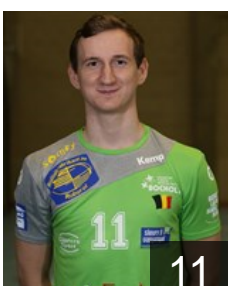

 NED

Cremers Jordi

Position: Line Player
Place of birth: Beek
Date of birth: 06.03.1990
Height: 182 cm
Weight: 85 kg

 BEL

Driesen Thomas

Position: Left Wing
Place of birth: Neerpelt
Date of birth: 03.09.1995
Height: 178 cm
Weight: 78 kg

 BEL

Gijbels Stef

Position: Goalkeeper
Place of birth: Neerpelt
Date of birth: 23.07.1996
Height: 202 cm
Weight: 102 kg

 BEL

Kedziora Bartosz

Position: Centre Back
Place of birth: Glogow
Date of birth: 31.12.1990
Height: -
Weight: -

 BEL

Kedziora Damian

Position: Left Wing
Place of birth: Glogow
Date of birth: 18.05.1987
Height: -
Weight: -

 BEL

Koninkx Elias

Position: Right Wing
Place of birth: Overpelt
Date of birth: 22.05.1998
Height: 182 cm
Weight: 70 kg