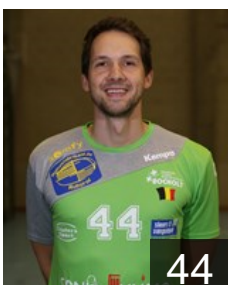

 NED

Cremers Jordi

Position: Line Player
Place of birth: Beek
Date of birth: 06.03.1990
Height: 182 cm
Weight: 85 kg

 BEL

Driesen Thomas

Position: Left Wing
Place of birth: Neerpelt
Date of birth: 03.09.1995
Height: 178 cm
Weight: 78 kg

 BEL

Gijbels Stef

Position: Goalkeeper
Place of birth: Neerpelt
Date of birth: 23.07.1996
Height: 202 cm
Weight: 102 kg

 BEL

Kedziora Bartosz

Position: Centre Back
Place of birth: Glogow
Date of birth: 31.12.1990
Height: -
Weight: -