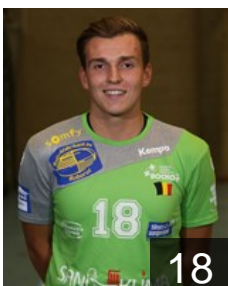

CLUB COMPETITIONS - DELEGATION LIST

Men's European Cup - EHF Cup 2018/19

 BEL *Sezoens Achilles Bocholt - Players*

 NED

Alberts Björn

Position: Goalkeeper
Place of birth: Geleen
Date of birth: 03.08.1978
Height: 194 cm
Weight: 90 kg

 NED

Cremers Jordi

Position: Line Player
Place of birth: Beek
Date of birth: 06.03.1990
Height: 182 cm
Weight: 85 kg

 BEL

Driesen Thomas

Position: Left Wing
Place of birth: Neerpelt
Date of birth: 03.09.1995
Height: 178 cm
Weight: 78 kg

 BEL

Gijbels Stef

Position: Goalkeeper
Place of birth: Neerpelt
Date of birth: 23.07.1996
Height: 202 cm
Weight: 102 kg

 BEL

Kedziora Bartosz

Position: Centre Back
Place of birth: Glogow
Date of birth: 31.12.1990
Height: -
Weight: -