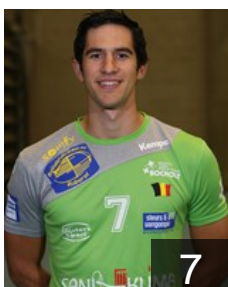

 BEL

Valkenborgh Roel

Position: Left Back
Place of birth: Neerpelt
Date of birth: 15.11.1988
Height: 194 cm
Weight: 93 kg

 BEL

Wertelaers Brecht

Position: Right Wing
Place of birth: Bree
Date of birth: 23.07.1990
Height: 181 cm
Weight: 74 kg