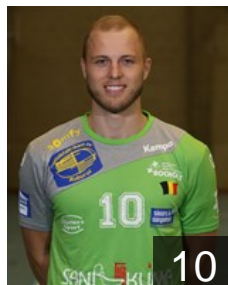

CLUB COMPETITIONS - DELEGATION LIST

Men's European Cup - EHF Cup 2018/19

 BEL *Sezoens Achilles Bocholt - Players*

 NED

Alberts Björn

Position: Goalkeeper
Place of birth: Geleen
Date of birth: 03.08.1978
Height: 194 cm
Weight: 90 kg