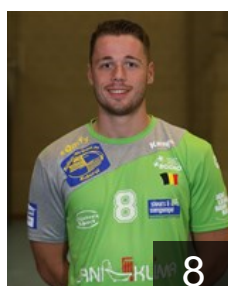

 BEL

Kedziora Damian

Position: Left Wing
Place of birth: Glogow
Date of birth: 18.05.1987
Height: -
Weight: -

 BEL

Koninkx Elias

Position: Right Wing
Place of birth: Overpelt
Date of birth: 22.05.1998
Height: 182 cm
Weight: 70 kg