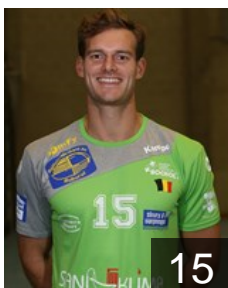

 BEL

Roelants Ruben

Position: Back
Place of birth: Brasschaat
Date of birth: 20.08.1990
Height: 188 cm
Weight: 86 kg

 BEL

Spooren Serge

Position: Left Back
Place of birth: Neerpelt
Date of birth: 22.11.1993
Height: -
Weight: -

 BEL

Valkenborgh Roel

Position: Left Back
Place of birth: Neerpelt
Date of birth: 15.11.1988
Height: 194 cm
Weight: 93 kg

 BEL

Wertelaers Brecht

Position: Right Wing
Place of birth: Bree
Date of birth: 23.07.1990
Height: 181 cm
Weight: 74 kg