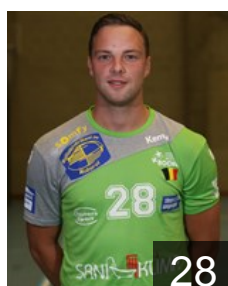

 BEL

Lamers Michiel

Position: Left Wing
Place of birth: bree
Date of birth: 15.08.1998
Height: 184 cm
Weight: 85 kg

 BEL

Leroy Clem

Position: Goalkeeper
Place of birth: Hasselt
Date of birth: 27.08.1998
Height: -
Weight: -