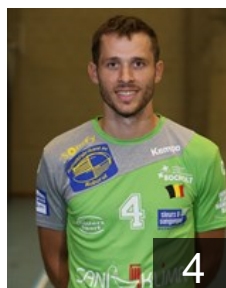

BEL

Wertelaers Brecht

Position: Right Wing
Place of birth: Bree
Date of birth: 23.07.1990
Height: 181 cm
Weight: 74 kg