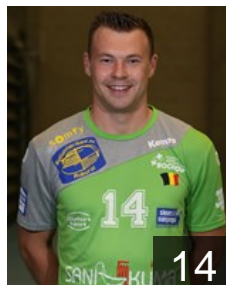

BEL

Spooren Serge

Position: Left Back
Place of birth: Neerpelt
Date of birth: 22.11.1993
Height: -
Weight: -