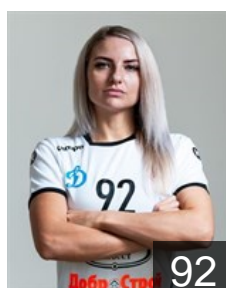

BLR
Yemelyanenko Yana
Position: Right Wing
Place of birth: Gomel
Date of birth: 02.01.1992
Height: 176 cm