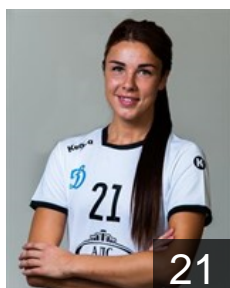

CLUB COMPETITIONS - DELEGATION LIST

Women's European Cup - EHF Cup 2018/19

RUS Astrakhanochka - Players

RUS

Zaitseva Evgeniia

Position: Line Player
Place of birth: Togliatti
Date of birth: 10.08.1994
Height: 180 cm