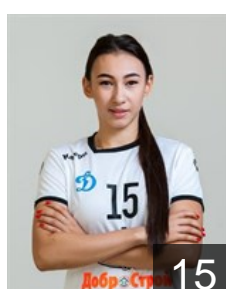

 RUS

Zelenkova Ekaterina

Position: Right Back
Place of birth: Yaroslavl
Date of birth: 28.02.1999
Height: 182 cm

Left Club

 RUS

Kozhokar Kristina

Position: Right Wing
Place of birth: Togliatti
Date of birth: 28.02.1994
Height: 174 cm

Left Club on 22.11.2018

 RUS

Tazhenova Milana

Position: Centre Back
Place of birth: Astrakhan
Date of birth: 06.03.1999
Height: 175 cm

Left Club on 22.11.2018

TEAM OFFICIALS

 RUS

Izmailov Mikhail