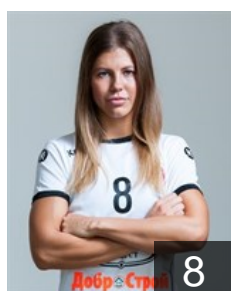

 RUS
Malashenko Elizaveta
Position: Centre Back
Place of birth: Togliatti
Date of birth: 26.02.1996
Height: 179 cm

 RUS
Martirosian Anastasiia
Position: Left Back
Place of birth: Astrakhan
Date of birth: 16.07.2001
Height: 176 cm

 RUS
Riabtseva Anastasiia
Position: Goalkeeper
Place of birth: Krasnodar
Date of birth: 17.01.1996
Height: 178 cm

 RUS
Sabirova Karina
Position: Left Back
Place of birth: Astrakhan
Date of birth: 23.03.1998
Height: 180 cm