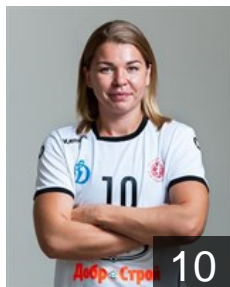

CLUB COMPETITIONS - DELEGATION LIST

Women's European Cup - EHF Cup 2018/19

 RUS Astrakhanochka - Players

 RUS
Antonova Irina
Position: Line Player
Place of birth: Naro-Fominsk,
Date of birth: 02.07.1986
Height: 180 cm

 RUS
Bolshakova Viktoriia
Position: Goalkeeper
Place of birth: Astrakhan
Date of birth: 20.11.2000
Height: 180 cm

 RUS
Degtiareva Valentina
Position: Goalkeeper
Place of birth: Astrakhan
Date of birth: 19.03.1999
Height: 173 cm

 RUS
Ignatovich Sofiia
Position: Line Player
Place of birth: St.Petersburg
Date of birth: 21.09.1998
Height: 178 cm

 RUS
Izmailova Galina
Position: Left Back
Place of birth: Astrakhan
Date of birth: 21.03.2000
Height: -

Left Club on 22.11.2018

 RUS

Tazhenova Milana

Position: Centre Back
Place of birth: Astrakhan
Date of birth: 06.03.1999
Height: 175 cm

Left Club on 22.11.2018

TEAM OFFICIALS

 RUS

Izmailov Mikhail