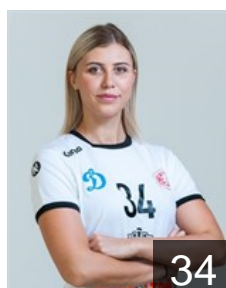

 RUS
Ignatovich Sofiia
Position: Line Player
Place of birth: St.Petersburg
Date of birth: 21.09.1998
Height: 178 cm

 RUS
Izmailova Galina
Position: Left Back
Place of birth: Astrakhan
Date of birth: 21.03.2000
Height: -

 RUS
Kainarova Anna
Position: Right Wing
Place of birth: Astrakhan
Date of birth: 27.10.2002
Height: 171 cm

 RUS
Kochetova Anna
Position: Right Back
Place of birth: Volgograd
Date of birth: 04.05.1987
Height: 180 cm

 RUS
Kremneva Svetlana
Position: Line Player
Place of birth: Astrakhan
Date of birth: 25.02.1999
Height: 184 cm

 RUS
Kurushina Irina
Position: Left Wing
Place of birth: Astrakhan
Date of birth: 20.05.2000
Height: -

 RUS
Malashenko Elizaveta
Position: Centre Back
Place of birth: Togliatti
Date of birth: 26.02.1996
Height: 179 cm

 RUS
Martirosian Anastasiia
Position: Left Back
Place of birth: Astrakhan
Date of birth: 16.07.2001
Height: 176 cm