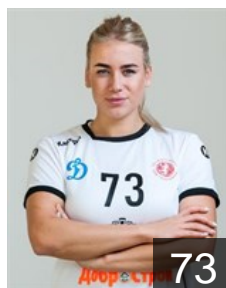

CLUB COMPETITIONS - DELEGATION LIST

Women's European Cup - EHF Cup 2018/19

 RUS Astrakhanochka - Players

 RUS
Antonova Irina
Position: Line Player
Place of birth: Naro-Fominsk,
Date of birth: 02.07.1986
Height: 180 cm

 RUS
Bolshakova Viktoriia
Position: Goalkeeper
Place of birth: Astrakhan
Date of birth: 20.11.2000
Height: 180 cm

 RUS
Degtiareva Valentina
Position: Goalkeeper
Place of birth: Astrakhan
Date of birth: 19.03.1999
Height: 173 cm

 RUS
Ignatovich Sofiia
Position: Line Player
Place of birth: St.Petersburg
Date of birth: 21.09.1998
Height: 178 cm

 RUS
Izmailova Galina
Position: Left Back
Place of birth: Astrakhan
Date of birth: 21.03.2000
Height: -

Left Club on 22.11.2018

 RUS

Tazhenova Milana

Position: Centre Back
Place of birth: Astrakhan
Date of birth: 06.03.1999
Height: 175 cm

Left Club on 22.11.2018

TEAM OFFICIALS

 RUS

Izmailov Mikhail