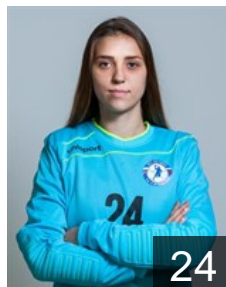

CLUB COMPETITIONS - DELEGATION LIST

Women's European Cup - EHF Cup 2018/19

 RUS Astrakhanochka - Players

 RUS
Antonova Irina
Position: Line Player
Place of birth: Naro-Fominsk,
Date of birth: 02.07.1986
Height: 180 cm

 RUS
Bolshakova Viktoriia
Position: Goalkeeper
Place of birth: Astrakhan
Date of birth: 20.11.2000
Height: 180 cm

 RUS
Degtiareva Valentina
Position: Goalkeeper
Place of birth: Astrakhan
Date of birth: 19.03.1999
Height: 173 cm

 RUS
Ignatovich Sofiia
Position: Line Player
Place of birth: St.Petersburg
Date of birth: 21.09.1998
Height: 178 cm

 RUS
Izmailova Galina
Position: Left Back
Place of birth: Astrakhan
Date of birth: 21.03.2000
Height: -