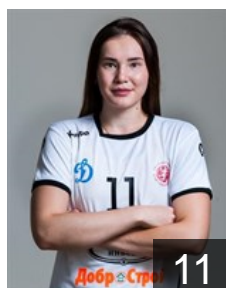

 RUS
Malashenko Elizaveta
Position: Centre Back
Place of birth: Togliatti
Date of birth: 26.02.1996
Height: 179 cm

 RUS
Martirosian Anastasiia
Position: Left Back
Place of birth: Astrakhan
Date of birth: 16.07.2001
Height: 176 cm

 RUS
Postnova Liudmila
Position: Left Back
Place of birth: Yaroslavl
Date of birth: 11.08.1984
Height: 183 cm

CLUB COMPETITIONS - DELEGATION LIST

Women's European Cup - EHF Cup 2018/19

 RUS Astrakhanochka - Players

 RUS
Riabtseva Anastasiia
Position: Goalkeeper
Place of birth: Krasnodar
Date of birth: 17.01.1996
Height: 178 cm

 RUS
Sabirova Karina
Position: Left Back
Place of birth: Astrakhan
Date of birth: 23.03.1998
Height: 180 cm