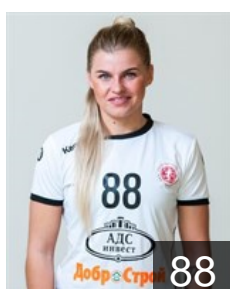

Left Club

RUS

Kozhokar Kristina

Position: Right Wing
Place of birth: Togliatti
Date of birth: 28.02.1994
Height: 174 cm

Left Club on 22.11.2018