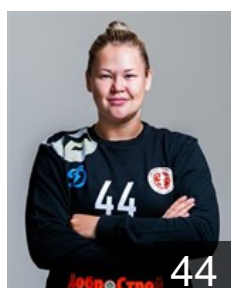

 RUS
Shaposhnikova Anna
Position: Right Wing
Place of birth: Astrakhan
Date of birth: 13.02.1999
Height: 174 cm

 RUS
Shichkina Viktoriia
Position: Left Wing
Place of birth: Astrakhan
Date of birth: 29.03.1996
Height: 165 cm

 RUS
Sisenova Karina
Position: Right Back
Place of birth: Astrakhan
Date of birth: 25.06.1996
Height: 178 cm

 RUS
Snopova Irina
Position: Right Back
Place of birth: Volgograd
Date of birth: 07.06.1995
Height: 182 cm

 RUS
Soikina Kseniia
Position: Left Back
Place of birth: Astrakhan
Date of birth: 31.01.2001
Height: 178 cm

 RUS
Soloveva Angelina
Position: Line Player
Place of birth: Astrakhan
Date of birth: 15.11.2000
Height: -