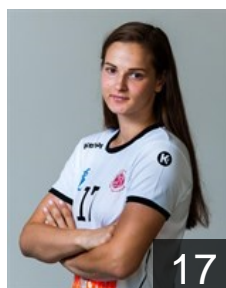

CLUB COMPETITIONS - DELEGATION LIST

Women's European Cup - EHF Cup 2018/19

 RUS Astrakhanochka - Players

 RUS

Zaitseva Evgeniia

Position: Line Player
Place of birth: Togliatti
Date of birth: 10.08.1994
Height: 180 cm