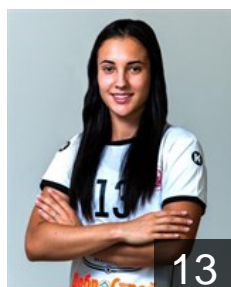

 RUS
Riabtseva Anastasiia
Position: Goalkeeper
Place of birth: Krasnodar
Date of birth: 17.01.1996
Height: 178 cm

 RUS
Sabirova Karina
Position: Left Back
Place of birth: Astrakhan
Date of birth: 23.03.1998
Height: 180 cm

 RUS
Samokhina Dariia
Position: Left Wing
Place of birth: Togliatti
Date of birth: 12.08.1992
Height: 175 cm

 RUS
Senchenko Olga
Position: Right Back
Place of birth: Astrakhan
Date of birth: 19.12.2000
Height: 180 cm