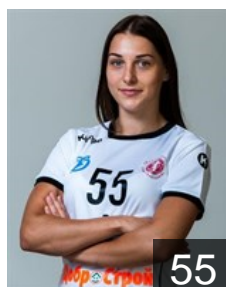

RUS
Shichkina Viktoriia
Position: Left Wing
Place of birth: Astrakhan
Date of birth: 29.03.1996
Height: 165 cm