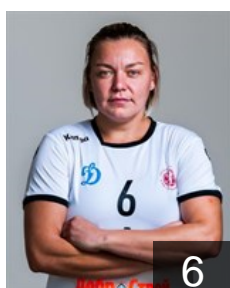

 RUS
Bolshakova Viktoriia
Position: Goalkeeper
Place of birth: Astrakhan
Date of birth: 20.11.2000
Height: 180 cm

 RUS
Degtiareva Valentina
Position: Goalkeeper
Place of birth: Astrakhan
Date of birth: 19.03.1999
Height: 173 cm

 RUS
Ignatovich Sofiia
Position: Line Player
Place of birth: St.Petersburg
Date of birth: 21.09.1998
Height: 178 cm

 RUS
Izmailova Galina
Position: Left Back
Place of birth: Astrakhan
Date of birth: 21.03.2000
Height: -

 RUS
Kainarova Anna
Position: Right Wing
Place of birth: Astrakhan
Date of birth: 27.10.2002
Height: 171 cm

 RUS
Kochetova Anna
Position: Right Back
Place of birth: Volgograd
Date of birth: 04.05.1987
Height: 180 cm

Left Club on 22.11.2018

 RUS

Tazhenova Milana

Position: Centre Back
Place of birth: Astrakhan
Date of birth: 06.03.1999
Height: 175 cm

Left Club on 22.11.2018

TEAM OFFICIALS

 RUS

Izmailov Mikhail