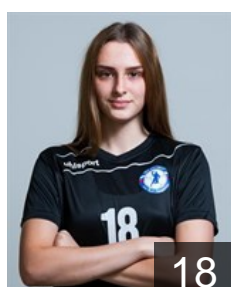

 RUS
Samokhina Dariia
Position: Left Wing
Place of birth: Togliatti
Date of birth: 12.08.1992
Height: 175 cm

 RUS
Senchenko Olga
Position: Right Back
Place of birth: Astrakhan
Date of birth: 19.12.2000
Height: 180 cm

 RUS
Shaposhnikova Anna
Position: Right Wing
Place of birth: Astrakhan
Date of birth: 13.02.1999
Height: 174 cm

 RUS
Shichkina Viktoriia
Position: Left Wing
Place of birth: Astrakhan
Date of birth: 29.03.1996
Height: 165 cm

 RUS
Sisenova Karina
Position: Right Back
Place of birth: Astrakhan
Date of birth: 25.06.1996
Height: 178 cm

 RUS
Snopova Irina
Position: Right Back
Place of birth: Volgograd
Date of birth: 07.06.1995
Height: 182 cm