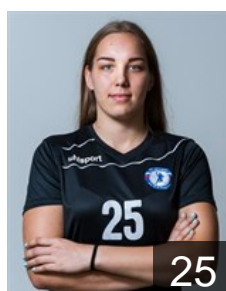

RUS
Senchenko Olga
Position: Right Back
Place of birth: Astrakhan
Date of birth: 19.12.2000
Height: 180 cm