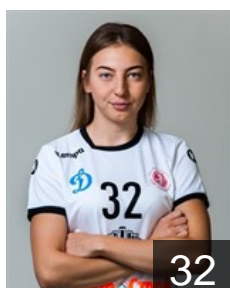

RUS
Kurushina Irina
Position: Left Wing
Place of birth: Astrakhan
Date of birth: 20.05.2000
Height: -