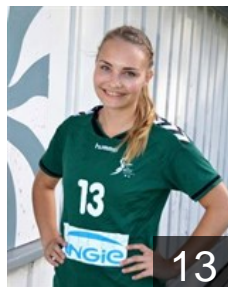

CLUB COMPETITIONS - DELEGATION LIST

Women's European Cup - EHF Cup 2018/19

 SUI LC Brühl Handball - Players

 SUI

Albrecht Fabienne

Position: Right Wing
Place of birth: St. Gallen
Date of birth: 11.08.1999
Height: 168 cm

 SUI

Albrecht Stefanie

Position: Centre Back
Place of birth: Sargans
Date of birth: 10.03.1997
Height: 167 cm

 SUI

Altherr Malin

Position: Right Wing
Place of birth: St. Gallen
Date of birth: 14.02.2003
Height: -

 SUI

Altherr Yarima

Position: Left Back
Place of birth: St. Gallen
Date of birth: 20.05.2000
Height: 177 cm

 SUI

Dokovic Sladana

Position: Goalkeeper
Place of birth: Münsterlingen
Date of birth: 22.07.1995
Height: -

 GBR

Fudge Kathryn Louise

Position: Left Back
Place of birth: Bury
Date of birth: 10.11.1989
Height: 183 cm

 SUI

Giger Andrea

Position: Goalkeeper
Place of birth: Nesslau
Date of birth: 17.08.1999
Height: 172 cm