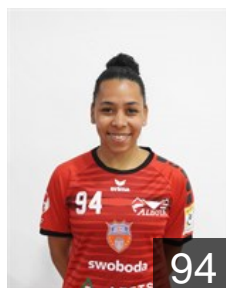

## Araujo Larissa Fais Munhoz

Position: Left Wing  
Place of birth: Curitiba  
Date of birth: 01.07.1992  
Height: 167 cm

 MNE

## Boljevic Jasna

Position: Right Back  
Place of birth: Podgorica  
Date of birth: 16.03.1989  
Height: 189 cm

 ROU

## Chirila Paula

Position: Centre Back  
Place of birth: SEBES  
Date of birth: 07.02.1991  
Height: 175 cm

 BRA

## Da Silva Larissa Inae

Position: Right Wing  
Place of birth: JUNDIAI/SP  
Date of birth: 04.04.1994  
Height: 169 cm

 BRA