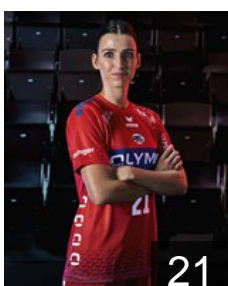

## Schulze Luisa

Position: Line Player  
Place of birth: Altenburg  
Date of birth: 14.09.1990  
Height: 190 cm

 NED

## Van der Heijden Laura

Position: Right Back  
Place of birth: Amersfoort  
Date of birth: 27.06.1990  
Height: 173 cm

 NED

## Visser Maura

Position: Centre Back  
Place of birth: s-Gravenhage  
Date of birth: 01.06.1985  
Height: 178 cm

 DEN