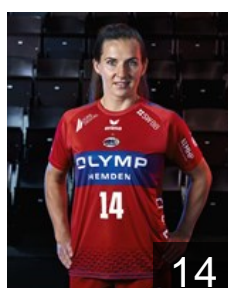

## Braun Kim

Position: Left Wing  
Place of birth: Eupen  
Date of birth: 06.02.1997  
Height: -

 GER

## Eckerle Dinah

Position: Goalkeeper  
Place of birth: Leonberg  
Date of birth: 16.10.1995  
Height: 174 cm

 SWE

## Gustin Daniela

Position: Right Wing  
Place of birth: Backa  
Date of birth: 11.05.1994  
Height: 181 cm

 AUT

## Ivancok Ines

Position: Left Back  
Place of birth: Wien  
Date of birth: 14.04.1998  
Height: 182 cm

 POL