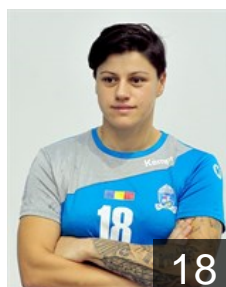

CLUB COMPETITIONS - DELEGATION LIST

Women's European Cup - EHF Cup 2018/19

 ROU SCM Craiova - Players

 BRA

Cavaleiro Fachinello D.

Position: Right Back
Place of birth: Santa Rosa, RS
Date of birth: 20.06.1983
Height: 180 cm

 ROU

Colac Alexandra Ionela

Position: Left Wing
Place of birth: MOTRU
Date of birth: 19.01.1998
Height: 169 cm

 BRA

Costa Mariana

Position: Right Wing
Place of birth: Sao Paulo/SP
Date of birth: 14.10.1992
Height: 170 cm

 ROU

Curment Bianca Tomina

Position: Goalkeeper
Place of birth: FILIASI
Date of birth: 12.06.1997
Height: 182 cm

 BUL

Dzhukeva Ekaterina

Position: Goalkeeper
Place of birth: Dupnitsa
Date of birth: 08.05.1988
Height: 186 cm

 ROU

Ion Maria Valentina

Position: Centre Back
Place of birth: CRAIOVA
Date of birth: 04.05.2002
Height: 175 cm

 SRB

Nikolic Zeljka

Position: Right Wing
Place of birth: Priboj
Date of birth: 12.07.1991
Height: 164 cm