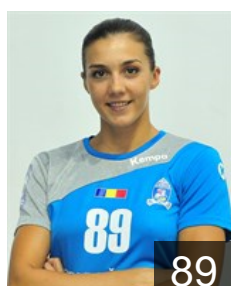

 ROU

Tatar Timea Judita

Position: Line Player
Place of birth: Baia Mare
Date of birth: 28.07.1989
Height: 175 cm

 ROU

Ticu Ana Maria

Position: Centre Back
Place of birth: Rimnicu Vilcea
Date of birth: 23.02.1992
Height: 170 cm

 SRB

Trifunovic Jelena

Position: Right Back
Place of birth: Kraljevo
Date of birth: 04.08.1991
Height: 182 cm

 ROU

Vizitiu Patricia Maria

Position: Right Back
Place of birth: Petrosani
Date of birth: 15.10.1988
Height: 176 cm