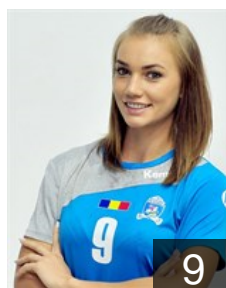

 ROU

Ion Maria Valentina

Position: Centre Back
Place of birth: CRAIOVA
Date of birth: 04.05.2002
Height: 175 cm

 SRB

Nikolic Zeljka

Position: Right Wing
Place of birth: Priboj
Date of birth: 12.07.1991
Height: 164 cm

 ROU

Selaru Carmen Gabriela

Position: Left Wing
Place of birth: Caracal
Date of birth: 24.09.1991
Height: 170 cm

 CRO

Seric Andrea

Position: Line Player
Place of birth: Split
Date of birth: 03.08.1985
Height: 184 cm

 ISL

Stanciu Florentina

Position: Goalkeeper
Place of birth: CRAIOVA
Date of birth: 28.07.1982
Height: 184 cm

CLUB COMPETITIONS - DELEGATION LIST

Women's European Cup - EHF Cup 2018/19

 ROU SCM Craiova - Players

 ROU

Stoican Beatrice Lorena

Position: Right Back
Place of birth: CRAIOVA
Date of birth: 29.07.1998
Height: 174 cm

 ROU

Tanasie Ana-Maria

Position: Left Wing
Place of birth: Hunedoara
Date of birth: 06.04.1995
Height: 172 cm