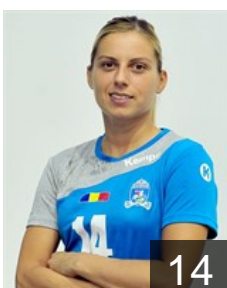

 ROU

Colac Alexandra Ionela

Position: Left Wing
Place of birth: MOTRU
Date of birth: 19.01.1998
Height: 169 cm

 BRA

Costa Mariana

Position: Right Wing
Place of birth: Sao Paulo/SP
Date of birth: 14.10.1992
Height: 170 cm

 ROU

Curment Bianca Tomina

Position: Goalkeeper
Place of birth: FILIASI
Date of birth: 12.06.1997
Height: 182 cm

 BUL

Dzhukeva Ekaterina

Position: Goalkeeper
Place of birth: Dupnitsa
Date of birth: 08.05.1988
Height: 186 cm

 MKD

Gjeorgjievaska Elena

Position: Right Back
Place of birth: Struga
Date of birth: 27.03.1990
Height: 179 cm

 ROU

Ianasi Maria Andreea

Position: Right Back
Place of birth: Tirgu Carbunesti
Date of birth: 02.12.1992
Height: 170 cm

 ROU

Ion Maria Valentina

Position: Centre Back
Place of birth: CRAIOVA
Date of birth: 04.05.2002
Height: 175 cm

 SRB

Nikolic Zeljka

Position: Right Wing
Place of birth: Priboj
Date of birth: 12.07.1991
Height: 164 cm