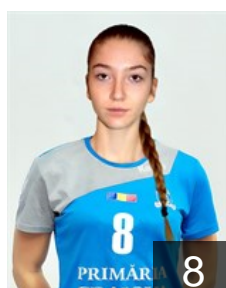

 ROU

Curment Bianca Tomina

Position: Goalkeeper
Place of birth: FILIASI
Date of birth: 12.06.1997
Height: 182 cm

 BUL

Dzhukeva Ekaterina

Position: Goalkeeper
Place of birth: Dupnitsa
Date of birth: 08.05.1988
Height: 186 cm

 MKD

Gjeorgjievaska Elena

Position: Right Back
Place of birth: Struga
Date of birth: 27.03.1990
Height: 179 cm

 ROU

Ianasi Maria Andreea

Position: Right Back
Place of birth: Tirgu Carbunesti
Date of birth: 02.12.1992
Height: 170 cm

 ROU

Ion Maria Valentina

Position: Centre Back
Place of birth: CRAIOVA
Date of birth: 04.05.2002
Height: 175 cm

 SRB

Nikolic Zeljka

Position: Right Wing
Place of birth: Priboj
Date of birth: 12.07.1991
Height: 164 cm

 ROU

Selaru Carmen Gabriela

Position: Left Wing
Place of birth: Caracal
Date of birth: 24.09.1991
Height: 170 cm

 CRO

Seric Andrea

Position: Line Player
Place of birth: Split
Date of birth: 03.08.1985
Height: 184 cm