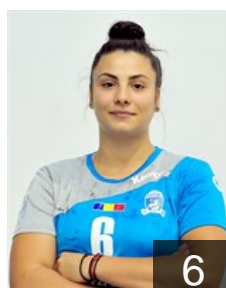

 ROU

Ion Maria Valentina

Position: Centre Back
Place of birth: CRAIOVA
Date of birth: 04.05.2002
Height: 175 cm

 SRB

Nikolic Zeljka

Position: Right Wing
Place of birth: Priboj
Date of birth: 12.07.1991
Height: 164 cm

 ROU

Selaru Carmen Gabriela

Position: Left Wing
Place of birth: Caracal
Date of birth: 24.09.1991
Height: 170 cm

 CRO

Seric Andrea

Position: Line Player
Place of birth: Split
Date of birth: 03.08.1985
Height: 184 cm