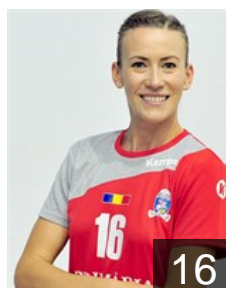

 ROU

Ion Maria Valentina

Position: Centre Back
Place of birth: CRAIOVA
Date of birth: 04.05.2002
Height: 175 cm

 SRB

Nikolic Zeljka

Position: Right Wing
Place of birth: Priboj
Date of birth: 12.07.1991
Height: 164 cm

 ROU

Selaru Carmen Gabriela

Position: Left Wing
Place of birth: Caracal
Date of birth: 24.09.1991
Height: 170 cm

 CRO

Seric Andrea

Position: Line Player
Place of birth: Split
Date of birth: 03.08.1985
Height: 184 cm

 ISL

Stanciu Florentina

Position: Goalkeeper
Place of birth: CRAIOVA
Date of birth: 28.07.1982
Height: 184 cm

CLUB COMPETITIONS - DELEGATION LIST

Women's European Cup - EHF Cup 2018/19

 ROU SCM Craiova - Players