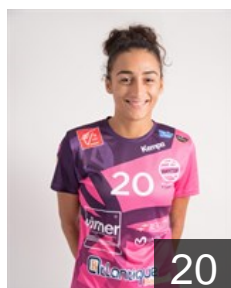

# CLUB COMPETITIONS - DELEGATION LIST

Women's European Cup - EHF Cup 2018/19

 FRA Neptunes Nantes - Players

 FRA  
**Ahanda Orlane**  
Position: Right Back  
Place of birth: NANTES  
Date of birth: 20.11.1998  
Height: 176 cm

 FRA  
**Andre Floriane**  
Position: Goalkeeper  
Place of birth: SAINT  
Date of birth: 30.05.2000  
Height: 180 cm

 FRA  
**Attingre Armelle**  
Position: Goalkeeper  
Place of birth: Kadjokro  
Date of birth: 15.01.1989  
Height: 174 cm

 FRA  
**Ayglon Saurina Camille**  
Position: Right Back  
Place of birth: Avignon  
Date of birth: 21.05.1985  
Height: 180 cm

 FRA  
**Baudouin Paule**  
Position: Left Wing  
Place of birth: Saint-Denis  
Date of birth: 25.10.1984  
Height: 172 cm