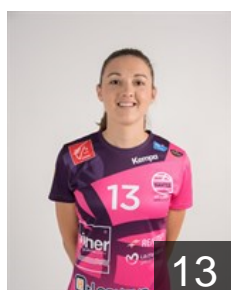

 FRA  
**Ayglon Saurina Camille**  
Position: Right Back  
Place of birth: Avignon  
Date of birth: 21.05.1985  
Height: 180 cm

 FRA  
**Baudouin Paule**  
Position: Left Wing  
Place of birth: Saint-Denis  
Date of birth: 25.10.1984  
Height: 172 cm

 FRA  
**Bellec Emilie**  
Position: Right Wing  
Place of birth: LIBREVILLE  
Date of birth: 07.05.1999  
Height: 165 cm

 FRA  
**Boutrouille Vanessa**  
Position: Left Back  
Place of birth: CAMBRAI  
Date of birth: 13.08.1988  
Height: 179 cm

 ESP  
**Cabral Barbosa Alexandrina**  
Position: Left Back  
Place of birth: Lisbon  
Date of birth: 05.05.1986  
Height: 175 cm

 ESP  
**Chavez Hernandez Elizabet**  
Position: Line Player  
Place of birth: Tenerife  
Date of birth: 17.11.1990  
Height: 192 cm

 FRA  
**Chesneau Laurine**  
Position: Right Wing  
Place of birth: LE MANS  
Date of birth: 16.05.1994  
Height: 169 cm

 FRA  
**Dancette Blandine**  
Position: Right Wing  
Place of birth: Firminy  
Date of birth: 14.02.1988  
Height: 169 cm