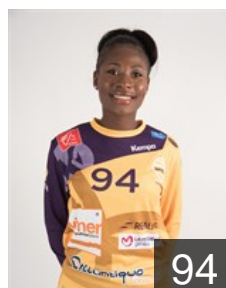

 FRA  
**Chesneau Laurine**  
Position: Right Wing  
Place of birth: LE MANS  
Date of birth: 16.05.1994  
Height: 169 cm

 FRA  
**Dancette Blandine**  
Position: Right Wing  
Place of birth: Firminy  
Date of birth: 14.02.1988  
Height: 169 cm

 FRA  
**Ekoh Karichma**  
Position: Left Back  
Place of birth: CLICHY LA  
Date of birth: 04.03.1998  
Height: 172 cm

# CLUB COMPETITIONS - DELEGATION LIST

Women's European Cup - EHF Cup 2018/19

 FRA Neptunes Nantes - Players

 ESP  
**Escribano Sanchez-Mateos**  
Position: Centre Back  
Place of birth: ALCAZAR DE  
Date of birth: 04.05.1990  
Height: 178 cm

 FRA  
**Gabriel Catherine**  
Position: Goalkeeper  
Place of birth: yaoundé  
Date of birth: 04.09.1994  
Height: 172 cm

 BRA  
**Gomes Barbosa Elaine**  
Position: Line Player  
Place of birth: fortaleza  
Date of birth: 01.06.1992  
Height: 183 cm