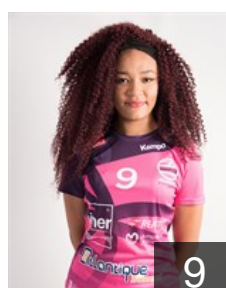

# CLUB COMPETITIONS - DELEGATION LIST

Women's European Cup - EHF Cup 2018/19

 FRA Neptunes Nantes - Players

 ESP  
**Escribano Sanchez-Mateos**  
Position: Centre Back  
Place of birth: ALCAZAR DE  
Date of birth: 04.05.1990  
Height: 178 cm

 FRA  
**Gabriel Catherine**  
Position: Goalkeeper  
Place of birth: yaoundé  
Date of birth: 04.09.1994  
Height: 172 cm

 BRA  
**Gomes Barbosa Elaine**  
Position: Line Player  
Place of birth: fortaleza  
Date of birth: 01.06.1992  
Height: 183 cm

 FRA  
**Mandret Camille**  
Position: Line Player  
Place of birth: LIVRY GARGAN  
Date of birth: 16.11.1997  
Height: 182 cm

 FRA  
**Niakate Kalidiatou**  
Position: Left Back  
Place of birth: Aubervilliers  
Date of birth: 15.03.1995  
Height: 177 cm