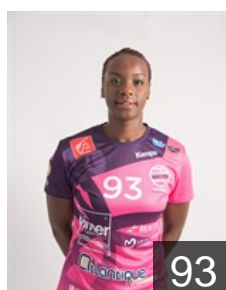

 FRA  
**Bellec Emilie**  
Position: Right Wing  
Place of birth: LIBREVILLE  
Date of birth: 07.05.1999  
Height: 165 cm

 FRA  
**Boutrouille Vanessa**  
Position: Left Back  
Place of birth: CAMBRAI  
Date of birth: 13.08.1988  
Height: 179 cm

 ESP  
**Cabral Barbosa Alexandrina**  
Position: Left Back  
Place of birth: Lisbon  
Date of birth: 05.05.1986  
Height: 175 cm

 ESP  
**Chavez Hernandez Elizabet**  
Position: Line Player  
Place of birth: Tenerife  
Date of birth: 17.11.1990  
Height: 192 cm

 FRA  
**Chesneau Laurine**  
Position: Right Wing  
Place of birth: LE MANS  
Date of birth: 16.05.1994  
Height: 169 cm

 FRA  
**Dancette Blandine**  
Position: Right Wing  
Place of birth: Firminy  
Date of birth: 14.02.1988  
Height: 169 cm

 FRA  
**Ekoh Karichma**  
Position: Left Back  
Place of birth: CLICHY LA  
Date of birth: 04.03.1998  
Height: 172 cm