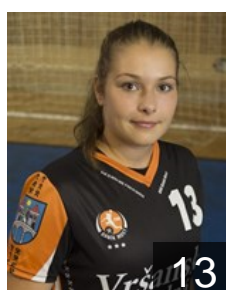

CZE

Jungova Linda

Position: Line Player
Place of birth: Most
Date of birth: 12.11.1998
Height: 169 cm