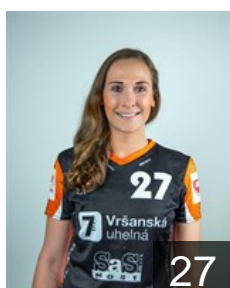

## Eksteinova Tereza

Position: Right Wing  
Place of birth: Plzen  
Date of birth: 11.03.1999  
Height: 168 cm

 CZE

## Janouskova Michaela

Position: Right Back  
Place of birth: Mariánské Lázně  
Date of birth: 21.11.1992  
Height: 173 cm

 CZE

## Jungova Linda

Position: Line Player  
Place of birth: Most  
Date of birth: 12.11.1998  
Height: 169 cm

 SVK