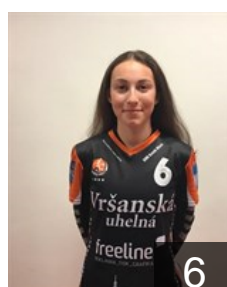

SVK  
**Opatova Kristina**  
Position: Goalkeeper  
Place of birth: Trencín  
Date of birth: 15.08.2000  
Height: 176 cm

CZE  
**Sipova Veronika**  
Position: Left Back  
Place of birth: Litvínov  
Date of birth: 21.03.2000  
Height: -

CZE  
**Striskova Adela**  
Position: Left Back  
Place of birth: Most  
Date of birth: 14.12.2000  
Height: -

CZE  
**Sustkova Jana**  
Position: Left Back  
Place of birth: Kyjov  
Date of birth: 10.01.1998  
Height: 177 cm

CZE  
**Svihnosova Nikola**  
Position: Right Back  
Place of birth: Praha  
Date of birth: 26.05.2000  
Height: -

CZE  
**Tesarova Barbora**  
Position: Line Player  
Place of birth: Cheb  
Date of birth: 29.08.2000  
Height: -