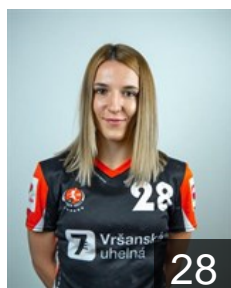

CLUB COMPETITIONS - DELEGATION LIST

Women's European Cup - EHF Cup 2018/19

CZE DHK Banik Most - Players

MKD
Mishevskaja Stefaniya
Position: Line Player
Place of birth: Skopje
Date of birth: 02.05.1996
Height: 175 cm