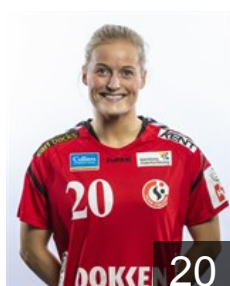

CLUB COMPETITIONS - DELEGATION LIST

Women's European Cup - EHF Cup 2018/19

 DEN Team Esbjerg - Players

 NOR

Breistøl Kristine

Position: Left Back
Place of birth: Oslo
Date of birth: 23.08.1993
Height: 192 cm

 NOR

Frafjord Marit Malm

Position: Line Player
Place of birth: Tromsø
Date of birth: 25.11.1985
Height: 182 cm

 NOR

Granlund Rikke Marie

Position: Goalkeeper
Place of birth: Oslo
Date of birth: 14.11.1989
Height: -

 DEN

Halicevic Elma

Position: Left Wing
Place of birth: Esbjerg
Date of birth: 18.06.2000
Height: 168 cm

 GBR

Harkes Mayes Jane Maria

Position: Goalkeeper
Place of birth: Esbjerg
Date of birth: 10.01.1989
Height: 174 cm

 NOR

Ingstad Vilde Mortensen

Position: Line Player
Place of birth: Oslo
Date of birth: 18.12.1994
Height: 178 cm

 NOR

Jacobsen Marit Røsberg

Position: Right Wing
Place of birth: Narvik
Date of birth: 25.02.1994
Height: 165 cm