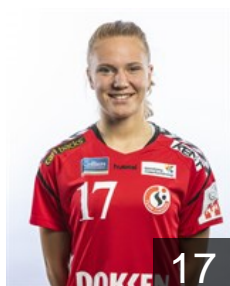

 DEN

Jørgensen Line Anna Ryborg

Position: Right Back
Place of birth: Hvidovre
Date of birth: 31.12.1989
Height: 186 cm

 NOR

Karlsson Ida Björndalen

Position: Right Back
Place of birth: Sarpsborg
Date of birth: 06.05.1983
Height: 178 cm

 SRB

Liscevic Kristina

Position: Centre Back
Place of birth: Sombor
Date of birth: 20.10.1989
Height: 173 cm

CLUB COMPETITIONS - DELEGATION LIST

Women's European Cup - EHF Cup 2018/19

 DEN Team Esbjerg - Players

 SWE

Monti Danielsson Clara

Position: Line Player
Place of birth: Uppåkra
Date of birth: 30.01.1992
Height: 175 cm

 DEN

Nielsen Christina Mørup

Position: Line Player
Place of birth: Esbjerg
Date of birth: 08.11.1997
Height: 171 cm

 DEN

Nielsen Emma Cecilie

Position: Right Wing
Place of birth: Holstebro
Date of birth: 20.06.1999
Height: 173 cm

 DEN

Nielsen Lene Østergaard

Position: Left Back
Place of birth: Varde
Date of birth: 08.10.1998
Height: 180 cm