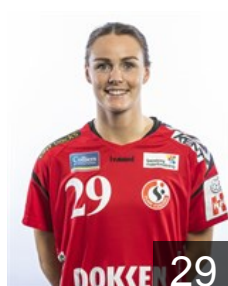

CLUB COMPETITIONS - DELEGATION LIST

Women's European Cup - EHF Cup 2018/19

 DEN Team Esbjerg - Players

 NOR

Breistøl Kristine

Position: Left Back
Place of birth: Oslo
Date of birth: 23.08.1993
Height: 192 cm

 DEN

Halicevic Elma

Position: Left Wing
Place of birth: Esbjerg
Date of birth: 18.06.2000
Height: 168 cm

 GBR

Harkes Mayes Jane Maria

Position: Goalkeeper
Place of birth: Esbjerg
Date of birth: 10.01.1989
Height: 174 cm

 NOR

Ingstad Vilde Mortensen

Position: Line Player
Place of birth: Oslo
Date of birth: 18.12.1994
Height: 178 cm

 NOR

Jacobsen Marit Røsberg

Position: Right Wing
Place of birth: Narvik
Date of birth: 25.02.1994
Height: 165 cm

 DEN

Jensen Annette

Position: Centre Back
Place of birth: Frederica
Date of birth: 24.09.1991
Height: 175 cm

 ISL

Jónsdóttir Rut

Position: Right Back
Place of birth: Reykjavik
Date of birth: 21.07.1990
Height: 176 cm