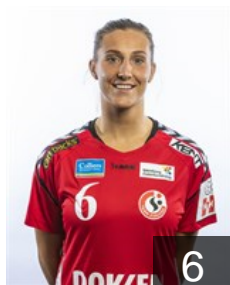

 DEN

Jørgensen Line Anna Ryborg

Position: Right Back
Place of birth: Hvidovre
Date of birth: 31.12.1989
Height: 186 cm

 NOR

Karlsson Ida Björndalen

Position: Right Back
Place of birth: Sarpsborg
Date of birth: 06.05.1983
Height: 178 cm

 SRB

Liscevic Kristina

Position: Centre Back
Place of birth: Sombor
Date of birth: 20.10.1989
Height: 173 cm

CLUB COMPETITIONS - DELEGATION LIST

Women's European Cup - EHF Cup 2018/19

 DEN Team Esbjerg - Players

 SWE

Monti Danielsson Clara

Position: Line Player
Place of birth: Uppåkra
Date of birth: 30.01.1992
Height: 175 cm

 DEN

Nielsen Christina Mørup

Position: Line Player
Place of birth: Esbjerg
Date of birth: 08.11.1997
Height: 171 cm

 DEN

Nielsen Emma Cecilie

Position: Right Wing
Place of birth: Holstebro
Date of birth: 20.06.1999
Height: 173 cm

 DEN

Nielsen Lene Østergaard

Position: Left Back
Place of birth: Varde
Date of birth: 08.10.1998
Height: 180 cm