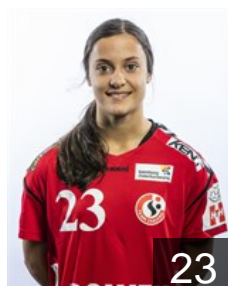

CLUB COMPETITIONS - DELEGATION LIST

Women's European Cup - EHF Cup 2018/19

 DEN Team Esbjerg - Players

 NOR

Breistøl Kristine

Position: Left Back
Place of birth: Oslo
Date of birth: 23.08.1993
Height: 192 cm

 NOR

Frafjord Marit Malm

Position: Line Player
Place of birth: Tromsø
Date of birth: 25.11.1985
Height: 182 cm

 NOR

Granlund Rikke Marie

Position: Goalkeeper
Place of birth: Oslo
Date of birth: 14.11.1989
Height: -

 DEN

Halicevic Elma

Position: Left Wing
Place of birth: Esbjerg
Date of birth: 18.06.2000
Height: 168 cm

 GBR

Harkes Mayes Jane Maria

Position: Goalkeeper
Place of birth: Esbjerg
Date of birth: 10.01.1989
Height: 174 cm

 NOR

Ingstad Vilde Mortensen

Position: Line Player
Place of birth: Oslo
Date of birth: 18.12.1994
Height: 178 cm

 NOR

Jacobsen Marit Røsberg

Position: Right Wing
Place of birth: Narvik
Date of birth: 25.02.1994
Height: 165 cm