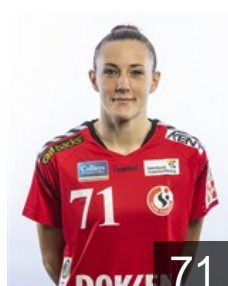

 NOR

Ingstad Vilde Mortensen

Position: Line Player
Place of birth: Oslo
Date of birth: 18.12.1994
Height: 178 cm

 NOR

Jacobsen Marit Røsberg

Position: Right Wing
Place of birth: Narvik
Date of birth: 25.02.1994
Height: 165 cm

 DEN

Jensen Annette

Position: Centre Back
Place of birth: Frederica
Date of birth: 24.09.1991
Height: 175 cm

 ISL

Jónsdóttir Rut

Position: Right Back
Place of birth: Reykjavik
Date of birth: 21.07.1990
Height: 176 cm

 DEN

Jørgensen Line Anna Ryborg

Position: Right Back
Place of birth: Hvidovre
Date of birth: 31.12.1989
Height: 186 cm

 NOR

Karlsson Ida Björndalen

Position: Right Back
Place of birth: Sarpsborg
Date of birth: 06.05.1983
Height: 178 cm

 SRB

Liscevic Kristina

Position: Centre Back
Place of birth: Sombor
Date of birth: 20.10.1989
Height: 173 cm

CLUB COMPETITIONS - DELEGATION LIST

Women's European Cup - EHF Cup 2018/19

 DEN Team Esbjerg - Players