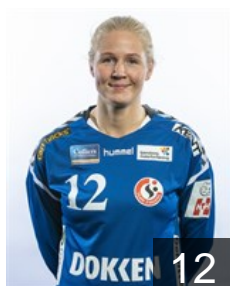

CLUB COMPETITIONS - DELEGATION LIST

Women's European Cup - EHF Cup 2018/19

 DEN Team Esbjerg - Players

 NOR

Breistøl Kristine

Position: Left Back
Place of birth: Oslo
Date of birth: 23.08.1993
Height: 192 cm

 NOR

Frafjord Marit Malm

Position: Line Player
Place of birth: Tromsø
Date of birth: 25.11.1985
Height: 182 cm

 NOR

Granlund Rikke Marie

Position: Goalkeeper
Place of birth: Oslo
Date of birth: 14.11.1989
Height: -

 DEN

Halicevic Elma

Position: Left Wing
Place of birth: Esbjerg
Date of birth: 18.06.2000
Height: 168 cm

 GBR

Harkes Mayes Jane Maria

Position: Goalkeeper
Place of birth: Esbjerg
Date of birth: 10.01.1989
Height: 174 cm

 NOR

Ingstad Vilde Mortensen

Position: Line Player
Place of birth: Oslo
Date of birth: 18.12.1994
Height: 178 cm

 NOR

Jacobsen Marit Røsberg

Position: Right Wing
Place of birth: Narvik
Date of birth: 25.02.1994
Height: 165 cm