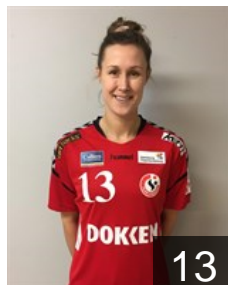

CLUB COMPETITIONS - DELEGATION LIST

Women's European Cup - EHF Cup 2018/19

 DEN Team Esbjerg - Players

 NOR

Breistøl Kristine

Position: Left Back
Place of birth: Oslo
Date of birth: 23.08.1993
Height: 192 cm

 NOR

Frafjord Marit Malm

Position: Line Player
Place of birth: Tromsø
Date of birth: 25.11.1985
Height: 182 cm

 NOR

Granlund Rikke Marie

Position: Goalkeeper
Place of birth: Oslo
Date of birth: 14.11.1989
Height: -

 DEN

Halicevic Elma

Position: Left Wing
Place of birth: Esbjerg
Date of birth: 18.06.2000
Height: 168 cm

 GBR

Harkes Mayes Jane Maria

Position: Goalkeeper
Place of birth: Esbjerg
Date of birth: 10.01.1989
Height: 174 cm

 NOR

Ingstad Vilde Mortensen

Position: Line Player
Place of birth: Oslo
Date of birth: 18.12.1994
Height: 178 cm

 NOR

Jacobsen Marit Røsberg

Position: Right Wing
Place of birth: Narvik
Date of birth: 25.02.1994
Height: 165 cm