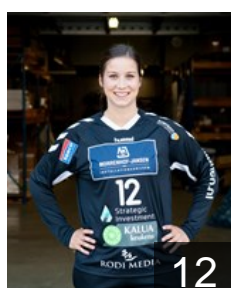

 **NED**

van der Horst Quinty

Position: Left Wing
Place of birth: Amsterdam
Date of birth: 31.05.1997
Height: 172 cm

 **NED**

Van Leeuwen Roos

Position: Left Back
Place of birth: Amsterdam
Date of birth: 23.01.1997
Height: 183 cm

 **BEL**

Verschuuren Clara

Position: Goalkeeper
Place of birth: Lokeren
Date of birth: 10.04.1994
Height: 177 cm

 **NED**

Wilsterman Nikki

Position: Left Wing
Place of birth: Alkmaar
Date of birth: 07.12.1996
Height: 170 cm