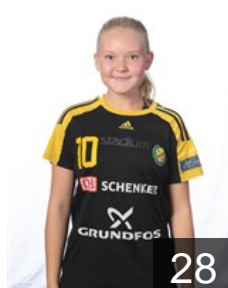

Cardell Lina

Position: Right Wing
Place of birth: Skeda
Date of birth: 19.02.2001
Height: -

SWE

Dano Nina

Position: Right Back
Place of birth: Masthuggs
Date of birth: 12.06.2000
Height: -

SWE

Einarsson Johanna

Position: Right Wing
Place of birth: Nödinge
Date of birth: 22.05.2001
Height: 165 cm

SWE

Ekenman-Fernis Emma

Position: Right Wing
Place of birth: Stockholm
Date of birth: 24.07.1996
Height: 172 cm

DEN

Elm Christina

Position: Goalkeeper
Place of birth: Greve
Date of birth: 16.06.1995
Height: 187 cm

SWE

Forsberg Johanna

Position: Line Player
Place of birth: Göteborg
Date of birth: 16.10.1995
Height: -

SWE

Frykmer Ella

Position: Centre Back
Place of birth: Nylöse
Date of birth: 13.02.1999
Height: 173 cm