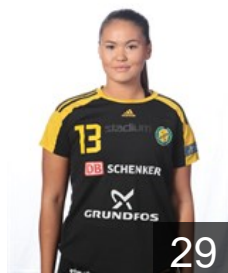

SWE

Kroon Andersson Wilma

Position: Goalkeeper
Place of birth: N Lundby
Date of birth: 14.07.1998
Height: 179 cm

SWE

Lindvall-Haggren Joanna

Position: Right Wing
Place of birth: Göteborg
Date of birth: 28.06.1994
Height: 175 cm

CLUB COMPETITIONS - DELEGATION LIST

Women's European Cup - EHF Cup 2018/19

 SWE IK Sävehof - Players

 SWE

Lundbäck Amelia

Position: Centre Back
Place of birth: Stensjön
Date of birth: 22.09.1998
Height: 175 cm

 SWE

Lundell Nora

Position: Line Player
Place of birth: Johannes
Date of birth: 24.04.2000
Height: -

 SWE

Örtorp Hanna

Position: Left Wing
Place of birth: Göteborg
Date of birth: 20.12.1997
Height: 163 cm

 SWE

Olsson Tilda

Position: Left Back
Place of birth: Mölndal
Date of birth: 15.03.1996
Height: 177 cm

 SWE

Petterson Linnea

Position: Left Back
Place of birth: Kiruna
Date of birth: 28.07.1995
Height: 181 cm

 SWE