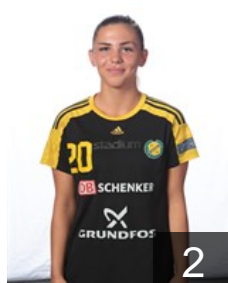

CLUB COMPETITIONS - DELEGATION LIST

Women's European Cup - EHF Cup 2018/19

SWE IK Sävehof - Players

SWE

Ahlm Johanna

Position: Centre Back
Place of birth: Göteborg
Date of birth: 03.10.1987
Height: 175 cm

SWE

Cardell Lina

Position: Right Wing
Place of birth: Skeda
Date of birth: 19.02.2001
Height: -

SWE

Dano Nina

Position: Right Back
Place of birth: Masthuggs
Date of birth: 12.06.2000
Height: -

SWE

Einarsson Johanna