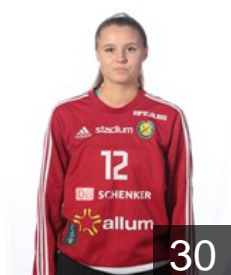

 SWE

Lundell Nora

Position: Line Player
Place of birth: Johannes
Date of birth: 24.04.2000
Height: -

 SWE

Örtorp Hanna

Position: Left Wing
Place of birth: Göteborg
Date of birth: 20.12.1997
Height: 163 cm

 SWE

Olsson Tilda

Position: Left Back
Place of birth: Mölndal
Date of birth: 15.03.1996
Height: 177 cm

 SWE

Petterson Linnea

Position: Left Back
Place of birth: Kiruna
Date of birth: 28.07.1995
Height: 181 cm

 SWE

Rundcrantz Louise

Position: Left Wing
Place of birth: Partille
Date of birth: 05.03.2000
Height: -

 SWE

Sällström Cajsa

Position: Left Back
Place of birth: Fors
Date of birth: 19.02.2001
Height: -

Left Club

 SWE

Eriksson Emilia

Position: Goalkeeper
Place of birth: Ålidhem
Date of birth: 26.05.2000
Height: 182 cm

Left Club on 30.04.2019

 SWE

Hallagård Elin

Position: Centre Back
Place of birth: Göteborg
Date of birth: 04.01.1989
Height: 180 cm