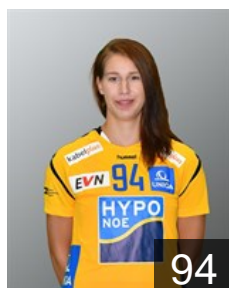

CLUB COMPETITIONS - DELEGATION LIST

Women's European Cup - EHF Cup 2018/19

 AUT Hypo Niederösterreich - Players

 HUN

Barany Krisztina

Position: Left Back
Place of birth: Győr
Date of birth: 24.01.1994
Height: 190 cm

Dalnoki Klaudia Alexa

Position: Left Wing
Place of birth: Budapest
Date of birth: 27.02.1998
Height: 164 cm

 AUT

Dedic Mirela

Position: Left Wing
Place of birth: Bruck an der Mur
Date of birth: 15.12.1991
Height: 169 cm