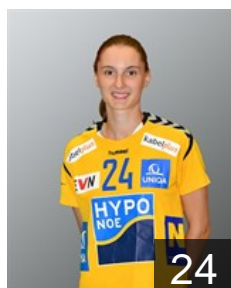

 HUN

Elö Beatrix

Position: Right Back
Place of birth: Győr
Date of birth: 28.01.1997
Height: 182 cm

 HUN

Hajgato Anna

Position: Goalkeeper
Place of birth: Budapest
Date of birth: 27.04.1992
Height: 170 cm

 AUT

Hirsch Stefanie

Position: Goalkeeper
Place of birth: Mödling
Date of birth: 25.12.1998
Height: 173 cm

 AUT

Kaiser Stefanie

Position: Line Player
Place of birth: Wiener Neustadt
Date of birth: 31.10.1992
Height: 181 cm

 AUT

Krasniqi Edona

Position: Line Player
Place of birth: Mödling
Date of birth: 14.05.1996
Height: 175 cm

CLUB COMPETITIONS - DELEGATION LIST

Women's European Cup - EHF Cup 2018/19

 AUT Hypo Niederösterreich - Players

 AUT
Krautwaschl Melanie
Position: Right Wing
Place of birth: Graz
Date of birth: 16.02.1996
Height: 174 cm

 HUN
Laszlo Barbara
Position: Centre Back
Place of birth: Budapest
Date of birth: 03.10.1990
Height: 167 cm