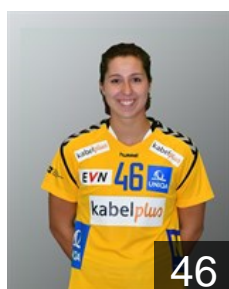

AUT

Berlini Elena

Position: Centre Back
Place of birth: Mödling
Date of birth: 31.10.1999
Height: 173 cm