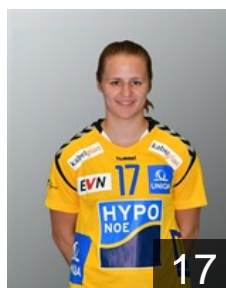

CLUB COMPETITIONS - DELEGATION LIST

Women's European Cup - EHF Cup 2018/19

 AUT Hypo Niederösterreich - Players

 HUN

Barany Krisztina

Position: Left Back
Place of birth: Győr
Date of birth: 24.01.1994
Height: 190 cm

Dalnoki Klaudia Alexa

Position: Left Wing
Place of birth: Budapest
Date of birth: 27.02.1998
Height: 164 cm

 AUT

Dedic Mirela

Position: Left Wing
Place of birth: Bruck an der Mur
Date of birth: 15.12.1991
Height: 169 cm