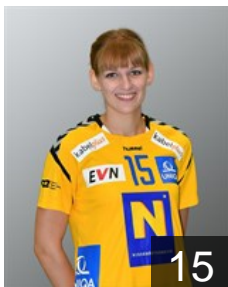

 ROU
Magurean Teodora
Position: Centre Back
Place of birth: Baia Mare
Date of birth: 14.03.1998
Height: 178 cm

 AUT
Neidhart Nina
Position: Wing
Place of birth: Mödling
Date of birth: 16.06.2001
Height: -

 AUT
Pandza Katarina
Position: Left Back
Place of birth: Mödling
Date of birth: 17.04.2002
Height: -

 AUT
Posch Tanja
Position: Wing
Place of birth: Mödling
Date of birth: 26.01.1996
Height: 168 cm

 RUS
Sanko Olga
Position: Goalkeeper
Place of birth: Rostov/Don
Date of birth: 28.02.1978
Height: 180 cm

 AUT
Topic Marina
Position: Left Back
Place of birth: Mödling
Date of birth: 17.09.1996
Height: 180 cm

 HUN
Vernes Dorottya
Position: Centre Back
Place of birth: Budapest
Date of birth: 01.06.1998
Height: 169 cm

 LTU
Vijunaite Sonata
Position: Line Player
Place of birth: Lietuva
Date of birth: 23.02.1980
Height: 179 cm

CLUB COMPETITIONS - DELEGATION LIST

Women's European Cup - EHF Cup 2018/19

 AUT Hypo Niederösterreich - Players