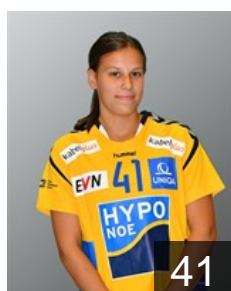

Hirsch Stefanie

Position: Goalkeeper
Place of birth: Mödling
Date of birth: 25.12.1998
Height: 173 cm

 AUT

Kaiser Stefanie

Position: Line Player
Place of birth: Wiener Neustadt
Date of birth: 31.10.1992
Height: 181 cm

 AUT

Krasniqi Edona

Position: Line Player
Place of birth: Mödling
Date of birth: 14.05.1996
Height: 175 cm

CLUB COMPETITIONS - DELEGATION LIST

Women's European Cup - EHF Cup 2018/19

 AUT Hypo Niederösterreich - Players

 AUT
Krautwaschl Melanie
Position: Right Wing
Place of birth: Graz
Date of birth: 16.02.1996
Height: 174 cm

 HUN
Laszlo Barbara
Position: Centre Back
Place of birth: Budapest
Date of birth: 03.10.1990
Height: 167 cm