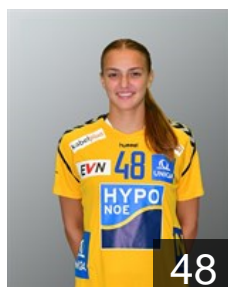

 AUT

Krasniqi Edona

Position: Line Player
Place of birth: Mödling
Date of birth: 14.05.1996
Height: 175 cm

CLUB COMPETITIONS - DELEGATION LIST

Women's European Cup - EHF Cup 2018/19

 AUT Hypo Niederösterreich - Players

 AUT
Krautwaschl Melanie
Position: Right Wing
Place of birth: Graz
Date of birth: 16.02.1996
Height: 174 cm

 HUN
Laszlo Barbara
Position: Centre Back
Place of birth: Budapest
Date of birth: 03.10.1990
Height: 167 cm

 ROU
Magurean Teodora
Position: Centre Back
Place of birth: Baia Mare
Date of birth: 14.03.1998
Height: 178 cm

 AUT
Neidhart Nina
Position: Wing
Place of birth: Mödling
Date of birth: 16.06.2001
Height: -