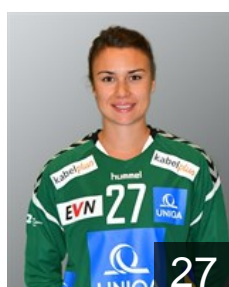

Dalnoki Klaudia Alexa

Position: Left Wing
Place of birth: Budapest
Date of birth: 27.02.1998
Height: 164 cm

 AUT

Dedic Mirela

Position: Left Wing
Place of birth: Bruck an der Mur
Date of birth: 15.12.1991
Height: 169 cm

 AUT

Draguljic Sarah

Position: Line Player
Place of birth: Linz
Date of birth: 25.01.2000
Height: 171 cm

 AUT

Dramac Isabel

Position: Left Back
Place of birth: Wien
Date of birth: 17.05.2000
Height: 164 cm

 HUN

Elö Beatrix

Position: Right Back
Place of birth: Győr
Date of birth: 28.01.1997
Height: 182 cm

 HUN

Hajgato Anna

Position: Goalkeeper
Place of birth: Budapest
Date of birth: 27.04.1992
Height: 170 cm

 AUT