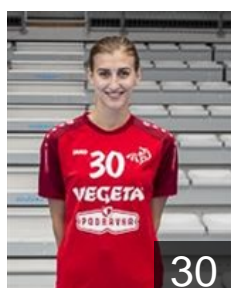

 CRO
Debelic Ana
Position: Line Player
Place of birth: Rijeka
Date of birth: 09.01.1994
Height: 182 cm

 CRO
Dzono Dragica
Position: Line Player
Place of birth: Mostar
Date of birth: 24.05.1987
Height: 186 cm

 CRO
Ecimovic Magdalena
Position: Goalkeeper
Place of birth: SPLIT
Date of birth: 24.07.1998
Height: 181 cm

 CRO
Franusic Lea
Position: Right Back
Place of birth: DUBROVNIK
Date of birth: 07.09.2000
Height: -

 SVK
Holesova Maria
Position: Left Wing
Place of birth: Zilina
Date of birth: 24.04.1993
Height: 163 cm

 RUS
Ikhneva Alena
Position: Left Back
Place of birth: Novotroïtsk
Date of birth: 30.07.1995
Height: 183 cm