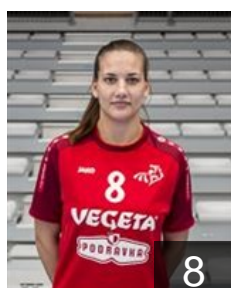

 CRO
Ecimovic Magdalena
Position: Goalkeeper
Place of birth: SPLIT
Date of birth: 24.07.1998
Height: 181 cm

 CRO
Franusic Lea
Position: Right Back
Place of birth: DUBROVNIK
Date of birth: 07.09.2000
Height: -

 SVK
Holesova Maria
Position: Left Wing
Place of birth: Zilina
Date of birth: 24.04.1993
Height: 163 cm

 RUS
Ikhneva Alena
Position: Left Back
Place of birth: Novotroïtsk
Date of birth: 30.07.1995
Height: 183 cm

 CRO
Jandrasic Lucija
Position: Centre Back
Place of birth: KOPRIVNICA
Date of birth: 01.11.2000
Height: -

 CRO
Karlovcan Korina
Position: Left Wing
Place of birth: ZAGREB
Date of birth: 18.10.1998
Height: 168 cm

 CRO
Milosavljevic Dejana
Position: Right Back
Place of birth: Pozega
Date of birth: 23.11.1994
Height: 173 cm

 CRO
Milosevic Selena
Position: Centre Back
Place of birth: PULA
Date of birth: 09.06.1989
Height: 176 cm