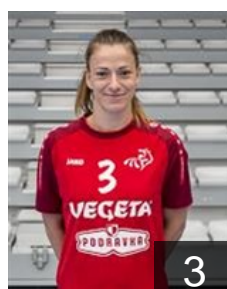

 CRO
Milosavljevic Dejana
Position: Right Back
Place of birth: Pozega
Date of birth: 23.11.1994
Height: 173 cm

 CRO
Milosevic Selena
Position: Centre Back
Place of birth: PULA
Date of birth: 09.06.1989
Height: 176 cm

 CRO
Petika Tena
Position: Left Back
Place of birth: KOPRIVNICA
Date of birth: 16.06.2000
Height: -

CLUB COMPETITIONS - DELEGATION LIST

Women's European Cup - EHF Cup 2018/19

 CRO HC Podravka - Players

 CRO

Popovic Elena

Position: Line Player
Place of birth: KOPRIVNICA
Date of birth: 29.05.2000
Height: -

 SRB

Risovic Jovana

Position: Goalkeeper
Place of birth: Beograd
Date of birth: 07.10.1993
Height: 171 cm

 CRO

Tucakovic Antonia

Position: Goalkeeper
Place of birth: Split
Date of birth: 09.05.1992
Height: 172 cm

 CRO

Turk Ana

Position: Right Wing
Place of birth: Jakarta
Date of birth: 29.06.1989
Height: 169 cm