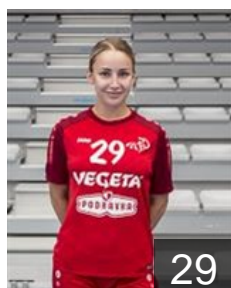

CLUB COMPETITIONS - DELEGATION LIST

Women's European Cup - EHF Cup 2018/19

 CRO HC Podravka - Players

 RUS
Chigirinova Natalia
Position: Centre Back
Place of birth: Togliatti
Date of birth: 20.07.1993
Height: 171 cm

 CRO
Debelic Ana
Position: Line Player
Place of birth: Rijeka
Date of birth: 09.01.1994
Height: 182 cm

 CRO
Dzono Dragica
Position: Line Player
Place of birth: Mostar
Date of birth: 24.05.1987
Height: 186 cm

 CRO
Ecimovic Magdalena
Position: Goalkeeper
Place of birth: SPLIT
Date of birth: 24.07.1998
Height: 181 cm

 CRO
Franusic Lea
Position: Right Back
Place of birth: DUBROVNIK
Date of birth: 07.09.2000
Height: -

 SVK
Holesova Maria
Position: Left Wing
Place of birth: Zilina
Date of birth: 24.04.1993
Height: 163 cm

 RUS
Ikhneva Alena
Position: Left Back
Place of birth: Novotroïtsk
Date of birth: 30.07.1995
Height: 183 cm