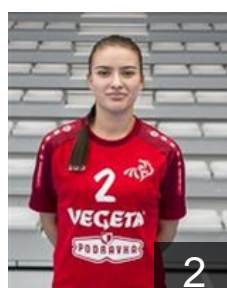

Popovic Elena

Position: Line Player
Place of birth: KOPRIVNICA
Date of birth: 29.05.2000
Height: -

 SRB

Risovic Jovana

Position: Goalkeeper
Place of birth: Beograd
Date of birth: 07.10.1993
Height: 171 cm

 CRO

Tucakovic Antonia

Position: Goalkeeper
Place of birth: Split
Date of birth: 09.05.1992
Height: 172 cm

 CRO

Turk Ana

Position: Right Wing
Place of birth: Jakarta
Date of birth: 29.06.1989
Height: 169 cm

 BLR

Yezhykava Karyna

Position: Right Back
Place of birth: Babruysk
Date of birth: 07.08.1990
Height: 180 cm

 CRO

Zdravec Nikolina

Position: Right Wing
Place of birth: CAKOVEC
Date of birth: 02.09.1997
Height: 168 cm