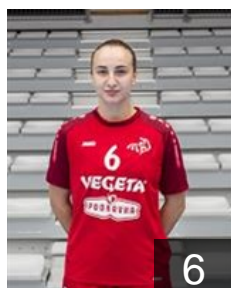

 CRO
Milosavljevic Dejana
Position: Right Back
Place of birth: Pozega
Date of birth: 23.11.1994
Height: 173 cm

 CRO
Milosevic Selena
Position: Centre Back
Place of birth: PULA
Date of birth: 09.06.1989
Height: 176 cm

 CRO
Petika Tena
Position: Left Back
Place of birth: KOPRIVNICA
Date of birth: 16.06.2000
Height: -

CLUB COMPETITIONS - DELEGATION LIST

Women's European Cup - EHF Cup 2018/19

 CRO HC Podravka - Players

 CRO

Popovic Elena

Position: Line Player
Place of birth: KOPRIVNICA
Date of birth: 29.05.2000
Height: -

 SRB

Risovic Jovana

Position: Goalkeeper
Place of birth: Beograd
Date of birth: 07.10.1993
Height: 171 cm