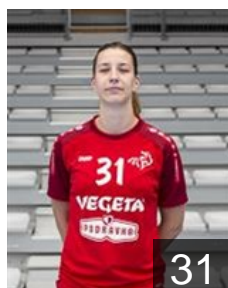

CLUB COMPETITIONS - DELEGATION LIST

Women's European Cup - EHF Cup 2018/19

 CRO HC Podravka - Players

 RUS
Chigirinova Natalia
Position: Centre Back
Place of birth: Togliatti
Date of birth: 20.07.1993
Height: 171 cm

 CRO
Debelic Ana
Position: Line Player
Place of birth: Rijeka
Date of birth: 09.01.1994
Height: 182 cm

 CRO
Dzono Dragica
Position: Line Player
Place of birth: Mostar
Date of birth: 24.05.1987
Height: 186 cm

 CRO
Ecimovic Magdalena
Position: Goalkeeper
Place of birth: SPLIT
Date of birth: 24.07.1998
Height: 181 cm

 CRO
Franusic Lea
Position: Right Back
Place of birth: DUBROVNIK
Date of birth: 07.09.2000
Height: -