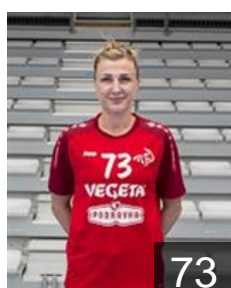

 CRO
Milosavljevic Dejana
Position: Right Back
Place of birth: Pozega
Date of birth: 23.11.1994
Height: 173 cm

 CRO
Milosevic Selena
Position: Centre Back
Place of birth: PULA
Date of birth: 09.06.1989
Height: 176 cm

Popovic Elena

Position: Line Player
Place of birth: KOPRIVNICA
Date of birth: 29.05.2000
Height: -

 SRB

Risovic Jovana

Position: Goalkeeper
Place of birth: Beograd
Date of birth: 07.10.1993
Height: 171 cm

 CRO

Tucakovic Antonia

Position: Goalkeeper
Place of birth: Split
Date of birth: 09.05.1992
Height: 172 cm

 CRO

Turk Ana

Position: Right Wing
Place of birth: Jakarta
Date of birth: 29.06.1989
Height: 169 cm

 BLR

Yezhykava Karyna

Position: Right Back
Place of birth: Babruysk
Date of birth: 07.08.1990
Height: 180 cm

 CRO

Zdravec Nikolina

Position: Right Wing
Place of birth: CAKOVEC
Date of birth: 02.09.1997
Height: 168 cm