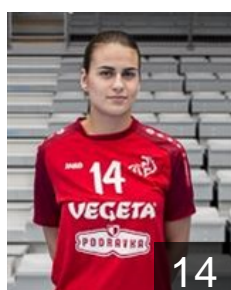

CLUB COMPETITIONS - DELEGATION LIST

Women's European Cup - EHF Cup 2018/19

 CRO HC Podravka - Players

 RUS
Chigirinova Natalia
Position: Centre Back
Place of birth: Togliatti
Date of birth: 20.07.1993
Height: 171 cm

 CRO
Debelic Ana
Position: Line Player
Place of birth: Rijeka
Date of birth: 09.01.1994
Height: 182 cm

 CRO
Dzono Dragica
Position: Line Player
Place of birth: Mostar
Date of birth: 24.05.1987
Height: 186 cm

 CRO
Ecimovic Magdalena
Position: Goalkeeper
Place of birth: SPLIT
Date of birth: 24.07.1998
Height: 181 cm

 CRO
Franusic Lea
Position: Right Back
Place of birth: DUBROVNIK
Date of birth: 07.09.2000
Height: -