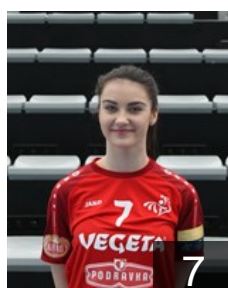

 CRO
Debelic Ana
Position: Line Player
Place of birth: Rijeka
Date of birth: 09.01.1994
Height: 182 cm

 CRO
Dzono Dragica
Position: Line Player
Place of birth: Mostar
Date of birth: 24.05.1987
Height: 186 cm

 CRO
Ecimovic Magdalena
Position: Goalkeeper
Place of birth: SPLIT
Date of birth: 24.07.1998
Height: 181 cm

 CRO
Franusic Lea
Position: Right Back
Place of birth: DUBROVNIK
Date of birth: 07.09.2000
Height: -

 SVK
Holesova Maria
Position: Left Wing
Place of birth: Zilina
Date of birth: 24.04.1993
Height: 163 cm

 RUS
Ikhneva Alena
Position: Left Back
Place of birth: Novotroïtsk
Date of birth: 30.07.1995
Height: 183 cm

 CRO
Milosavljevic Dejana
Position: Right Back
Place of birth: Pozega
Date of birth: 23.11.1994
Height: 173 cm

 CRO
Milosevic Selena
Position: Centre Back
Place of birth: PULA
Date of birth: 09.06.1989
Height: 176 cm