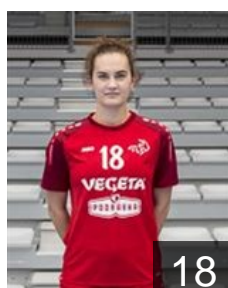

 CRO
Ecimovic Magdalena
Position: Goalkeeper
Place of birth: SPLIT
Date of birth: 24.07.1998
Height: 181 cm

 CRO
Franusic Lea
Position: Right Back
Place of birth: DUBROVNIK
Date of birth: 07.09.2000
Height: -

 SVK
Holesova Maria
Position: Left Wing
Place of birth: Zilina
Date of birth: 24.04.1993
Height: 163 cm

 RUS
Ikhneva Alena
Position: Left Back
Place of birth: Novotroïtsk
Date of birth: 30.07.1995
Height: 183 cm

 CRO
Jandrasic Lucija
Position: Centre Back
Place of birth: KOPRIVNICA
Date of birth: 01.11.2000
Height: -

 CRO
Karlovcan Korina
Position: Left Wing
Place of birth: ZAGREB
Date of birth: 18.10.1998
Height: 168 cm

 CRO
Milosavljevic Dejana
Position: Right Back
Place of birth: Pozega
Date of birth: 23.11.1994
Height: 173 cm

 CRO
Milosevic Selena
Position: Centre Back
Place of birth: PULA
Date of birth: 09.06.1989
Height: 176 cm