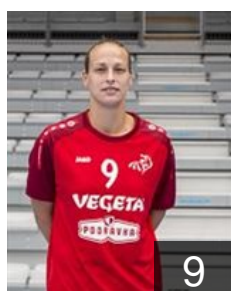

CLUB COMPETITIONS - DELEGATION LIST

Women's European Cup - EHF Cup 2018/19

 CRO HC Podravka - Players

 RUS
Chigirinova Natalia
Position: Centre Back
Place of birth: Togliatti
Date of birth: 20.07.1993
Height: 171 cm

 CRO
Debelic Ana
Position: Line Player
Place of birth: Rijeka
Date of birth: 09.01.1994
Height: 182 cm

 CRO
Dzono Dragica
Position: Line Player
Place of birth: Mostar
Date of birth: 24.05.1987
Height: 186 cm

 CRO
Ecimovic Magdalena
Position: Goalkeeper
Place of birth: SPLIT
Date of birth: 24.07.1998
Height: 181 cm

 CRO
Franusic Lea
Position: Right Back
Place of birth: DUBROVNIK
Date of birth: 07.09.2000
Height: -