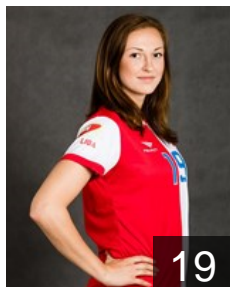

15

CZE

Misova Adriana

Position: Line Player
Place of birth: Olomouc
Date of birth: 25.11.1996
Height: 180 cm

9

CZE

Motejllova Nikola

Position: Left Wing
Place of birth: Ustí nad Labem
Date of birth: 20.09.1997
Height: 163 cm

5

CZE

Novotna Adela

Position: Right Wing
Place of birth: Praha
Date of birth: 14.08.1998
Height: 177 cm

10

CLUB COMPETITIONS - DELEGATION LIST

Women's European Cup - EHF Cup 2018/19

 CZE DHC Slavia Praha - Players

 CZE

Pokorna Tereza

Position: Left Back
Place of birth: Praha
Date of birth: 28.05.1994
Height: 180 cm

 MKD

Serafimovska Mateja

Position: Goalkeeper
Place of birth: Skopje
Date of birth: 11.10.1996
Height: -

 CZE

Slaba Klara

Position: Centre Back
Place of birth:
Date of birth: 25.05.1999
Height: 166 cm

 CZE

Slejtrova Marketa

Position:
Place of birth:
Date of birth: 18.03.1999
Height: -

 CZE

Svobodova Magdalena