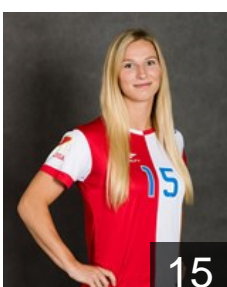

27

CZE

Frycakova Vendula

Position: Left Wing
Place of birth:
Date of birth: 31.05.1996
Height: 170 cm

31

CZE

Galuskova Veronika

Position: Right Back
Place of birth: Plzen
Date of birth: 30.07.1998
Height: 176 cm

66

CZE

Hillebrandova Michaela

Position: Goalkeeper
Place of birth: Liberec
Date of birth: 21.06.1996
Height: 169 cm

21

CZE

Jackova Eliska

Position: Centre Back
Place of birth: Praha
Date of birth: 10.06.1994
Height: 170 cm

15

CZE

Misova Adriana

Position: Line Player
Place of birth: Olomouc
Date of birth: 25.11.1996
Height: 180 cm

9

CZE

Motejllova Nikola

Position: Left Wing
Place of birth: Ustí nad Labem
Date of birth: 20.09.1997
Height: 163 cm