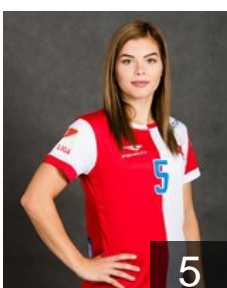

66

CZE

Hillebrandova Michaela

Position: Goalkeeper
Place of birth: Liberec
Date of birth: 21.06.1996
Height: 169 cm

21

CZE

Jackova Eliska

Position: Centre Back
Place of birth: Praha
Date of birth: 10.06.1994
Height: 170 cm

15

CZE

Misova Adriana

Position: Line Player
Place of birth: Olomouc
Date of birth: 25.11.1996
Height: 180 cm

9

CZE

Motejllova Nikola

Position: Left Wing
Place of birth: Ustí nad Labem
Date of birth: 20.09.1997
Height: 163 cm

5

CZE

Novotna Adela

Position: Right Wing
Place of birth: Praha
Date of birth: 14.08.1998
Height: 177 cm

10

CLUB COMPETITIONS - DELEGATION LIST

Women's European Cup - EHF Cup 2018/19

 CZE DHC Slavia Praha - Players

 CZE

Pokorna Tereza

Position: Left Back
Place of birth: Praha
Date of birth: 28.05.1994
Height: 180 cm

 MKD

Serafimovska Mateja

Position: Goalkeeper
Place of birth: Skopje
Date of birth: 11.10.1996
Height: -