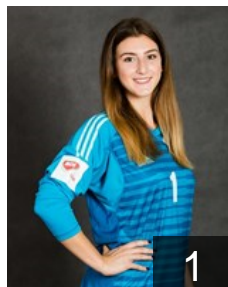

15

CZE

Misova Adriana

Position: Line Player
Place of birth: Olomouc
Date of birth: 25.11.1996
Height: 180 cm

9

CZE

Motejllova Nikola

Position: Left Wing
Place of birth: Ustí nad Labem
Date of birth: 20.09.1997
Height: 163 cm

5

CZE

Novotna Adela

Position: Right Wing
Place of birth: Praha
Date of birth: 14.08.1998
Height: 177 cm

10

CLUB COMPETITIONS - DELEGATION LIST

Women's European Cup - EHF Cup 2018/19

 CZE DHC Slavia Praha - Players

 CZE

Pokorna Tereza

Position: Left Back
Place of birth: Praha
Date of birth: 28.05.1994
Height: 180 cm

 MKD

Serafimovska Mateja

Position: Goalkeeper
Place of birth: Skopje
Date of birth: 11.10.1996
Height: -

 CZE

Slaba Klara

Position: Centre Back
Place of birth:
Date of birth: 25.05.1999
Height: 166 cm

 CZE

Slejtrova Marketa

Position:
Place of birth:
Date of birth: 18.03.1999
Height: -

 CZE

Svobodova Magdalena