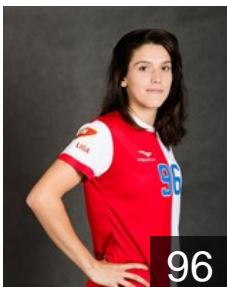

CLUB COMPETITIONS - DELEGATION LIST

Women's European Cup - EHF Cup 2018/19

 CZE DHC Slavia Praha - Players

BRA

Borges Lima Juliana

Position: Left Back
Place of birth: Osório
Date of birth: 01.03.1996
Height: 175 cm