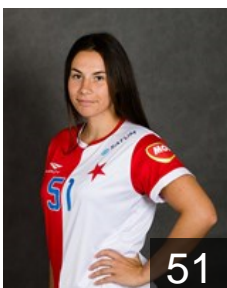

CLUB COMPETITIONS - DELEGATION LIST

Women's European Cup - EHF Cup 2018/19

 CZE DHC Slavia Praha - Players

BRA

Borges Lima Juliana

Position: Left Back
Place of birth: Osório
Date of birth: 01.03.1996
Height: 175 cm

96

CZE

Chlupova Jana

Position: Left Back
Place of birth: Praha
Date of birth: 23.06.1996
Height: 168 cm

77

CZE

Chovancova Tereza

Position: Right Back
Place of birth: Ostrava
Date of birth: 24.06.1995
Height: 175 cm

51

CZE

Frankova Julie

Position: Left Back
Place of birth:
Date of birth: 04.10.2000
Height: -

4

CZE

Frycakova Tereza

Position: Right Wing
Place of birth:
Date of birth: 31.05.1996
Height: 171 cm

27

CZE

Frycakova Vendula

Position: Left Wing
Place of birth:
Date of birth: 31.05.1996
Height: 170 cm

31

CZE

Galuskova Veronika

Position: Right Back
Place of birth: Plzen
Date of birth: 30.07.1998
Height: 176 cm