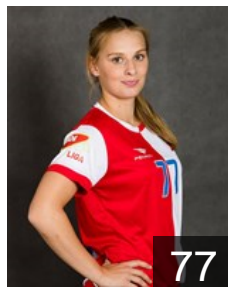

CLUB COMPETITIONS - DELEGATION LIST

Women's European Cup - EHF Cup 2018/19

 CZE DHC Slavia Praha - Players

BRA

Borges Lima Juliana

Position: Left Back
Place of birth: Osório
Date of birth: 01.03.1996
Height: 175 cm

96

CZE

Chlupova Jana

Position: Left Back
Place of birth: Praha
Date of birth: 23.06.1996
Height: 168 cm

77

CZE

Chovancova Tereza

Position: Right Back
Place of birth: Ostrava
Date of birth: 24.06.1995
Height: 175 cm