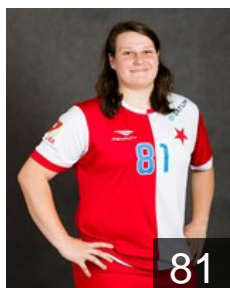

 CZE

Pokorna Tereza

Position: Left Back
Place of birth: Praha
Date of birth: 28.05.1994
Height: 180 cm

 MKD

Serafimovska Mateja

Position: Goalkeeper
Place of birth: Skopje
Date of birth: 11.10.1996
Height: -

 CZE

Slaba Klara

Position: Centre Back
Place of birth:
Date of birth: 25.05.1999
Height: 166 cm

 CZE

Slejtrova Marketa

Position:
Place of birth:
Date of birth: 18.03.1999
Height: -

 CZE

Svobodova Magdalena