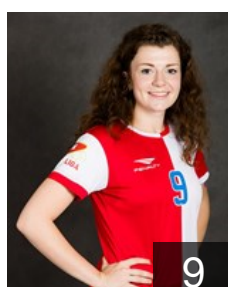

27

CZE

Frycakova Vendula

Position: Left Wing
Place of birth:
Date of birth: 31.05.1996
Height: 170 cm

31

CZE

Galuskova Veronika

Position: Right Back
Place of birth: Plzen
Date of birth: 30.07.1998
Height: 176 cm

66

CZE

Hillebrandova Michaela

Position: Goalkeeper
Place of birth: Liberec
Date of birth: 21.06.1996
Height: 169 cm

21

CZE

Jackova Eliska

Position: Centre Back
Place of birth: Praha
Date of birth: 10.06.1994
Height: 170 cm

15

CZE

Misova Adriana

Position: Line Player
Place of birth: Olomouc
Date of birth: 25.11.1996
Height: 180 cm

9

CZE

Motejllova Nikola

Position: Left Wing
Place of birth: Ustí nad Labem
Date of birth: 20.09.1997
Height: 163 cm