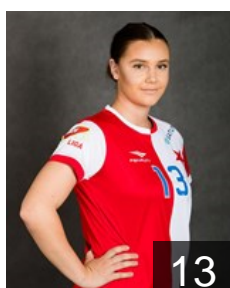

 CZE

Pokorna Tereza

Position: Left Back
Place of birth: Praha
Date of birth: 28.05.1994
Height: 180 cm

 MKD

Serafimovska Mateja

Position: Goalkeeper
Place of birth: Skopje
Date of birth: 11.10.1996
Height: -

 CZE

Slaba Klara

Position: Centre Back
Place of birth:
Date of birth: 25.05.1999
Height: 166 cm

 CZE

Slejtrova Marketa

Position:
Place of birth:
Date of birth: 18.03.1999
Height: -

 CZE

Svobodova Magdalena

Position: Centre Back
Place of birth: Pisek
Date of birth: 09.11.1997
Height: 180 cm

 SVK

Tulipanova Martina

Position: Right Wing
Place of birth: Nitra
Date of birth: 07.02.1991
Height: -

 CZE

Vecerova Barbora