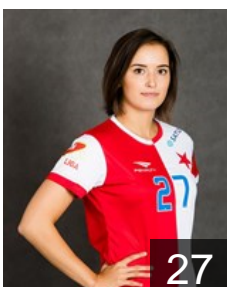

96

CZE

Chlupova Jana

Position: Left Back
Place of birth: Praha
Date of birth: 23.06.1996
Height: 168 cm

77

CZE

Chovancova Tereza

Position: Right Back
Place of birth: Ostrava
Date of birth: 24.06.1995
Height: 175 cm

51

CZE

Frankova Julie

Position: Left Back
Place of birth:
Date of birth: 04.10.2000
Height: -

4

CZE

Frycakova Tereza

Position: Right Wing
Place of birth:
Date of birth: 31.05.1996
Height: 171 cm

27

CZE

Frycakova Vendula

Position: Left Wing
Place of birth:
Date of birth: 31.05.1996
Height: 170 cm

31

CZE

Galuskova Veronika

Position: Right Back
Place of birth: Plzen
Date of birth: 30.07.1998
Height: 176 cm