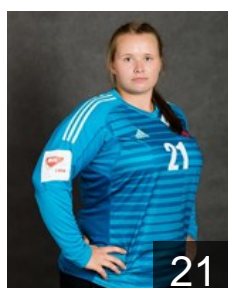

51

CZE

Frankova Julie

Position: Left Back
Place of birth:
Date of birth: 04.10.2000
Height: -

4

CZE

Frycakova Tereza

Position: Right Wing
Place of birth:
Date of birth: 31.05.1996
Height: 171 cm

27

CZE

Frycakova Vendula

Position: Left Wing
Place of birth:
Date of birth: 31.05.1996
Height: 170 cm

31

CZE

Galuskova Veronika

Position: Right Back
Place of birth: Plzen
Date of birth: 30.07.1998
Height: 176 cm

66

CZE

Hillebrandova Michaela

Position: Goalkeeper
Place of birth: Liberec
Date of birth: 21.06.1996
Height: 169 cm

21

CZE

Jackova Eliska

Position: Centre Back
Place of birth: Praha
Date of birth: 10.06.1994
Height: 170 cm