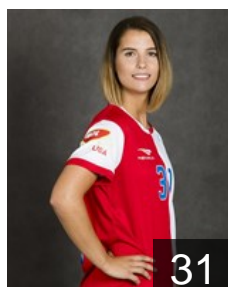

51

CZE

Frankova Julie

Position: Left Back
Place of birth:
Date of birth: 04.10.2000
Height: -

4

CZE

Frycakova Tereza

Position: Right Wing
Place of birth:
Date of birth: 31.05.1996
Height: 171 cm

27

CZE

Frycakova Vendula

Position: Left Wing
Place of birth:
Date of birth: 31.05.1996
Height: 170 cm

31

CZE

Galuskova Veronika

Position: Right Back
Place of birth: Plzen
Date of birth: 30.07.1998
Height: 176 cm