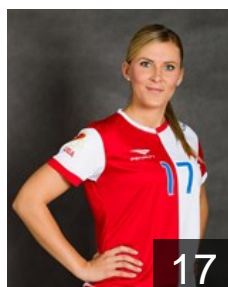

 CZE

Pokorna Tereza

Position: Left Back
Place of birth: Praha
Date of birth: 28.05.1994
Height: 180 cm

 MKD

Serafimovska Mateja

Position: Goalkeeper
Place of birth: Skopje
Date of birth: 11.10.1996
Height: -

 CZE

Slaba Klara

Position: Centre Back
Place of birth:
Date of birth: 25.05.1999
Height: 166 cm

 CZE

Slejtrova Marketa

Position:
Place of birth:
Date of birth: 18.03.1999
Height: -

 CZE

Svobodova Magdalena

Position: Centre Back
Place of birth: Pisek
Date of birth: 09.11.1997
Height: 180 cm

 SVK

Tulipanova Martina

Position: Right Wing
Place of birth: Nitra
Date of birth: 07.02.1991
Height: -

 CZE

Vecerova Barbora

Position: Line Player
Place of birth: Mesice u Prahy
Date of birth: 14.04.1998
Height: 179 cm

Left Club

 SVK

Vagaska Veronika

Position: Right Back
Place of birth:
Date of birth: 11.06.1998
Height: 173 cm

Left Club on 19.12.2018