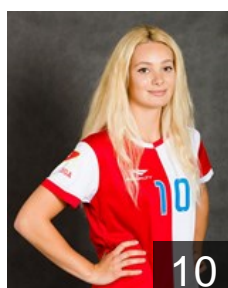

66

CZE

Hillebrandova Michaela

Position: Goalkeeper
Place of birth: Liberec
Date of birth: 21.06.1996
Height: 169 cm

21

CZE

Jackova Eliska

Position: Centre Back
Place of birth: Praha
Date of birth: 10.06.1994
Height: 170 cm

15

CZE

Misova Adriana

Position: Line Player
Place of birth: Olomouc
Date of birth: 25.11.1996
Height: 180 cm

9

CZE

Motejllova Nikola

Position: Left Wing
Place of birth: Ustí nad Labem
Date of birth: 20.09.1997
Height: 163 cm

5

CZE

Novotna Adela

Position: Right Wing
Place of birth: Praha
Date of birth: 14.08.1998
Height: 177 cm

10

CLUB COMPETITIONS - DELEGATION LIST

Women's European Cup - EHF Cup 2018/19

 CZE DHC Slavia Praha - Players