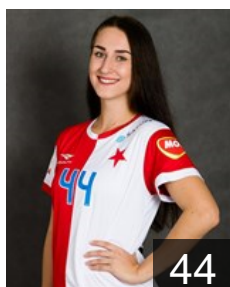

 CZE

Pokorna Tereza

Position: Left Back
Place of birth: Praha
Date of birth: 28.05.1994
Height: 180 cm

 MKD

Serafimovska Mateja

Position: Goalkeeper
Place of birth: Skopje
Date of birth: 11.10.1996
Height: -

 CZE

Slaba Klara

Position: Centre Back
Place of birth:
Date of birth: 25.05.1999
Height: 166 cm

 CZE

Slejtrova Marketa

Position:
Place of birth:
Date of birth: 18.03.1999
Height: -

 CZE

Svobodova Magdalena

Position: Centre Back
Place of birth: Pisek
Date of birth: 09.11.1997
Height: 180 cm

 SVK

Tulipanova Martina

Position: Right Wing
Place of birth: Nitra
Date of birth: 07.02.1991
Height: -

 CZE

Vecerova Barbora