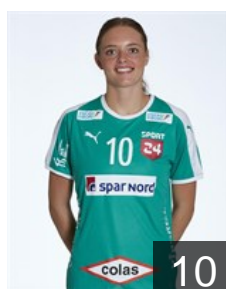

 DEN

Hoeg-Poulsen Clara

Position: Centre Back
Place of birth: Viborg
Date of birth: 26.05.1998
Height: 175 cm

CLUB COMPETITIONS - DELEGATION LIST

Women's European Cup - EHF Cup 2018/19

 DEN Viborg HK - Players

 DEN
Hykkelbjerg Anne Kjelstrup

Position: Line Player
Place of birth: Viborg
Date of birth: 16.01.2000
Height: 175 cm

 DEN
Jensen Line Uno

Position: Centre Back
Place of birth: Kolding
Date of birth: 19.10.1993
Height: 179 cm

 DEN
Jörgensen Anne Ziegler

Position: Centre Back
Place of birth: Viborg
Date of birth: 09.07.2001
Height: 160 cm

 DEN
Jörgensen Kristina

Position: Left Back
Place of birth: Horsens
Date of birth: 17.01.1998
Height: 185 cm

 DEN
Laursen Mai Frank

Position: Right Wing
Place of birth: Viborg
Date of birth: 31.03.2001
Height: 170 cm

 DEN
Lindberg Maria Molgaard

Position: Centre Back
Place of birth: Viborg
Date of birth: 13.07.2000
Height: 168 cm