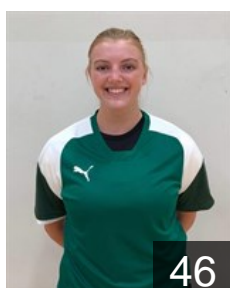

Boegelund Pauline

Position: Right Back
Place of birth: Egedal
Date of birth: 17.02.1996
Height: 178 cm

 SWE

Daglund Hanna Karin

Position: Goalkeeper
Place of birth: Badelunda
Date of birth: 03.04.1994
Height: 179 cm

 DEN

Dahl Ida-Marie Moesgaard

Position: Line Player
Place of birth: Hvidovre
Date of birth: 19.03.1998
Height: 174 cm

 DEN

Dalsager Caroline

Position: Centre Back
Place of birth: Viborg
Date of birth: 10.08.1999
Height: 165 cm

 DEN

Frandsen Thilde Harregaard

Position: Right Wing
Place of birth: Skive
Date of birth: 24.10.2002
Height: 169 cm

 DEN

Gregersen Camilla Kolding

Position: Right Wing
Place of birth: Viborg
Date of birth: 10.05.2000
Height: 170 cm

 DEN

Hansen Amalie Groen

Position: Left Wing
Place of birth: Fredericia
Date of birth: 30.10.1996
Height: 170 cm

 DEN

Haugsted Line

Position: Left Back
Place of birth: Skive
Date of birth: 11.11.1994
Height: 177 cm