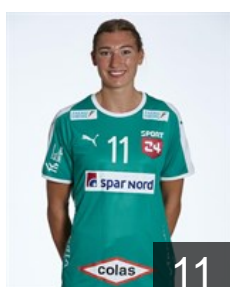

 DEN

Dahl Ida-Marie Moesgaard

Position: Line Player
Place of birth: Hvidovre
Date of birth: 19.03.1998
Height: 174 cm

 DEN

Dalsager Caroline

Position: Centre Back
Place of birth: Viborg
Date of birth: 10.08.1999
Height: 165 cm

 DEN

Frandsen Thilde Harregaard

Position: Right Wing
Place of birth: Skive
Date of birth: 24.10.2002
Height: 169 cm

 DEN

Gregersen Camilla Kolding

Position: Right Wing
Place of birth: Viborg
Date of birth: 10.05.2000
Height: 170 cm

 DEN

Hansen Amalie Groen

Position: Left Wing
Place of birth: Fredericia
Date of birth: 30.10.1996
Height: 170 cm

 DEN

Haugsted Line

Position: Left Back
Place of birth: Skive
Date of birth: 11.11.1994
Height: 177 cm

 DEN

Haugsted Marianne

Position: Left Back
Place of birth: Skive
Date of birth: 10.01.2001
Height: 178 cm

 NOR

Högdahl Moa

Position: Right Back
Place of birth: Trondheim
Date of birth: 14.03.1996
Height: 179 cm