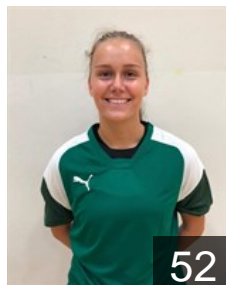

 DEN
Olsen J.

Position: Goalkeeper
Place of birth: Køge
Date of birth: 07.05.1998
Height: -

 DEN
Poulsen Julie Stokkendal

Position: Goalkeeper
Place of birth: Viborg
Date of birth: 06.06.2001
Height: -

CLUB COMPETITIONS - DELEGATION LIST

Women's European Cup - EHF Cup 2018/19

 DEN Viborg HK - Players

 DEN
Poulsen Rikke Vestergaard

Position: Goalkeeper
Place of birth: Holstebro
Date of birth: 20.04.1986
Height: 177 cm

 DEN
Sörensen Caroline Hojer

Position: Left Back
Place of birth: Bjerringbro
Date of birth: 23.01.2001
Height: 165 cm

 SWE
Strömberg Carin

Position: Centre Back
Place of birth: Nacka
Date of birth: 10.07.1993
Height: 184 cm

 DEN
Thinggaard Julie

Position: Left Wing
Place of birth: Viborg
Date of birth: 18.03.2000
Height: 160 cm

TEAM OFFICIALS

 DEN
Vestergaard Jacob

Date of birth: 03.01.1975