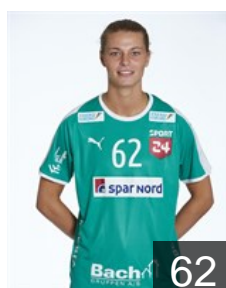

 DEN
Hykkelbjerg Anne Kjelstrup

Position: Line Player
Place of birth: Viborg
Date of birth: 16.01.2000
Height: 175 cm

 DEN
Jensen Line Uno

Position: Centre Back
Place of birth: Kolding
Date of birth: 19.10.1993
Height: 179 cm

 DEN
Jörgensen Anne Ziegler

Position: Centre Back
Place of birth: Viborg
Date of birth: 09.07.2001
Height: 160 cm

 DEN
Jörgensen Kristina

Position: Left Back
Place of birth: Horsens
Date of birth: 17.01.1998
Height: 185 cm

 DEN
Laursen Mai Frank

Position: Right Wing
Place of birth: Viborg
Date of birth: 31.03.2001
Height: 170 cm

 DEN
Lindberg Maria Molgaard

Position: Centre Back
Place of birth: Viborg
Date of birth: 13.07.2000
Height: 168 cm

 DEN
Mark Emma Simonsen

Position: Line Player
Place of birth: Viborg
Date of birth: 26.08.2000
Height: 170 cm

 DEN
Nielsen Filtenborg A.

Position: Right Wing
Place of birth: Randers
Date of birth: 30.12.1998
Height: 179 cm