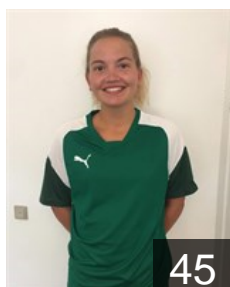

CLUB COMPETITIONS - DELEGATION LIST

Women's European Cup - EHF Cup 2018/19

 DEN Viborg HK - Players

 DEN

Andersen Stine

Position: Right Wing
Place of birth: Odense
Date of birth: 25.03.1993
Height: 166 cm

 DEN

Boegelund Pauline

Position: Right Back
Place of birth: Egedal
Date of birth: 17.02.1996
Height: 178 cm

 SWE

Daglund Hanna Karin

Position: Goalkeeper
Place of birth: Badelunda
Date of birth: 03.04.1994
Height: 179 cm

 DEN

Dahl Ida-Marie Moesgaard

Position: Line Player
Place of birth: Hvidovre
Date of birth: 19.03.1998
Height: 174 cm

 DEN

Dalsager Caroline

Position: Centre Back
Place of birth: Viborg
Date of birth: 10.08.1999
Height: 165 cm

 DEN

Frandsen Thilde Harregaard

Position: Right Wing
Place of birth: Skive
Date of birth: 24.10.2002
Height: 169 cm

 DEN

Gregersen Camilla Kolding

Position: Right Wing
Place of birth: Viborg
Date of birth: 10.05.2000
Height: 170 cm