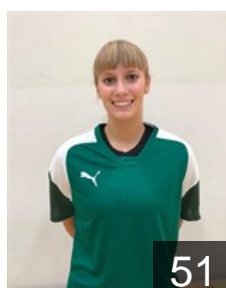

 DEN
Mark Emma Simonsen

Position: Line Player
Place of birth: Viborg
Date of birth: 26.08.2000
Height: 170 cm

 DEN
Nielsen Filtenborg A.

Position: Right Wing
Place of birth: Randers
Date of birth: 30.12.1998
Height: 179 cm

 DEN
Nielsen Stine Bodholt

Position: Line Player
Place of birth: Aabenraa
Date of birth: 08.11.1989
Height: 180 cm

 DEN
Norgaard Osterballe A.

Position: Left Wing
Place of birth: Viborg
Date of birth: 15.09.1983
Height: 162 cm

 DEN
Olsen J.

Position: Goalkeeper
Place of birth: Køge
Date of birth: 07.05.1998
Height: -

 DEN
Poulsen Julie Stokkendal

Position: Goalkeeper
Place of birth: Viborg
Date of birth: 06.06.2001
Height: -

CLUB COMPETITIONS - DELEGATION LIST

Women's European Cup - EHF Cup 2018/19

 DEN Viborg HK - Players

 DEN
Poulsen Rikke Vestergaard

Position: Goalkeeper
Place of birth: Holstebro
Date of birth: 20.04.1986
Height: 177 cm

 DEN
Sörensen Caroline Hojer