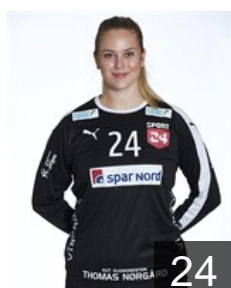

 DEN
Laursen Mai Frank

Position: Right Wing
Place of birth: Viborg
Date of birth: 31.03.2001
Height: 170 cm

 DEN
Lindberg Maria Molgaard

Position: Centre Back
Place of birth: Viborg
Date of birth: 13.07.2000
Height: 168 cm

 DEN
Mark Emma Simonsen

Position: Line Player
Place of birth: Viborg
Date of birth: 26.08.2000
Height: 170 cm

 DEN
Nielsen Filtenborg A.

Position: Right Wing
Place of birth: Randers
Date of birth: 30.12.1998
Height: 179 cm

 DEN
Nielsen Stine Bodholt

Position: Line Player
Place of birth: Aabenraa
Date of birth: 08.11.1989
Height: 180 cm

 DEN
Norgaard Osterballe A.

Position: Left Wing
Place of birth: Viborg
Date of birth: 15.09.1983
Height: 162 cm