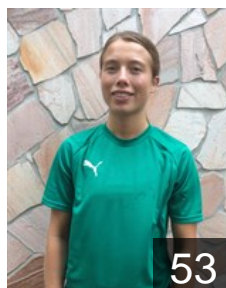

 DEN
Olsen J.

Position: Goalkeeper
Place of birth: Køge
Date of birth: 07.05.1998
Height: -

 DEN
Poulsen Julie Stokkendal

Position: Goalkeeper
Place of birth: Viborg
Date of birth: 06.06.2001
Height: -

CLUB COMPETITIONS - DELEGATION LIST

Women's European Cup - EHF Cup 2018/19

 DEN Viborg HK - Players

 DEN
Poulsen Rikke Vestergaard

Position: Goalkeeper
Place of birth: Holstebro
Date of birth: 20.04.1986
Height: 177 cm

 DEN
Sörensen Caroline Hojer

Position: Left Back
Place of birth: Bjerringbro
Date of birth: 23.01.2001
Height: 165 cm

 SWE
Strömberg Carin

Position: Centre Back
Place of birth: Nacka
Date of birth: 10.07.1993
Height: 184 cm

 DEN
Thinggaard Julie