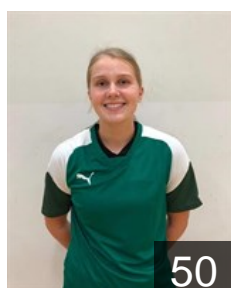

 DEN
Hykkelbjerg Anne Kjelstrup

Position: Line Player
Place of birth: Viborg
Date of birth: 16.01.2000
Height: 175 cm

 DEN
Jensen Line Uno

Position: Centre Back
Place of birth: Kolding
Date of birth: 19.10.1993
Height: 179 cm

 DEN
Jörgensen Anne Ziegler

Position: Centre Back
Place of birth: Viborg
Date of birth: 09.07.2001
Height: 160 cm

 DEN
Jörgensen Kristina

Position: Left Back
Place of birth: Horsens
Date of birth: 17.01.1998
Height: 185 cm

 DEN
Laursen Mai Frank

Position: Right Wing
Place of birth: Viborg
Date of birth: 31.03.2001
Height: 170 cm

 DEN
Lindberg Maria Molgaard

Position: Centre Back
Place of birth: Viborg
Date of birth: 13.07.2000
Height: 168 cm

 DEN
Mark Emma Simonsen

Position: Line Player
Place of birth: Viborg
Date of birth: 26.08.2000
Height: 170 cm

 DEN
Nielsen Filtenborg A.

Position: Right Wing
Place of birth: Randers
Date of birth: 30.12.1998
Height: 179 cm