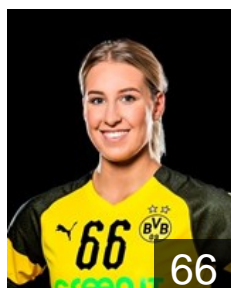

CLUB COMPETITIONS - DELEGATION LIST

Women's European Cup - EHF Cup 2018/19

GER BV Borussia Dortmund - Players

GER
Bleckmann Dana
Position: Left Back
Place of birth: Kempen
Date of birth: 09.05.2001
Height: -

NED
Duijndam Rinka
Position: Goalkeeper
Place of birth: Wateringen
Date of birth: 06.08.1997
Height: 178 cm

ISL
Einarsdottir Hildigunnur
Position: Line Player
Place of birth: Reykjavik
Date of birth: 11.02.1988
Height: 180 cm

 GER

Wulf Mariel

Position: Left Back
Place of birth: Lünen
Date of birth: 23.04.2001
Height: -

CLUB COMPETITIONS - DELEGATION LIST

Women's European Cup - EHF Cup 2018/19

 GER BV Borussia Dortmund - Team Officials