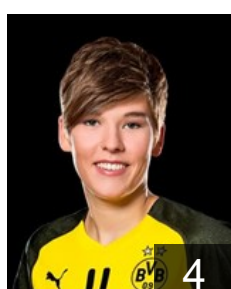

GER
Grijseels Alina
Position: Centre Back
Place of birth: Wesel
Date of birth: 12.04.1996
Height: 174 cm