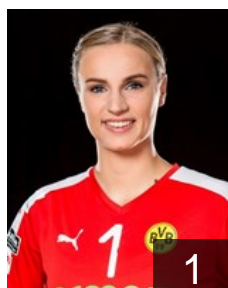

CLUB COMPETITIONS - DELEGATION LIST

Women's European Cup - EHF Cup 2018/19

GER BV Borussia Dortmund - Players

GER
Bleckmann Dana
Position: Left Back
Place of birth: Kempen
Date of birth: 09.05.2001
Height: -

NED
Duijndam Rinka
Position: Goalkeeper
Place of birth: Wateringen
Date of birth: 06.08.1997
Height: 178 cm

ISL
Einarsdottir Hildigunnur
Position: Line Player
Place of birth: Reykjavik
Date of birth: 11.02.1988
Height: 180 cm

 GER

Wulf Mariel

Position: Left Back
Place of birth: Lünen
Date of birth: 23.04.2001
Height: -

CLUB COMPETITIONS - DELEGATION LIST

Women's European Cup - EHF Cup 2018/19

 GER BV Borussia Dortmund - Team Officials