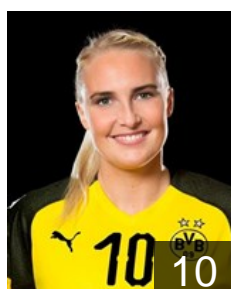

CLUB COMPETITIONS - DELEGATION LIST

Women's European Cup - EHF Cup 2018/19

GER BV Borussia Dortmund - Players

GER
Bleckmann Dana
Position: Left Back
Place of birth: Kempen
Date of birth: 09.05.2001
Height: -

NED
Duijndam Rinka
Position: Goalkeeper
Place of birth: Wateringen
Date of birth: 06.08.1997
Height: 178 cm

ISL
Einarsdottir Hildigunnur
Position: Line Player
Place of birth: Reykjavik
Date of birth: 11.02.1988
Height: 180 cm

 GER

Wulf Mariel

Position: Left Back
Place of birth: Lünen
Date of birth: 23.04.2001
Height: -

CLUB COMPETITIONS - DELEGATION LIST

Women's European Cup - EHF Cup 2018/19

 GER BV Borussia Dortmund - Team Officials