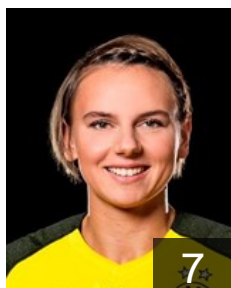

GER
Kockel Leonie
Position: Right Back
Place of birth: Witten
Date of birth: 20.01.2000
Height: -

GER
Kriese Hannah
Position: Centre Back
Place of birth: Hagen
Date of birth: 02.03.2001
Height: -

GER
Mack Linda
Position: Right Back
Place of birth: Bietigheim-Date of birth: 02.12.1991
Height: 170 cm

CLUB COMPETITIONS - DELEGATION LIST

Women's European Cup - EHF Cup 2018/19

 GER BV Borussia Dortmund - Players

 GER

Mansson Nadja

Position: Left Back
Place of birth: Kiev
Date of birth: 22.09.1988
Height: 186 cm

 GER

Müller Anne

Position: Line Player
Place of birth: Bochum
Date of birth: 05.07.1983
Height: 174 cm

 GER

Müller Caroline

Position: Centre Back
Place of birth: Luth. Wittenberg
Date of birth: 30.08.1993
Height: 178 cm